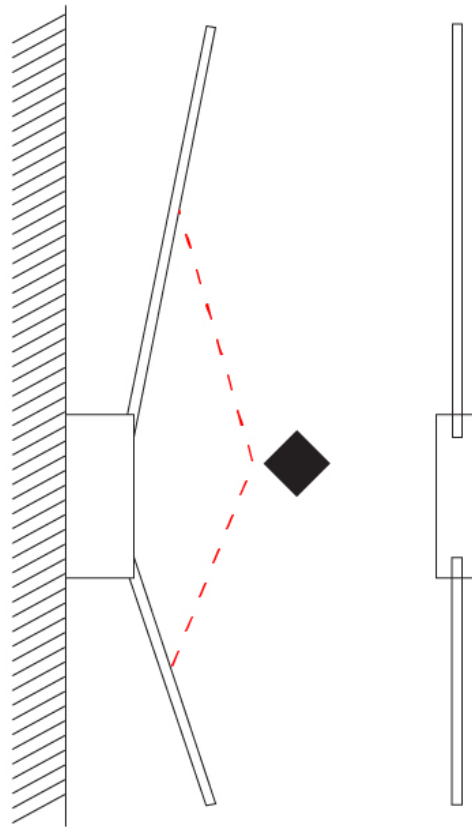

## SPILLO 2 ROD SURFACE

D42055-

PROJECT \_\_\_\_\_

TYPE \_\_\_\_\_

SPECIFIER \_\_\_\_\_

QUANTITY \_\_\_\_\_

DATE \_\_\_\_\_

D