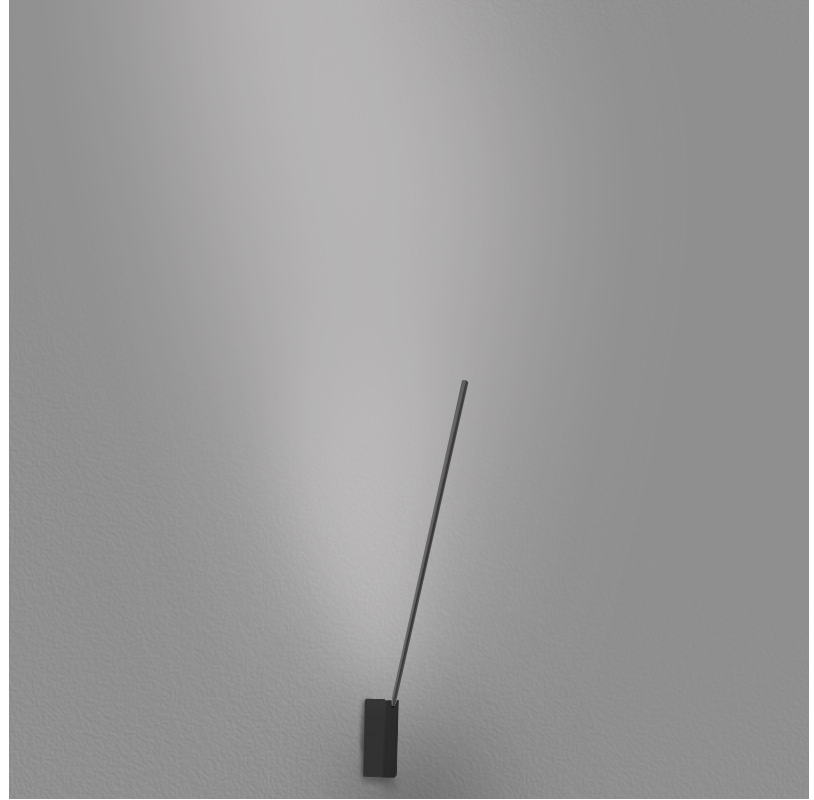

## SPILLO 1 ROD SURFACE

**D42034-** -

base number    Color    Finish  
 Temperature    Options

- To build a product code in our configurator select the specify button on the base model # product page
- To build a manual product code on this datasheet choose from the options listed below in blue font and add the suffix to the base model #

### GENERAL

Series: Spillo  
 Subseries: Spillo 1 Rod  
 Brand: Icone  
 Division: Design  
 Mounting Type: Surface  
 Mounting Location: Wall  
 Subcategory: Ambient

### OPTICAL

Adjustability: Tilt 90°

## SPILLO 1 ROD SURFACE

D42034-

PROJECT
TYPE
SPECIFIER
QUANTITY
DATE

D