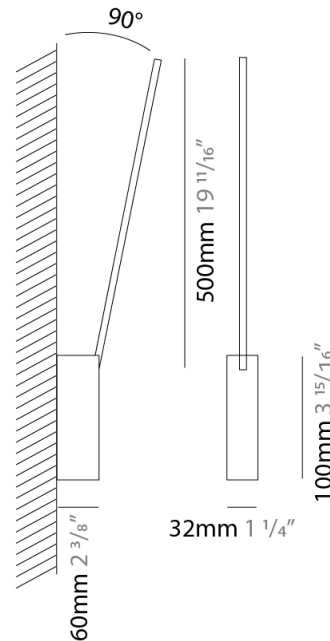

PROJECT	
TYPE	
SPECIFIER	
QUANTITY	
DATE	

SPILLO 1 ROD SURFACE

D42034- -

base number   Color   Finish
Temperature   Options

1. To build a product code in our configurator select the specify button on the base model # product page
2. To build a manual product code on this datasheet choose from the options listed below in blue font and add the suffix to the base model #

GENERAL

Series: Spillo
Subseries: Spillo 1 Rod
Brand: Icone
Division: Design
Mounting Type: Surface
Mounting Location: Wall
Subcategory: Ambient

PHYSICAL

Shape: Rectangle
Width (mm): 32
Width (in): 1 ¼
Height (mm): 500
Height (in): 19 11/16
Extension (mm): 460
Extension (in): 18 1/8
Light Distribution: Direct / Indirect
Fixture Finish: WHI / WHC / BLK / BGD
Fixture Material: Brass

ELECTRICAL

Lamp Type: LED
Total Output Wattage (W): 4.8
Dimming: Non-Dimmable
Driver Included: Yes
Driver Location: Integrated
Driver Type: Constant Voltage - 120Vac
Driver Class: Class 2
Input Voltage (V): Universal
Output Voltage (V): 12
Upon Request: (Not included - see components) Remote: 0-10Vdc dimming

LED

Color Temperature (°K): 2700 / 3000
Nominal Lumen (lm): 440
CRI: >90 CRI
Lamp Life (hrs): 50000

OPTICAL

Adjustability: Tilt 90°

RATINGS AND CERTIFICATIONS

Certified By: Certified for North American Standards
IP rating: IP20