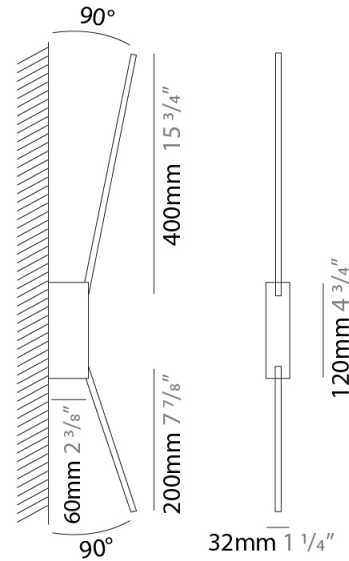

### PHYSICAL

Shape: Rectangle  
 Width (mm): 32  
 Width (in): 1 ¼  
 Height (mm): 500  
 Height (in): 19 11/16  
 Extension (mm): 460  
 Extension (in): 18 1/8  
 Light Distribution: Direct / Indirect  
 Fixture Finish: WHI / WHC / BLK / BGD  
 Fixture Material: Brass

**GENERAL**

Series: Spillo  
 Subseries: Spillo 2 Rod  
 Brand: Icone  
 Division: Design  
 Mounting Type: Surface  
 Mounting Location: Wall  
 Subcategory: Ambient

**PHYSICAL**

Shape: Rectangle  
 Width (mm): 32  
 Width (in): 1 1/4  
 Height (mm): 720  
 Height (in): 28 3/8  
 Extension (mm): 460  
 Extension (in): 18 1/8  
 Light Distribution: Direct / Indirect  
 Fixture Finish: WHI / WHC / BLK / BGD  
 Fixture Material: Brass

**LED**

Color Temperature (°K): 2700 / 3000  
 Nominal Lumen (lm): 660  
 CRI: >90 CRI

**OPTICAL**

Adjustability: Tilt 90°

**RATINGS AND CERTIFICATIONS**

Certified By: Certified for North American Standards  
 IP rating: IP20