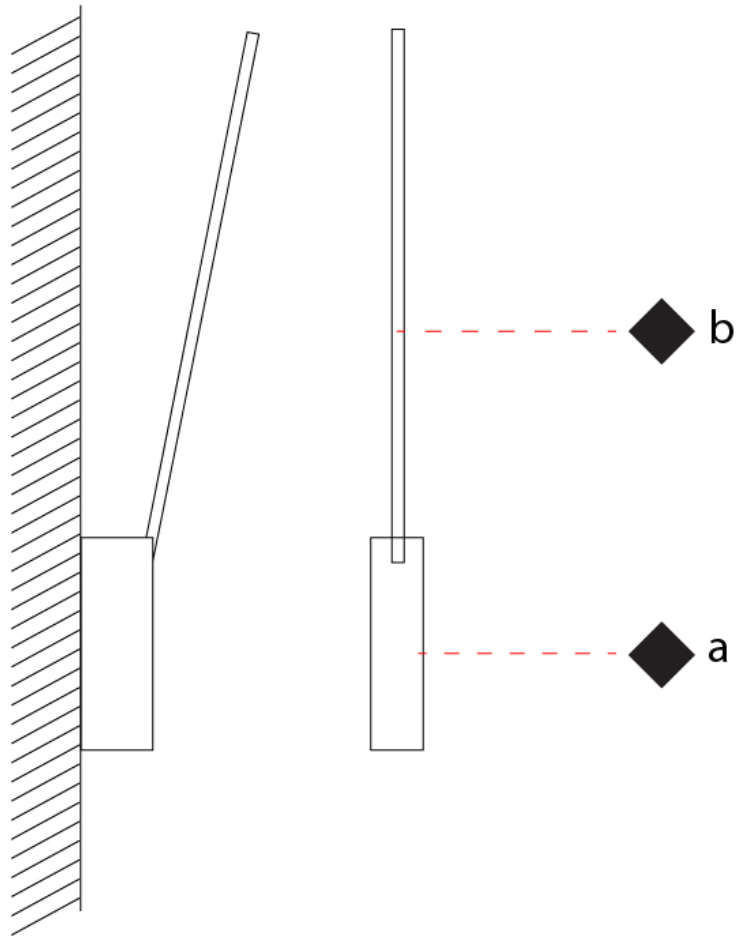

SPILLO 1 ROD SURFACE

D42034-

PROJECT
TYPE
SPECIFIER
QUANTITY
DATE

D