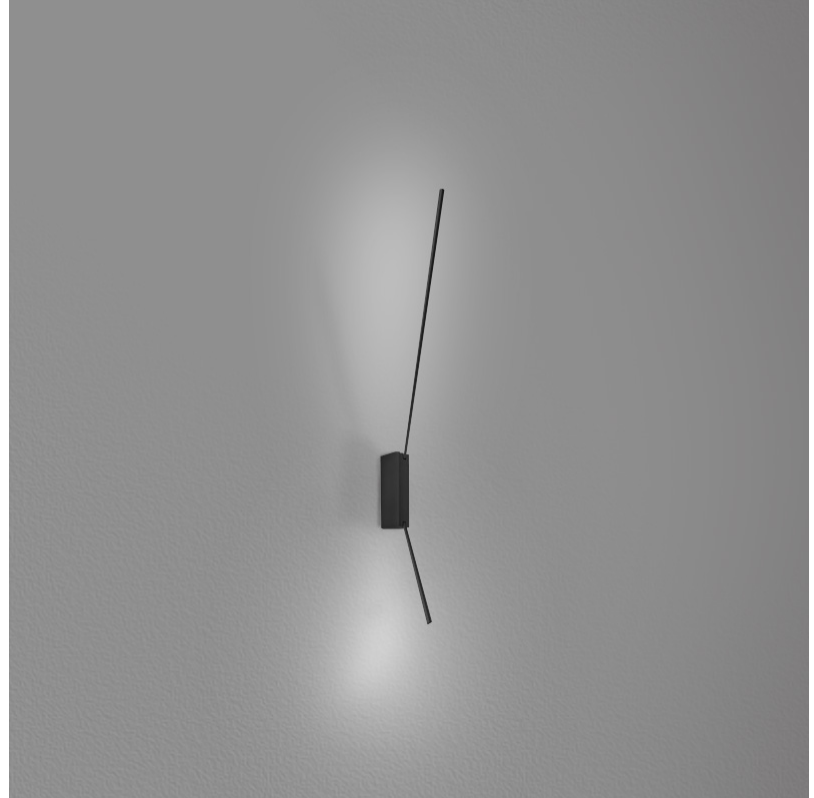

## SPILLO 1 ROD SURFACE

**D42034-** -

base number    Color    Finish  
 Temperature    Options

- To build a product code in our configurator select the specify button on the base model # product page
- To build a manual product code on this datasheet choose from the options listed below in blue font and add the suffix to the base model #

### GENERAL

Series: Spillo  
 Subseries: Spillo 1 Rod  
 Brand: Icone  
 Division: Design  
 Mounting Type: Surface  
 Mounting Location: Wall  
 Subcategory: Ambient

**GENERAL**

Series: Spillo  
 Subseries: Spillo 2 Rod  
 Brand: Icone  
 Division: Design  
 Mounting Type: Surface  
 Mounting Location: Wall  
 Subcategory: Ambient

**PHYSICAL**

Shape: Rectangle  
 Width (mm): 32  
 Width (in): 1 1/4  
 Height (mm): 720  
 Height (in): 28 3/8  
 Extension (mm): 460  
 Extension (in): 18 1/8  
 Light Distribution: Direct / Indirect  
 Fixture Finish: WHI / WHC / BLK / BGD  
 Fixture Material: Brass

**LED**

Color Temperature (°K): 2700 / 3000  
 Nominal Lumen (lm): 660  
 CRI: >90 CRI

**OPTICAL**

Adjustability: Tilt 90°

**RATINGS AND CERTIFICATIONS**

Certified By: Certified for North American Standards  
 IP rating: IP20