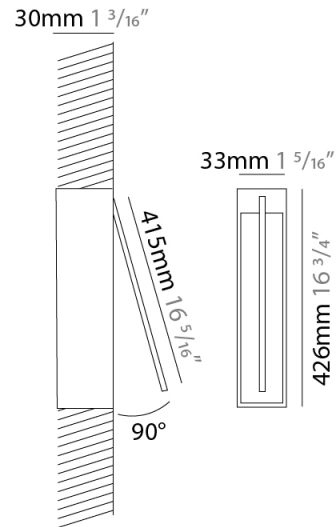

PROJECT
TYPE
SPECIFIER
QUANTITY
DATE

SPILLO 1 ROD RECESSED

D46006- -

base number   Color   Finish
Temperature   Options

1. To build a product code in our configurator select the specify button on the base model # product page
2. To build a manual product code on this datasheet choose from the options listed below in blue font and add the suffix to the base model #

GENERAL

Series: Spillo
Subseries: Spillo 1 Rod
Brand: Icone
Division: Design
Mounting Type: Recessed
Mounting Location: Wall
Subcategory: Ambient

PHYSICAL

Shape: Rectangle
Width (mm): 33
Width (in): 1 ⁵/₁₆
Height (mm): 426
Height (in): 16 ³/₄
Min. Recessing Depth (mm): 30
Min. Recessing Depth (in): 1 ³/₁₆
Light Distribution: Adjustable
[Fixture Finish: WHI / BLK / CHR / BGD](#)
Fixture Material: Brass

ELECTRICAL

Lamp Type: LED
Total Output Wattage (W): 4.8
Dimming: 0-10V Dimming
Driver Included: No
Driver Location: Remote
Driver Type: Constant Voltage - 120Vac
Driver Class: Class 2
Input Voltage (V): 120
Output Voltage (V): 12
Upon Request: (Not included, see components) 0-10Vdc dimming / 277Vac

LED

[Color Temperature (°K): 2700 / 3000](#)
Nominal Lumen (lm): 440
CRI: >90 CRI
Lamp Life (hrs): 50000

OPTICAL

Adjustability: Tilt 120°

RATINGS AND CERTIFICATIONS

Certified By: Certified for North American Standards
IP rating: IP20