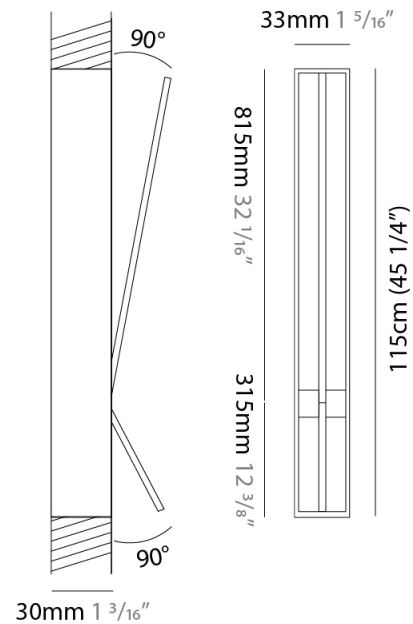

PROJECT
TYPE
SPECIFIER
QUANTITY
DATE

SPILLO 2 ROD RECESSED

D46027- -
base number   Color   Finish
                         Temperature   Options

1. To build a product code in our configurator select the specify button on the base model # product page
2. To build a manual product code on this datasheet choose from the options listed below in blue font and add the suffix to the base model #

GENERAL

Series: Spillo
Subseries: Spillo 2 Rod
Brand: Icone
Division: Design
Mounting Type: Recessed
Mounting Location: Wall
Subcategory: Ambient

PHYSICAL

Shape: Rectangle
Width (mm): 33
Width (in): 1 ⁵/₁₆
Height (mm): 1150
Height (in): 45 ¹/₄
Min. Recessing Depth (mm): 30
Min. Recessing Depth (in): 1 ³/₁₆
Light Distribution: Adjustable
Fixture Finish: WHI / BLK / CHR / BGD
Fixture Material: Brass

ELECTRICAL

Lamp Type: LED
Total Output Wattage (W): 14.52
Dimming: 0-10V Dimming
Driver Included: No
Driver Location: Remote
Driver Type: Constant Voltage - 120Vac
Driver Class: Class 2
Input Voltage (V): 120 - 277
Output Voltage (V): 12
Upon Request: (Not included, see components) 0-10Vdc dimming / 277Vac

LED

Color Temperature (°K): 2700 / 3000
Nominal Lumen (lm): 1210
CRI: >90 CRI
Lamp Life (hrs): 50000

OPTICAL

Adjustability: Tilt 90°

RATINGS AND CERTIFICATIONS

Certified By: Certified for North American Standards
IP rating: IP20