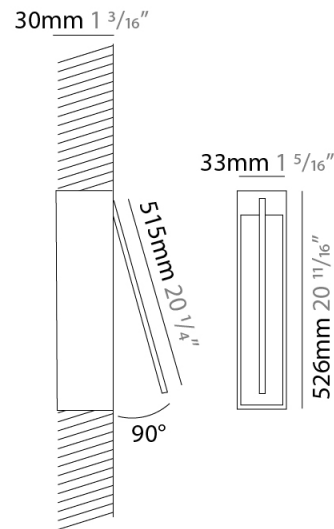

SPILLO 1 ROD RECESSED

D46007- -

base number
Color   Temperature   Finish   Options

1. To build a product code in our configurator select the specify button on the base model # product page
2. To build a manual product code on this datasheet choose from the options listed below in blue font and add the suffix to the base model #

GENERAL

Series: Spillo
Subseries: Spillo 1 Rod
Brand: Icone
Division: Design
Mounting Type: Recessed
Mounting Location: Wall
Subcategory: Ambient

PHYSICAL

Shape: Rectangle
Width (mm): 33
Width (in): 1 ⁵/₁₆
Height (mm): 526
Height (in): 20 ¹¹/₁₆
Min. Recessing Depth (mm): 30
Min. Recessing Depth (in): 1 ³/₁₆
Light Distribution: Adjustable
Fixture Finish: WHI / BLK / CHR / BGD
Fixture Material: Brass

ELECTRICAL

Lamp Type: LED
Total Output Wattage (W): 6.6
Dimming: 0-10V Dimming
Driver Included: No
Driver Location: Remote
Driver Type: Constant Voltage - 120 / 277Vac
Driver Class: Class 2
Input Voltage (V): 120 - 277
Output Voltage (V): 12
Upon Request: (Not included, see components) 0-10Vdc dimming / 277Vac

LED

Color Temperature (°K): 2700 / 3000
Nominal Lumen (lm): 550
CRI: >90 CRI
Lamp Life (hrs): 50000

OPTICAL

Adjustability: Tilt 120°

RATINGS AND CERTIFICATIONS

Certified By: Certified for North American Standards
IP rating: IP20

PROJECT
TYPE
SPECIFIER
QUANTITY
DATE