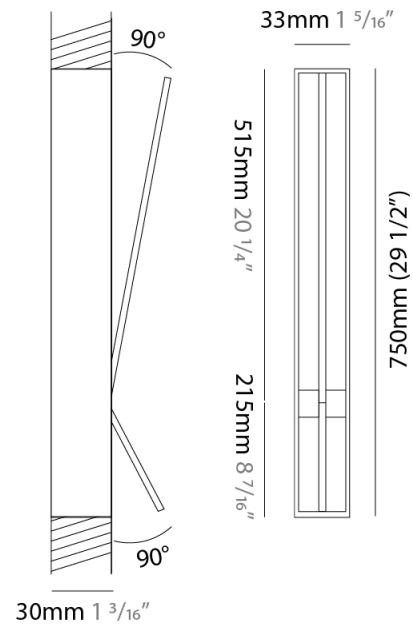

PROJECT	_____
TYPE	_____
SPECIFIER	_____
QUANTITY	_____
DATE	_____

SPILLO 2 ROD RECESSED

D46026- _____ - _____

base number   Color   Finish
Temperature   Options

1. To build a product code in our configurator select the specify button on the base model # product page
2. To build a manual product code on this datasheet choose from the options listed below in blue font and add the suffix to the base model #

GENERAL

Series: Spillo
Subseries: Spillo 2 Rod
Brand: Icone
Division: Design
Mounting Type: Recessed
Mounting Location: Wall
Subcategory: Ambient

PHYSICAL

Shape: Rectangle
Width (mm): 33
Width (in): 1 ⁵/₁₆
Height (mm): 750
Height (in): 29 ¹/₂
Min. Recessing Depth (mm): 30
Min. Recessing Depth (in): 1 ³/₁₆
Light Distribution: Adjustable
Fixture Finish: WHI / BLK / CHR / BGD
Fixture Material: Brass

ELECTRICAL

Lamp Type: LED
Total Output Wattage (W): 9.24
Dimming: 0-10V Dimming
Driver Included: No
Driver Location: Remote
Driver Type: Constant Voltage - 120Vac
Driver Class: Class 2
Input Voltage (V): 120 - 277
Output Voltage (V): 12
Upon Request: (Not included, see components) 0-10Vdc dimming / 277Vac

LED

Color Temperature (°K): 2700 / 3000
Nominal Lumen (lm): 770
CRI: >90 CRI
Lamp Life (hrs): 50000

OPTICAL

Adjustability: Tilt 90°

RATINGS AND CERTIFICATIONS

Certified By: Certified for North American Standards
IP rating: IP20