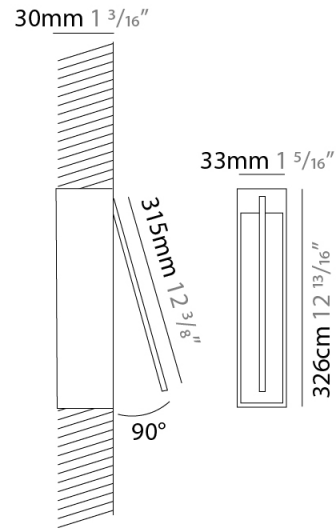

PROJECT
TYPE
SPECIFIER
QUANTITY
DATE

SPILLO 1 ROD RECESSED

D46005- _____ - _____
base number   Color   Finish
                         Temperature   Options

1. To build a product code in our configurator select the specify button on the base model # product page
2. To build a manual product code on this datasheet choose from the options listed below in blue font and add the suffix to the base model #

GENERAL

Series: Spillo
Subseries: Spillo 1 Rod
Brand: Icone
Division: Design
Mounting Type: Recessed
Mounting Location: Wall
Subcategory: Ambient

PHYSICAL

Shape: Rectangle
Width (mm): 33
Width (in): 1 5/16
Height (mm): 326
Height (in): 12 13/16
Min. Recessing Depth (mm): 30
Min. Recessing Depth (in): 1 3/16
Light Distribution: Adjustable
[Fixture Finish: WHI / BLK / CHR / BGD](#)
Fixture Material: Brass

ELECTRICAL

Lamp Type: LED
Total Output Wattage (W): 3.96
Dimming: 0-10V Dimming
Driver Included: No
Driver Location: Remote
Driver Type: Constant Voltage - 120 / 277Vac
Driver Class: Class 2
Input Voltage (V): 120 - 277
Output Voltage (V): 12
Upon Request: (Not included, see components) 0-10Vdc dimming / 277Vac

LED

[Color Temperature (°K): 2700 / 3000](#)
Nominal Lumen (lm): 330
CRI: >90 CRI
Lamp Life (hrs): 50000

OPTICAL

Adjustability: Tilt 120°

RATINGS AND CERTIFICATIONS

Certified By: Certified for North American Standards
IP rating: IP20