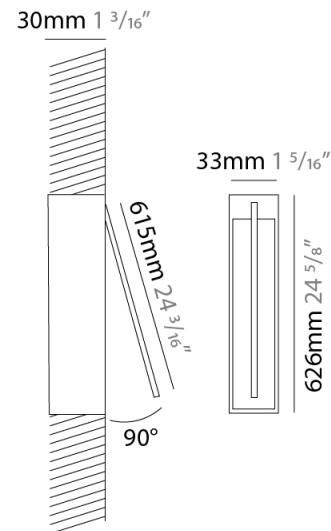

SPILLO 1 ROD RECESSED

D46008- -

base number   Color   Finish
Temperature   Options

1. To build a product code in our configurator select the specify button on the base model # product page
2. To build a manual product code on this datasheet choose from the options listed below in blue font and add the suffix to the base model #

GENERAL

Series: Spillo
Subseries: Spillo 1 Rod
Brand: Icone
Division: Design
Mounting Type: Recessed
Mounting Location: Wall
Subcategory: Ambient

PHYSICAL

Shape: Rectangle
Width (mm): 33
Width (in): 1 ⁵/₁₆
Height (mm): 626
Height (in): 24 ⁵/₈
Min. Recessing Depth (mm): 30
Min. Recessing Depth (in): 1 ³/₁₆
Light Distribution: Adjustable
Fixture Finish: WHI / BLK / CHR / BGD
Fixture Material: Brass

ELECTRICAL

Lamp Type: LED
Total Output Wattage (W): 7.92
Dimming: 0-10V Dimming
Driver Included: No
Driver Location: Remote
Driver Type: Constant Voltage - 120Vac
Driver Class: Class 2
Input Voltage (V): 120
Output Voltage (V): 12
Upon Request: (Not included, see components) 0-10Vdc dimming / 277Vac

LED

Color Temperature (°K): 2700 / 3000
Nominal Lumen (lm): 660
CRI: >90 CRI
Lamp Life (hrs): 50000

OPTICAL

Adjustability: Tilt 120°

RATINGS AND CERTIFICATIONS

Certified By: Certified for North American Standards
IP rating: IP20

PROJECT
TYPE
SPECIFIER
QUANTITY
DATE