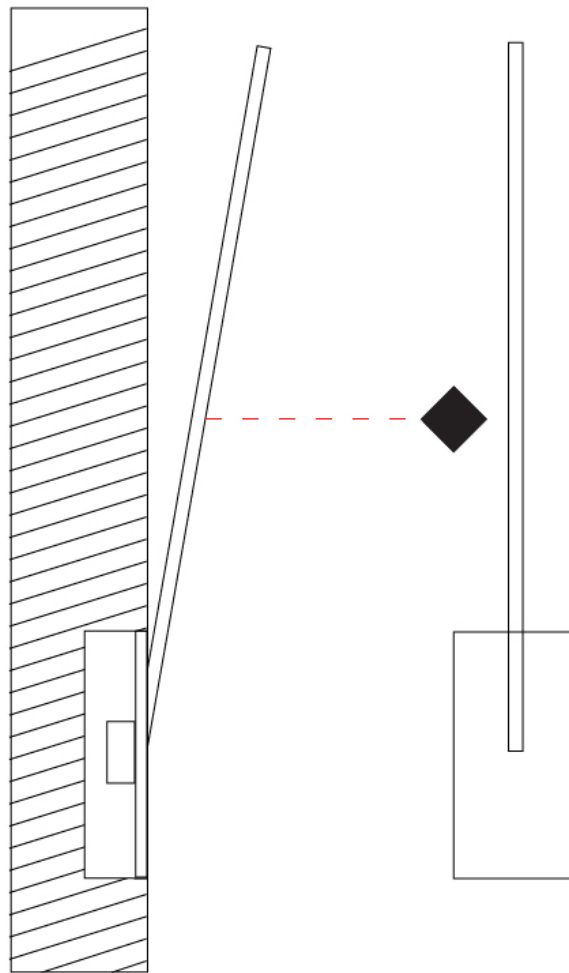

SPILO 1 ROD RECESSED

D46018-

PROJECT _____

TYPE _____

SPECIFIER _____

QUANTITY _____

DATE _____

D