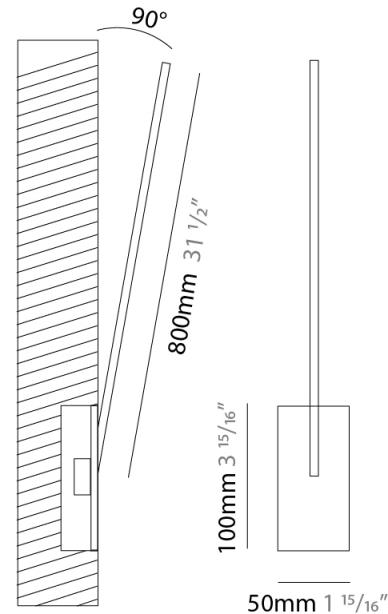

SPILLO 1 ROD RECESSED

D46018- _____ - _____
base number   Color   Finish
                         Temperature   Options

1. To build a product code in our configurator select the specify button on the base model # product page
2. To build a manual product code on this datasheet choose from the options listed below in blue font and add the suffix to the base model #

GENERAL

Series: Spillo
Subseries: Spillo 1 Rod
Brand: Icone
Division: Design
Mounting Type: Recessed
Mounting Location: Wall
Subcategory: Ambient

PHYSICAL

Shape: Rectangle
Width (mm): 50
Width (in): 1 15/16
Height (mm): 800
Height (in): 31 1/2
Light Distribution: Adjustable
Fixture Finish: WHI / BLK / CHR / BGD
Fixture Material: Brass

ELECTRICAL

Lamp Type: LED
Total Output Wattage (W): 10.56
Dimming: 0-10V Dimming
Driver Included: No
Driver Location: Remote
Driver Type: Constant Voltage - 120Vac
Driver Class: Class 2
Input Voltage (V): 120
Output Voltage (V): 12
Upon Request: (Not included, see components) 0-10Vdc dimming / 277Vac

LED

Color Temperature (°K): 2700 / 3000
Nominal Lumen (lm): 880
CRI: >90 CRI
Lamp Life (hrs): 50000

OPTICAL

Adjustability: Tilt 120°

RATINGS AND CERTIFICATIONS

Certified By: Certified for North American Standards
IP rating: IP20