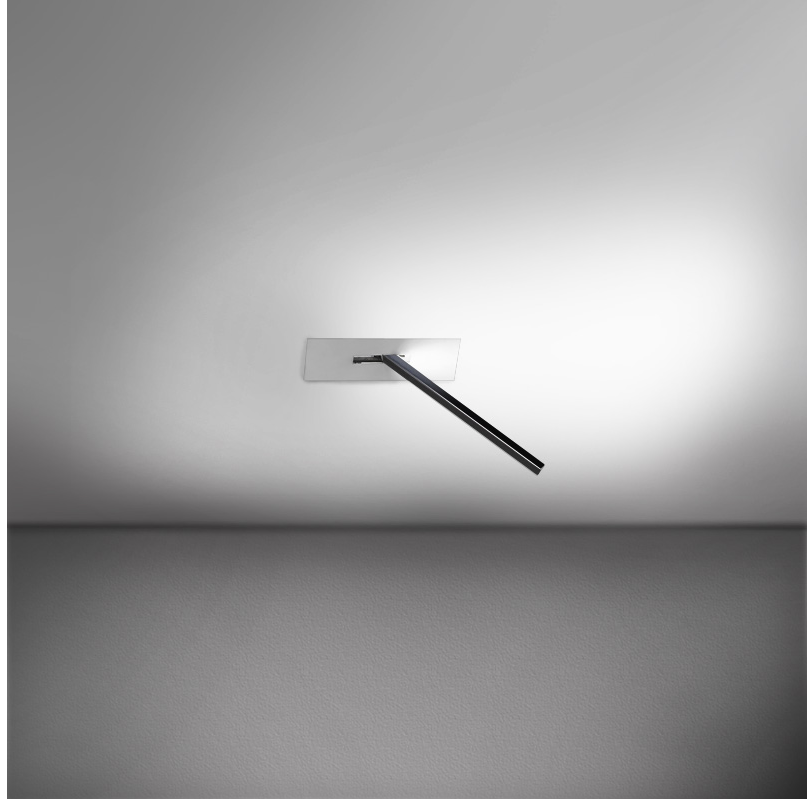

PROJECT	_____
TYPE	_____
SPECIFIER	_____
QUANTITY	_____
DATE	_____

SPILLO 1 ROD RECESSED

D46012- - _____
base number   Color   Finish
                         Temperature   Options

1. To build a product code in our configurator select the specify button on the base model # product page
2. To build a manual product code on this datasheet choose from the options listed below in blue font and add the suffix to the base model #

GENERAL

Series: Spillo
Subseries: Spillo 1 Rod
Brand: Icone
Division: Design
Mounting Type: Recessed
Mounting Location: Wall
Subcategory: Ambient

PHYSICAL

Shape: Rectangle
Width (mm): 50
Width (in): 1 15/16
Height (mm): 200
Height (in): 7 7/8
Light Distribution: Adjustable
Fixture Finish: WHI / BLK / CHR / BGD
Fixture Material: Brass

ELECTRICAL

Lamp Type: LED
Total Output Wattage (W): 2.64
Dimming: 0-10V Dimming
Driver Included: No
Driver Location: Remote
Driver Type: Constant Voltage - 120 / 277Vac
Driver Class: Class 2
Input Voltage (V): 120 - 277
Output Voltage (V): 12
Upon Request: (Not included, see components) 0-10Vdc dimming / 277Vac

LED

Color Temperature (°K): 2700 / 3000
Nominal Lumen (lm): 220
CRI: >90 CRI
Lamp Life (hrs): 50000

OPTICAL

Adjustability: Tilt 120°

RATINGS AND CERTIFICATIONS

Certified By: Certified for North American Standards
IP rating: IP20