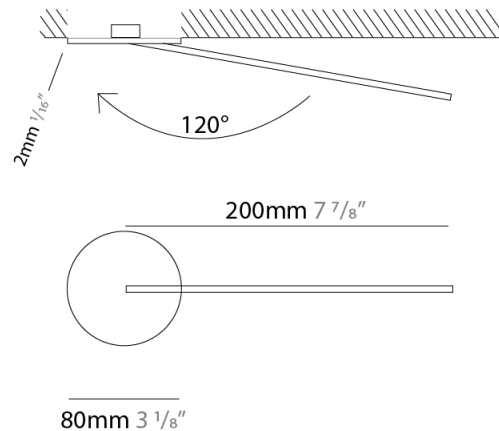

GENERAL

Series: Spillo
 Subseries: Spillo 1 Rod
 Brand: Icone
 Division: Design
 Mounting Type: Recessed
 Mounting Location: Wall
 Subcategory: Ambient

PHYSICAL

Shape: Rectangle
 Width (mm): 50
 Width (in): 1 15/16
 Height (mm): 200
 Height (in): 7 7/8
 Light Distribution: Adjustable
 Fixture Finish: WHI / BLK / CHR / BGD
 Fixture Material: Brass

GENERAL

Series: Spillo
 Subseries: Spillo 1 Rod
 Brand: Icone
 Division: Design
 Mounting Type: Recessed
 Mounting Location: Wall
 Subcategory: Ambient

PHYSICAL

Shape: Rectangle
 Width (mm): 50
 Width (in): 1 ¹⁵/₁₆
 Height (mm): 200
 Height (in): 7 ⁷/₈
 Light Distribution: Adjustable
 Fixture Finish: [WHI](#) / [BLK](#) / [CHR](#) / [BGD](#)
 Fixture Material: Brass

LED

Color Temperature (°K): [2700](#) / [3000](#)
 Nominal Lumen (lm): 220
 CRI: >90 CRI
 Lamp Life (hrs): 50000

OPTICAL

Adjustability: Tilt 120°

RATINGS AND CERTIFICATIONS

Certified By: Certified for North American Standards
 IP rating: IP20