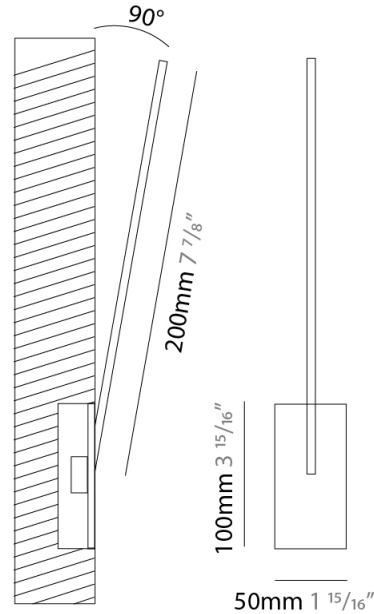

PROJECT	_____
TYPE	_____
SPECIFIER	_____
QUANTITY	_____
DATE	_____

SPILLO 1 ROD RECESSED

D46012- - _____
base number   Color   Finish
                         Temperature   Options

1. To build a product code in our configurator select the specify button on the base model # product page
2. To build a manual product code on this datasheet choose from the options listed below in blue font and add the suffix to the base model #

GENERAL

Series: Spillo
Subseries: Spillo 1 Rod
Brand: Icone
Division: Design
Mounting Type: Recessed
Mounting Location: Wall
Subcategory: Ambient

PHYSICAL

Shape: Rectangle
Width (mm): 50
Width (in): 1 15/16
Height (mm): 200
Height (in): 7 7/8
Light Distribution: Adjustable
Fixture Finish: WHI / BLK / CHR / BGD
Fixture Material: Brass

ELECTRICAL

Lamp Type: LED
Total Output Wattage (W): 2.64
Dimming: 0-10V Dimming
Driver Included: No
Driver Location: Remote
Driver Type: Constant Voltage - 120 / 277Vac
Driver Class: Class 2
Input Voltage (V): 120 - 277
Output Voltage (V): 12
Upon Request: (Not included, see components) 0-10Vdc dimming / 277Vac

LED

Color Temperature (°K): 2700 / 3000
Nominal Lumen (lm): 220
CRI: >90 CRI
Lamp Life (hrs): 50000

OPTICAL

Adjustability: Tilt 120°

RATINGS AND CERTIFICATIONS

Certified By: Certified for North American Standards
IP rating: IP20