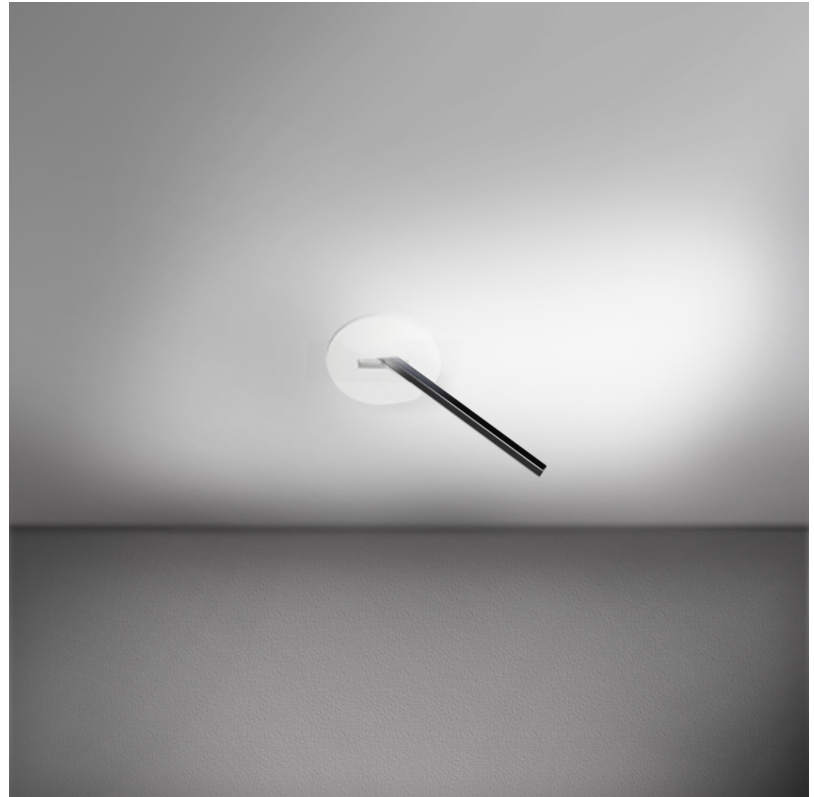

PROJECT	_____
TYPE	_____
SPECIFIER	_____
QUANTITY	_____
DATE	_____

SPILLO 1 ROD RECESSED

D46020- _____ - _____
base number   Color   Finish
                         Temperature   Options

1. To build a product code in our configurator select the specify button on the base model # product page
2. To build a manual product code on this datasheet choose from the options listed below in blue font and add the suffix to the base model #

GENERAL

Series: Spillo
Subseries: Spillo 1 Rod
Brand: Icone
Division: Design
Mounting Type: Recessed
Mounting Location: Wall
Subcategory: Ambient

PHYSICAL

Shape: Rectangle
Width (mm): 50
Width (in): 1 ¹⁵/₁₆
Height (mm): 200
Height (in): 7 ⁷/₈
Light Distribution: Adjustable
Fixture Finish: [WHI](#) / [BLK](#) / [CHR](#) / [BGD](#)
Fixture Material: Brass

ELECTRICAL

Lamp Type: LED
Total Output Wattage (W): 2.64
Dimming: 0-10V Dimming
Driver Included: No
Driver Location: Remote
Driver Type: Constant Voltage - 120 / 277Vac
Driver Class: Class 2
Input Voltage (V): 120 - 277
Output Voltage (V): 12
Upon Request: (Not included, see components) 0-10Vdc dimming / 277Vac

LED

Color Temperature (°K): [2700](#) / [3000](#)
Nominal Lumen (lm): 220
CRI: >90 CRI
Lamp Life (hrs): 50000

OPTICAL

Adjustability: Tilt 120°

RATINGS AND CERTIFICATIONS

Certified By: Certified for North American Standards
IP rating: IP20