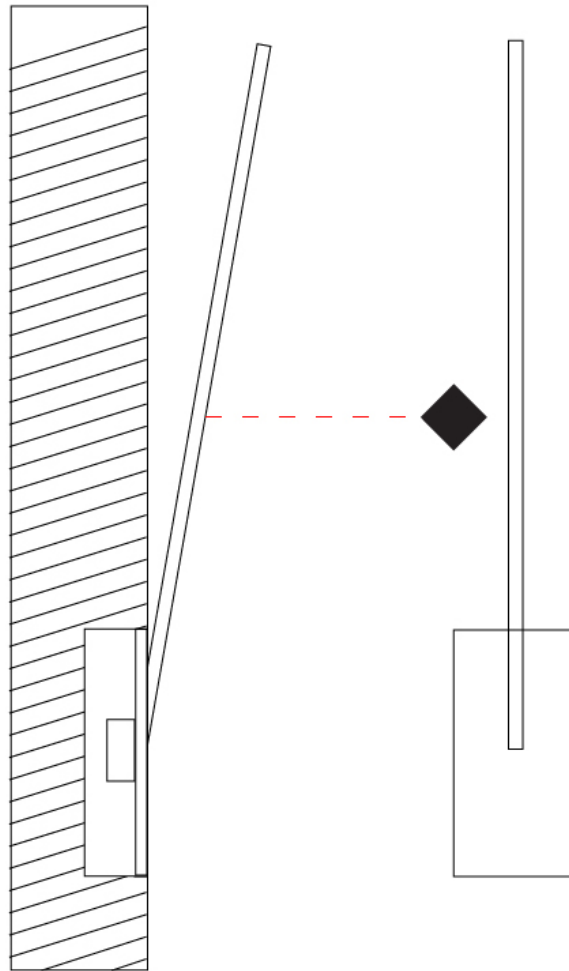

SPILO 1 ROD RECESSED

D46012-

PROJECT _____

TYPE _____

SPECIFIER _____

QUANTITY _____

DATE _____

D