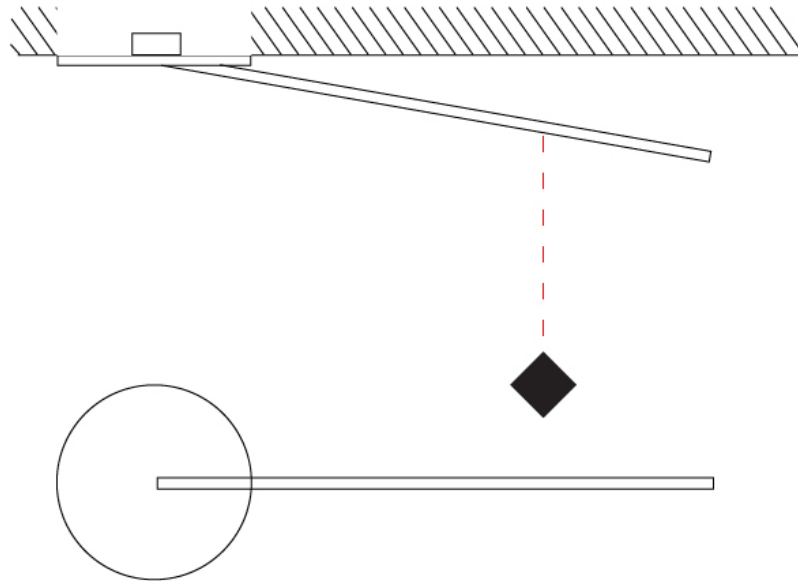

SPILO 1 ROD RECESSED

D46020-

PROJECT	_____
TYPE	_____
SPECIFIER	_____
QUANTITY	_____
DATE	_____

D