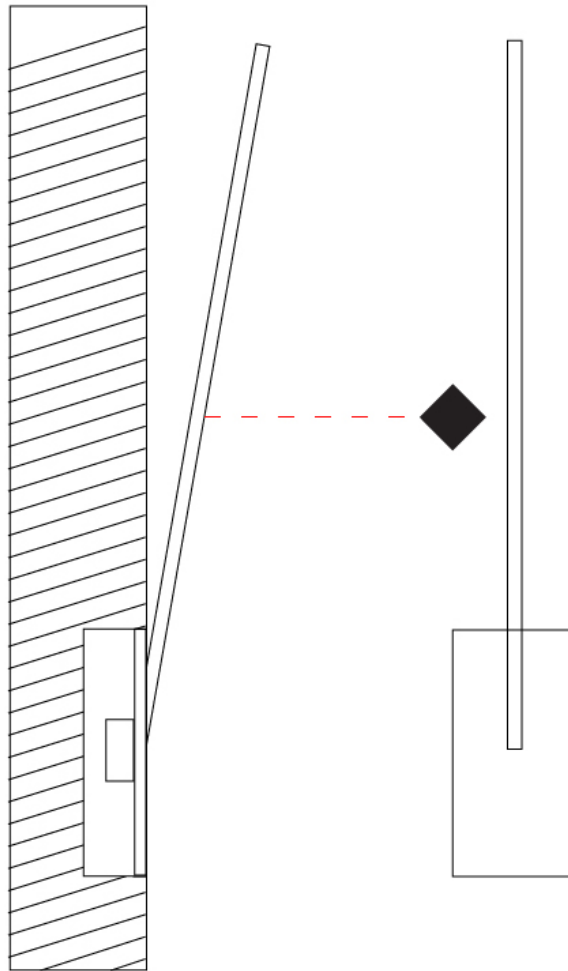

SPILLO 1 ROD RECESSED

D46013-

PROJECT _____

TYPE _____

SPECIFIER _____

QUANTITY _____

DATE _____

D