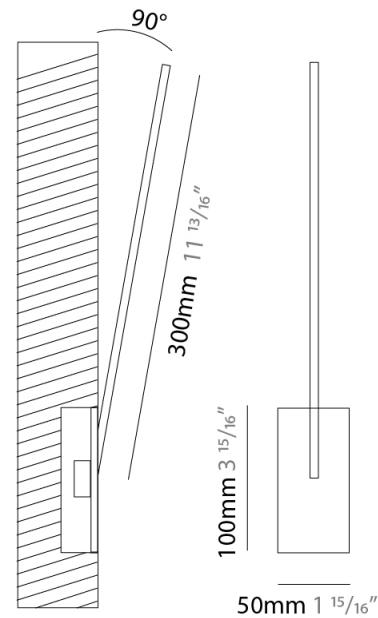

PROJECT	_____
TYPE	_____
SPECIFIER	_____
QUANTITY	_____
DATE	_____

SPILLO 1 ROD RECESSED

D46013- - _____
base number   Color   Finish
                         Temperature   Options

1. To build a product code in our configurator select the specify button on the base model # product page
2. To build a manual product code on this datasheet choose from the options listed below in blue font and add the suffix to the base model #

GENERAL

Series: Spillo
Subseries: Spillo 1 Rod
Brand: Icone
Division: Design
Mounting Type: Recessed
Mounting Location: Wall
Subcategory: Ambient

PHYSICAL

Shape: Rectangle
Width (mm): 50
Width (in): 1 15/16
Height (mm): 300
Height (in): 11 13/16
Light Distribution: Adjustable
Fixture Finish: WHI / BLK / CHR / BGD
Fixture Material: Brass

ELECTRICAL

Lamp Type: LED
Total Output Wattage (W): 3.96
Dimming: 0-10V Dimming
Driver Included: No
Driver Location: Remote
Driver Type: Constant Voltage - 120 / 277Vac
Driver Class: Class 2
Input Voltage (V): 120 - 277
Output Voltage (V): 12
Upon Request: (Not included, see components) 0-10Vdc dimming / 277Vac

LED

Color Temperature (°K): 2700 / 3000
Nominal Lumen (lm): 330
CRI: >90 CRI
Lamp Life (hrs): 50000

OPTICAL

Adjustability: Tilt 120°

RATINGS AND CERTIFICATIONS

Certified By: Certified for North American Standards
IP rating: IP20