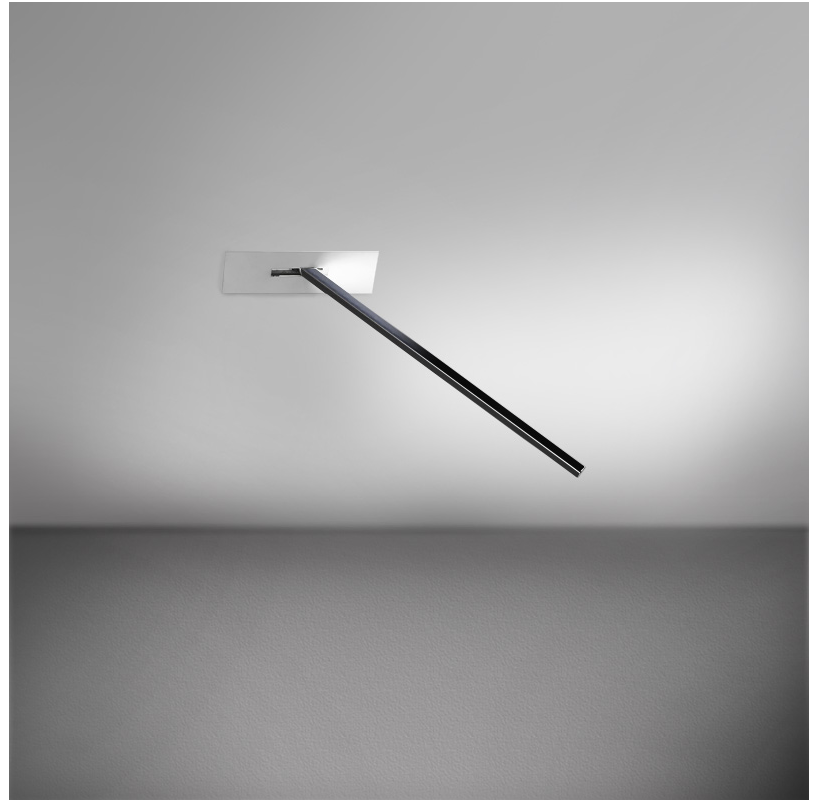

GENERAL

Series: Spillo
 Subseries: Spillo 1 Rod
 Brand: Icone
 Division: Design
 Mounting Type: Recessed
 Mounting Location: Wall
 Subcategory: Ambient

PHYSICAL

Shape: Rectangle
 Width (mm): 50
 Width (in): 1 15/16
 Height (mm): 400
 Height (in): 15 3/4
 Light Distribution: Adjustable
 Fixture Finish: WHI / BLK / CHR / BGD
 Fixture Material: Brass

LED

Color Temperature (°K): 2700 / 3000
 Nominal Lumen (lm): 440
 CRI: >90 CRI
 Lamp Life (hrs): 50000

OPTICAL

Adjustability: Tilt 120°

RATINGS AND CERTIFICATIONS

Certified By: Certified for North American Standards
 IP rating: IP20

SPILLO 1 ROD RECESSED

D46014-

PROJECT _____

TYPE _____

SPECIFIER _____

QUANTITY _____

DATE _____

D

GENERAL

Series: Spillo
 Subseries: Spillo 1 Rod Round Base
 Brand: Icone
 Division: Design
 Mounting Type: Recessed
 Mounting Location: Wall
 Subcategory: Ambient

PHYSICAL

Shape: Rectangle
 Width (mm): 50
 Width (in): 1 ¹⁵/₁₆
 Height (mm): 400
 Height (in): 15 ³/₄
 Light Distribution: Adjustable
 Fixture Finish: WHI / BLK / CHR / BGD
 Fixture Material: Brass