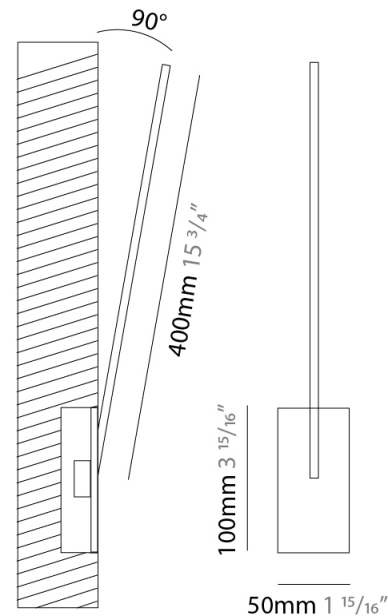

PROJECT	_____
TYPE	_____
SPECIFIER	_____
QUANTITY	_____
DATE	_____

SPILLO 1 ROD RECESSED

D46014- _____ - _____
base number   Color   Finish
                         Temperature   Options

1. To build a product code in our configurator select the specify button on the base model # product page
2. To build a manual product code on this datasheet choose from the options listed below in blue font and add the suffix to the base model #

GENERAL

Series: Spillo
Subseries: Spillo 1 Rod
Brand: Icone
Division: Design
Mounting Type: Recessed
Mounting Location: Wall
Subcategory: Ambient

PHYSICAL

Shape: Rectangle
Width (mm): 50
Width (in): 1 15/16
Height (mm): 400
Height (in): 15 3/4
Light Distribution: Adjustable
Fixture Finish: WHI / BLK / CHR / BGD
Fixture Material: Brass

ELECTRICAL

Lamp Type: LED
Total Output Wattage (W): 4.8
Dimming: 0-10V Dimming
Driver Included: No
Driver Location: Remote
Driver Type: Constant Voltage - 120Vac
Driver Class: Class 2
Input Voltage (V): 120
Output Voltage (V): 12
Upon Request: (Not included, see components) 0-10Vdc dimming / 277Vac

LED

Color Temperature (°K): 2700 / 3000
Nominal Lumen (lm): 440
CRI: >90 CRI
Lamp Life (hrs): 50000

OPTICAL

Adjustability: Tilt 120°

RATINGS AND CERTIFICATIONS

Certified By: Certified for North American Standards
IP rating: IP20