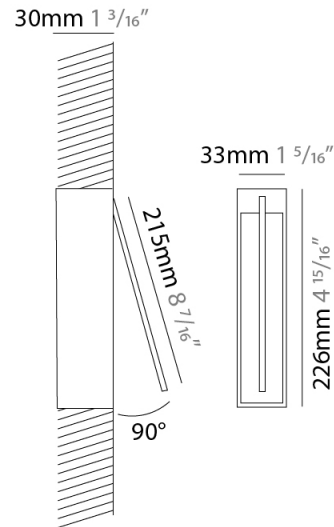

PROJECT
TYPE
SPECIFIER
QUANTITY
DATE

SPILLO 1 ROD RECESSED

D46004- _____ - _____
base number   Color   Finish
                         Temperature   Options

1. To build a product code in our configurator select the specify button on the base model # product page
2. To build a manual product code on this datasheet choose from the options listed below in blue font and add the suffix to the base model #

GENERAL

Series: Spillo
Subseries: Spillo 1 Rod
Partner: Icone
Division: Design
Installation: Recessed
Product Type: Wall Recessed
Mounting Location: Wall
Light Distribution: Adjustable

PHYSICAL

Shape: Rectangle
Width (mm): 33
Width (in): 1 ³/₁₆"
Height (mm): 226
Height (in): 8 ⁷/₁₆"
Min. Recessing Depth (mm): 30
Min. Recessing Depth (in): 1 ³/₁₆"
Fixture Finish: WHI / BLK / CHR / BGD
Fixture Material: Brass

ELECTRICAL

Lamp Type: LED
Total Output Wattage (W): 2.64
Dimming: 0-10V Dimming
Driver Included: No
Driver Location: Remote
Driver Type: Constant Voltage - 120 / 277Vac
Driver Class: Class 2
Input Voltage (V): 120 - 277
Output Voltage (V): 12
Upon Request: (Not included, see components) 0-10Vdc dimming / 277Vac

LED

Color Temperature (°K): 2700 / 3000
Nominal Lumen (lm): 220
CRI: >90 CRI
Lamp Life (hrs): 50000

OPTICAL

Adjustability: Tilt 120°

RATINGS AND CERTIFICATIONS

Certified By: Certified for North American Standards
IP rating: IP20