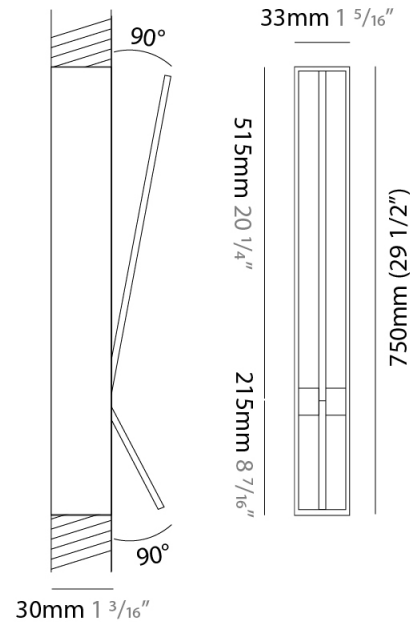

GENERAL

Series: Spillo
 Subseries: Spillo 1 Rod
 Partner: Icone
 Division: Design
 Installation: Recessed
 Product Type: Wall Recessed
 Mounting Location: Wall
 Light Distribution: Adjustable

PHYSICAL

Shape: Rectangle
 Width (mm): 33
 Width (in): 1 ³/₁₆
 Height (mm): 326
 Height (in): 12 ¹³/₁₆
 Min. Recessing Depth (mm): 30
 Min. Recessing Depth (in): 1 ³/₁₆
 Fixture Finish: WHI / BLK / CHR / BGD
 Fixture Material: Brass

GENERAL

Series: Spillo
 Subseries: Spillo 1 Rod
 Partner: Icone
 Division: Design
 Installation: Recessed
 Product Type: Wall Recessed
 Mounting Location: Wall
 Light Distribution: Adjustable

PHYSICAL

Shape: Rectangle
 Width (mm): 33
 Width (in): 1 ³/₁₆"
 Height (mm): 426
 Height (in): 16 ³/₄"
 Min. Recessing Depth (mm): 30
 Min. Recessing Depth (in): 1 ³/₁₆"
 Fixture Finish: WHI / BLK / CHR / BGD
 Fixture Material: Brass

GENERAL

Series: Spillo
 Subseries: Spillo 2 Rod
 Partner: Icone
 Division: Design
 Installation: Recessed
 Product Type: Wall Recessed
 Mounting Location: Wall
 Light Distribution: Adjustable

PHYSICAL

Shape: Rectangle
 Width (mm): 33
 Width (in): 1 5/16
 Height (mm): 750
 Height (in): 29 1/2
 Min. Recessing Depth (mm): 30
 Min. Recessing Depth (in): 1 3/16
 Fixture Finish: WHI / BLK / CHR / BGD
 Fixture Material: Brass

LED

Color Temperature (°K): 2700 / 3000
 Nominal Lumen (lm): 770
 CRI: >90 CRI
 Lamp Life (hrs): 50000

OPTICAL

Adjustability: Tilt 90°

RATINGS AND CERTIFICATIONS

Certified By: Certified for North American Standards
 IP rating: IP20