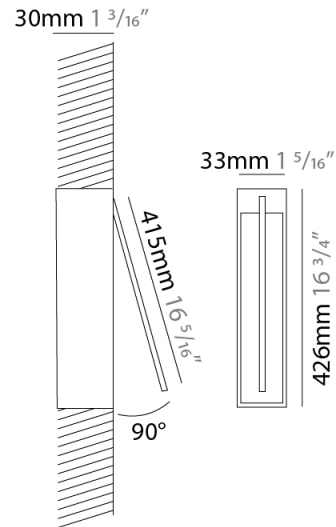

PROJECT	_____
TYPE	_____
SPECIFIER	_____
QUANTITY	_____
DATE	_____

SPILLO 1 ROD RECESSED

D46006- _____ - _____
base number   Color   Finish
                                         Temperature   Options

1. To build a product code in our configurator select the specify button on the base model # product page
2. To build a manual product code on this datasheet choose from the options listed below in blue font and add the suffix to the base model #

GENERAL

Series: Spillo
Subseries: Spillo 1 Rod
Partner: Icone
Division: Design
Installation: Recessed
Product Type: Wall Recessed
Mounting Location: Wall
Light Distribution: Adjustable

PHYSICAL

Shape: Rectangle
Width (mm): 33
Width (in): 1 ³/₁₆"
Height (mm): 426
Height (in): 16 ³/₄"
Min. Recessing Depth (mm): 30
Min. Recessing Depth (in): 1 ³/₁₆"
Fixture Finish: WHI / BLK / CHR / BGD
Fixture Material: Brass

ELECTRICAL

Lamp Type: LED
Total Output Wattage (W): 4.8
Dimming: 0-10V Dimming
Driver Included: No
Driver Location: Remote
Driver Type: Constant Voltage - 120Vac
Driver Class: Class 2
Input Voltage (V): 120
Output Voltage (V): 12
Upon Request: (Not included, see components) 0-10Vdc dimming / 277Vac

LED

Color Temperature (°K): 2700 / 3000
Nominal Lumen (lm): 440
CRI: >90 CRI
Lamp Life (hrs): 50000

OPTICAL

Adjustability: Tilt 120°

RATINGS AND CERTIFICATIONS

Certified By: Certified for North American Standards
IP rating: IP20