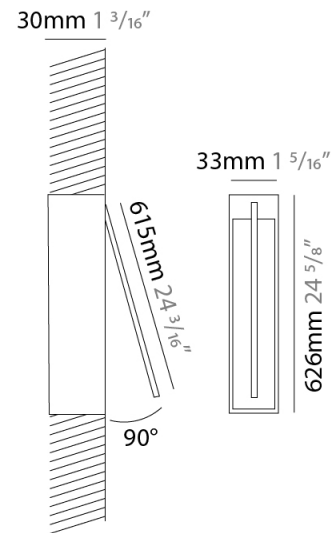

PROJECT	_____
TYPE	_____
SPECIFIER	_____
QUANTITY	_____
DATE	_____

SPILLO 1 ROD RECESSED

D46008- _____ - _____
base number   Color   Finish
                                         Temperature   Options

1. To build a product code in our configurator select the specify button on the base model # product page
2. To build a manual product code on this datasheet choose from the options listed below in blue font and add the suffix to the base model #

GENERAL

Series: Spillo
Subseries: Spillo 1 Rod
Partner: Icone
Division: Design
Installation: Recessed
Product Type: Wall Recessed
Mounting Location: Wall
Light Distribution: Adjustable

PHYSICAL

Shape: Rectangle
Width (mm): 33
Width (in): 1 ⁵/₁₆
Height (mm): 626
Height (in): 24 ⁵/₈
Min. Recessing Depth (mm): 30
Min. Recessing Depth (in): 1 ³/₁₆
Fixture Finish: WHI / BLK / CHR / BGD
Fixture Material: Brass

ELECTRICAL

Lamp Type: LED
Total Output Wattage (W): 7.92
Dimming: 0-10V Dimming
Driver Included: No
Driver Location: Remote
Driver Type: Constant Voltage - 120Vac
Driver Class: Class 2
Input Voltage (V): 120
Output Voltage (V): 12
Upon Request: (Not included, see components) 0-10Vdc dimming / 277Vac

LED

Color Temperature (°K): 2700 / 3000
Nominal Lumen (lm): 660
CRI: >90 CRI
Lamp Life (hrs): 50000

OPTICAL

Adjustability: Tilt 120°

RATINGS AND CERTIFICATIONS

Certified By: Certified for North American Standards
IP rating: IP20