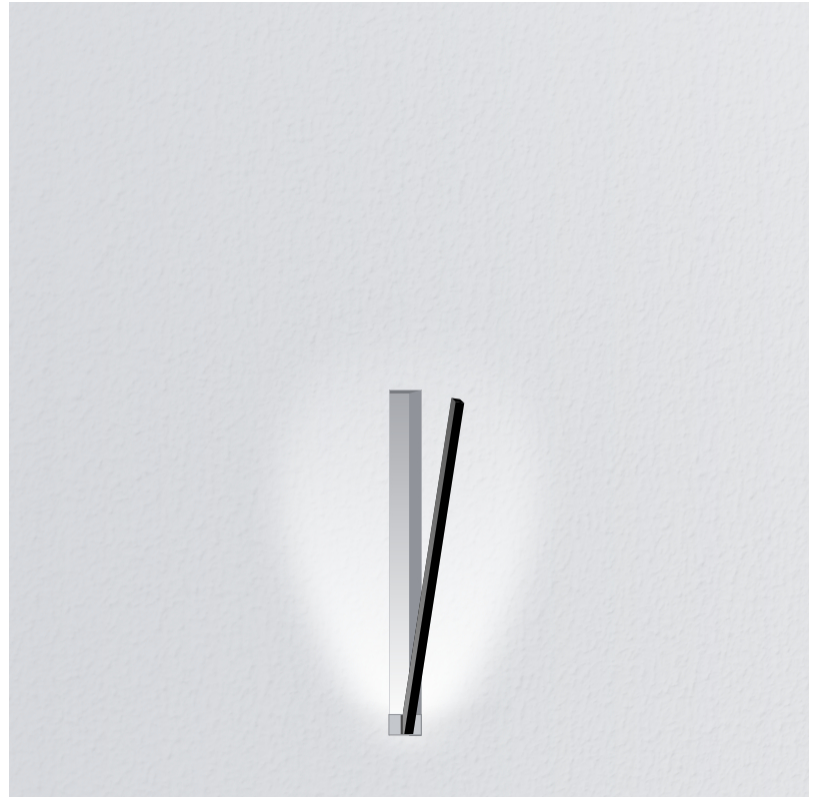

PROJECT
TYPE
SPECIFIER
QUANTITY
DATE

SPILLO 1 ROD RECESSED

D46005- _____ - _____
base number   Color   Finish
                                 Temperature   Options

1. To build a product code in our configurator select the specify button on the base model # product page
2. To build a manual product code on this datasheet choose from the options listed below in blue font and add the suffix to the base model #

GENERAL

Series: Spillo
Subseries: Spillo 1 Rod
Partner: Icone
Division: Design
Installation: Recessed
Product Type: Wall Recessed
Mounting Location: Wall
Light Distribution: Adjustable

PHYSICAL

Shape: Rectangle
Width (mm): 33
Width (in): 1 ³/₁₆
Height (mm): 326
Height (in): 12 ¹³/₁₆
Min. Recessing Depth (mm): 30
Min. Recessing Depth (in): 1 ³/₁₆
Fixture Finish: WHI / BLK / CHR / BGD
Fixture Material: Brass

ELECTRICAL

Lamp Type: LED
Total Output Wattage (W): 3.96
Dimming: 0-10V Dimming
Driver Included: No
Driver Location: Remote
Driver Type: Constant Voltage - 120 / 277Vac
Driver Class: Class 2
Input Voltage (V): 120 - 277
Output Voltage (V): 12
Upon Request: (Not included, see components) 0-10Vdc dimming / 277Vac

LED

Color Temperature (°K): 2700 / 3000
Nominal Lumen (lm): 330
CRI: >90 CRI
Lamp Life (hrs): 50000

OPTICAL

Adjustability: Tilt 120°

RATINGS AND CERTIFICATIONS

Certified By: Certified for North American Standards
IP rating: IP20