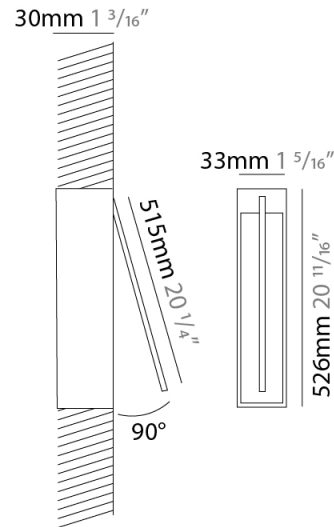

PROJECT	
TYPE	
SPECIFIER	
QUANTITY	
DATE	

SPILLO 1 ROD RECESSED

D46007- -
base number   Color   Finish
                         Temperature   Options

1. To build a product code in our configurator select the specify button on the base model # product page
2. To build a manual product code on this datasheet choose from the options listed below in blue font and add the suffix to the base model #

GENERAL

Series: Spillo
Subseries: Spillo 1 Rod
Partner: Icone
Division: Design
Installation: Recessed
Product Type: Wall Recessed
Mounting Location: Wall
Light Distribution: Adjustable

PHYSICAL

Shape: Rectangle
Width (mm): 33
Width (in): 1 ³/₁₆"
Height (mm): 526
Height (in): 20 ¹¹/₁₆"
Min. Recessing Depth (mm): 30
Min. Recessing Depth (in): 1 ³/₁₆"
Fixture Finish: WHI / BLK / CHR / BGD
Fixture Material: Brass

ELECTRICAL

Lamp Type: LED
Total Output Wattage (W): 6.6
Dimming: 0-10V Dimming
Driver Included: No
Driver Location: Remote
Driver Type: Constant Voltage - 120 / 277Vac
Driver Class: Class 2
Input Voltage (V): 120 - 277
Output Voltage (V): 12
Upon Request: (Not included, see components) 0-10Vdc dimming / 277Vac

LED

Color Temperature (°K): 2700 / 3000
Nominal Lumen (lm): 550
CRI: >90 CRI
Lamp Life (hrs): 50000

OPTICAL

Adjustability: Tilt 120°

RATINGS AND CERTIFICATIONS

Certified By: Certified for North American Standards
IP rating: IP20