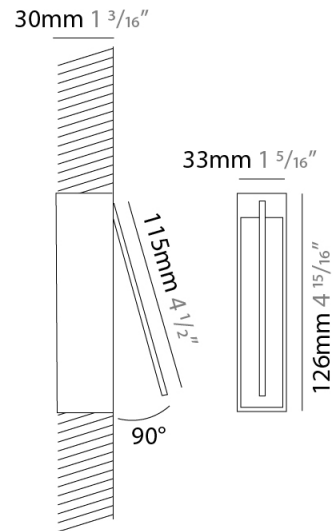

PROJECT
TYPE
SPECIFIER
QUANTITY
DATE

SPILLO 1 ROD RECESSED

D46003- -

base number
Color   Temperature   Finish   Options

1. To build a product code in our configurator select the specify button on the base model # product page
2. To build a manual product code on this datasheet choose from the options listed below in blue font and add the suffix to the base model #

GENERAL

Series: Spillo
Subseries: Spillo 1 Rod
Partner: Icone
Division: Design
Installation: Recessed
Product Type: Wall Recessed
Mounting Location: Wall
Light Distribution: Adjustable

PHYSICAL

Shape: Rectangle
Width (mm): 33
Width (in): 1 ⁵/₁₆
Height (mm): 126
Height (in): 4 ¹⁵/₁₆
Min. Recessing Depth (mm): 30
Min. Recessing Depth (in): 1 ³/₁₆
Fixture Finish: WHI / BLK / CHR / BGD
Fixture Material: Brass

ELECTRICAL

Lamp Type: LED
Total Output Wattage (W): 1.32
Dimming: 0-10V Dimming
Driver Included: No
Driver Location: Remote
Driver Type: Constant Voltage - 120 / 277Vac
Driver Class: Class 2
Input Voltage (V): 120 - 277
Output Voltage (V): 12
Upon Request: (Not included, see components) 0-10Vdc dimming / 277Vac

LED

Color Temperature (°K): 2700 / 3000
Nominal Lumen (lm): 110
CRI: >90 CRI
Lamp Life (hrs): 50000

OPTICAL

Adjustability: Tilt 120°

RATINGS AND CERTIFICATIONS

Certified By: Certified for North American Standards
IP rating: IP20