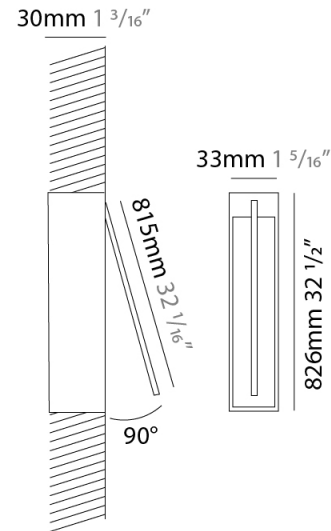

GENERAL

Series: Spillo
 Subseries: Spillo 1 Rod
 Partner: Icone
 Division: Design
 Installation: Recessed
 Product Type: Wall Recessed
 Mounting Location: Wall
 Light Distribution: Adjustable

PHYSICAL

Shape: Rectangle
 Width (mm): 33
 Width (in): 1 ³/₁₆"
 Height (mm): 226
 Height (in): 8 ⁷/₁₆"
 Min. Recessing Depth (mm): 30
 Min. Recessing Depth (in): 1 ³/₁₆"
 Fixture Finish: WHI / BLK / CHR / BGD
 Fixture Material: Brass

GENERAL

Series: Spillo
 Subseries: Spillo 1 Rod
 Partner: Icone
 Division: Design
 Installation: Recessed
 Product Type: Wall Recessed
 Mounting Location: Wall
 Light Distribution: Adjustable

PHYSICAL

Shape: Rectangle
 Width (mm): 33
 Width (in): 1 ³/₁₆
 Height (mm): 326
 Height (in): 12 ¹³/₁₆
 Min. Recessing Depth (mm): 30
 Min. Recessing Depth (in): 1 ³/₁₆
 Fixture Finish: WHI / BLK / CHR / BGD
 Fixture Material: Brass

GENERAL

Series: Spillo
 Subseries: Spillo 1 Rod
 Partner: Icone
 Division: Design
 Installation: Recessed
 Product Type: Wall Recessed
 Mounting Location: Wall
 Light Distribution: Adjustable

PHYSICAL

Shape: Rectangle
 Width (mm): 33
 Width (in): 1 ⁵/₁₆
 Height (mm): 826
 Height (in): 32 ¹/₂
 Min. Recessing Depth (mm): 30
 Min. Recessing Depth (in): 1 ³/₁₆
 Fixture Finish: WHI / BLK / CHR / BGD
 Fixture Material: Brass

LED

Color Temperature (°K): 2700 / 3000
 Nominal Lumen (lm): 880
 CRI: >90 CRI
 Lamp Life (hrs): 50000

OPTICAL

Adjustability: Tilt 120°

RATINGS AND CERTIFICATIONS

Certified By: Certified for North American Standards
 IP rating: IP20