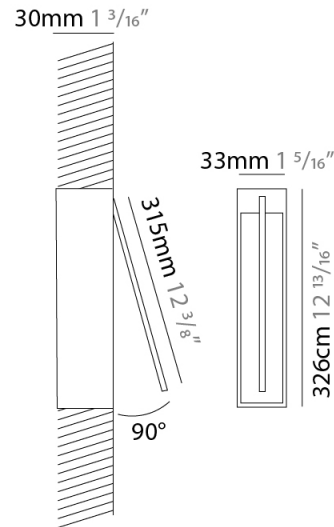

PROJECT
TYPE
SPECIFIER
QUANTITY
DATE

SPILLO 1 ROD RECESSED

D46005- _____ - _____
base number   Color   Finish
                                 Temperature   Options

1. To build a product code in our configurator select the specify button on the base model # product page
2. To build a manual product code on this datasheet choose from the options listed below in blue font and add the suffix to the base model #

GENERAL

Series: Spillo
Subseries: Spillo 1 Rod
Partner: Icone
Division: Design
Installation: Recessed
Product Type: Wall Recessed
Mounting Location: Wall
Light Distribution: Adjustable

PHYSICAL

Shape: Rectangle
Width (mm): 33
Width (in): 1 ³/₁₆
Height (mm): 326
Height (in): 12 ¹³/₁₆
Min. Recessing Depth (mm): 30
Min. Recessing Depth (in): 1 ³/₁₆
Fixture Finish: WHI / BLK / CHR / BGD
Fixture Material: Brass

ELECTRICAL

Lamp Type: LED
Total Output Wattage (W): 3.96
Dimming: 0-10V Dimming
Driver Included: No
Driver Location: Remote
Driver Type: Constant Voltage - 120 / 277Vac
Driver Class: Class 2
Input Voltage (V): 120 - 277
Output Voltage (V): 12
Upon Request: (Not included, see components) 0-10Vdc dimming / 277Vac

LED

Color Temperature (°K): 2700 / 3000
Nominal Lumen (lm): 330
CRI: >90 CRI
Lamp Life (hrs): 50000

OPTICAL

Adjustability: Tilt 120°

RATINGS AND CERTIFICATIONS

Certified By: Certified for North American Standards
IP rating: IP20