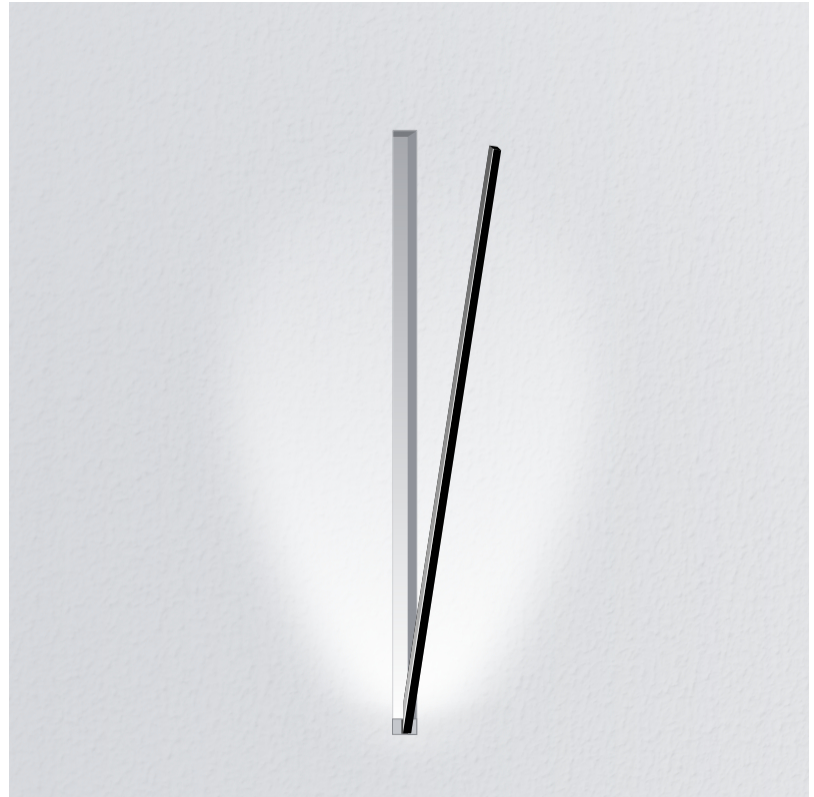

PROJECT	
TYPE	
SPECIFIER	
QUANTITY	
DATE	

SPILLO 1 ROD RECESSED

D46009- -

base number
Color   Temperature   Finish   Options

1. To build a product code in our configurator select the specify button on the base model # product page
2. To build a manual product code on this datasheet choose from the options listed below in blue font and add the suffix to the base model #

GENERAL

Series: Spillo
Subseries: Spillo 1 Rod
Partner: Icone
Division: Design
Installation: Recessed
Product Type: Wall Recessed
Mounting Location: Wall
Light Distribution: Adjustable

PHYSICAL

Shape: Rectangle
Width (mm): 33
Width (in): 1 ⁵/₁₆
Height (mm): 826
Height (in): 32 ¹/₂
Min. Recessing Depth (mm): 30
Min. Recessing Depth (in): 1 ³/₁₆
Fixture Finish: WHI / BLK / CHR / BGD
Fixture Material: Brass

ELECTRICAL

Lamp Type: LED
Total Output Wattage (W): 10.56
Dimming: 0-10V Dimming
Driver Included: No
Driver Location: Remote
Driver Type: Constant Voltage - 120Vac
Driver Class: Class 2
Input Voltage (V): 120
Output Voltage (V): 12
Upon Request: (Not included, see components) 0-10Vdc dimming / 277Vac

LED

Color Temperature (°K): 2700 / 3000
Nominal Lumen (lm): 880
CRI: >90 CRI
Lamp Life (hrs): 50000

OPTICAL

Adjustability: Tilt 120°

RATINGS AND CERTIFICATIONS

Certified By: Certified for North American Standards
IP rating: IP20