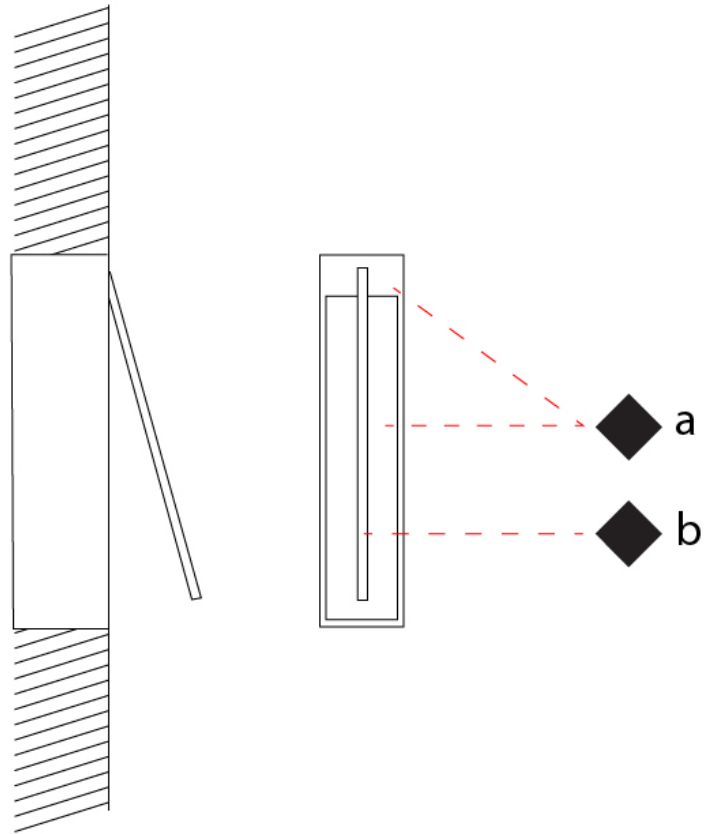

SPILLO 1 ROD RECESSED

D46003-

PROJECT _____

TYPE _____

SPECIFIER _____

QUANTITY _____

DATE _____

D