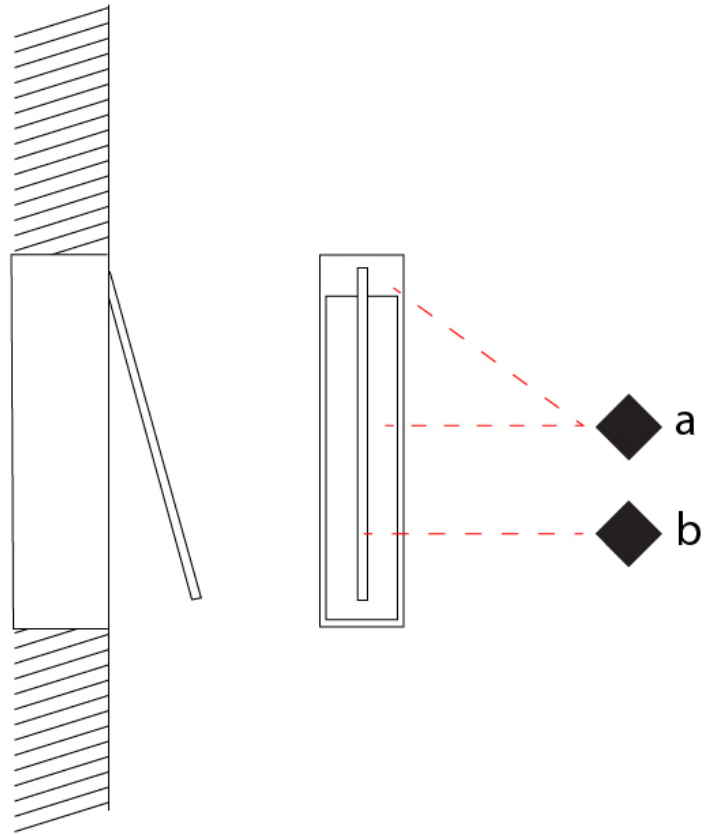

SPILLO 1 ROD RECESSED

D46004-

PROJECT _____

TYPE _____

SPECIFIER _____

QUANTITY _____

DATE _____

D