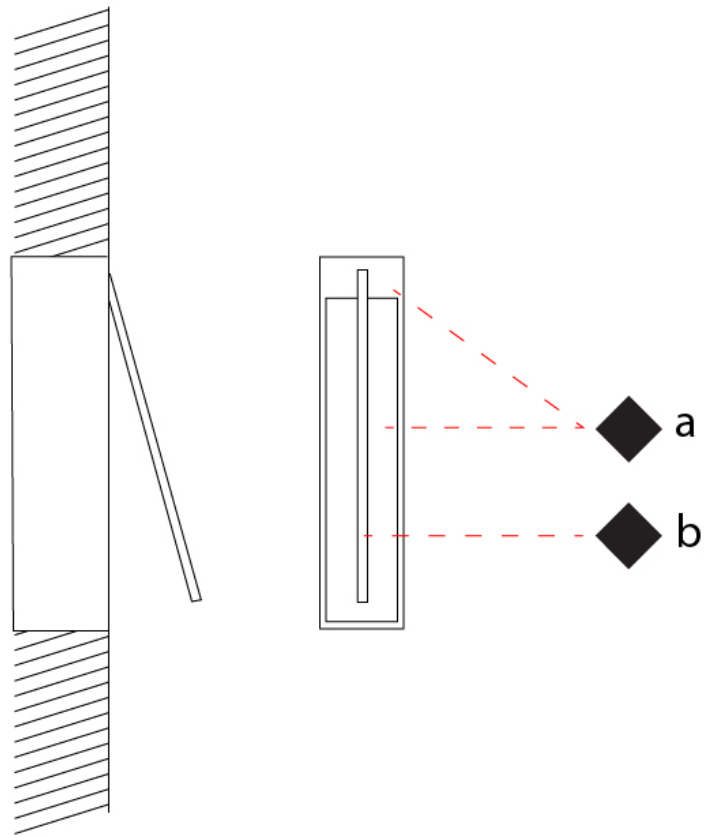

SPILLO 1 ROD RECESSED

D46009-

PROJECT
TYPE
SPECIFIER
QUANTITY
DATE

D