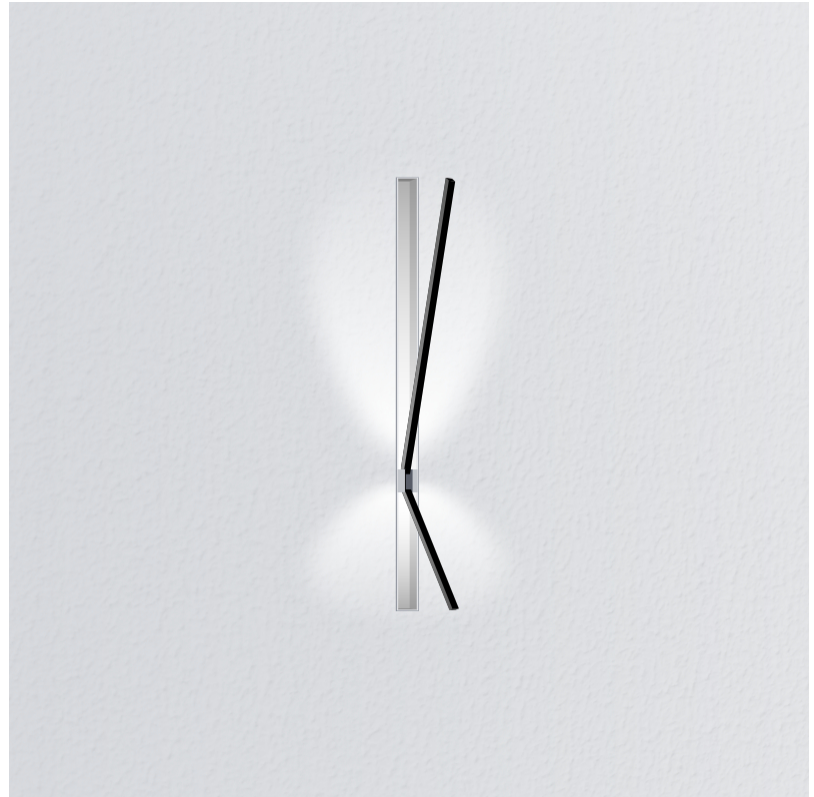

PROJECT	_____
TYPE	_____
SPECIFIER	_____
QUANTITY	_____
DATE	_____

SPILLO 2 ROD RECESSED

D46026- _____ - _____

base number   Color   Finish
_____   Temperature   Options

1. To build a product code in our configurator select the specify button on the base model # product page
2. To build a manual product code on this datasheet choose from the options listed below in blue font and add the suffix to the base model #

GENERAL

Series: Spillo
Subseries: Spillo 2 Rod
Partner: Icone
Division: Design
Installation: Recessed
Product Type: Wall Recessed
Mounting Location: Wall
Light Distribution: Adjustable

PHYSICAL

Shape: Rectangle
Width (mm): 33
Width (in): 1 5/16
Height (mm): 750
Height (in): 29 1/2
Min. Recessing Depth (mm): 30
Min. Recessing Depth (in): 1 3/16
Fixture Finish: WHI / BLK / CHR / BGD
Fixture Material: Brass

ELECTRICAL

Lamp Type: LED
Total Output Wattage (W): 9.24
Dimming: 0-10V Dimming
Driver Included: No
Driver Location: Remote
Driver Type: Constant Voltage - 120Vac
Driver Class: Class 2
Input Voltage (V): 120 - 277
Output Voltage (V): 12
Upon Request: (Not included, see components) 0-10Vdc dimming / 277Vac

LED

Color Temperature (°K): 2700 / 3000
Nominal Lumen (lm): 770
CRI: >90 CRI
Lamp Life (hrs): 50000

OPTICAL

Adjustability: Tilt 90°

RATINGS AND CERTIFICATIONS

Certified By: Certified for North American Standards
IP rating: IP20