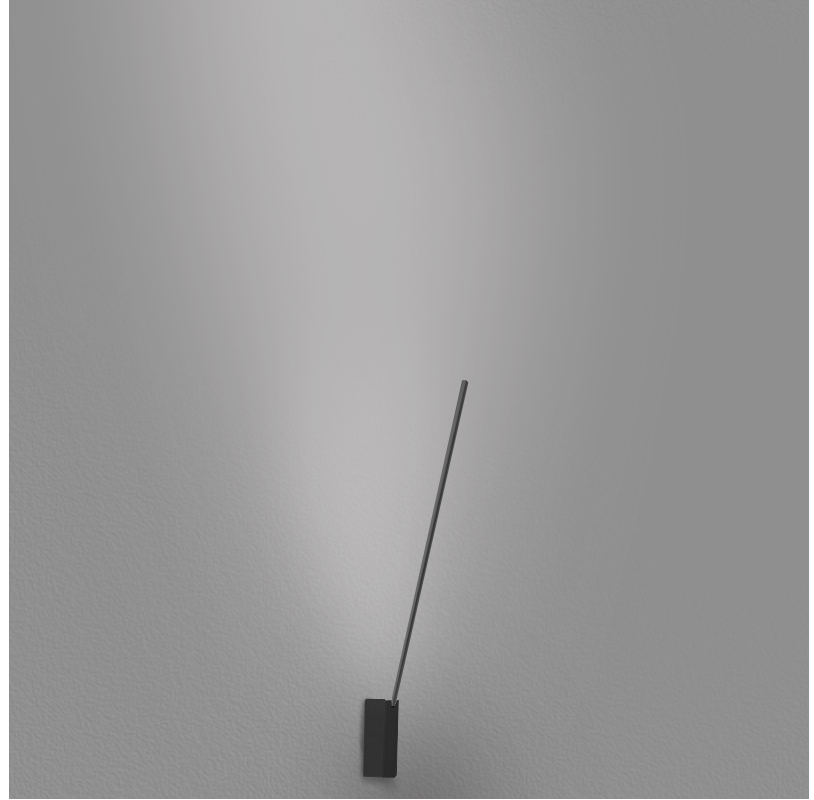

PROJECT	
TYPE	
SPECIFIER	
QUANTITY	
DATE	

SPILLO 1 ROD SURFACE

D42034- -

base number
 Color Temperature Finish Options

- To build a product code in our configurator select the specify button on the base model # product page
- To build a manual product code on this datasheet choose from the options listed below in blue font and add the suffix to the base model #

GENERAL

Series: Spillo
 Subseries: Spillo 1 Rod
 Partner: Icone
 Division: Design
 Installation: Surface
 Product Type: Wall Surface
 Mounting Location: Wall
 Light Distribution: Adjustable

PHYSICAL

Shape: Rectangle
 Width (mm): 32
 Width (in): 1 1/4
 Height (mm): 500
 Height (in): 19 11/16
 Extension (mm): 460
 Extension (in): 18 1/8
 Fixture Finish: WHI / WHC / BLK / BGD
 Fixture Material: Brass

LED

Color Temperature (°K): 2700 / 3000
 Nominal Lumen (lm): 440
 CRI: >90 CRI
 Lamp Life (hrs): 50000

OPTICAL

Adjustability: Tilt 90°

RATINGS AND CERTIFICATIONS

Certified By: Certified for North American Standards
 IP rating: IP20

SPILLO 1 ROD SURFACE

D42034-

PROJECT
TYPE
SPECIFIER
QUANTITY
DATE

D

SPILLO 2 ROD SURFACE

D42055- -

base number
 Color Temperature Finish Options

PROJECT
TYPE
SPECIFIER
QUANTITY
DATE