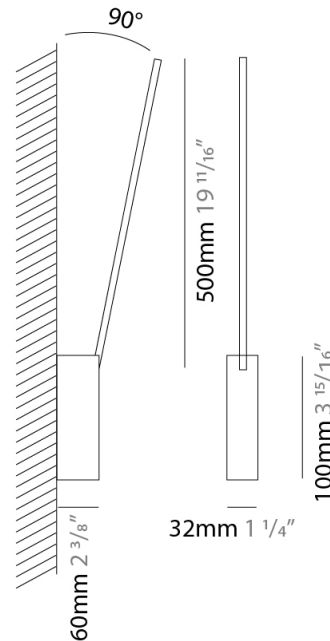

PROJECT	
TYPE	
SPECIFIER	
QUANTITY	
DATE	

SPILLO 1 ROD SURFACE

D42034- -

base number
 Color Temperature Finish Options

- To build a product code in our configurator select the specify button on the base model # product page
- To build a manual product code on this datasheet choose from the options listed below in blue font and add the suffix to the base model #

GENERAL

Series: Spillo
 Subseries: Spillo 1 Rod
 Partner: Icone
 Division: Design
 Installation: Surface
 Product Type: Wall Surface
 Mounting Location: Wall
 Light Distribution: Adjustable

PHYSICAL

Shape: Rectangle
 Width (mm): 32
 Width (in): 1 1/4
 Height (mm): 500
 Height (in): 19 11/16
 Extension (mm): 460
 Extension (in): 18 1/8
 Fixture Finish: WHI / WHC / BLK / BGD
 Fixture Material: Brass

LED

Color Temperature (°K): 2700 / 3000
 Nominal Lumen (lm): 440
 CRI: >90 CRI
 Lamp Life (hrs): 50000

OPTICAL

Adjustability: Tilt 90°

RATINGS AND CERTIFICATIONS

Certified By: Certified for North American Standards
 IP rating: IP20

GENERAL

Series: Spillo
 Subseries: Spillo 2 Rod
 Partner: Icone
 Division: Design
 Installation: Surface
 Product Type: Wall Surface
 Mounting Location: Wall
 Light Distribution: Adjustable

PHYSICAL

Shape: Rectangle
 Width (mm): 32
 Width (in): 1 1/4
 Height (mm): 720
 Height (in): 28 3/8
 Extension (mm): 460
 Extension (in): 18 1/8
 Fixture Finish: WHI / WHC / BLK / BGD
 Fixture Material: Brass