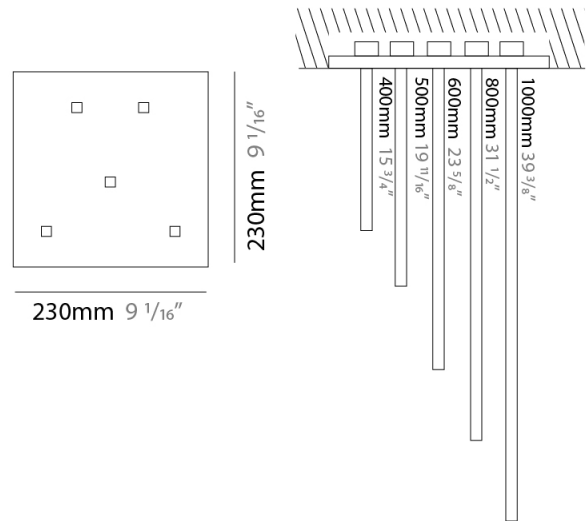

PROJECT
TYPE
SPECIFIER
QUANTITY
DATE

SPILLO RECESSED

D46017- : D46017-30K-WHI

base number

1. To build a product code in our configurator select the specify button on the base model # product page
2. To build a manual product code on this datasheet choose from the options listed below in blue font and add the suffix to the base model #

GENERAL

Series: Spillo
Partner: Icone
Division: Design
Installation: Recessed
Product Type: Ceiling Recessed
Mounting Location: Ceiling
Light Distribution: Adjustable

PHYSICAL

Shape: Abstract
Height (mm): 1000mm / 39-3/8"
Fixture Material: Brass

ELECTRICAL

Lamp Type: LED
Total Output Wattage (W): 45.72W
Housing: Wall housing required: D4-9029 or D4-9030
Input Voltage (V): 120 - 277
Constant Voltage (V): 12Vdc

LED

Number of LEDs: 5 rods
Max. Delivered Lumen (lm): 3850lm

OPTICAL

RATINGS AND CERTIFICATIONS

IP rating: IP20