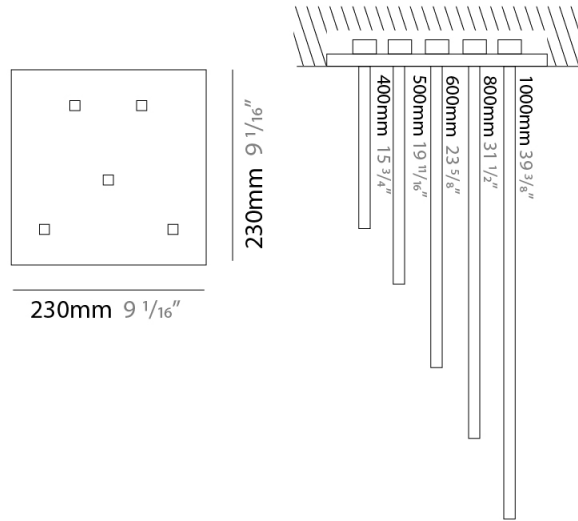

PROJECT	_____
TYPE	_____
SPECIFIER	_____
QUANTITY	_____
DATE	_____

SPILLO 5 ROD SURFACE

D42068- _____ - _____
base number   Color   Finish
                         Temperature   Options

1. To build a product code in our configurator select the specify button on the base model # product page
2. To build a manual product code on this datasheet choose from the options listed below in blue font and add the suffix to the base model #

GENERAL

Series: Spillo
Subseries: Spillo 5 Rod
Partner: Icone
Division: Design
Installation: Surface
Product Type: Ceiling Surface
Mounting Location: Ceiling
Light Distribution: Adjustable

PHYSICAL

Shape: Abstract
Height (mm): 1030
Height (in): 40 ⁹/₁₆
Fixture Finish: WHI / BLK / CHR / BGD
Fixture Material: Brass

ELECTRICAL

Lamp Type: LED
Total Output Wattage (W): 45.72
Dimming: 0-10V Dimming
Driver Included: Yes
Driver Location: Integrated
Driver Type: Constant Voltage - 120-277Vac Non-dimming
Driver Class: Class 2
Input Voltage (V): 120 - 277
Output Voltage (V): 12
Upon Request: (Not included, see components) Remote: 0-10Vdc dimming / (Included) Integral: Non-dimming / 277Vac

LED

Color Temperature (°K): 2700 / 3000
Nominal Lumen (lm): 3850
CRI: >90 CRI
Lamp Life (hrs): 50000

OPTICAL

RATINGS AND CERTIFICATIONS

Certified By: Certified for North American Standards
IP rating: IP20