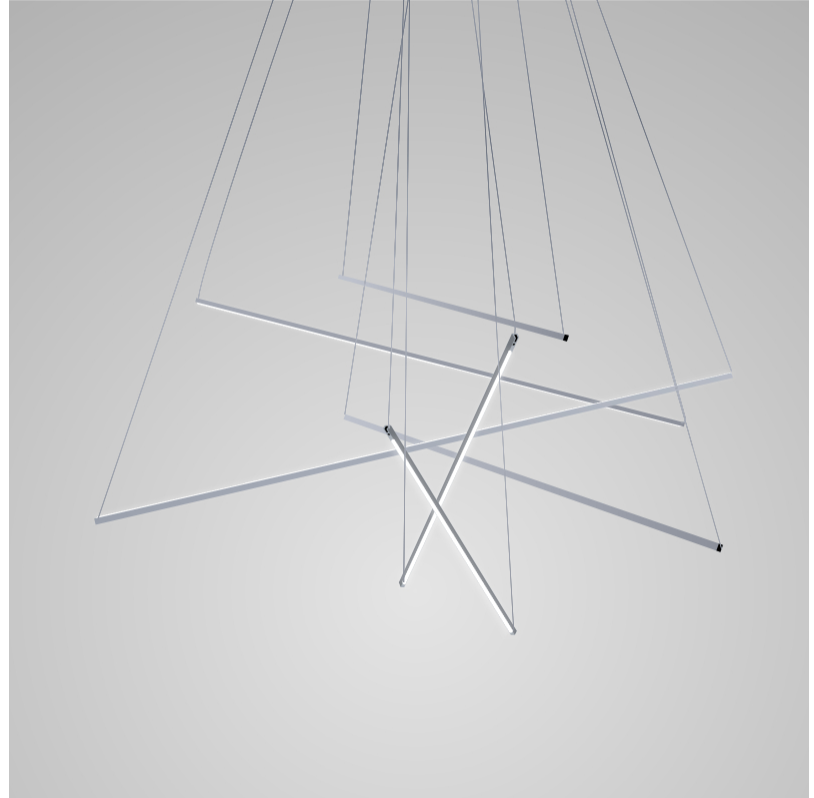

PROJECT	_____
TYPE	_____
SPECIFIER	_____
QUANTITY	_____
DATE	_____

SPILLO 6 ROD SUSPENSION

D42053- _____ - _____

base number   Color _____   Finish _____
Temperature   Options

1. To build a product code in our configurator select the specify button on the base model # product page
2. To build a manual product code on this datasheet choose from the options listed below in blue font and add the suffix to the base model #

GENERAL

Series: Spillo
Subseries: Spillo 6 Rod
Partner: Icone
Division: Design
Installation: Suspension
Product Type: Pendant
Mounting Location: Ceiling
Light Distribution: Adjustable

PHYSICAL

Shape: Abstract
Height (mm): 1500
Height (in): 59 ¹/₁₆
Fixture Finish: WHI / CHR / BGD
Fixture Material: Brass

ELECTRICAL

Lamp Type: LED
Total Output Wattage (W): 47
Dimming: 0-10V Dimming
Driver Included: Yes
Driver Location: Integrated
Driver Type: Constant Current - Universal
Input Voltage (V): 120 - 277
Output Voltage (V): 12
Upon Request: (Included) Integral: Non-dimming / 277Vac / (Not included - see components) Remote: 0-10Vdc dimming

LED

Color Temperature (°K): 2700 / 3000
Nominal Lumen (lm): 3960
CRI: >90 CRI
Lamp Life (hrs): 50000

OPTICAL

RATINGS AND CERTIFICATIONS

Certified By: Certified for North American Standards
IP rating: IP20