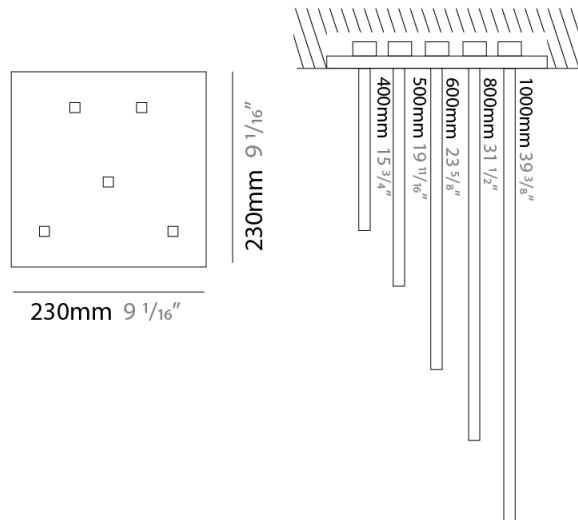

Shape: Abstract
 Width (mm): 1040
 Width (in): 40 ¹⁵/₁₆
 Height (mm): 1500
 Height (in): 59 ¹/₁₆
 Fixture Finish: WHI / CHR / BGD
 Fixture Material: Brass

ELECTRICAL

Lamp Type: LED
 Total Output Wattage (W): 13.20
 Dimming: 0-10V Dimming
 Driver Included: Yes
 Driver Location: Integrated
 Driver Type: Constant Current - 120Vac - non-dimming
 Driver Class: Class 2
 Input Voltage (V): 120 - 277
 Output Voltage (V): 12
 Upon Request: (Not included - see components) Remote: 0-10Vdc dimming / 277Vac

Shape: Abstract
 Width (mm): 50
 Width (in): 1 ¹⁵/₁₆
 Height (mm): 1000
 Height (in): 39 ³/₈
 Fixture Finish: WHI / BLK / CHR / BGD
 Fixture Material: Brass

ELECTRICAL

Lamp Type: LED
 Total Output Wattage (W): 45.72
 Dimming: 0-10V Dimming
 Driver Included: No
 Driver Location: Remote
 Driver Type: Constant Voltage - 120 / 277Vac
 Driver Class: Class 2
 Input Voltage (V): 120 - 277
 Output Voltage (V): 12
 Upon Request: (Not included, see components) 0-10Vdc dimming / 277Vac

LED

Color Temperature (°K): 2700 / 3000
 Nominal Lumen (lm): 3850
 CRI: >90 CRI
 Lamp Life (hrs): 50000

OPTICAL

Adjustability: Tilt 120°

RATINGS AND CERTIFICATIONS

Certified By: Certified for North American Standards
 IP rating: IP20

GENERAL

Series: Spillo
 Partner: Icone
 Division: Design
 Installation: Recessed
 Product Type: Ceiling Recessed
 Mounting Location: Ceiling
 Light Distribution: Adjustable

PHYSICAL

Shape: Abstract
 Height (mm): 1000mm / 39-3/8"
 Fixture Material: Brass