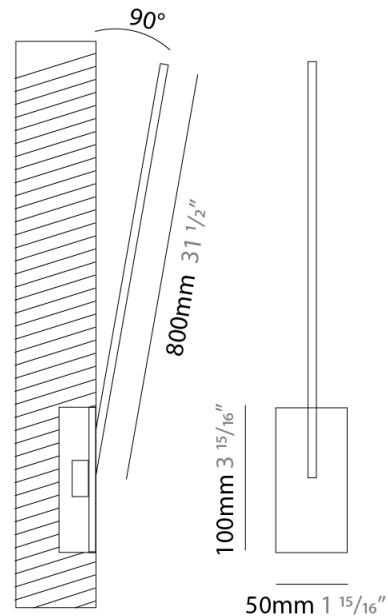

PROJECT	_____
TYPE	_____
SPECIFIER	_____
QUANTITY	_____
DATE	_____

SPILLO 1 ROD RECESSED

D46018- _____ - _____
base number   Color   Finish
                          Temperature   Options

1. To build a product code in our configurator select the specify button on the base model # product page
2. To build a manual product code on this datasheet choose from the options listed below in blue font and add the suffix to the base model #

GENERAL

Series: Spillo
Subseries: Spillo 1 Rod
Partner: Icone
Division: Design
Installation: Recessed
Product Type: Ceiling Recessed
Mounting Location: Ceiling
Light Distribution: Adjustable

PHYSICAL

Shape: Rectangle
Width (mm): 50
Width (in): 1 ¹⁵/₁₆
Height (mm): 800
Height (in): 31 ¹/₂
Fixture Finish: WHI / BLK / CHR / BGD
Fixture Material: Brass

ELECTRICAL

Lamp Type: LED
Total Output Wattage (W): 10.56
Dimming: 0-10V Dimming
Driver Included: No
Driver Location: Remote
Driver Type: Constant Voltage - 120Vac
Driver Class: Class 2
Input Voltage (V): 120
Output Voltage (V): 12
Upon Request: (Not included, see components) 0-10Vdc dimming / 277Vac

LED

Color Temperature (°K): 2700 / 3000
Nominal Lumen (lm): 880
CRI: >90 CRI
Lamp Life (hrs): 50000

OPTICAL

Adjustability: Tilt 120°

RATINGS AND CERTIFICATIONS

Certified By: Certified for North American Standards
IP rating: IP20