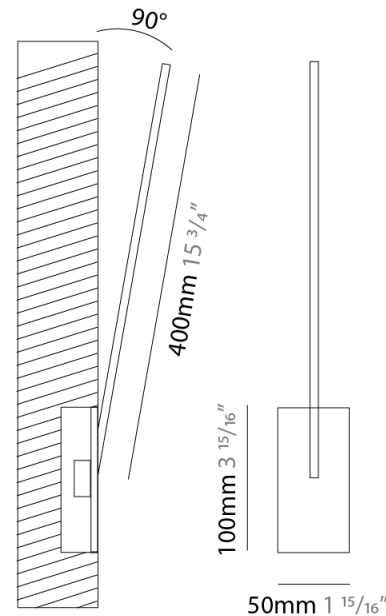

SPILLO 1 ROD RECESSED

D46014- _____ - _____
base number   Color   Finish
                         Temperature   Options

1. To build a product code in our configurator select the specify button on the base model # product page
2. To build a manual product code on this datasheet choose from the options listed below in blue font and add the suffix to the base model #

GENERAL

Series: Spillo
Subseries: Spillo 1 Rod
Partner: Icone
Division: Design
Installation: Recessed
Product Type: Ceiling Recessed
Mounting Location: Ceiling
Light Distribution: Adjustable

PHYSICAL

Shape: Rectangle
Width (mm): 50
Width (in): $1 \frac{15}{16}$
Height (mm): 400
Height (in): $15 \frac{3}{4}$
[Fixture Finish: WHI / BLK / CHR / BGD](#)
Fixture Material: Brass

ELECTRICAL

Lamp Type: LED
Total Output Wattage (W): 4.8
Dimming: 0-10V Dimming
Driver Included: No
Driver Location: Remote
Driver Type: Constant Voltage - 120Vac
Driver Class: Class 2
Input Voltage (V): 120
Output Voltage (V): 12
Upon Request: (Not included, see components) 0-10Vdc dimming / 277Vac

LED

[Color Temperature (°K): 2700 / 3000](#)
Nominal Lumen (lm): 440
CRI: >90 CRI
Lamp Life (hrs): 50000

OPTICAL

Adjustability: Tilt 120°

RATINGS AND CERTIFICATIONS

Certified By: Certified for North American Standards
IP rating: IP20