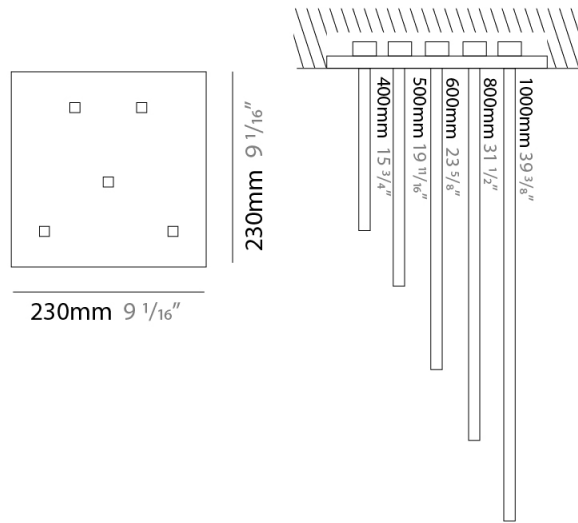

Shape: Rectangle
 Width (mm): 50
 Width (in): 1 ¹⁵/₁₆
 Height (mm): 200
 Height (in): 7 ⁷/₈
 Fixture Finish: WHI / BLK / CHR / BGD
 Fixture Material: Brass

ELECTRICAL

Lamp Type: LED
 Total Output Wattage (W): 2.64
 Dimming: 0-10V Dimming
 Driver Included: No
 Driver Location: Remote
 Driver Type: Constant Voltage - 120 / 277Vac
 Driver Class: Class 2
 Input Voltage (V): 120 - 277
 Output Voltage (V): 12
 Upon Request: (Not included, see components) 0-10Vdc dimming / 277Vac

Shape: Rectangle
 Width (mm): 50
 Width (in): $1 \frac{15}{16}$
 Height (mm): 400
 Height (in): $15 \frac{3}{4}$
[Fixture Finish: WHI / BLK / CHR / BGD](#)
 Fixture Material: Brass

ELECTRICAL

Lamp Type: LED
 Total Output Wattage (W): 4.8
 Dimming: 0-10V Dimming
 Driver Included: No
 Driver Location: Remote
 Driver Type: Constant Voltage - 120Vac
 Driver Class: Class 2
 Input Voltage (V): 120
 Output Voltage (V): 12
 Upon Request: (Not included, see components) 0-10Vdc dimming / 277Vac

Shape: Abstract
 Width (mm): 50
 Width (in): 1 ¹⁵/₁₆
 Height (mm): 1000
 Height (in): 39 ³/₈
 Fixture Finish: WHI / BLK / CHR / BGD
 Fixture Material: Brass

ELECTRICAL

Lamp Type: LED
 Total Output Wattage (W): 45.72
 Dimming: 0-10V Dimming
 Driver Included: No
 Driver Location: Remote
 Driver Type: Constant Voltage - 120 / 277Vac
 Driver Class: Class 2
 Input Voltage (V): 120 - 277
 Output Voltage (V): 12
 Upon Request: (Not included, see components) 0-10Vdc dimming / 277Vac

LED

Color Temperature (°K): 2700 / 3000
 Nominal Lumen (lm): 3850
 CRI: >90 CRI
 Lamp Life (hrs): 50000

OPTICAL

Adjustability: Tilt 120°

RATINGS AND CERTIFICATIONS

Certified By: Certified for North American Standards
 IP rating: IP20