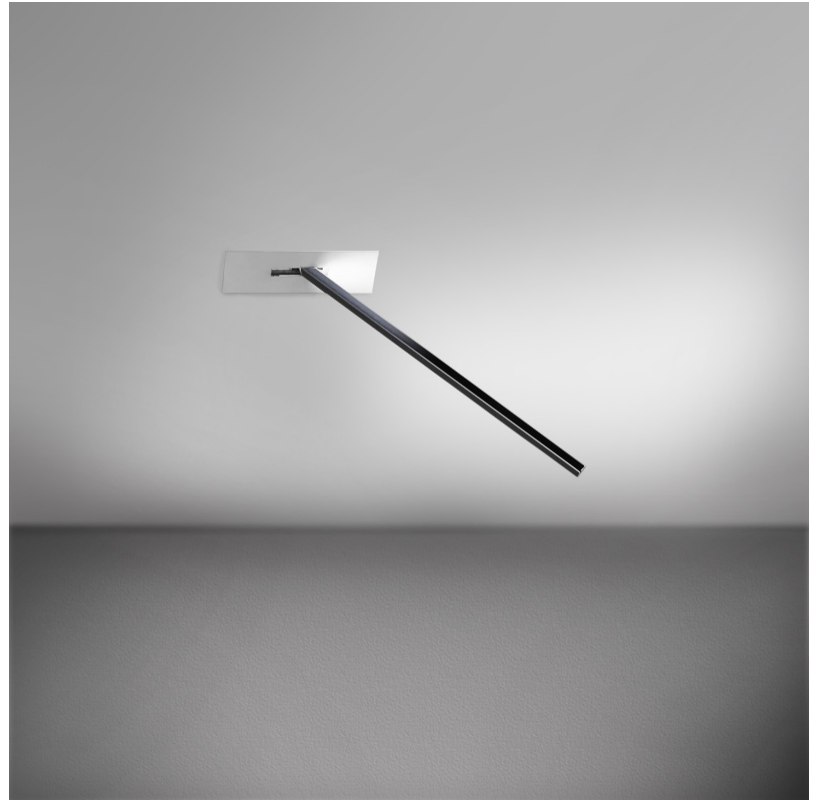

GENERAL

Series: Spillo
 Subseries: Spillo 1 Rod
 Partner: Icone
 Division: Design
 Installation: Recessed
 Product Type: Ceiling Recessed
 Mounting Location: Ceiling
 Light Distribution: Adjustable

PHYSICAL

LED

[Color Temperature \(°K\): 2700 / 3000](#)
 Nominal Lumen (lm): 440
 CRI: >90 CRI
 Lamp Life (hrs): 50000

OPTICAL

Adjustability: Tilt 120°

RATINGS AND CERTIFICATIONS

Certified By: Certified for North American Standards
 IP rating: IP20