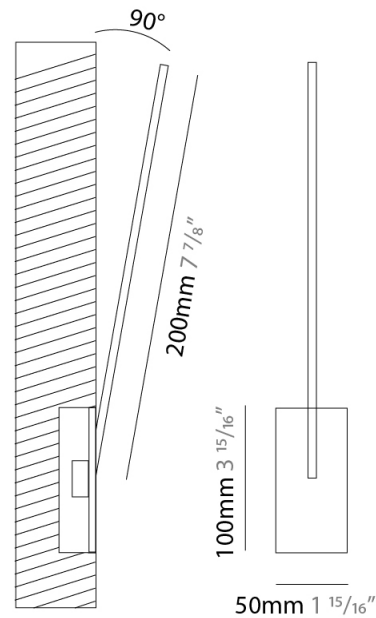

PROJECT	
TYPE	
SPECIFIER	
QUANTITY	
DATE	

SPILLO 1 ROD RECESSED

D46012- -
base number
                         Color   Finish
                         Temperature   Options

1. To build a product code in our configurator select the specify button on the base model # product page
2. To build a manual product code on this datasheet choose from the options listed below in blue font and add the suffix to the base model #

GENERAL

Series: Spillo
Subseries: Spillo 1 Rod
Partner: Icone
Division: Design
Installation: Recessed
Product Type: Ceiling Recessed
Mounting Location: Ceiling
Light Distribution: Adjustable

PHYSICAL

Shape: Rectangle
Width (mm): 50
Width (in): 1 ¹⁵/₁₆
Height (mm): 200
Height (in): 7 ⁷/₈
Fixture Finish: WHI / BLK / CHR / BGD
Fixture Material: Brass

ELECTRICAL

Lamp Type: LED
Total Output Wattage (W): 2.64
Dimming: 0-10V Dimming
Driver Included: No
Driver Location: Remote
Driver Type: Constant Voltage - 120 / 277Vac
Driver Class: Class 2
Input Voltage (V): 120 - 277
Output Voltage (V): 12
Upon Request: (Not included, see components) 0-10Vdc dimming / 277Vac

LED

Color Temperature (°K): 2700 / 3000
Nominal Lumen (lm): 220
CRI: >90 CRI
Lamp Life (hrs): 50000

OPTICAL

Adjustability: Tilt 120°

RATINGS AND CERTIFICATIONS

Certified By: Certified for North American Standards
IP rating: IP20