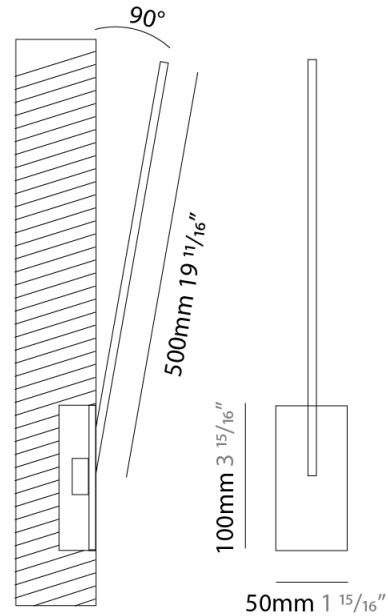

PROJECT	_____
TYPE	_____
SPECIFIER	_____
QUANTITY	_____
DATE	_____

SPILLO 1 ROD RECESSED

D46015- _____ - _____
base number   Color   Finish
                          Temperature   Options

1. To build a product code in our configurator select the specify button on the base model # product page
2. To build a manual product code on this datasheet choose from the options listed below in blue font and add the suffix to the base model #

GENERAL

Series: Spillo
Subseries: Spillo 1 Rod
Partner: Icone
Division: Design
Installation: Recessed
Product Type: Ceiling Recessed
Mounting Location: Ceiling
Light Distribution: Adjustable

PHYSICAL

Shape: Rectangle
Width (mm): 50
Width (in): 1 ¹⁵/₁₆"
Height (mm): 500
Height (in): 19 ¹¹/₁₆"
Fixture Finish: WHI / BLK / CHR / BGD
Fixture Material: Brass

ELECTRICAL

Lamp Type: LED
Total Output Wattage (W): 6.6
Dimming: 0-10V Dimming
Driver Included: No
Driver Location: Remote
Driver Type: Constant Voltage - 120Vac
Driver Class: Class 2
Input Voltage (V): 120
Output Voltage (V): 12
Upon Request: (Not included, see components) 0-10Vdc dimming / 277Vac

LED

Color Temperature (°K): 2700 / 3000
Nominal Lumen (lm): 550
CRI: >90 CRI
Lamp Life (hrs): 50000

OPTICAL

Adjustability: Tilt 120°

RATINGS AND CERTIFICATIONS

Certified By: Certified for North American Standards
IP rating: IP20