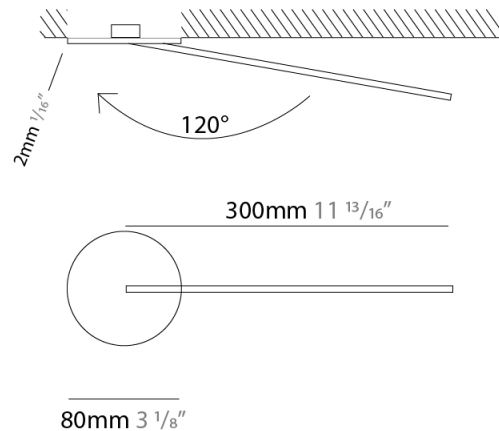

PROJECT	_____
TYPE	_____
SPECIFIER	_____
QUANTITY	_____
DATE	_____

SPILLO 1 ROD RECESSED

D46021- _____ - _____
base number   Color   Finish
                         Temperature   Options

1. To build a product code in our configurator select the specify button on the base model # product page
2. To build a manual product code on this datasheet choose from the options listed below in blue font and add the suffix to the base model #

GENERAL

Series: Spillo
Subseries: Spillo 1 Rod
Partner: Icone
Division: Design
Installation: Recessed
Product Type: Ceiling Recessed
Mounting Location: Ceiling
Light Distribution: Adjustable

PHYSICAL

Shape: Rectangle
Width (mm): 50
Width (in): 1 ¹³/₁₆
Height (mm): 300
Height (in): 11 ¹³/₁₆
Fixture Finish: WHI / BLK / CHR / BGD
Fixture Material: Brass

ELECTRICAL

Lamp Type: LED
Total Output Wattage (W): 3.96
Dimming: 0-10V Dimming
Driver Included: No
Driver Location: Remote
Driver Type: Constant Voltage - 120 / 277Vac
Driver Class: Class 2
Input Voltage (V): 120 - 277
Output Voltage (V): 12
Upon Request: (Not included, see components) 0-10Vdc dimming / 277Vac

LED

Color Temperature (°K): 2700 / 3000
Nominal Lumen (lm): 330
CRI: >90 CRI
Lamp Life (hrs): 50000

OPTICAL

Adjustability: Tilt 120°

RATINGS AND CERTIFICATIONS

Certified By: Certified for North American Standards
IP rating: IP20