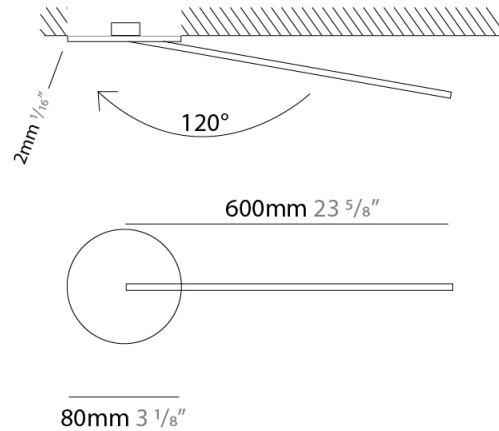

GENERAL

Series: Spillo
 Subseries: Spillo 1 Rod
 Partner: Icone
 Division: Design
 Installation: Recessed
 Product Type: Wall Recessed
 Mounting Location: Wall
 Light Distribution: Adjustable

PHYSICAL

Shape: Rectangle
 Width (mm): 50
 Width (in): 1 ¹⁵/₁₆"
 Height (mm): 600
 Height (in): 23 ⁵/₈"
 Fixture Finish: WHI / BLK / CHR / BGD
 Fixture Material: Brass

Shape: Rectangle
 Width (mm): 50
 Width (in): 1 ¹⁵/₁₆
 Height (mm): 600
 Height (in): 23 ⁵/₈
 Fixture Finish: WHI / BLK / CHR / BGD
 Fixture Material: Brass

ELECTRICAL

Lamp Type: LED
 Total Output Wattage (W): 7.92
 Dimming: Non-Dimmable
 Driver Included: No
 Driver Location: Remote
 Driver Type: Constant Voltage - 120Vac
 Driver Class: Class 2
 Input Voltage (V): 120
 Output Voltage (V): 12
 Upon Request: (Not included, see components) 0-10Vdc dimming / 277Vac

LED

Color Temperature (°K): 2700 / 3000
 Nominal Lumen (lm): 660
 CRI: >90 CRI
 Lamp Life (hrs): 50000

OPTICAL

Adjustability: Tilt 120°

RATINGS AND CERTIFICATIONS

Certified By: Certified for North American Standards
 IP rating: IP20