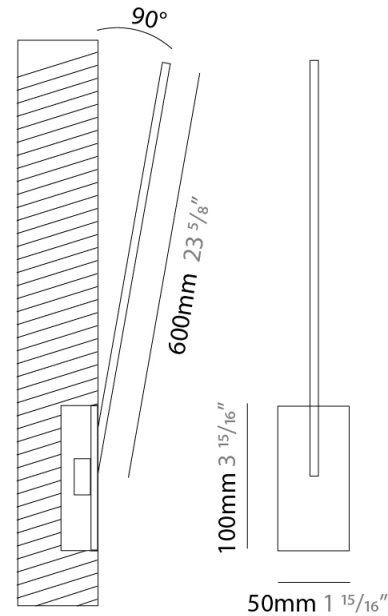

SPILLO 1 ROD RECESSED

D46016- _____ - _____
base number   Color   Finish
                          Temperature   Options

1. To build a product code in our configurator select the specify button on the base model # product page
2. To build a manual product code on this datasheet choose from the options listed below in blue font and add the suffix to the base model #

GENERAL

Series: Spillo
Subseries: Spillo 1 Rod
Partner: Icone
Division: Design
Installation: Recessed
Product Type: Wall Recessed
Mounting Location: Wall
Light Distribution: Adjustable

PHYSICAL

Shape: Rectangle
Width (mm): 50
Width (in): 1 ¹⁵/₁₆"
Height (mm): 600
Height (in): 23 ⁵/₈"
Fixture Finish: WHI / BLK / CHR / BGD
Fixture Material: Brass

ELECTRICAL

Lamp Type: LED
Total Output Wattage (W): 7.92
Dimming: 0-10V Dimming
Driver Included: No
Driver Location: Remote
Driver Type: Constant Voltage - 120Vac
Driver Class: Class 2
Input Voltage (V): 120
Output Voltage (V): 12
Upon Request: (Not included, see components) 0-10Vdc dimming / 277Vac

LED

Color Temperature (°K): 2700 / 3000
Nominal Lumen (lm): 660
CRI: >90 CRI
Lamp Life (hrs): 50000

OPTICAL

Adjustability: Tilt 120°

RATINGS AND CERTIFICATIONS

Certified By: Certified for North American Standards
IP rating: IP20