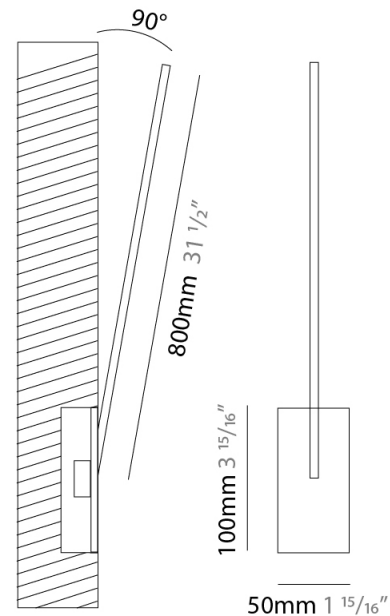

Shape: Rectangle
 Width (mm): 50
 Width (in): 1 ¹⁵/₁₆
 Height (mm): 800
 Height (in): 31 ¹/₂
 Fixture Finish: WHI / BLK / CHR / BGD
 Fixture Material: Brass

ELECTRICAL

Lamp Type: LED
 Total Output Wattage (W): 10.56
 Dimming: 0-10V Dimming
 Driver Included: No
 Driver Location: Remote
 Driver Type: Constant Voltage - 120Vac
 Driver Class: Class 2
 Input Voltage (V): 120
 Output Voltage (V): 12
 Upon Request: (Not included, see components) 0-10Vdc dimming / 277Vac

LED

Color Temperature (°K): 2700 / 3000
 Nominal Lumen (lm): 880
 CRI: >90 CRI
 Lamp Life (hrs): 50000

OPTICAL

Adjustability: Tilt 120°

RATINGS AND CERTIFICATIONS

Certified By: Certified for North American Standards
 IP rating: IP20

Shape: Rectangle
 Width (mm): 50
 Width (in): 1 ¹⁵/₁₆
 Height (mm): 800
 Height (in): 31 1/2
 Fixture Finish: WHI / BLK / CHR / BGD
 Fixture Material: Brass

ELECTRICAL

Lamp Type: LED
 Total Output Wattage (W): 10.56
 Dimming: 0-10V Dimming
 Driver Included: No
 Driver Location: Remote
 Driver Type: Constant Voltage - 120Vac
 Driver Class: Class 2
 Input Voltage (V): 120
 Output Voltage (V): 12
 Upon Request: (Not included, see components) 0-10Vdc dimming / 277Vac