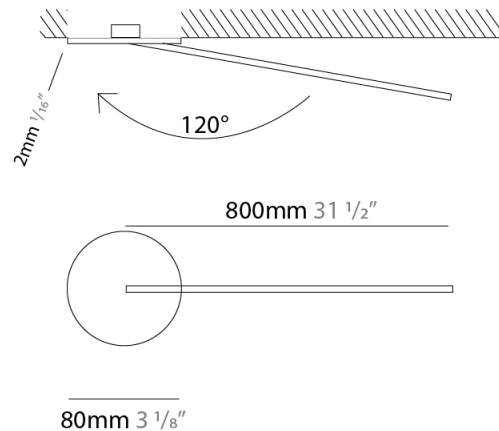

Shape: Rectangle
 Width (mm): 50
 Width (in): 1 ¹⁵/₁₆
 Height (mm): 800
 Height (in): 31 ¹/₂
 Fixture Finish: WHI / BLK / CHR / BGD
 Fixture Material: Brass

ELECTRICAL

Lamp Type: LED
 Total Output Wattage (W): 10.56
 Dimming: 0-10V Dimming
 Driver Included: No
 Driver Location: Remote
 Driver Type: Constant Voltage - 120Vac
 Driver Class: Class 2
 Input Voltage (V): 120
 Output Voltage (V): 12
 Upon Request: (Not included, see components) 0-10Vdc dimming / 277Vac

Shape: Rectangle
 Width (mm): 50
 Width (in): 1 ¹⁵/₁₆
 Height (mm): 800
 Height (in): 31 1/2
 Fixture Finish: WHI / BLK / CHR / BGD
 Fixture Material: Brass

ELECTRICAL

Lamp Type: LED
 Total Output Wattage (W): 10.56
 Dimming: 0-10V Dimming
 Driver Included: No
 Driver Location: Remote
 Driver Type: Constant Voltage - 120Vac
 Driver Class: Class 2
 Input Voltage (V): 120
 Output Voltage (V): 12
 Upon Request: (Not included, see components) 0-10Vdc dimming / 277Vac

LED

Color Temperature (°K): 2700 / 3000
 Nominal Lumen (lm): 880
 CRI: >90 CRI
 Lamp Life (hrs): 50000

OPTICAL

Adjustability: Tilt 120°

RATINGS AND CERTIFICATIONS

Certified By: Certified for North American Standards
 IP rating: IP20