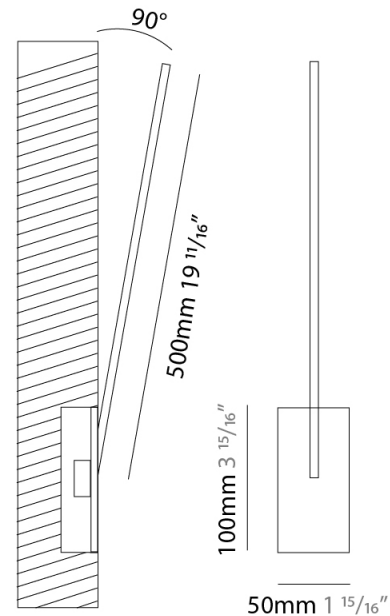

PROJECT	_____
TYPE	_____
SPECIFIER	_____
QUANTITY	_____
DATE	_____

SPILLO 1 ROD RECESSED

D46015- _____ - _____
base number   Color   Finish
                         Temperature   Options

1. To build a product code in our configurator select the specify button on the base model # product page
2. To build a manual product code on this datasheet choose from the options listed below in blue font and add the suffix to the base model #

GENERAL

Series: Spillo
Subseries: Spillo 1 Rod
Brand: Icone
Division: Design
Mounting Type: Recessed
Mounting Location: Wall
Subcategory: Ambient

PHYSICAL

Shape: Rectangle
Width (mm): 50
Width (in): 1 15/16
Height (mm): 500
Height (in): 19 11/16
Light Distribution: Adjustable
Fixture Finish: WHI / BLK / CHR / BGD
Fixture Material: Brass

ELECTRICAL

Lamp Type: LED
Total Output Wattage (W): 6.6
Dimming: 0-10V Dimming
Driver Included: No
Driver Location: Remote
Driver Type: Constant Voltage - 120Vac
Driver Class: Class 2
Input Voltage (V): 120
Output Voltage (V): 12
Upon Request: (Not included, see components) 0-10Vdc dimming / 277Vac

LED

Color Temperature (°K): 2700 / 3000
Nominal Lumen (lm): 550
CRI: >90 CRI
Lamp Life (hrs): 50000

OPTICAL

Adjustability: Tilt 120°

RATINGS AND CERTIFICATIONS

Certified By: Certified for North American Standards
IP rating: IP20