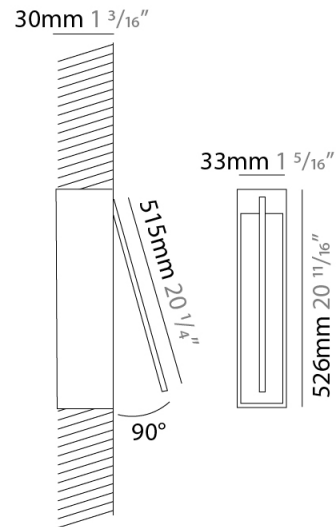

SPILLO 1 ROD RECESSED

D46007- -

base number
Color   Temperature   Finish   Options

1. To build a product code in our configurator select the specify button on the base model # product page
2. To build a manual product code on this datasheet choose from the options listed below in blue font and add the suffix to the base model #

GENERAL

Series: Spillo
Subseries: Spillo 1 Rod
Brand: Icone
Division: Design
Mounting Type: Recessed
Mounting Location: Wall
Subcategory: Ambient

PHYSICAL

Shape: Rectangle
Width (mm): 33
Width (in): 1 ⁵/₁₆
Height (mm): 526
Height (in): 20 ¹¹/₁₆
Min. Recessing Depth (mm): 30
Min. Recessing Depth (in): 1 ³/₁₆
Light Distribution: Adjustable
Fixture Finish: WHI / BLK / CHR / BGD
Fixture Material: Brass

ELECTRICAL

Lamp Type: LED
Total Output Wattage (W): 6.6
Dimming: 0-10V Dimming
Driver Included: No
Driver Location: Remote
Driver Type: Constant Voltage - 120 / 277Vac
Driver Class: Class 2
Input Voltage (V): 120 - 277
Output Voltage (V): 12
Upon Request: (Not included, see components) 0-10Vdc dimming / 277Vac

LED

Color Temperature (°K): 2700 / 3000
Nominal Lumen (lm): 550
CRI: >90 CRI
Lamp Life (hrs): 50000

OPTICAL

Adjustability: Tilt 120°

RATINGS AND CERTIFICATIONS

Certified By: Certified for North American Standards
IP rating: IP20

PROJECT
TYPE
SPECIFIER
QUANTITY
DATE