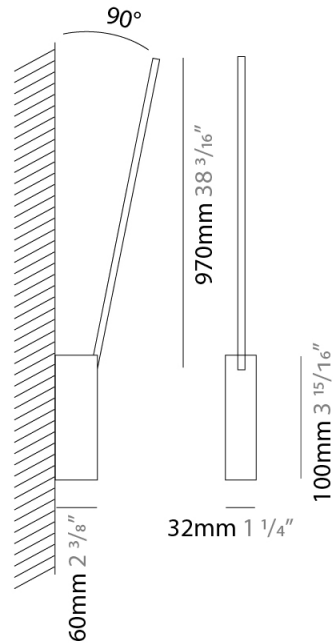

SPILLO 1 ROD SURFACE

D42037- -

base number
Color   Temperature   Finish   Options

1. To build a product code in our configurator select the specify button on the base model # product page
2. To build a manual product code on this datasheet choose from the options listed below in blue font and add the suffix to the base model #

GENERAL

Series: Spillo
Subseries: Spillo 1 Rod
Brand: Icone
Division: Design
Mounting Type: Surface
Mounting Location: Wall
Subcategory: Ambient

PHYSICAL

Shape: Rectangle
Width (mm): 32
Width (in): 1 1/4
Height (mm): 970
Height (in): 38 3/16
Extension (mm): 860
Extension (in): 33 7/8
Light Distribution: Direct / Indirect
Fixture Finish: WHI / WHC / BLK / BGD
Fixture Material: Brass

ELECTRICAL

Lamp Type: LED
Total Output Wattage (W): 10.56
Dimming: Non-Dimmable
Driver Included: Yes
Driver Location: Integrated
Driver Type: Constant Voltage - 120Vac - non-dimming
Driver Class: Class 2
Input Voltage (V): 120 - 277
Output Voltage (V): 12
Upon Request: (Not included - see components) Remote: 0-10Vdc dimming / Non-dimming 120/277Vac

LED

Color Temperature (°K): 2700 / 3000
Nominal Lumen (lm): 880
CRI: >90 CRI
Lamp Life (hrs): 50000

OPTICAL

Adjustability: Tilt 90°

RATINGS AND CERTIFICATIONS

Certified By: Certified for North American Standards
IP rating: IP20

PROJECT
TYPE
SPECIFIER
QUANTITY
DATE