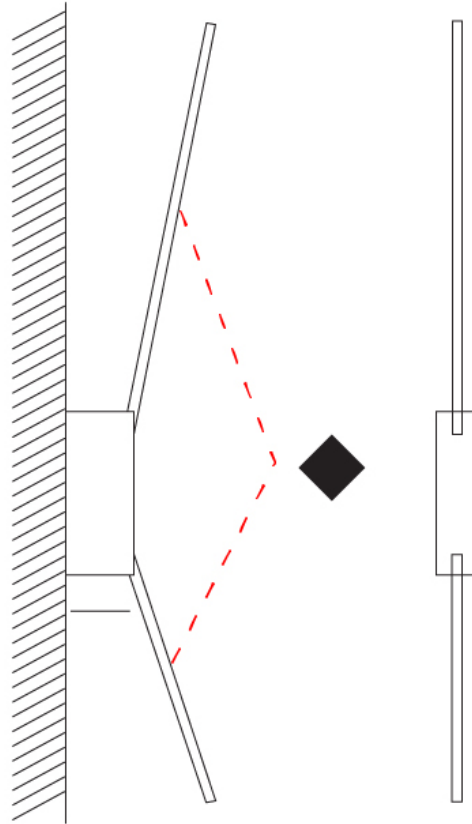

SPILLO 2 ROD SURFACE

D42046-

PROJECT _____

TYPE _____

SPECIFIER _____

QUANTITY _____

DATE _____