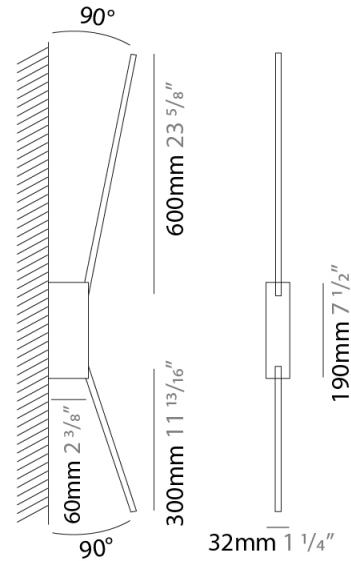

SPILLO 2 ROD SURFACE

D42046- -

base number   Color   Finish
Temperature   Options

PROJECT
TYPE
SPECIFIER
QUANTITY
DATE

1. To build a product code in our configurator select the specify button on the base model # product page
2. To build a manual product code on this datasheet choose from the options listed below in blue font and add the suffix to the base model #

GENERAL

Series: Spillo
Subseries: Spillo 2 Rod
Brand: Icone
Division: Design
Mounting Type: Surface
Mounting Location: Wall
Subcategory: Ambient

PHYSICAL

Shape: Rectangle
Width (mm): 32
Width (in): 1 1/4
Height (mm): 1090
Height (in): 42 15/16
Extension (mm): 660
Extension (in): 26
Light Distribution: Direct / Indirect
Fixture Finish: WHI / WHC / BLK / BGD
Fixture Material: Brass

ELECTRICAL

Lamp Type: LED
Total Output Wattage (W): 11.88
Dimming: Non-Dimmable
Driver Included: Yes
Driver Location: Integrated
Driver Type: Constant Voltage - 120 / 277Vac
Driver Class: Class 2
Input Voltage (V): 120 - 277
Output Voltage (V): 12
Upon Request: (Not included - see components) Remote: 0-10Vdc dimming

LED

Color Temperature (°K): 2700 / 3000
Nominal Lumen (lm): 990
CRI: >90 CRI
Lamp Life (hrs): 50000

OPTICAL

Adjustability: Tilt 90°

RATINGS AND CERTIFICATIONS

Certified By: Certified for North American Standards
IP rating: IP20