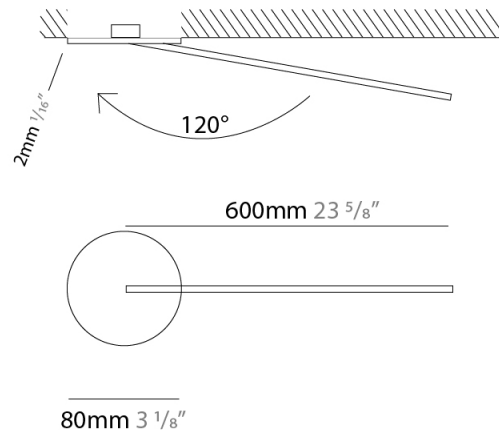

SPILLO 1 ROD RECESSED

D46024- _____ - _____
base number   Color   Finish
                         Temperature   Options

1. To build a product code in our configurator select the specify button on the base model # product page
2. To build a manual product code on this datasheet choose from the options listed below in blue font and add the suffix to the base model #

GENERAL

Series: Spillo
Subseries: Spillo 1 Rod
Brand: Icone
Division: Design
Mounting Type: Recessed
Mounting Location: Wall
Subcategory: Ambient

PHYSICAL

Shape: Rectangle
Width (mm): 50
Width (in): 1 ¹⁵/₁₆
Height (mm): 600
Height (in): 23 ⁵/₈
Light Distribution: Adjustable
Fixture Finish: WHI / BLK / CHR / BGD
Fixture Material: Brass

ELECTRICAL

Lamp Type: LED
Total Output Wattage (W): 7.92
Dimming: Non-Dimmable
Driver Included: No
Driver Location: Remote
Driver Type: Constant Voltage - 120Vac
Driver Class: Class 2
Input Voltage (V): 120
Output Voltage (V): 12
Upon Request: (Not included, see components) 0-10Vdc dimming / 277Vac

LED

Color Temperature (°K): 2700 / 3000
Nominal Lumen (lm): 660
CRI: >90 CRI
Lamp Life (hrs): 50000

OPTICAL

Adjustability: Tilt 120°

RATINGS AND CERTIFICATIONS

Certified By: Certified for North American Standards
IP rating: IP20