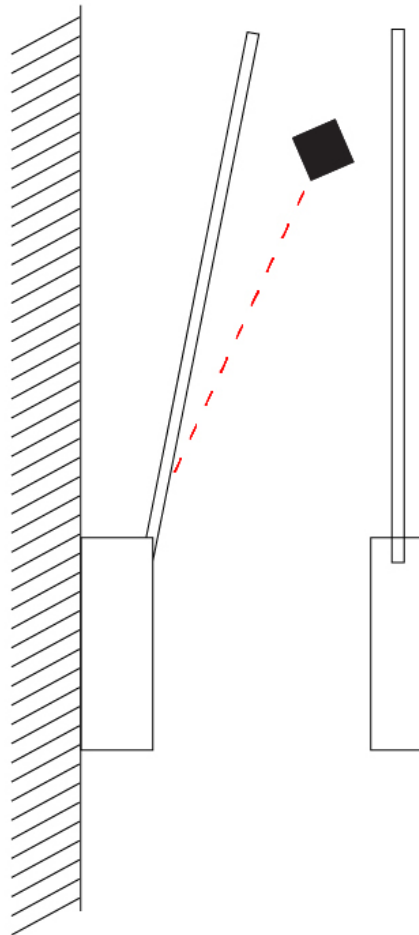

SPILO 1 ROD SURFACE

D42037-

PROJECT

TYPE

SPECIFIER

QUANTITY

DATE

D