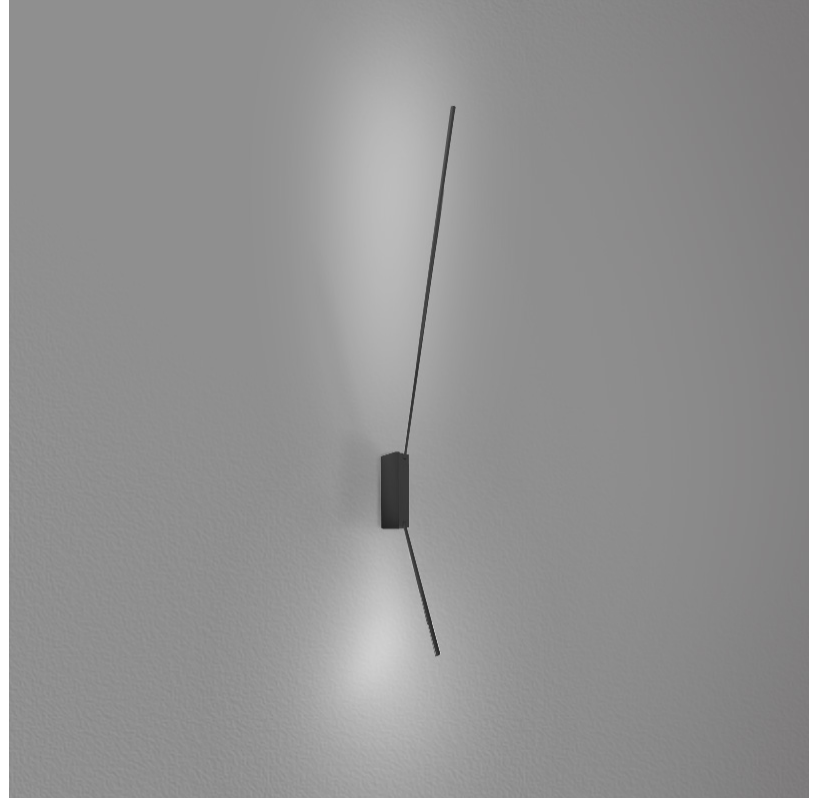

SPILLO 2 ROD SURFACE

D42046- -

base number   Color   Finish
Temperature   Options

PROJECT
TYPE
SPECIFIER
QUANTITY
DATE

1. To build a product code in our configurator select the specify button on the base model # product page
2. To build a manual product code on this datasheet choose from the options listed below in blue font and add the suffix to the base model #

GENERAL

Series: Spillo
Subseries: Spillo 2 Rod
Brand: Icone
Division: Design
Mounting Type: Surface
Mounting Location: Wall
Subcategory: Ambient

PHYSICAL

Shape: Rectangle
Width (mm): 32
Width (in): 1 1/4
Height (mm): 1090
Height (in): 42 15/16
Extension (mm): 660
Extension (in): 26
Light Distribution: Direct / Indirect
Fixture Finish: WHI / WHC / BLK / BGD
Fixture Material: Brass

ELECTRICAL

Lamp Type: LED
Total Output Wattage (W): 11.88
Dimming: Non-Dimmable
Driver Included: Yes
Driver Location: Integrated
Driver Type: Constant Voltage - 120 / 277Vac
Driver Class: Class 2
Input Voltage (V): 120 - 277
Output Voltage (V): 12
Upon Request: (Not included - see components) Remote: 0-10Vdc dimming

LED

Color Temperature (°K): 2700 / 3000
Nominal Lumen (lm): 990
CRI: >90 CRI
Lamp Life (hrs): 50000

OPTICAL

Adjustability: Tilt 90°

RATINGS AND CERTIFICATIONS

Certified By: Certified for North American Standards
IP rating: IP20