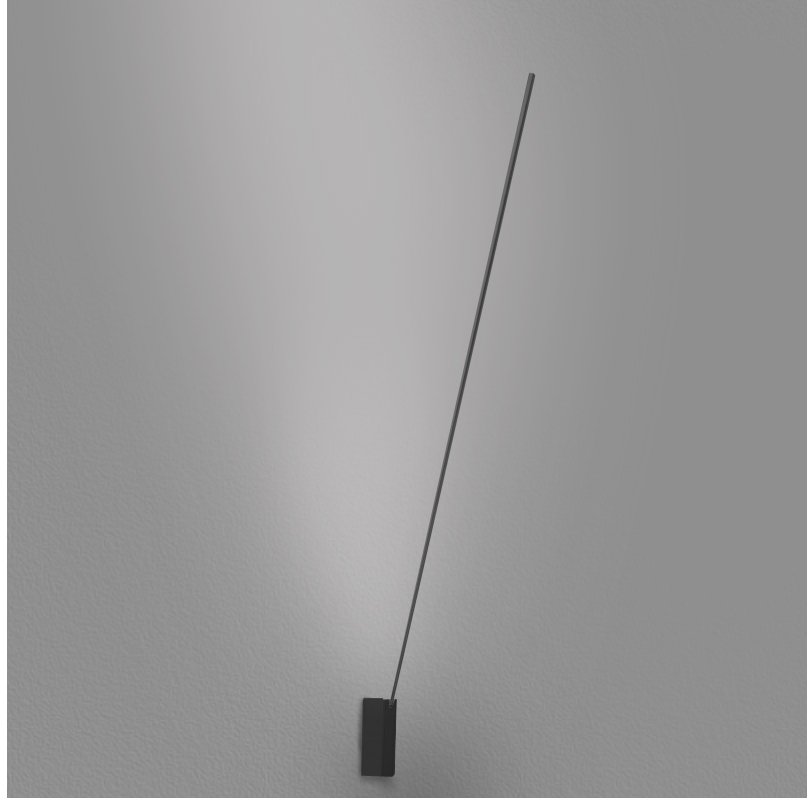

SPILLO 1 ROD SURFACE

D42037- -

base number
Color   Temperature   Finish   Options

1. To build a product code in our configurator select the specify button on the base model # product page
2. To build a manual product code on this datasheet choose from the options listed below in blue font and add the suffix to the base model #

GENERAL

Series: Spillo
Subseries: Spillo 1 Rod
Brand: Icone
Division: Design
Mounting Type: Surface
Mounting Location: Wall
Subcategory: Ambient

PHYSICAL

Shape: Rectangle
Width (mm): 32
Width (in): 1 1/4
Height (mm): 970
Height (in): 38 3/16
Extension (mm): 860
Extension (in): 33 7/8
Light Distribution: Direct / Indirect
Fixture Finish: WHI / WHC / BLK / BGD
Fixture Material: Brass

ELECTRICAL

Lamp Type: LED
Total Output Wattage (W): 10.56
Dimming: Non-Dimmable
Driver Included: Yes
Driver Location: Integrated
Driver Type: Constant Voltage - 120Vac - non-dimming
Driver Class: Class 2
Input Voltage (V): 120 - 277
Output Voltage (V): 12
Upon Request: (Not included - see components) Remote: 0-10Vdc dimming / Non-dimming 120/277Vac

LED

Color Temperature (°K): 2700 / 3000
Nominal Lumen (lm): 880
CRI: >90 CRI
Lamp Life (hrs): 50000

OPTICAL

Adjustability: Tilt 90°

RATINGS AND CERTIFICATIONS

Certified By: Certified for North American Standards
IP rating: IP20

PROJECT
TYPE
SPECIFIER
QUANTITY
DATE