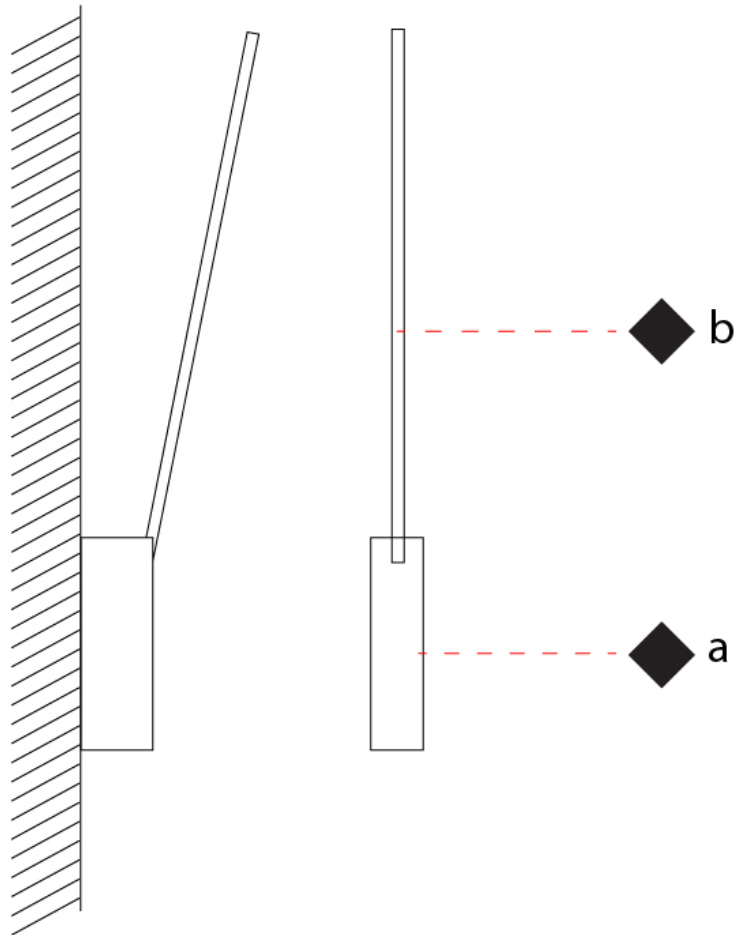

### PHYSICAL

Shape: Rectangle  
 Width (mm): 32  
 Width (in): 1 ¼  
 Height (mm): 500  
 Height (in): 19 11/16  
 Extension (mm): 460  
 Extension (in): 18 1/8  
 Light Distribution: Direct / Indirect  
 Fixture Finish: WHI / WHC / BLK / BGD  
 Fixture Material: Brass

## SPILLO 1 ROD SURFACE

D42034-

PROJECT \_\_\_\_\_

TYPE \_\_\_\_\_

SPECIFIER \_\_\_\_\_

QUANTITY \_\_\_\_\_

DATE \_\_\_\_\_

D

**GENERAL**

Series: Spillo  
 Subseries: Spillo 1 Rod  
 Brand: Icone  
 Division: Design  
 Mounting Type: Surface  
 Mounting Location: Wall  
 Subcategory: Ambient

**PHYSICAL**

Shape: Rectangle  
 Width (mm): 32  
 Width (in): 1 1/4  
 Height (mm): 970  
 Height (in): 38 3/16  
 Extension (mm): 860  
 Extension (in): 33 7/8  
 Light Distribution: Direct / Indirect  
 Fixture Finish: WHI / WHC / BLK / BGD  
 Fixture Material: Brass