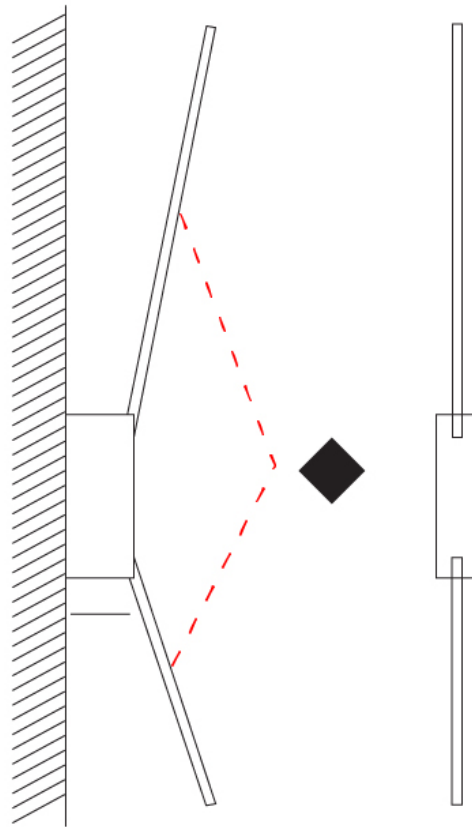

SPILLO 2 ROD SURFACE

D42046-

PROJECT _____

TYPE _____

SPECIFIER _____

QUANTITY _____

DATE _____