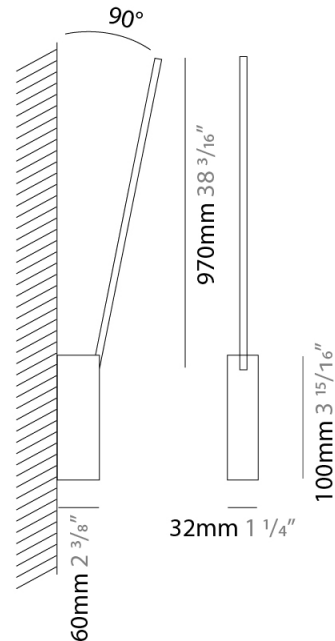

SPILLO 1 ROD SURFACE

D42037- -

base number
Color   Temperature   Finish   Options

1. To build a product code in our configurator select the specify button on the base model # product page
2. To build a manual product code on this datasheet choose from the options listed below in blue font and add the suffix to the base model #

GENERAL

Series: Spillo
Subseries: Spillo 1 Rod
Brand: Icone
Division: Design
Mounting Type: Surface
Mounting Location: Wall
Subcategory: Ambient

PHYSICAL

Shape: Rectangle
Width (mm): 32
Width (in): 1 1/4
Height (mm): 970
Height (in): 38 3/16
Extension (mm): 860
Extension (in): 33 7/8
Light Distribution: Direct / Indirect
Fixture Finish: WHI / WHC / BLK / BGD
Fixture Material: Brass

ELECTRICAL

Lamp Type: LED
Total Output Wattage (W): 10.56
Dimming: Non-Dimmable
Driver Included: Yes
Driver Location: Integrated
Driver Type: Constant Voltage - 120Vac - non-dimming
Driver Class: Class 2
Input Voltage (V): 120 - 277
Output Voltage (V): 12
Upon Request: (Not included - see components) Remote: 0-10Vdc dimming / Non-dimming 120/277Vac

LED

Color Temperature (°K): 2700 / 3000
Nominal Lumen (lm): 880
CRI: >90 CRI
Lamp Life (hrs): 50000

OPTICAL

Adjustability: Tilt 90°

RATINGS AND CERTIFICATIONS

Certified By: Certified for North American Standards
IP rating: IP20

PROJECT
TYPE
SPECIFIER
QUANTITY
DATE