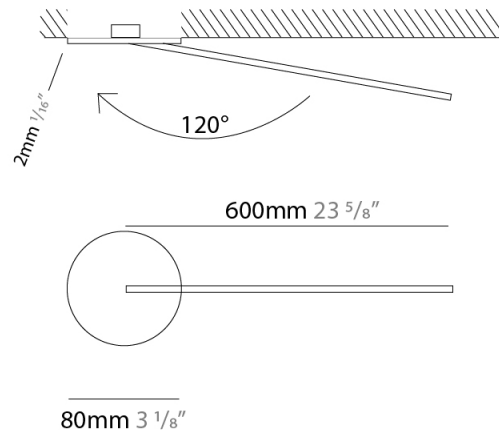

PROJECT
TYPE
SPECIFIER
QUANTITY
DATE

SPILLO 1 ROD RECESSED

D46024- -
base number   Color   Finish
                         Temperature   Options

1. To build a product code in our configurator select the specify button on the base model # product page
2. To build a manual product code on this datasheet choose from the options listed below in blue font and add the suffix to the base model #

GENERAL

Series: Spillo
Subseries: Spillo 1 Rod
Brand: Icone
Division: Design
Mounting Type: Recessed
Mounting Location: Wall
Subcategory: Ambient

PHYSICAL

Shape: Rectangle
Width (mm): 50
Width (in): 1 ¹⁵/₁₆
Height (mm): 600
Height (in): 23 ⁵/₈
Light Distribution: Adjustable
Fixture Finish: WHI / BLK / CHR / BGD
Fixture Material: Brass

ELECTRICAL

Lamp Type: LED
Total Output Wattage (W): 7.92
Dimming: Non-Dimmable
Driver Included: No
Driver Location: Remote
Driver Type: Constant Voltage - 120Vac
Driver Class: Class 2
Input Voltage (V): 120
Output Voltage (V): 12
Upon Request: (Not included, see components) 0-10Vdc dimming / 277Vac

LED

Color Temperature (°K): 2700 / 3000
Nominal Lumen (lm): 660
CRI: >90 CRI
Lamp Life (hrs): 50000

OPTICAL

Adjustability: Tilt 120°

RATINGS AND CERTIFICATIONS

Certified By: Certified for North American Standards
IP rating: IP20