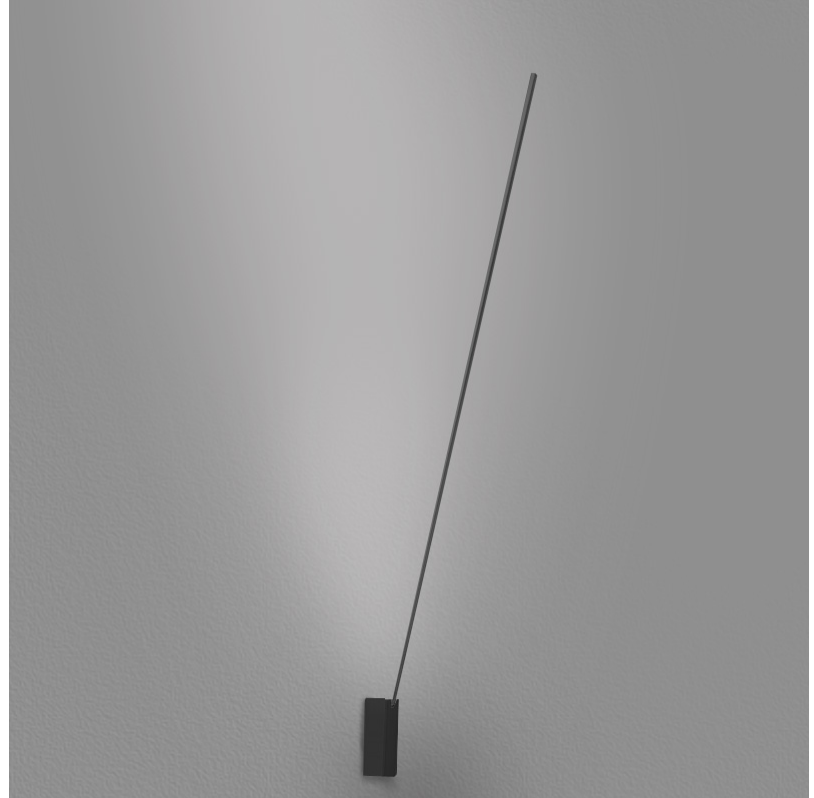

SPILLO 1 ROD SURFACE

D42037- -

base number
Color   Temperature   Finish   Options

1. To build a product code in our configurator select the specify button on the base model # product page
2. To build a manual product code on this datasheet choose from the options listed below in blue font and add the suffix to the base model #

GENERAL

Series: Spillo
Subseries: Spillo 1 Rod
Brand: Icone
Division: Design
Mounting Type: Surface
Mounting Location: Wall
Subcategory: Ambient

PHYSICAL

Shape: Rectangle
Width (mm): 32
Width (in): 1 1/4
Height (mm): 970
Height (in): 38 3/16
Extension (mm): 860
Extension (in): 33 7/8
Light Distribution: Direct / Indirect
Fixture Finish: WHI / WHC / BLK / BGD
Fixture Material: Brass

ELECTRICAL

Lamp Type: LED
Total Output Wattage (W): 10.56
Dimming: Non-Dimmable
Driver Included: Yes
Driver Location: Integrated
Driver Type: Constant Voltage - 120Vac - non-dimming
Driver Class: Class 2
Input Voltage (V): 120 - 277
Output Voltage (V): 12
Upon Request: (Not included - see components) Remote: 0-10Vdc dimming / Non-dimming 120/277Vac

LED

Color Temperature (°K): 2700 / 3000
Nominal Lumen (lm): 880
CRI: >90 CRI
Lamp Life (hrs): 50000

OPTICAL

Adjustability: Tilt 90°

RATINGS AND CERTIFICATIONS

Certified By: Certified for North American Standards
IP rating: IP20

PROJECT
TYPE
SPECIFIER
QUANTITY
DATE