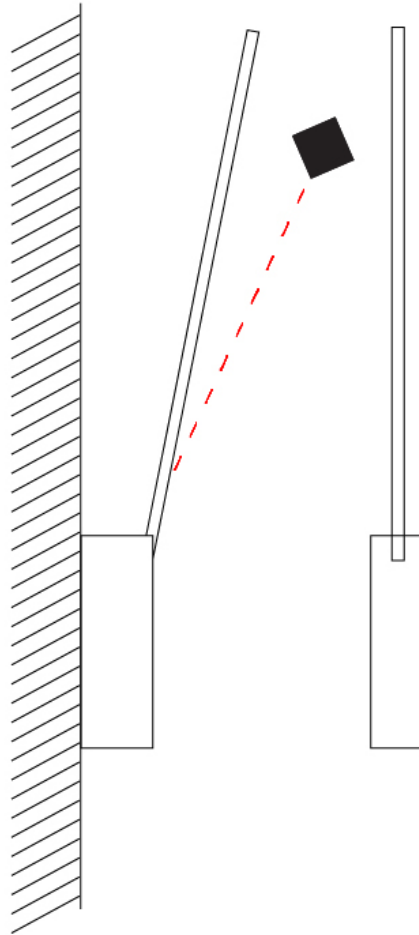

### PHYSICAL

Shape: Rectangle  
 Width (mm): 32  
 Width (in): 1 1/4  
 Height (mm): 500  
 Height (in): 19 11/16  
 Extension (mm): 460  
 Extension (in): 18 1/8  
 Light Distribution: Direct / Indirect  
 Fixture Finish: WHI / WHC / BLK / BGD  
 Fixture Material: Brass

### PHYSICAL

Shape: Rectangle  
 Width (mm): 32  
 Width (in): 1 1/4  
 Height (mm): 970  
 Height (in): 38 3/16  
 Extension (mm): 860  
 Extension (in): 33 7/8  
 Light Distribution: Direct / Indirect  
 Fixture Finish: WHI / WHC / BLK / BGD  
 Fixture Material: Brass

## SPILLO 1 ROD SURFACE

D42037-

PROJECT \_\_\_\_\_

TYPE \_\_\_\_\_

SPECIFIER \_\_\_\_\_

QUANTITY \_\_\_\_\_

DATE \_\_\_\_\_

D