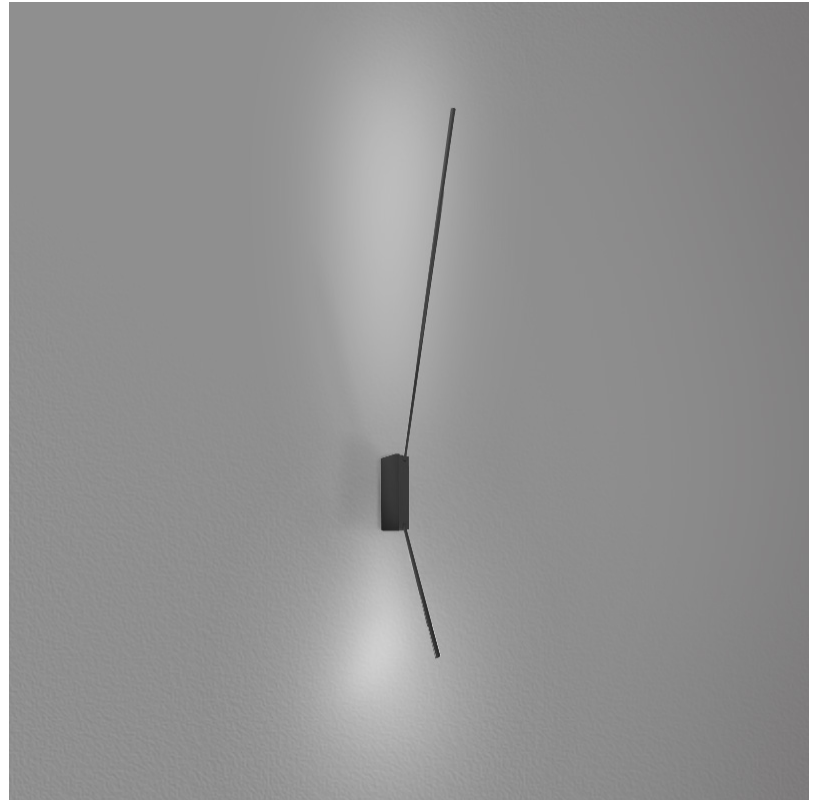

## SPILLO 1 ROD SURFACE

**D42034-** -

base number                          
 Color            Temperature    Finish            Options

- To build a product code in our configurator select the specify button on the base model # product page
- To build a manual product code on this datasheet choose from the options listed below in blue font and add the suffix to the base model #

### GENERAL

Series: Spillo  
 Subseries: Spillo 1 Rod  
 Brand: Icone  
 Division: Design  
 Mounting Type: Surface  
 Mounting Location: Wall  
 Subcategory: Ambient

**LED**

Color Temperature (°K): 2700 / 3000  
 Nominal Lumen (lm): 990  
 CRI: >90 CRI  
 Lamp Life (hrs): 50000

**OPTICAL**

Adjustability: Tilt 90°

**RATINGS AND CERTIFICATIONS**

Certified By: Certified for North American Standards  
 IP rating: IP20