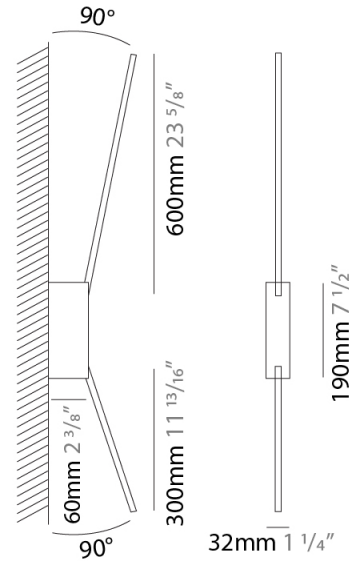

SPILLO 2 ROD SURFACE

D42046- -

base number   Color   Finish
Temperature   Options

PROJECT
TYPE
SPECIFIER
QUANTITY
DATE

1. To build a product code in our configurator select the specify button on the base model # product page
2. To build a manual product code on this datasheet choose from the options listed below in blue font and add the suffix to the base model #

GENERAL

Series: Spillo
Subseries: Spillo 2 Rod
Brand: Icone
Division: Design
Mounting Type: Surface
Mounting Location: Wall
Subcategory: Ambient

PHYSICAL

Shape: Rectangle
Width (mm): 32
Width (in): 1 1/4
Height (mm): 1090
Height (in): 42 15/16
Extension (mm): 660
Extension (in): 26
Light Distribution: Direct / Indirect
Fixture Finish: WHI / WHC / BLK / BGD
Fixture Material: Brass

ELECTRICAL

Lamp Type: LED
Total Output Wattage (W): 11.88
Dimming: Non-Dimmable
Driver Included: Yes
Driver Location: Integrated
Driver Type: Constant Voltage - 120 / 277Vac
Driver Class: Class 2
Input Voltage (V): 120 - 277
Output Voltage (V): 12
Upon Request: (Not included - see components) Remote: 0-10Vdc dimming

LED

Color Temperature (°K): 2700 / 3000
Nominal Lumen (lm): 990
CRI: >90 CRI
Lamp Life (hrs): 50000

OPTICAL

Adjustability: Tilt 90°

RATINGS AND CERTIFICATIONS

Certified By: Certified for North American Standards
IP rating: IP20