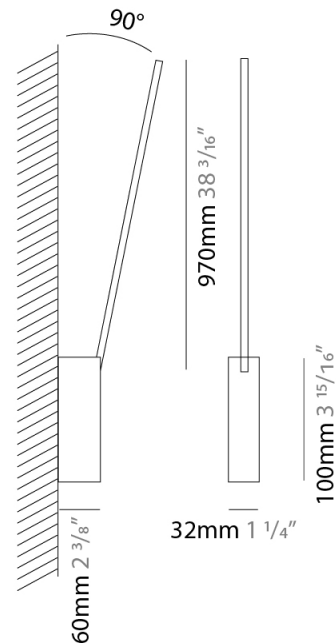

SPILLO 1 ROD SURFACE

D42037- -

base number
Color   Temperature   Finish   Options

1. To build a product code in our configurator select the specify button on the base model # product page
2. To build a manual product code on this datasheet choose from the options listed below in blue font and add the suffix to the base model #

GENERAL

Series: Spillo
Subseries: Spillo 1 Rod
Brand: Icone
Division: Design
Mounting Type: Surface
Mounting Location: Wall
Subcategory: Ambient

PHYSICAL

Shape: Rectangle
Width (mm): 32
Width (in): 1 1/4
Height (mm): 970
Height (in): 38 3/16
Extension (mm): 860
Extension (in): 33 7/8
Light Distribution: Direct / Indirect
Fixture Finish: WHI / WHC / BLK / BGD
Fixture Material: Brass

ELECTRICAL

Lamp Type: LED
Total Output Wattage (W): 10.56
Dimming: Non-Dimmable
Driver Included: Yes
Driver Location: Integrated
Driver Type: Constant Voltage - 120Vac - non-dimming
Driver Class: Class 2
Input Voltage (V): 120 - 277
Output Voltage (V): 12
Upon Request: (Not included - see components) Remote: 0-10Vdc dimming / Non-dimming 120/277Vac

LED

Color Temperature (°K): 2700 / 3000
Nominal Lumen (lm): 880
CRI: >90 CRI
Lamp Life (hrs): 50000

OPTICAL

Adjustability: Tilt 90°

RATINGS AND CERTIFICATIONS

Certified By: Certified for North American Standards
IP rating: IP20

PROJECT
TYPE
SPECIFIER
QUANTITY
DATE