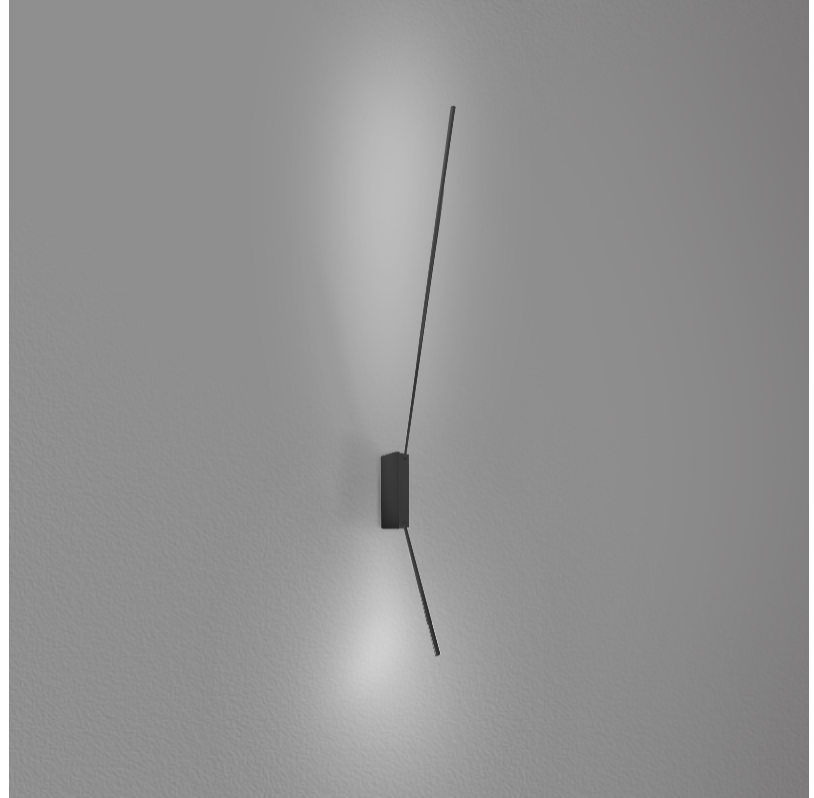

SPILLO 2 ROD SURFACE

D42046- -

base number
Color   Finish
Temperature   Options

PROJECT
TYPE
SPECIFIER
QUANTITY
DATE

1. To build a product code in our configurator select the specify button on the base model # product page
2. To build a manual product code on this datasheet choose from the options listed below in blue font and add the suffix to the base model #

GENERAL

Series: Spillo
Subseries: Spillo 2 Rod
Brand: Icone
Division: Design
Mounting Type: Surface
Mounting Location: Wall
Subcategory: Ambient

PHYSICAL

Shape: Rectangle
Width (mm): 32
Width (in): 1 1/4
Height (mm): 1090
Height (in): 42 15/16
Extension (mm): 660
Extension (in): 26
Light Distribution: Direct / Indirect
Fixture Finish: WHI / WHC / BLK / BGD
Fixture Material: Brass

ELECTRICAL

Lamp Type: LED
Total Output Wattage (W): 11.88
Dimming: Non-Dimmable
Driver Included: Yes
Driver Location: Integrated
Driver Type: Constant Voltage - 120 / 277Vac
Driver Class: Class 2
Input Voltage (V): 120 - 277
Output Voltage (V): 12
Upon Request: (Not included - see components) Remote: 0-10Vdc dimming

LED

Color Temperature (°K): 2700 / 3000
Nominal Lumen (lm): 990
CRI: >90 CRI
Lamp Life (hrs): 50000

OPTICAL

Adjustability: Tilt 90°

RATINGS AND CERTIFICATIONS

Certified By: Certified for North American Standards
IP rating: IP20