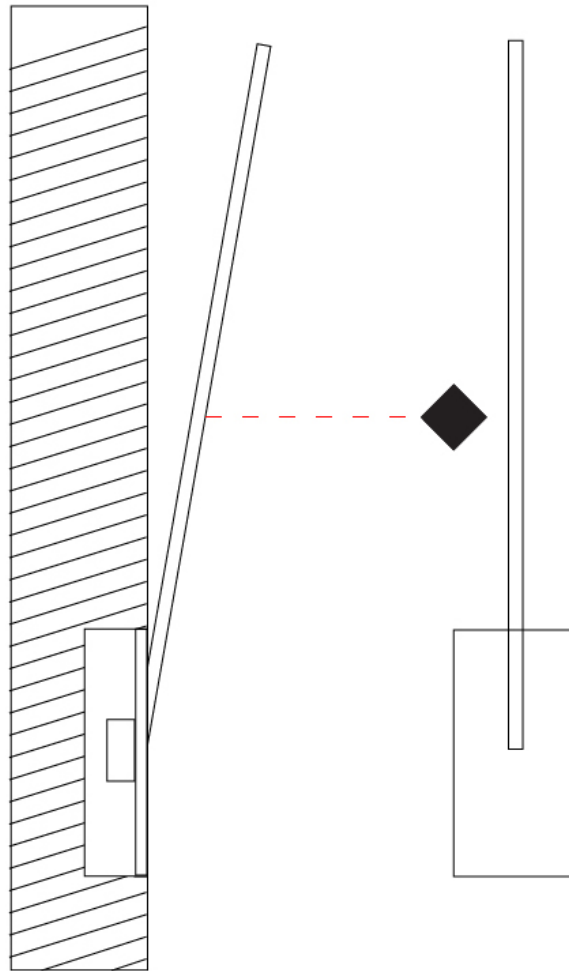

SPILLO 1 ROD RECESSED

D46018-

PROJECT _____

TYPE _____

SPECIFIER _____

QUANTITY _____

DATE _____

D

GENERAL

Series: Spillo
 Subseries: Spillo 1 Rod
 Partner: Icone
 Division: Design
 Installation: Recessed
 Product Type: Ceiling Recessed
 Mounting Location: Ceiling
 Light Distribution: Adjustable

PHYSICAL

Shape: Rectangle
 Width (mm): 50
 Width (in): 1 ¹⁵/₁₆
 Height (mm): 800
 Height (in): 31 ¹/₂
 Fixture Finish: WHI / BLK / CHR / BGD
 Fixture Material: Brass

ELECTRICAL

Lamp Type: LED
 Total Output Wattage (W): 10.56
 Dimming: 0-10V Dimming
 Driver Included: No
 Driver Location: Remote
 Driver Type: Constant Voltage - 120Vac
 Driver Class: Class 2
 Input Voltage (V): 120
 Output Voltage (V): 12
 Upon Request: (Not included, see components) 0-10Vdc dimming / 277Vac

Shape: Rectangle
 Length (mm): 50
 Length (in): 1 ¹⁵/₁₆
 Width (mm): 1200
 Width (in): 47 ¹/₄
 Height (mm): 800
 Height (in): 31 ¹/₂
 Fixture Finish: WHI / BLK / CHR / BGD
 Fixture Material: Brass

ELECTRICAL