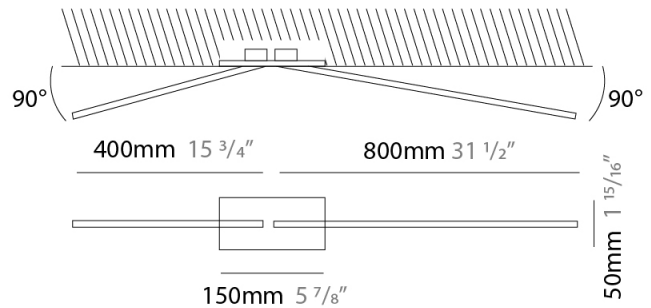

Shape: Rectangle
 Width (mm): 50
 Width (in): 1 ¹⁵/₁₆
 Height (mm): 800
 Height (in): 31 ¹/₂
 Fixture Finish: WHI / BLK / CHR / BGD
 Fixture Material: Brass

ELECTRICAL

Lamp Type: LED
 Total Output Wattage (W): 10.56
 Dimming: 0-10V Dimming
 Driver Included: No
 Driver Location: Remote
 Driver Type: Constant Voltage - 120Vac
 Driver Class: Class 2
 Input Voltage (V): 120
 Output Voltage (V): 12
 Upon Request: (Not included, see components) 0-10Vdc dimming / 277Vac

Shape: Rectangle
 Length (mm): 50
 Length (in): 1 ¹⁵/₁₆
 Width (mm): 1200
 Width (in): 47 ¹/₄
 Height (mm): 800
 Height (in): 31 ¹/₂
 Fixture Finish: WHI / BLK / CHR / BGD
 Fixture Material: Brass

ELECTRICAL

LED

Color Temperature (°K): 2700 / 3000
 Nominal Lumen (lm): 1320
 CRI: >90 CRI
 Lamp Life (hrs): 50000

OPTICAL

Adjustability: Tilt 90°

RATINGS AND CERTIFICATIONS

Certified By: Certified for North American Standards
 IP rating: IP20