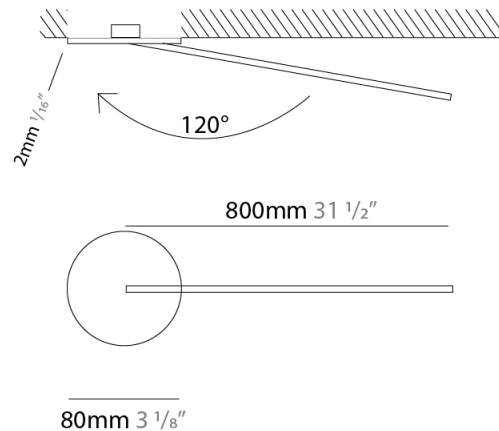

PROJECT	_____
TYPE	_____
SPECIFIER	_____
QUANTITY	_____
DATE	_____

SPILLO 1 ROD RECESSED

D46025- _____ - _____
base number   Color   Finish
                         Temperature   Options

1. To build a product code in our configurator select the specify button on the base model # product page
2. To build a manual product code on this datasheet choose from the options listed below in blue font and add the suffix to the base model #

GENERAL

Series: Spillo
Subseries: Spillo 1 Rod
Partner: Icone
Division: Design
Installation: Recessed
Product Type: Ceiling Recessed
Mounting Location: Ceiling
Light Distribution: Adjustable

PHYSICAL

Shape: Rectangle
Width (mm): 50
Width (in): 1 ¹⁵/₁₆
Height (mm): 800
Height (in): 31 ¹/₂
Fixture Finish: WHI / BLK / CHR / BGD
Fixture Material: Brass

ELECTRICAL

Lamp Type: LED
Total Output Wattage (W): 10.56
Dimming: 0-10V Dimming
Driver Included: No
Driver Location: Remote
Driver Type: Constant Voltage - 120Vac
Driver Class: Class 2
Input Voltage (V): 120
Output Voltage (V): 12
Upon Request: (Not included, see components) 0-10Vdc dimming / 277Vac

LED

Color Temperature (°K): 2700 / 3000
Nominal Lumen (lm): 880
CRI: >90 CRI
Lamp Life (hrs): 50000

OPTICAL

Adjustability: Tilt 120°

RATINGS AND CERTIFICATIONS

Certified By: Certified for North American Standards
IP rating: IP20