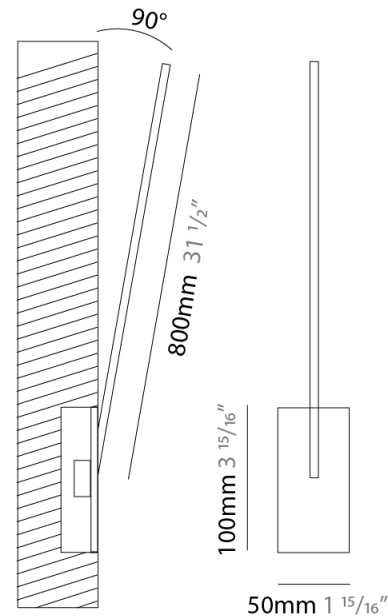

PROJECT
TYPE
SPECIFIER
QUANTITY
DATE

SPILLO 1 ROD RECESSED

D46018- -
base number   Color   Finish
                         Temperature   Options

1. To build a product code in our configurator select the specify button on the base model # product page
2. To build a manual product code on this datasheet choose from the options listed below in blue font and add the suffix to the base model #

GENERAL

Series: Spillo
Subseries: Spillo 1 Rod
Partner: Icone
Division: Design
Installation: Recessed
Product Type: Ceiling Recessed
Mounting Location: Ceiling
Light Distribution: Adjustable

PHYSICAL

Shape: Rectangle
Width (mm): 50
Width (in): 1 ¹⁵/₁₆
Height (mm): 800
Height (in): 31 ¹/₂
Fixture Finish: WHI / BLK / CHR / BGD
Fixture Material: Brass

ELECTRICAL

Lamp Type: LED
Total Output Wattage (W): 10.56
Dimming: 0-10V Dimming
Driver Included: No
Driver Location: Remote
Driver Type: Constant Voltage - 120Vac
Driver Class: Class 2
Input Voltage (V): 120
Output Voltage (V): 12
Upon Request: (Not included, see components) 0-10Vdc dimming / 277Vac

LED

Color Temperature (°K): 2700 / 3000
Nominal Lumen (lm): 880
CRI: >90 CRI
Lamp Life (hrs): 50000

OPTICAL

Adjustability: Tilt 120°

RATINGS AND CERTIFICATIONS

Certified By: Certified for North American Standards
IP rating: IP20