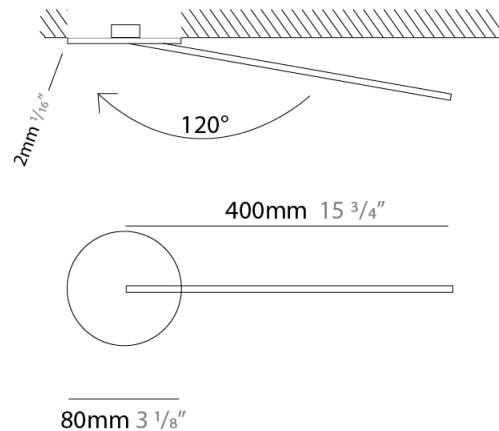

PROJECT
TYPE
SPECIFIER
QUANTITY
DATE

SPILLO 1 ROD ROUND BASE RECESSED

D46022- -

base number
Color   Temperature   Finish   Options

1. To build a product code in our configurator select the specify button on the base model # product page
2. To build a manual product code on this datasheet choose from the options listed below in blue font and add the suffix to the base model #

GENERAL

Series: Spillo
Subseries: Spillo 1 Rod Round Base
Partner: Icone
Division: Design
Installation: Recessed
Product Type: Ceiling Recessed
Mounting Location: Ceiling
Light Distribution: Adjustable

PHYSICAL

Shape: Rectangle
Width (mm): 50
Width (in): $1 \frac{15}{16}$
Height (mm): 400
Height (in): $15 \frac{3}{4}$
Fixture Finish: WHI / BLK / CHR / BGD
Fixture Material: Brass

ELECTRICAL

Lamp Type: LED
Total Output Wattage (W): 4.8
Dimming: 0-10V Dimming
Driver Included: No
Driver Location: Remote
Driver Type: Constant Voltage - 120Vac
Driver Class: Class 2
Input Voltage (V): 120
Output Voltage (V): 12
Upon Request: (Not included, see components) 0-10Vdc dimming / 277Vac

LED

Color Temperature (°K): 2700 / 3000
Nominal Lumen (lm): 440
CRI: >90 CRI
Lamp Life (hrs): 50000

OPTICAL

Adjustability: Tilt 120°

RATINGS AND CERTIFICATIONS

Certified By: Certified for North American Standards
IP rating: IP20