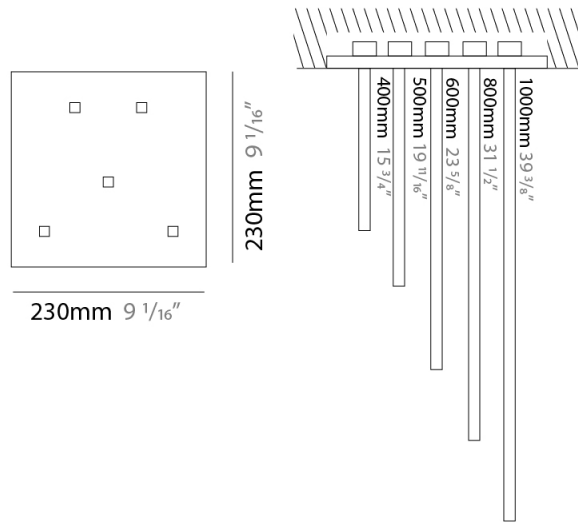

SPILLO 5 ROD RECESSED

D46017- _____ - _____
base number   Color   Finish
                         Temperature   Options

1. To build a product code in our configurator select the specify button on the base model # product page
2. To build a manual product code on this datasheet choose from the options listed below in blue font and add the suffix to the base model #

GENERAL

Series: Spillo
Subseries: Spillo 5 Rod
Partner: Icone
Division: Design
Installation: Recessed
Product Type: Ceiling Recessed
Mounting Location: Ceiling
Light Distribution: Adjustable

PHYSICAL

Shape: Abstract
Width (mm): 50
Width (in): 1 ¹⁵/₁₆
Height (mm): 1000
Height (in): 39 ³/₈
Fixture Finish: WHI / BLK / CHR / BGD
Fixture Material: Brass

ELECTRICAL

Lamp Type: LED
Total Output Wattage (W): 45.72
Dimming: 0-10V Dimming
Driver Included: No
Driver Location: Remote
Driver Type: Constant Voltage - 120 / 277Vac
Driver Class: Class 2
Input Voltage (V): 120 - 277
Output Voltage (V): 12
Upon Request: (Not included, see components) 0-10Vdc dimming / 277Vac

LED

Color Temperature (°K): 2700 / 3000
Nominal Lumen (lm): 3850
CRI: >90 CRI
Lamp Life (hrs): 50000

OPTICAL

Adjustability: Tilt 120°

RATINGS AND CERTIFICATIONS

Certified By: Certified for North American Standards
IP rating: IP20