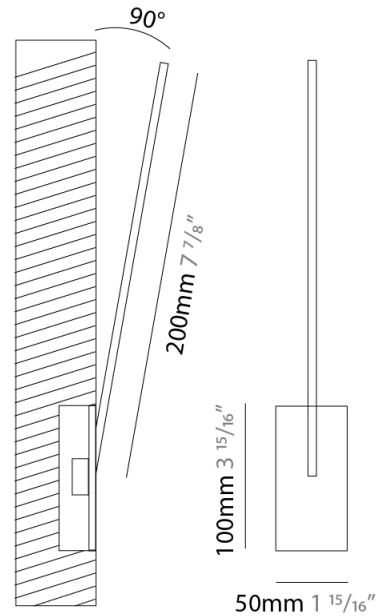

PROJECT	
TYPE	
SPECIFIER	
QUANTITY	
DATE	

SPILLO 1 ROD RECESSED

D46012- -
base number   Color   Finish
                          Temperature   Options

1. To build a product code in our configurator select the specify button on the base model # product page
2. To build a manual product code on this datasheet choose from the options listed below in blue font and add the suffix to the base model #

GENERAL

Series: Spillo
Subseries: Spillo 1 Rod
Partner: Icone
Division: Design
Installation: Recessed
Product Type: Ceiling Recessed
Mounting Location: Ceiling
Light Distribution: Adjustable

PHYSICAL

Shape: Rectangle
Width (mm): 50
Width (in): 1 ¹⁵/₁₆
Height (mm): 200
Height (in): 7 ⁷/₈
Fixture Finish: WHI / BLK / CHR / BGD
Fixture Material: Brass

ELECTRICAL

Lamp Type: LED
Total Output Wattage (W): 2.64
Dimming: 0-10V Dimming
Driver Included: No
Driver Location: Remote
Driver Type: Constant Voltage - 120 / 277Vac
Driver Class: Class 2
Input Voltage (V): 120 - 277
Output Voltage (V): 12
Upon Request: (Not included, see components) 0-10Vdc dimming / 277Vac

LED

Color Temperature (°K): 2700 / 3000
Nominal Lumen (lm): 220
CRI: >90 CRI
Lamp Life (hrs): 50000

OPTICAL

Adjustability: Tilt 120°

RATINGS AND CERTIFICATIONS

Certified By: Certified for North American Standards
IP rating: IP20