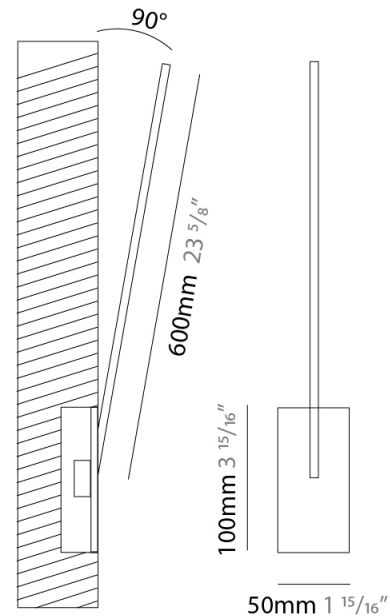

PROJECT	_____
TYPE	_____
SPECIFIER	_____
QUANTITY	_____
DATE	_____

SPILLO 1 ROD RECESSED

D46016- _____ - _____
base number   Color   Finish
                         Temperature   Options

1. To build a product code in our configurator select the specify button on the base model # product page
2. To build a manual product code on this datasheet choose from the options listed below in blue font and add the suffix to the base model #

GENERAL

Series: Spillo
Subseries: Spillo 1 Rod
Partner: Icone
Division: Design
Installation: Recessed
Product Type: Wall Recessed
Mounting Location: Wall
Light Distribution: Adjustable

PHYSICAL

Shape: Rectangle
Width (mm): 50
Width (in): 1 ¹⁵/₁₆"
Height (mm): 600
Height (in): 23 ⁵/₈"
Fixture Finish: WHI / BLK / CHR / BGD
Fixture Material: Brass

ELECTRICAL

Lamp Type: LED
Total Output Wattage (W): 7.92
Dimming: 0-10V Dimming
Driver Included: No
Driver Location: Remote
Driver Type: Constant Voltage - 120Vac
Driver Class: Class 2
Input Voltage (V): 120
Output Voltage (V): 12
Upon Request: (Not included, see components) 0-10Vdc dimming / 277Vac

LED

Color Temperature (°K): 2700 / 3000
Nominal Lumen (lm): 660
CRI: >90 CRI
Lamp Life (hrs): 50000

OPTICAL

Adjustability: Tilt 120°

RATINGS AND CERTIFICATIONS

Certified By: Certified for North American Standards
IP rating: IP20