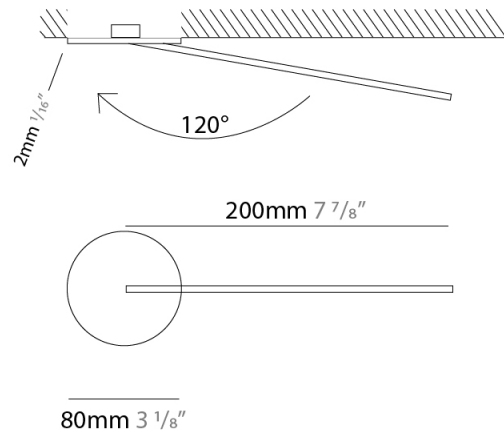

PROJECT	_____
TYPE	_____
SPECIFIER	_____
QUANTITY	_____
DATE	_____

SPILLO 1 ROD RECESSED

D46020- _____ - _____
base number   Color   Finish
                          Temperature   Options

1. To build a product code in our configurator select the specify button on the base model # product page
2. To build a manual product code on this datasheet choose from the options listed below in blue font and add the suffix to the base model #

GENERAL

Series: Spillo
Subseries: Spillo 1 Rod
Partner: Icone
Division: Design
Installation: Recessed
Product Type: Ceiling Recessed
Mounting Location: Ceiling
Light Distribution: Adjustable

PHYSICAL

Shape: Rectangle
Width (mm): 50
Width (in): $1 \frac{15}{16}$
Height (mm): 200
Height (in): $7 \frac{7}{8}$
Fixture Finish: WHI / BLK / CHR / BGD
Fixture Material: Brass

ELECTRICAL

Lamp Type: LED
Total Output Wattage (W): 2.64
Dimming: 0-10V Dimming
Driver Included: No
Driver Location: Remote
Driver Type: Constant Voltage - 120 / 277Vac
Driver Class: Class 2
Input Voltage (V): 120 - 277
Output Voltage (V): 12
Upon Request: (Not included, see components) 0-10Vdc dimming / 277Vac

LED

Color Temperature (°K): 2700 / 3000
Nominal Lumen (lm): 220
CRI: >90 CRI
Lamp Life (hrs): 50000

OPTICAL

Adjustability: Tilt 120°

RATINGS AND CERTIFICATIONS

Certified By: Certified for North American Standards
IP rating: IP20