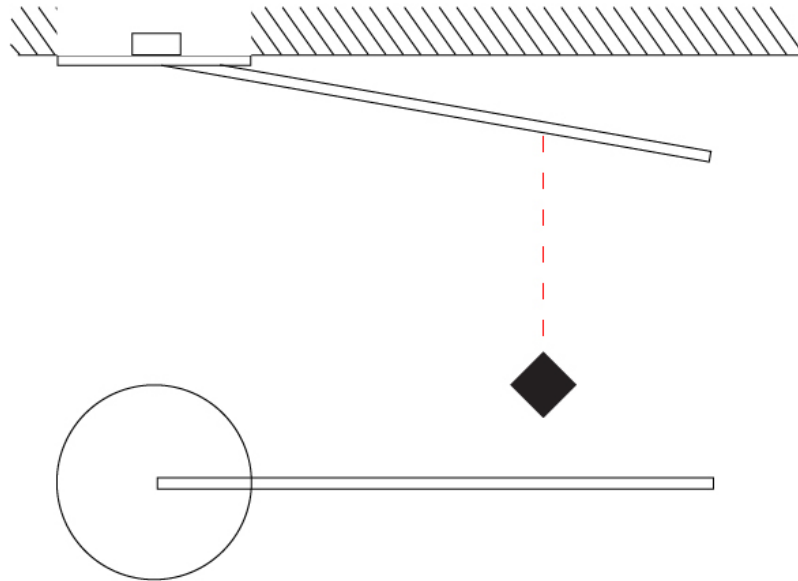

SPILO 1 ROD ROUND BASE RECESSED

D46022-

PROJECT
TYPE
SPECIFIER
QUANTITY
DATE

D