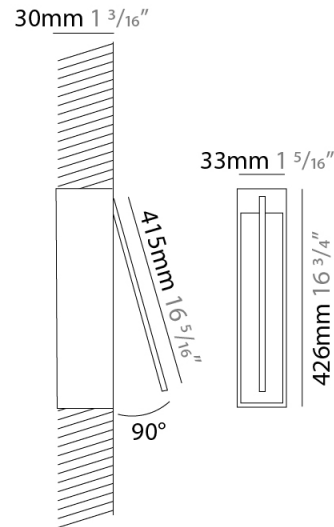

PROJECT	
TYPE	
SPECIFIER	
QUANTITY	
DATE	

SPILLO 1 ROD RECESSED

D46006- -
base number   Color   Finish
                         Temperature   Options

1. To build a product code in our configurator select the specify button on the base model # product page
2. To build a manual product code on this datasheet choose from the options listed below in blue font and add the suffix to the base model #

GENERAL

Series: Spillo
Subseries: Spillo 1 Rod
Brand: Icone
Division: Design
Mounting Type: Recessed
Mounting Location: Wall
Subcategory: Ambient

PHYSICAL

Shape: Rectangle
Width (mm): 33
Width (in): 1 5/16
Height (mm): 426
Height (in): 16 3/4
Min. Recessing Depth (mm): 30
Min. Recessing Depth (in): 1 3/16
Light Distribution: Adjustable
Fixture Finish: WHI / BLK / CHR / BGD
Fixture Material: Brass

ELECTRICAL

Lamp Type: LED
Total Output Wattage (W): 4.8
Dimming: 0-10V Dimming
Driver Included: No
Driver Location: Remote
Driver Type: Constant Voltage - 120Vac
Driver Class: Class 2
Input Voltage (V): 120
Output Voltage (V): 12
Upon Request: (Not included, see components) 0-10Vdc dimming / 277Vac

LED

Color Temperature (°K): 2700 / 3000
Nominal Lumen (lm): 440
CRI: >90 CRI
Lamp Life (hrs): 50000

OPTICAL

Adjustability: Tilt 120°

RATINGS AND CERTIFICATIONS

Certified By: Certified for North American Standards
IP rating: IP20