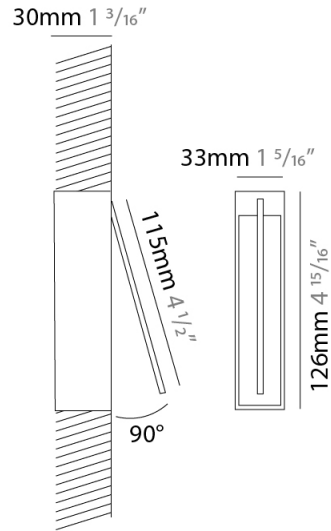

GENERAL

Series: Spillo
 Subseries: Spillo 1 Rod
 Brand: Icone
 Division: Design
 Mounting Type: Recessed
 Mounting Location: Wall
 Subcategory: Ambient

PHYSICAL

Shape: Rectangle
 Width (mm): 33
 Width (in): 1 ⁵/₁₆
 Height (mm): 126
 Height (in): 4 ¹⁵/₁₆
 Min. Recessing Depth (mm): 30
 Min. Recessing Depth (in): 1 ³/₁₆
 Light Distribution: Adjustable
[Fixture Finish: WHI / BLK / CHR / BGD](#)
 Fixture Material: Brass

LED

[Color Temperature \(°K\): 2700 / 3000](#)
 Nominal Lumen (lm): 110
 CRI: >90 CRI
 Lamp Life (hrs): 50000

OPTICAL

Adjustability: Tilt 120°

RATINGS AND CERTIFICATIONS

Certified By: Certified for North American Standards
 IP rating: IP20

GENERAL

Series: Spillo
 Subseries: Spillo 1 Rod
 Brand: Icone
 Division: Design
 Mounting Type: Recessed
 Mounting Location: Wall
 Subcategory: Ambient

PHYSICAL

Shape: Rectangle
 Width (mm): 33
 Width (in): 1 ⁵/₁₆
 Height (mm): 226
 Height (in): 8 ⁷/₈
 Min. Recessing Depth (mm): 30
 Min. Recessing Depth (in): 1 ³/₁₆
 Light Distribution: Adjustable
[Fixture Finish: WHI / BLK / CHR / BGD](#)
 Fixture Material: Brass

GENERAL

Series: Spillo
 Subseries: Spillo 1 Rod
 Brand: Icone
 Division: Design
 Mounting Type: Recessed
 Mounting Location: Wall
 Subcategory: Ambient

PHYSICAL

Shape: Rectangle
 Width (mm): 33
 Width (in): 1 ⁵/₁₆
 Height (mm): 326
 Height (in): 12 ¹³/₁₆
 Min. Recessing Depth (mm): 30
 Min. Recessing Depth (in): 1 ³/₁₆
 Light Distribution: Adjustable
 Fixture Finish: WHI / BLK / CHR / BGD
 Fixture Material: Brass