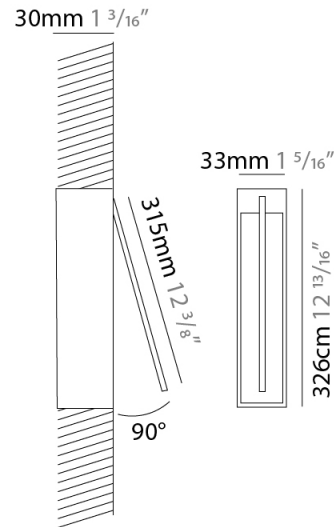

PROJECT
TYPE
SPECIFIER
QUANTITY
DATE

SPILLO 1 ROD RECESSED

D46005- _____ - _____
base number   Color   Finish
                                         Temperature   Options

1. To build a product code in our configurator select the specify button on the base model # product page
2. To build a manual product code on this datasheet choose from the options listed below in blue font and add the suffix to the base model #

GENERAL

Series: Spillo
Subseries: Spillo 1 Rod
Brand: Icone
Division: Design
Mounting Type: Recessed
Mounting Location: Wall
Subcategory: Ambient

PHYSICAL

Shape: Rectangle
Width (mm): 33
Width (in): 1 ⁵/₁₆
Height (mm): 326
Height (in): 12 ¹³/₁₆
Min. Recessing Depth (mm): 30
Min. Recessing Depth (in): 1 ³/₁₆
Light Distribution: Adjustable
Fixture Finish: WHI / BLK / CHR / BGD
Fixture Material: Brass

ELECTRICAL

Lamp Type: LED
Total Output Wattage (W): 3.96
Dimming: 0-10V Dimming
Driver Included: No
Driver Location: Remote
Driver Type: Constant Voltage - 120 / 277Vac
Driver Class: Class 2
Input Voltage (V): 120 - 277
Output Voltage (V): 12
Upon Request: (Not included, see components) 0-10Vdc dimming / 277Vac

LED

Color Temperature (°K): 2700 / 3000
Nominal Lumen (lm): 330
CRI: >90 CRI
Lamp Life (hrs): 50000

OPTICAL

Adjustability: Tilt 120°

RATINGS AND CERTIFICATIONS

Certified By: Certified for North American Standards
IP rating: IP20