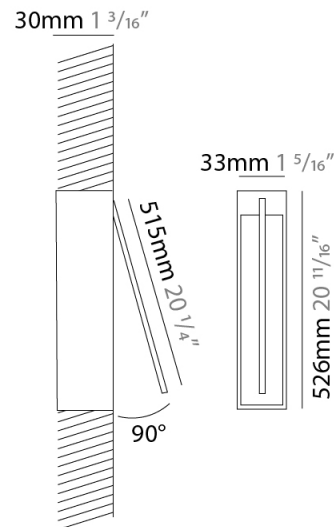

SPILLO 1 ROD RECESSED

D46007- -

base number
Color   Temperature   Finish   Options

1. To build a product code in our configurator select the specify button on the base model # product page
2. To build a manual product code on this datasheet choose from the options listed below in blue font and add the suffix to the base model #

GENERAL

Series: Spillo
Subseries: Spillo 1 Rod
Brand: Icone
Division: Design
Mounting Type: Recessed
Mounting Location: Wall
Subcategory: Ambient

PHYSICAL

Shape: Rectangle
Width (mm): 33
Width (in): 1 ⁵/₁₆
Height (mm): 526
Height (in): 20 ¹¹/₁₆
Min. Recessing Depth (mm): 30
Min. Recessing Depth (in): 1 ³/₁₆
Light Distribution: Adjustable
[Fixture Finish: WHI / BLK / CHR / BGD](#)
Fixture Material: Brass

ELECTRICAL

Lamp Type: LED
Total Output Wattage (W): 6.6
Dimming: 0-10V Dimming
Driver Included: No
Driver Location: Remote
Driver Type: Constant Voltage - 120 / 277Vac
Driver Class: Class 2
Input Voltage (V): 120 - 277
Output Voltage (V): 12
Upon Request: (Not included, see components) 0-10Vdc dimming / 277Vac

LED

[Color Temperature (°K): 2700 / 3000](#)
Nominal Lumen (lm): 550
CRI: >90 CRI
Lamp Life (hrs): 50000

OPTICAL

Adjustability: Tilt 120°

RATINGS AND CERTIFICATIONS

Certified By: Certified for North American Standards
IP rating: IP20

PROJECT
TYPE
SPECIFIER
QUANTITY
DATE