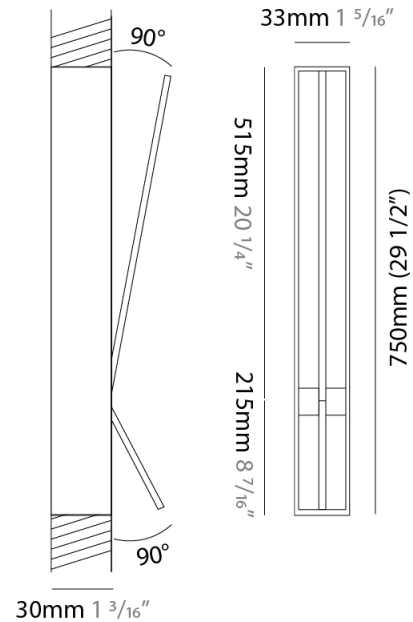

GENERAL

Series: Spillo
 Subseries: Spillo 1 Rod
 Brand: Icone
 Division: Design
 Mounting Type: Recessed
 Mounting Location: Wall
 Subcategory: Ambient

PHYSICAL

Shape: Rectangle
 Width (mm): 33
 Width (in): 1 ⁵/₁₆
 Height (mm): 226
 Height (in): 8 ⁷/₈
 Min. Recessing Depth (mm): 30
 Min. Recessing Depth (in): 1 ³/₁₆
 Light Distribution: Adjustable
[Fixture Finish: WHI / BLK / CHR / BGD](#)
 Fixture Material: Brass

GENERAL

Series: Spillo
 Subseries: Spillo 1 Rod
 Brand: Icone
 Division: Design
 Mounting Type: Recessed
 Mounting Location: Wall
 Subcategory: Ambient

PHYSICAL

Shape: Rectangle
 Width (mm): 33
 Width (in): 1 ⁵/₁₆
 Height (mm): 326
 Height (in): 12 ¹³/₁₆
 Min. Recessing Depth (mm): 30
 Min. Recessing Depth (in): 1 ³/₁₆
 Light Distribution: Adjustable
 Fixture Finish: WHI / BLK / CHR / BGD
 Fixture Material: Brass

GENERAL

Series: Spillo
 Subseries: Spillo 2 Rod
 Brand: Icone
 Division: Design
 Mounting Type: Recessed
 Mounting Location: Wall
 Subcategory: Ambient

PHYSICAL

Shape: Rectangle
 Width (mm): 33
 Width (in): 1 5/16
 Height (mm): 750
 Height (in): 29 1/2
 Min. Recessing Depth (mm): 30
 Min. Recessing Depth (in): 1 3/16
 Light Distribution: Adjustable
[Fixture Finish: WHI / BLK / CHR / BGD](#)
 Fixture Material: Brass

LED

[Color Temperature \(°K\): 2700 / 3000](#)
 Nominal Lumen (lm): 770
 CRI: >90 CRI
 Lamp Life (hrs): 50000

OPTICAL

Adjustability: Tilt 90°

RATINGS AND CERTIFICATIONS

Certified By: Certified for North American Standards
 IP rating: IP20