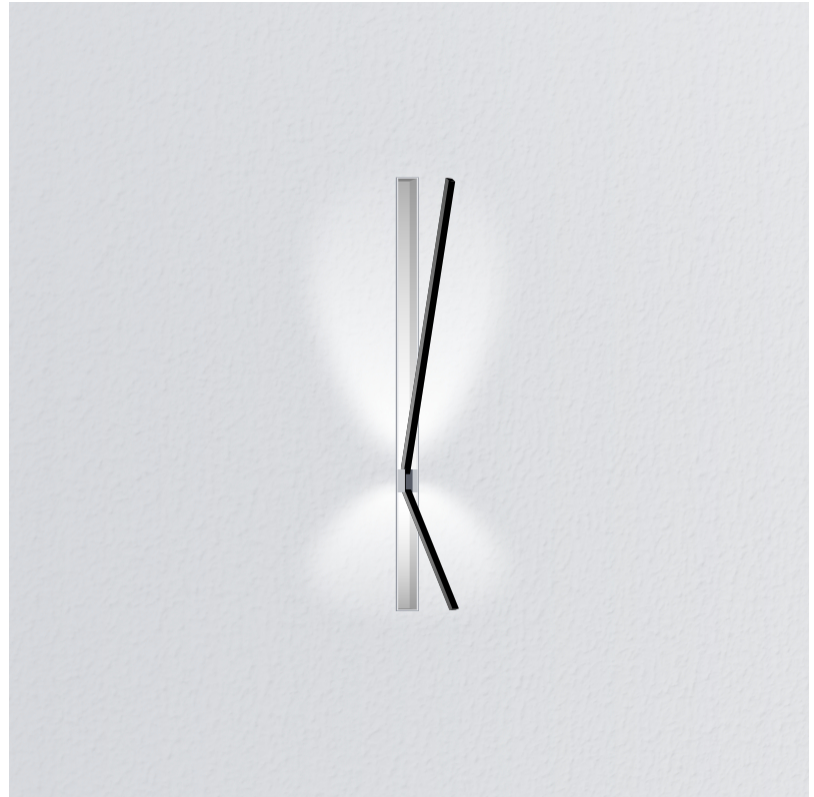

PROJECT	_____
TYPE	_____
SPECIFIER	_____
QUANTITY	_____
DATE	_____

SPILLO 2 ROD RECESSED

D46026- _____ - _____

base number   Color   Finish
Temperature   Options

1. To build a product code in our configurator select the specify button on the base model # product page
2. To build a manual product code on this datasheet choose from the options listed below in blue font and add the suffix to the base model #

GENERAL

Series: Spillo
Subseries: Spillo 2 Rod
Brand: Icone
Division: Design
Mounting Type: Recessed
Mounting Location: Wall
Subcategory: Ambient

PHYSICAL

Shape: Rectangle
Width (mm): 33
Width (in): 1 5/16
Height (mm): 750
Height (in): 29 1/2
Min. Recessing Depth (mm): 30
Min. Recessing Depth (in): 1 3/16
Light Distribution: Adjustable
[Fixture Finish: WHI / BLK / CHR / BGD](#)
Fixture Material: Brass

ELECTRICAL

Lamp Type: LED
Total Output Wattage (W): 9.24
Dimming: 0-10V Dimming
Driver Included: No
Driver Location: Remote
Driver Type: Constant Voltage - 120Vac
Driver Class: Class 2
Input Voltage (V): 120 - 277
Output Voltage (V): 12
Upon Request: (Not included, see components) 0-10Vdc dimming / 277Vac

LED

[Color Temperature (°K): 2700 / 3000](#)
Nominal Lumen (lm): 770
CRI: >90 CRI
Lamp Life (hrs): 50000

OPTICAL

Adjustability: Tilt 90°

RATINGS AND CERTIFICATIONS

Certified By: Certified for North American Standards
IP rating: IP20