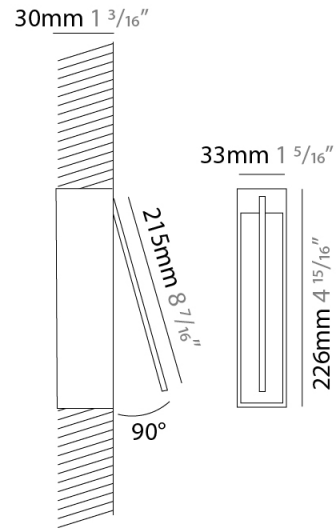

PROJECT
TYPE
SPECIFIER
QUANTITY
DATE

SPILLO 1 ROD RECESSED

D46004- -

base number
Color   Temperature   Finish   Options

1. To build a product code in our configurator select the specify button on the base model # product page
2. To build a manual product code on this datasheet choose from the options listed below in blue font and add the suffix to the base model #

GENERAL

Series: Spillo
Subseries: Spillo 1 Rod
Brand: Icone
Division: Design
Mounting Type: Recessed
Mounting Location: Wall
Subcategory: Ambient

PHYSICAL

Shape: Rectangle
Width (mm): 33
Width (in): 1 ⁵/₁₆
Height (mm): 226
Height (in): 8 ⁷/₈
Min. Recessing Depth (mm): 30
Min. Recessing Depth (in): 1 ³/₁₆
Light Distribution: Adjustable
[Fixture Finish: WHI / BLK / CHR / BGD](#)
Fixture Material: Brass

ELECTRICAL

Lamp Type: LED
Total Output Wattage (W): 2.64
Dimming: 0-10V Dimming
Driver Included: No
Driver Location: Remote
Driver Type: Constant Voltage - 120 / 277Vac
Driver Class: Class 2
Input Voltage (V): 120 - 277
Output Voltage (V): 12
Upon Request: (Not included, see components) 0-10Vdc dimming / 277Vac

LED

[Color Temperature (°K): 2700 / 3000](#)
Nominal Lumen (lm): 220
CRI: >90 CRI
Lamp Life (hrs): 50000

OPTICAL

Adjustability: Tilt 120°

RATINGS AND CERTIFICATIONS

Certified By: Certified for North American Standards
IP rating: IP20