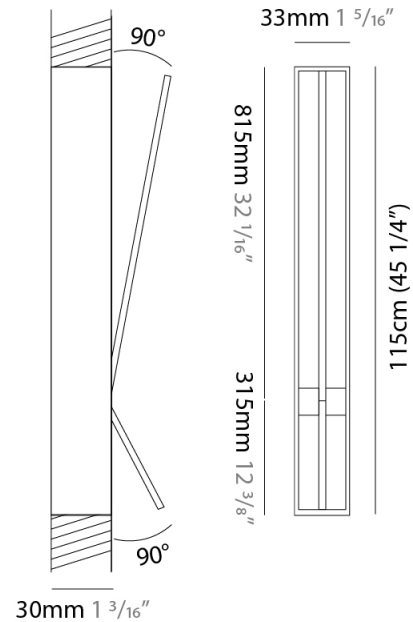

GENERAL

Series: Spillo
 Subseries: Spillo 1 Rod
 Brand: Icone
 Division: Design
 Mounting Type: Recessed
 Mounting Location: Wall
 Subcategory: Ambient

PHYSICAL

Shape: Rectangle
 Width (mm): 33
 Width (in): 1 5/16
 Height (mm): 426
 Height (in): 16 3/4
 Min. Recessing Depth (mm): 30
 Min. Recessing Depth (in): 1 3/16
 Light Distribution: Adjustable
 Fixture Finish: WHI / BLK / CHR / BGD
 Fixture Material: Brass

GENERAL

Series: Spillo
 Subseries: Spillo 1 Rod
 Brand: Icone
 Division: Design
 Mounting Type: Recessed
 Mounting Location: Wall
 Subcategory: Ambient

PHYSICAL

Shape: Rectangle
 Width (mm): 33
 Width (in): 1 ⁵/₁₆
 Height (mm): 526
 Height (in): 20 ¹¹/₁₆
 Min. Recessing Depth (mm): 30
 Min. Recessing Depth (in): 1 ³/₁₆
 Light Distribution: Adjustable
[Fixture Finish: WHI / BLK / CHR / BGD](#)
 Fixture Material: Brass

GENERAL

Series: Spillo
 Subseries: Spillo 2 Rod
 Brand: Icone
 Division: Design
 Mounting Type: Recessed
 Mounting Location: Wall
 Subcategory: Ambient

PHYSICAL

Shape: Rectangle
 Width (mm): 33
 Width (in): 1 ⁵/₁₆
 Height (mm): 1150
 Height (in): 45 ¹/₄
 Min. Recessing Depth (mm): 30
 Min. Recessing Depth (in): 1 ³/₁₆
 Light Distribution: Adjustable
 Fixture Finish: WHI / BLK / CHR / BGD
 Fixture Material: Brass

LED

Color Temperature (°K): 2700 / 3000
 Nominal Lumen (lm): 1210
 CRI: >90 CRI
 Lamp Life (hrs): 50000

OPTICAL

Adjustability: Tilt 90°

RATINGS AND CERTIFICATIONS

Certified By: Certified for North American Standards
 IP rating: IP20