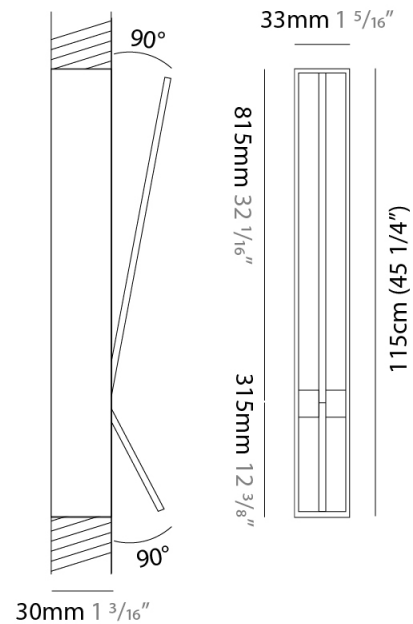

PROJECT
TYPE
SPECIFIER
QUANTITY
DATE

SPILLO 2 ROD RECESSED

D46027- -

base number
Color   Temperature   Finish   Options

1. To build a product code in our configurator select the specify button on the base model # product page
2. To build a manual product code on this datasheet choose from the options listed below in blue font and add the suffix to the base model #

GENERAL

Series: Spillo
Subseries: Spillo 2 Rod
Brand: Icone
Division: Design
Mounting Type: Recessed
Mounting Location: Wall
Subcategory: Ambient

PHYSICAL

Shape: Rectangle
Width (mm): 33
Width (in): 1 ⁵/₁₆
Height (mm): 1150
Height (in): 45 ¹/₄
Min. Recessing Depth (mm): 30
Min. Recessing Depth (in): 1 ³/₁₆
Light Distribution: Adjustable
Fixture Finish: WHI / BLK / CHR / BGD
Fixture Material: Brass

ELECTRICAL

Lamp Type: LED
Total Output Wattage (W): 14.52
Dimming: 0-10V Dimming
Driver Included: No
Driver Location: Remote
Driver Type: Constant Voltage - 120Vac
Driver Class: Class 2
Input Voltage (V): 120 - 277
Output Voltage (V): 12
Upon Request: (Not included, see components) 0-10Vdc dimming / 277Vac

LED

Color Temperature (°K): 2700 / 3000
Nominal Lumen (lm): 1210
CRI: >90 CRI
Lamp Life (hrs): 50000

OPTICAL

Adjustability: Tilt 90°

RATINGS AND CERTIFICATIONS

Certified By: Certified for North American Standards
IP rating: IP20