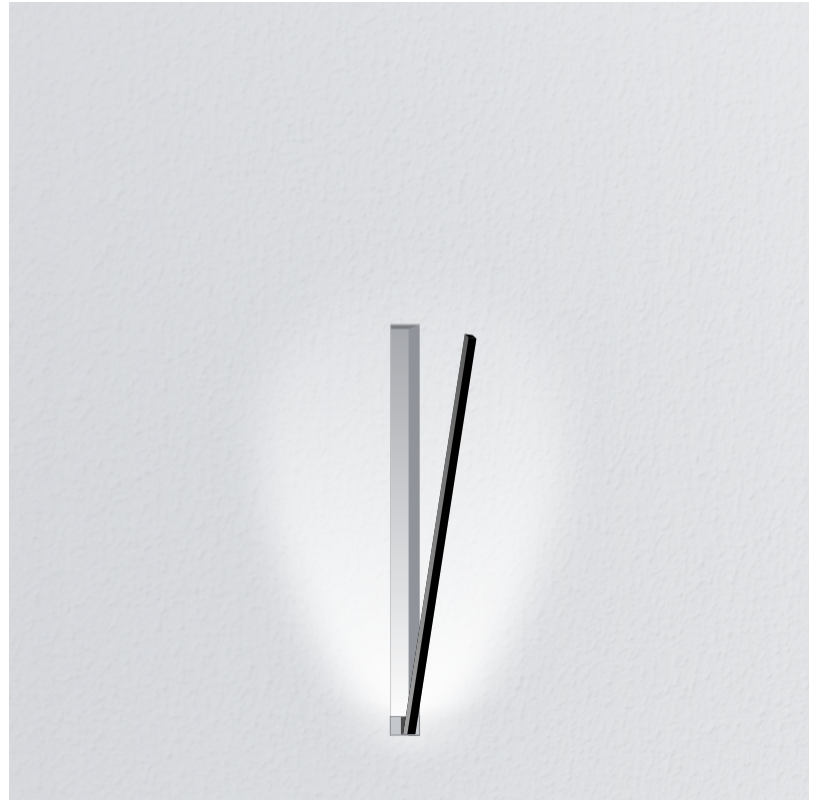

SPILLO 1 ROD RECESSED

D46006- -

base number
Color   Finish
Temperature   Options

1. To build a product code in our configurator select the specify button on the base model # product page
2. To build a manual product code on this datasheet choose from the options listed below in blue font and add the suffix to the base model #

GENERAL

Series: Spillo
Subseries: Spillo 1 Rod
Brand: Icone
Division: Design
Mounting Type: Recessed
Mounting Location: Wall
Subcategory: Ambient

PHYSICAL

Shape: Rectangle
Width (mm): 33
Width (in): 1 ⁵/₁₆
Height (mm): 426
Height (in): 16 ³/₄
Min. Recessing Depth (mm): 30
Min. Recessing Depth (in): 1 ³/₁₆
Light Distribution: Adjustable
Fixture Finish: WHI / BLK / CHR / BGD
Fixture Material: Brass

ELECTRICAL

Lamp Type: LED
Total Output Wattage (W): 4.8
Dimming: 0-10V Dimming
Driver Included: No
Driver Location: Remote
Driver Type: Constant Voltage - 120Vac
Driver Class: Class 2
Input Voltage (V): 120
Output Voltage (V): 12
Upon Request: (Not included, see components) 0-10Vdc dimming / 277Vac

LED

Color Temperature (°K): 2700 / 3000
Nominal Lumen (lm): 440
CRI: >90 CRI
Lamp Life (hrs): 50000

OPTICAL

Adjustability: Tilt 120°

RATINGS AND CERTIFICATIONS

Certified By: Certified for North American Standards
IP rating: IP20

PROJECT
TYPE
SPECIFIER
QUANTITY
DATE