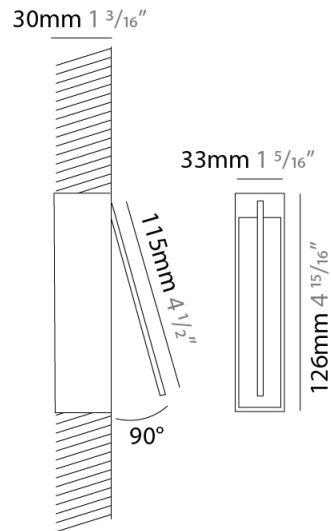

GENERAL

Series: Spillo
 Subseries: Spillo 1 Rod
 Brand: Icone
 Division: Design
 Mounting Type: Recessed
 Mounting Location: Wall
 Subcategory: Ambient

PHYSICAL

Shape: Rectangle
 Width (mm): 33
 Width (in): 1 ⁵/₁₆
 Height (mm): 126
 Height (in): 4 ¹⁵/₁₆
 Min. Recessing Depth (mm): 30
 Min. Recessing Depth (in): 1 ³/₁₆
 Light Distribution: Adjustable
[Fixture Finish: WHI / BLK / CHR / BGD](#)
 Fixture Material: Brass

LED

[Color Temperature \(°K\): 2700 / 3000](#)
 Nominal Lumen (lm): 110
 CRI: >90 CRI
 Lamp Life (hrs): 50000

OPTICAL

Adjustability: Tilt 120°

RATINGS AND CERTIFICATIONS

Certified By: Certified for North American Standards
 IP rating: IP20

GENERAL

Series: Spillo
 Subseries: Spillo 1 Rod
 Brand: Icone
 Division: Design
 Mounting Type: Recessed
 Mounting Location: Wall
 Subcategory: Ambient

PHYSICAL

Shape: Rectangle
 Width (mm): 33
 Width (in): 1 5/16
 Height (mm): 226
 Height (in): 8 7/8
 Min. Recessing Depth (mm): 30
 Min. Recessing Depth (in): 1 3/16
 Light Distribution: Adjustable
[Fixture Finish: WHI / BLK / CHR / BGD](#)
 Fixture Material: Brass

GENERAL

Series: Spillo
 Subseries: Spillo 1 Rod
 Brand: Icone
 Division: Design
 Mounting Type: Recessed
 Mounting Location: Wall
 Subcategory: Ambient

PHYSICAL

Shape: Rectangle
 Width (mm): 33
 Width (in): 1 ⁵/₁₆
 Height (mm): 326
 Height (in): 12 ¹³/₁₆
 Min. Recessing Depth (mm): 30
 Min. Recessing Depth (in): 1 ³/₁₆
 Light Distribution: Adjustable
[Fixture Finish: WHI / BLK / CHR / BGD](#)
 Fixture Material: Brass