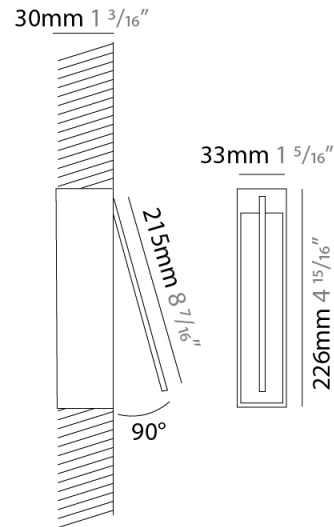

GENERAL

Series: Spillo
 Subseries: Spillo 1 Rod
 Brand: Icone
 Division: Design
 Mounting Type: Recessed
 Mounting Location: Wall
 Subcategory: Ambient

PHYSICAL

Shape: Rectangle
 Width (mm): 33
 Width (in): 1 ⁵/₁₆
 Height (mm): 126
 Height (in): 4 ¹⁵/₁₆
 Min. Recessing Depth (mm): 30
 Min. Recessing Depth (in): 1 ³/₁₆
 Light Distribution: Adjustable
[Fixture Finish: WHI / BLK / CHR / BGD](#)
 Fixture Material: Brass

GENERAL

Series: Spillo
 Subseries: Spillo 1 Rod
 Brand: Icone
 Division: Design
 Mounting Type: Recessed
 Mounting Location: Wall
 Subcategory: Ambient

PHYSICAL

Shape: Rectangle
 Width (mm): 33
 Width (in): 1 5/16
 Height (mm): 226
 Height (in): 8 7/8
 Min. Recessing Depth (mm): 30
 Min. Recessing Depth (in): 1 3/16
 Light Distribution: Adjustable
[Fixture Finish: WHI / BLK / CHR / BGD](#)
 Fixture Material: Brass

LED

[Color Temperature \(°K\): 2700 / 3000](#)
 Nominal Lumen (lm): 220
 CRI: >90 CRI
 Lamp Life (hrs): 50000

OPTICAL

Adjustability: Tilt 120°

RATINGS AND CERTIFICATIONS

Certified By: Certified for North American Standards
 IP rating: IP20

GENERAL

Series: Spillo
 Subseries: Spillo 1 Rod
 Brand: Icone
 Division: Design
 Mounting Type: Recessed
 Mounting Location: Wall
 Subcategory: Ambient

PHYSICAL

Shape: Rectangle
 Width (mm): 33
 Width (in): 1 ⁵/₁₆
 Height (mm): 326
 Height (in): 12 ¹³/₁₆
 Min. Recessing Depth (mm): 30
 Min. Recessing Depth (in): 1 ³/₁₆
 Light Distribution: Adjustable
[Fixture Finish: WHI / BLK / CHR / BGD](#)
 Fixture Material: Brass