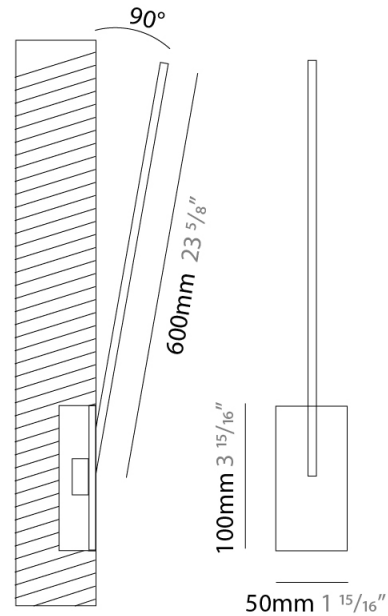

PROJECT	_____
TYPE	_____
SPECIFIER	_____
QUANTITY	_____
DATE	_____

SPILLO 1 ROD RECESSED

D46016- _____ - _____
base number   Color   Finish
                                 Temperature   Options

1. To build a product code in our configurator select the specify button on the base model # product page
2. To build a manual product code on this datasheet choose from the options listed below in blue font and add the suffix to the base model #

GENERAL

Series: Spillo
Subseries: Spillo 1 Rod
Brand: Icone
Division: Design
Mounting Type: Recessed
Mounting Location: Wall
Subcategory: Ambient

PHYSICAL

Shape: Rectangle
Width (mm): 50
Width (in): 1 15/16
Height (mm): 600
Height (in): 23 5/8
Light Distribution: Adjustable
Fixture Finish: WHI / BLK / CHR / BGD
Fixture Material: Brass

ELECTRICAL

Lamp Type: LED
Total Output Wattage (W): 7.92
Dimming: 0-10V Dimming
Driver Included: No
Driver Location: Remote
Driver Type: Constant Voltage - 120Vac
Driver Class: Class 2
Input Voltage (V): 120
Output Voltage (V): 12
Upon Request: (Not included, see components) 0-10Vdc dimming / 277Vac

LED

Color Temperature (°K): 2700 / 3000
Nominal Lumen (lm): 660
CRI: >90 CRI
Lamp Life (hrs): 50000

OPTICAL

Adjustability: Tilt 120°

RATINGS AND CERTIFICATIONS

Certified By: Certified for North American Standards
IP rating: IP20