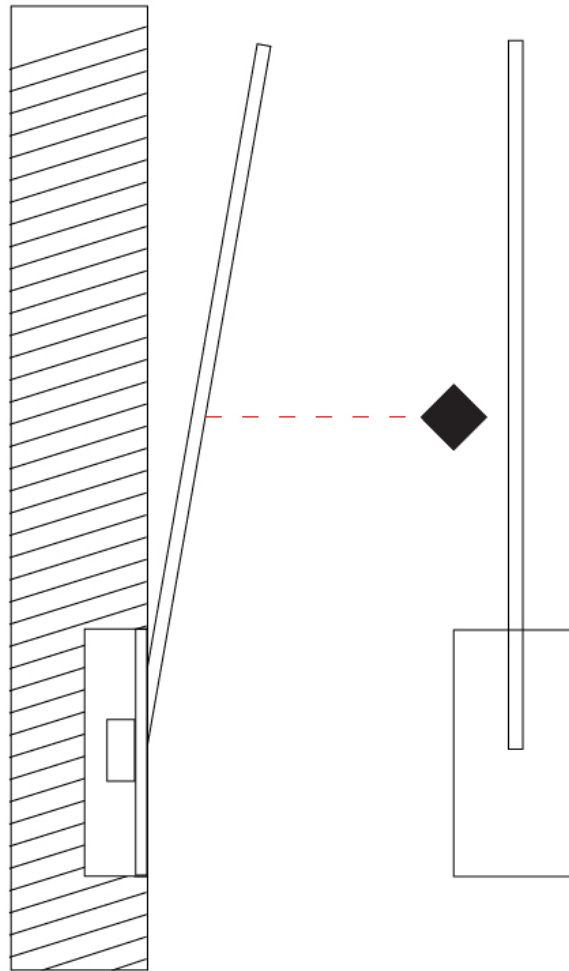

SPILLO 1 ROD RECESSED

D46018-

PROJECT

TYPE

SPECIFIER

QUANTITY

DATE

D