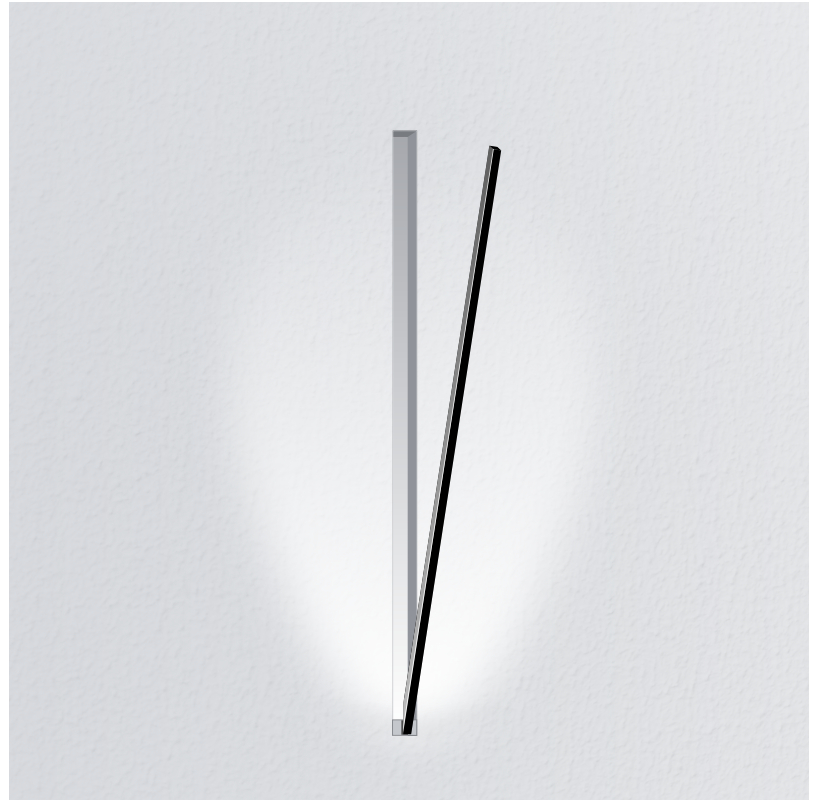

PROJECT	_____
TYPE	_____
SPECIFIER	_____
QUANTITY	_____
DATE	_____

SPILLO 1 ROD RECESSED

D46009- _____ - _____

base number   Color _____   Finish _____
                                 Temperature   Options

1. To build a product code in our configurator select the specify button on the base model # product page
2. To build a manual product code on this datasheet choose from the options listed below in blue font and add the suffix to the base model #

GENERAL

Series: Spillo
Subseries: Spillo 1 Rod
Brand: Icone
Division: Design
Mounting Type: Recessed
Mounting Location: Wall
Subcategory: Ambient

PHYSICAL

Shape: Rectangle
Width (mm): 33
Width (in): 1 ⁵/₁₆
Height (mm): 826
Height (in): 32 ¹/₂
Min. Recessing Depth (mm): 30
Min. Recessing Depth (in): 1 ³/₁₆
Light Distribution: Adjustable
[Fixture Finish: WHI / BLK / CHR / BGD](#)
Fixture Material: Brass

ELECTRICAL

Lamp Type: LED
Total Output Wattage (W): 10.56
Dimming: 0-10V Dimming
Driver Included: No
Driver Location: Remote
Driver Type: Constant Voltage - 120Vac
Driver Class: Class 2
Input Voltage (V): 120
Output Voltage (V): 12
Upon Request: (Not included, see components) 0-10Vdc dimming / 277Vac

LED

[Color Temperature (°K): 2700 / 3000](#)
Nominal Lumen (lm): 880
CRI: >90 CRI
Lamp Life (hrs): 50000

OPTICAL

Adjustability: Tilt 120°

RATINGS AND CERTIFICATIONS

Certified By: Certified for North American Standards
IP rating: IP20