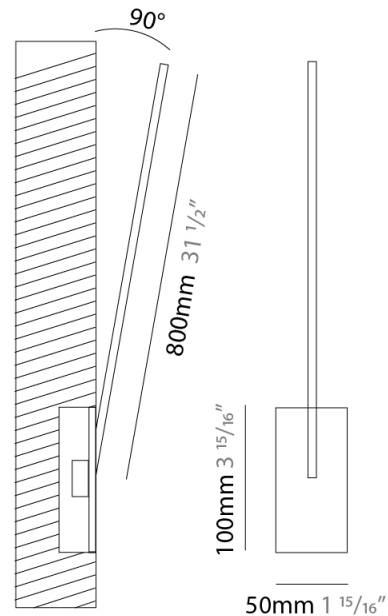

PROJECT	_____
TYPE	_____
SPECIFIER	_____
QUANTITY	_____
DATE	_____

SPILLO 1 ROD RECESSED

D46018- _____ - _____
base number   Color   Finish
                         Temperature   Options

1. To build a product code in our configurator select the specify button on the base model # product page
2. To build a manual product code on this datasheet choose from the options listed below in blue font and add the suffix to the base model #

GENERAL

Series: Spillo
Subseries: Spillo 1 Rod
Brand: Icone
Division: Design
Mounting Type: Recessed
Mounting Location: Wall
Subcategory: Ambient

PHYSICAL

Shape: Rectangle
Width (mm): 50
Width (in): 1 15/16
Height (mm): 800
Height (in): 31 1/2
Light Distribution: Adjustable
Fixture Finish: WHI / BLK / CHR / BGD
Fixture Material: Brass

ELECTRICAL

Lamp Type: LED
Total Output Wattage (W): 10.56
Dimming: 0-10V Dimming
Driver Included: No
Driver Location: Remote
Driver Type: Constant Voltage - 120Vac
Driver Class: Class 2
Input Voltage (V): 120
Output Voltage (V): 12
Upon Request: (Not included, see components) 0-10Vdc dimming / 277Vac

LED

Color Temperature (°K): 2700 / 3000
Nominal Lumen (lm): 880
CRI: >90 CRI
Lamp Life (hrs): 50000

OPTICAL

Adjustability: Tilt 120°

RATINGS AND CERTIFICATIONS

Certified By: Certified for North American Standards
IP rating: IP20