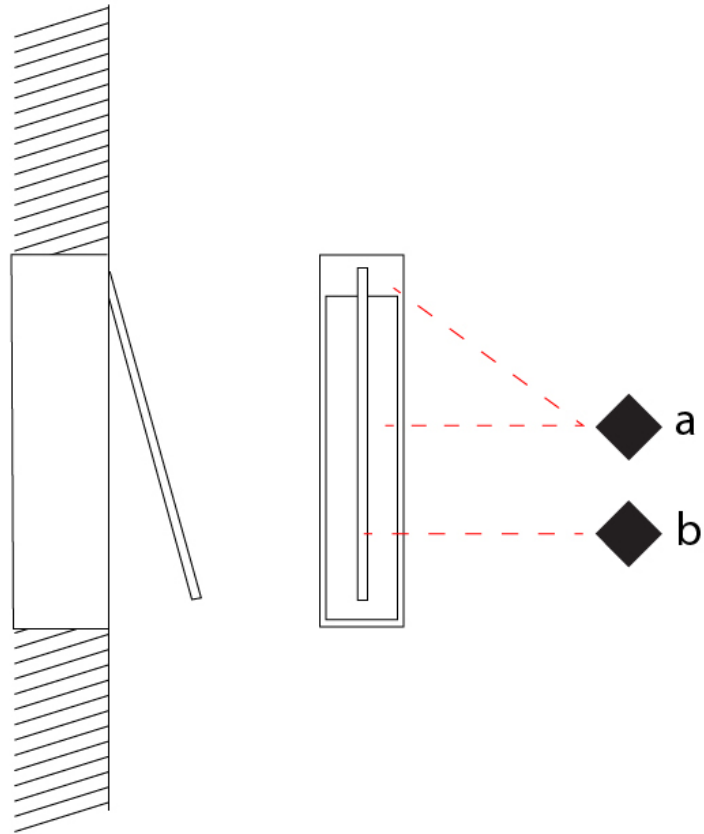

SPILO 1 ROD RECESSED

D46009-

PROJECT

TYPE

SPECIFIER

QUANTITY

DATE

D