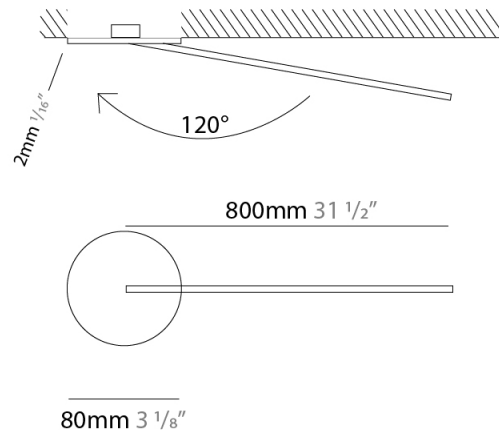

PROJECT	_____
TYPE	_____
SPECIFIER	_____
QUANTITY	_____
DATE	_____

SPILLO 1 ROD RECESSED

D46025- _____ - _____
base number   Color   Finish
                         Temperature   Options

1. To build a product code in our configurator select the specify button on the base model # product page
2. To build a manual product code on this datasheet choose from the options listed below in blue font and add the suffix to the base model #

GENERAL

Series: Spillo
Subseries: Spillo 1 Rod
Brand: Icone
Division: Design
Mounting Type: Recessed
Mounting Location: Wall
Subcategory: Ambient

PHYSICAL

Shape: Rectangle
Width (mm): 50
Width (in): 1 ¹⁵/₁₆
Height (mm): 800
Height (in): 31 1/2
Light Distribution: Adjustable
Fixture Finish: WHI / BLK / CHR / BGD
Fixture Material: Brass

ELECTRICAL

Lamp Type: LED
Total Output Wattage (W): 10.56
Dimming: 0-10V Dimming
Driver Included: No
Driver Location: Remote
Driver Type: Constant Voltage - 120Vac
Driver Class: Class 2
Input Voltage (V): 120
Output Voltage (V): 12
Upon Request: (Not included, see components) 0-10Vdc dimming / 277Vac

LED

Color Temperature (°K): 2700 / 3000
Nominal Lumen (lm): 880
CRI: >90 CRI
Lamp Life (hrs): 50000

OPTICAL

Adjustability: Tilt 120°

RATINGS AND CERTIFICATIONS

Certified By: Certified for North American Standards
IP rating: IP20