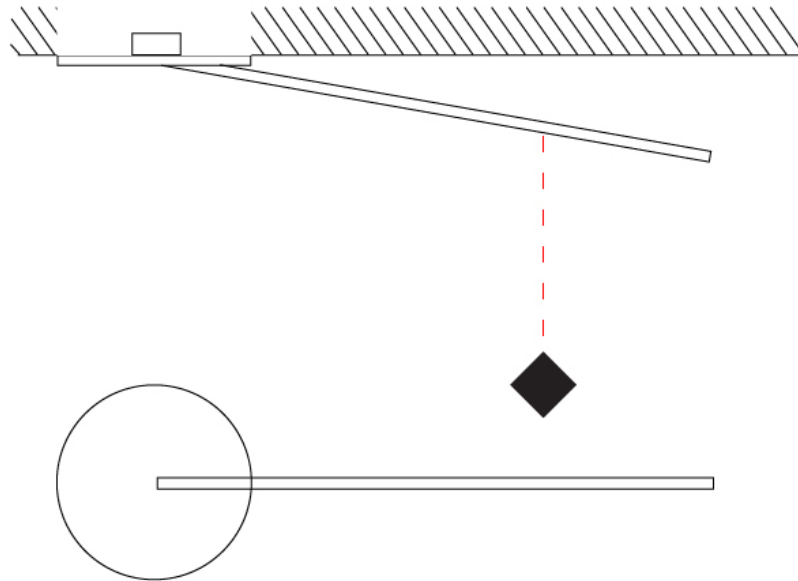

SPILO 1 ROD RECESSED

D46025-

PROJECT	_____
TYPE	_____
SPECIFIER	_____
QUANTITY	_____
DATE	_____

D