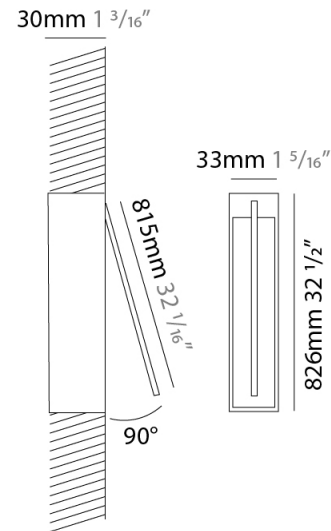

PROJECT	_____
TYPE	_____
SPECIFIER	_____
QUANTITY	_____
DATE	_____

SPILLO 1 ROD RECESSED

D46009- _____ - _____

base number   Color _____   Finish _____
                                 Temperature   Options

1. To build a product code in our configurator select the specify button on the base model # product page
2. To build a manual product code on this datasheet choose from the options listed below in blue font and add the suffix to the base model #

GENERAL

Series: Spillo
Subseries: Spillo 1 Rod
Brand: Icone
Division: Design
Mounting Type: Recessed
Mounting Location: Wall
Subcategory: Ambient

PHYSICAL

Shape: Rectangle
Width (mm): 33
Width (in): 1 ⁵/₁₆
Height (mm): 826
Height (in): 32 ¹/₂
Min. Recessing Depth (mm): 30
Min. Recessing Depth (in): 1 ³/₁₆
Light Distribution: Adjustable
[Fixture Finish: WHI / BLK / CHR / BGD](#)
Fixture Material: Brass

ELECTRICAL

Lamp Type: LED
Total Output Wattage (W): 10.56
Dimming: 0-10V Dimming
Driver Included: No
Driver Location: Remote
Driver Type: Constant Voltage - 120Vac
Driver Class: Class 2
Input Voltage (V): 120
Output Voltage (V): 12
Upon Request: (Not included, see components) 0-10Vdc dimming / 277Vac

LED

[Color Temperature (°K): 2700 / 3000](#)
Nominal Lumen (lm): 880
CRI: >90 CRI
Lamp Life (hrs): 50000

OPTICAL

Adjustability: Tilt 120°

RATINGS AND CERTIFICATIONS

Certified By: Certified for North American Standards
IP rating: IP20