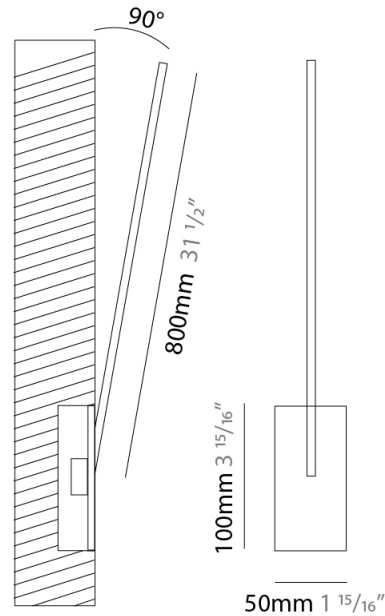

PROJECT	_____
TYPE	_____
SPECIFIER	_____
QUANTITY	_____
DATE	_____

SPILLO 1 ROD RECESSED

D46018- _____ - _____
base number   Color   Finish
                         Temperature   Options

1. To build a product code in our configurator select the specify button on the base model # product page
2. To build a manual product code on this datasheet choose from the options listed below in blue font and add the suffix to the base model #

GENERAL

Series: Spillo
Subseries: Spillo 1 Rod
Brand: Icone
Division: Design
Mounting Type: Recessed
Mounting Location: Wall
Subcategory: Ambient

PHYSICAL

Shape: Rectangle
Width (mm): 50
Width (in): 1 15/16
Height (mm): 800
Height (in): 31 1/2
Light Distribution: Adjustable
Fixture Finish: WHI / BLK / CHR / BGD
Fixture Material: Brass

ELECTRICAL

Lamp Type: LED
Total Output Wattage (W): 10.56
Dimming: 0-10V Dimming
Driver Included: No
Driver Location: Remote
Driver Type: Constant Voltage - 120Vac
Driver Class: Class 2
Input Voltage (V): 120
Output Voltage (V): 12
Upon Request: (Not included, see components) 0-10Vdc dimming / 277Vac

LED

Color Temperature (°K): 2700 / 3000
Nominal Lumen (lm): 880
CRI: >90 CRI
Lamp Life (hrs): 50000

OPTICAL

Adjustability: Tilt 120°

RATINGS AND CERTIFICATIONS

Certified By: Certified for North American Standards
IP rating: IP20