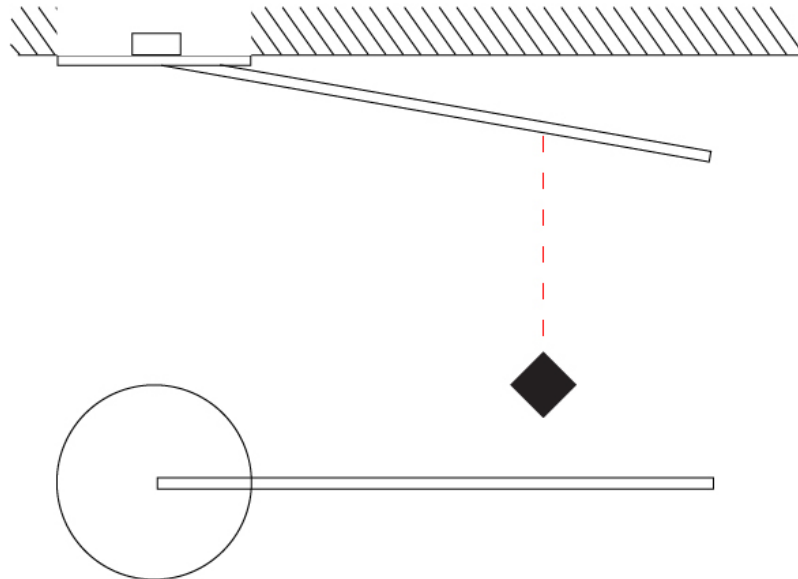

SPILO 1 ROD RECESSED

D46025-

PROJECT

TYPE

SPECIFIER

QUANTITY

DATE

D