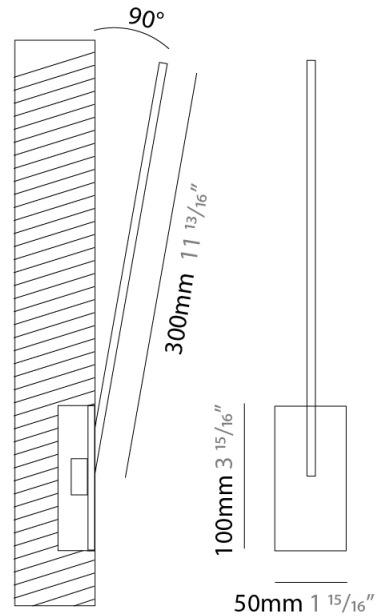

GENERAL

Series: Spillo
 Subseries: Spillo 1 Rod
 Brand: Icone
 Division: Design
 Mounting Type: Recessed
 Mounting Location: Wall
 Subcategory: Ambient

PHYSICAL

Shape: Rectangle
 Width (mm): 50
 Width (in): 1 15/16
 Height (mm): 300
 Height (in): 11 13/16
 Light Distribution: Adjustable
 Fixture Finish: WHI / BLK / CHR / BGD
 Fixture Material: Brass

LED

Color Temperature (°K): 2700 / 3000
 Nominal Lumen (lm): 330
 CRI: >90 CRI
 Lamp Life (hrs): 50000

OPTICAL

Adjustability: Tilt 120°

RATINGS AND CERTIFICATIONS

Certified By: Certified for North American Standards
 IP rating: IP20

GENERAL

Series: Spillo
 Subseries: Spillo 1 Rod
 Brand: Icone
 Division: Design
 Mounting Type: Recessed
 Mounting Location: Wall
 Subcategory: Ambient

PHYSICAL

Shape: Rectangle
 Width (mm): 50
 Width (in): 1 ¹⁵/₁₆
 Height (mm): 300
 Height (in): 11 ¹³/₁₆
 Light Distribution: Adjustable
 Fixture Finish: WHI / BLK / CHR / BGD
 Fixture Material: Brass