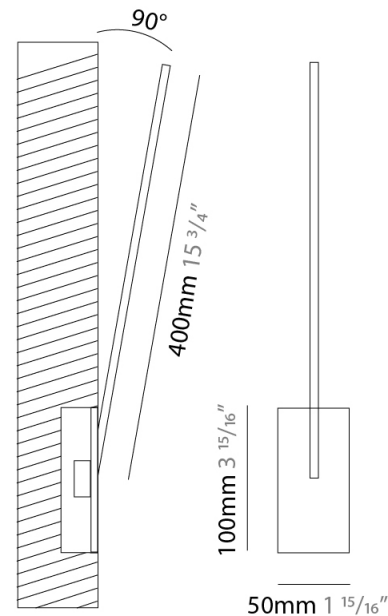

PROJECT	
TYPE	
SPECIFIER	
QUANTITY	
DATE	

SPILLO 1 ROD RECESSED

D46014- -
base number   Color   Finish
                          Temperature   Options

1. To build a product code in our configurator select the specify button on the base model # product page
2. To build a manual product code on this datasheet choose from the options listed below in blue font and add the suffix to the base model #

GENERAL

Series: Spillo
Subseries: Spillo 1 Rod
Brand: Icone
Division: Design
Mounting Type: Recessed
Mounting Location: Wall
Subcategory: Ambient

PHYSICAL

Shape: Rectangle
Width (mm): 50
Width (in): 1 15/16
Height (mm): 400
Height (in): 15 3/4
Light Distribution: Adjustable
Fixture Finish: WHI / BLK / CHR / BGD
Fixture Material: Brass

ELECTRICAL

Lamp Type: LED
Total Output Wattage (W): 4.8
Dimming: 0-10V Dimming
Driver Included: No
Driver Location: Remote
Driver Type: Constant Voltage - 120Vac
Driver Class: Class 2
Input Voltage (V): 120
Output Voltage (V): 12
Upon Request: (Not included, see components) 0-10Vdc dimming / 277Vac

LED

Color Temperature (°K): 2700 / 3000
Nominal Lumen (lm): 440
CRI: >90 CRI
Lamp Life (hrs): 50000

OPTICAL

Adjustability: Tilt 120°

RATINGS AND CERTIFICATIONS

Certified By: Certified for North American Standards
IP rating: IP20