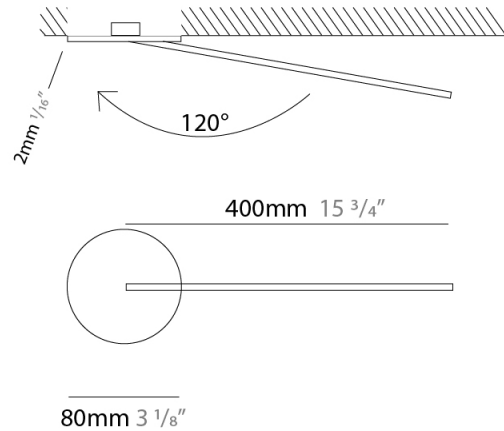

PROJECT	_____
TYPE	_____
SPECIFIER	_____
QUANTITY	_____
DATE	_____

SPILLO 1 ROD ROUND BASE RECESSED

D46022- _____ - _____
base number   Color   Finish
                         Temperature   Options

1. To build a product code in our configurator select the specify button on the base model # product page
2. To build a manual product code on this datasheet choose from the options listed below in blue font and add the suffix to the base model #

GENERAL

Series: Spillo
Subseries: Spillo 1 Rod Round Base
Brand: Icone
Division: Design
Mounting Type: Recessed
Mounting Location: Wall
Subcategory: Ambient

PHYSICAL

Shape: Rectangle
Width (mm): 50
Width (in): 1 ¹⁵/₁₆
Height (mm): 400
Height (in): 15 ³/₄
Light Distribution: Adjustable
Fixture Finish: WHI / BLK / CHR / BGD
Fixture Material: Brass

ELECTRICAL

Lamp Type: LED
Total Output Wattage (W): 4.8
Dimming: 0-10V Dimming
Driver Included: No
Driver Location: Remote
Driver Type: Constant Voltage - 120Vac
Driver Class: Class 2
Input Voltage (V): 120
Output Voltage (V): 12
Upon Request: (Not included, see components) 0-10Vdc dimming / 277Vac

LED

Color Temperature (°K): 2700 / 3000
Nominal Lumen (lm): 440
CRI: >90 CRI
Lamp Life (hrs): 50000

OPTICAL

Adjustability: Tilt 120°

RATINGS AND CERTIFICATIONS

Certified By: Certified for North American Standards
IP rating: IP20