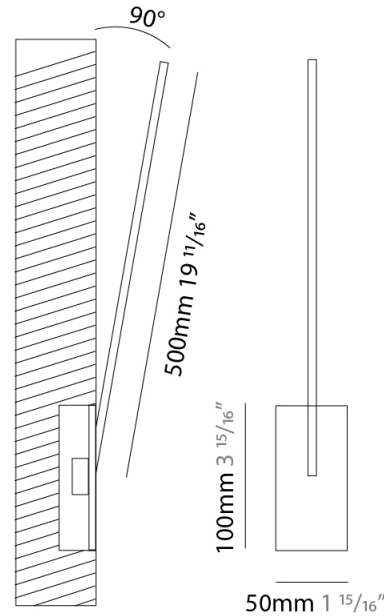

SPILLO 1 ROD RECESSED

D46015- -

base number
Color   Finish
Temperature   Options

1. To build a product code in our configurator select the specify button on the base model # product page
2. To build a manual product code on this datasheet choose from the options listed below in blue font and add the suffix to the base model #

GENERAL

Series: Spillo
Subseries: Spillo 1 Rod
Brand: Icone
Division: Design
Mounting Type: Recessed
Mounting Location: Wall
Subcategory: Ambient

PHYSICAL

Shape: Rectangle
Width (mm): 50
Width (in): 1 15/16
Height (mm): 500
Height (in): 19 11/16
Light Distribution: Adjustable
Fixture Finish: WHI / BLK / CHR / BGD
Fixture Material: Brass

ELECTRICAL

Lamp Type: LED
Total Output Wattage (W): 6.6
Dimming: 0-10V Dimming
Driver Included: No
Driver Location: Remote
Driver Type: Constant Voltage - 120Vac
Driver Class: Class 2
Input Voltage (V): 120
Output Voltage (V): 12
Upon Request: (Not included, see components) 0-10Vdc dimming / 277Vac

LED

Color Temperature (°K): 2700 / 3000
Nominal Lumen (lm): 550
CRI: >90 CRI
Lamp Life (hrs): 50000

OPTICAL

Adjustability: Tilt 120°

RATINGS AND CERTIFICATIONS

Certified By: Certified for North American Standards
IP rating: IP20