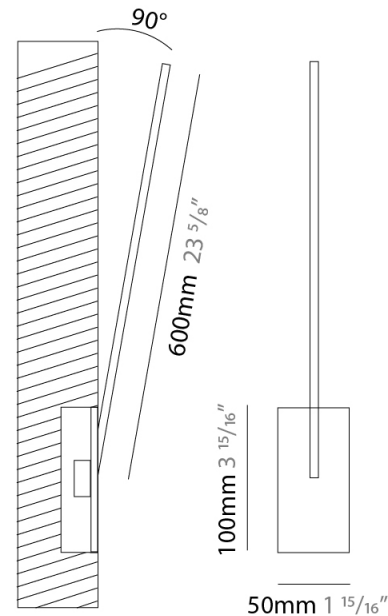

PROJECT	_____
TYPE	_____
SPECIFIER	_____
QUANTITY	_____
DATE	_____

SPILLO 1 ROD RECESSED

D46016- _____ - _____
base number   Color   Finish
                         Temperature   Options

1. To build a product code in our configurator select the specify button on the base model # product page
2. To build a manual product code on this datasheet choose from the options listed below in blue font and add the suffix to the base model #

GENERAL

Series: Spillo
Subseries: Spillo 1 Rod
Brand: Icone
Division: Design
Mounting Type: Recessed
Mounting Location: Wall
Subcategory: Ambient

PHYSICAL

Shape: Rectangle
Width (mm): 50
Width (in): 1 15/16
Height (mm): 600
Height (in): 23 5/8
Light Distribution: Adjustable
Fixture Finish: WHI / BLK / CHR / BGD
Fixture Material: Brass

ELECTRICAL

Lamp Type: LED
Total Output Wattage (W): 7.92
Dimming: 0-10V Dimming
Driver Included: No
Driver Location: Remote
Driver Type: Constant Voltage - 120Vac
Driver Class: Class 2
Input Voltage (V): 120
Output Voltage (V): 12
Upon Request: (Not included, see components) 0-10Vdc dimming / 277Vac

LED

Color Temperature (°K): 2700 / 3000
Nominal Lumen (lm): 660
CRI: >90 CRI
Lamp Life (hrs): 50000

OPTICAL

Adjustability: Tilt 120°

RATINGS AND CERTIFICATIONS

Certified By: Certified for North American Standards
IP rating: IP20