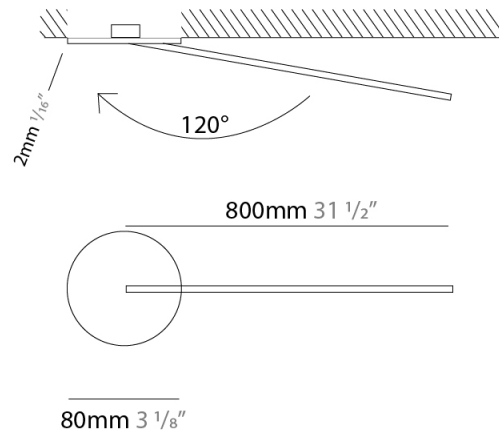

PROJECT
TYPE
SPECIFIER
QUANTITY
DATE

SPILLO 1 ROD RECESSED

D46025- -

base number   Color   Finish
Temperature   Options

1. To build a product code in our configurator select the specify button on the base model # product page
2. To build a manual product code on this datasheet choose from the options listed below in blue font and add the suffix to the base model #

GENERAL

Series: Spillo
Subseries: Spillo 1 Rod
Brand: Icone
Division: Design
Mounting Type: Recessed
Mounting Location: Wall
Subcategory: Ambient

PHYSICAL

Shape: Rectangle
Width (mm): 50
Width (in): 1 ¹⁵/₁₆
Height (mm): 800
Height (in): 31 1/2
Light Distribution: Adjustable
Fixture Finish: WHI / BLK / CHR / BGD
Fixture Material: Brass

ELECTRICAL

Lamp Type: LED
Total Output Wattage (W): 10.56
Dimming: 0-10V Dimming
Driver Included: No
Driver Location: Remote
Driver Type: Constant Voltage - 120Vac
Driver Class: Class 2
Input Voltage (V): 120
Output Voltage (V): 12
Upon Request: (Not included, see components) 0-10Vdc dimming / 277Vac

LED

Color Temperature (°K): 2700 / 3000
Nominal Lumen (lm): 880
CRI: >90 CRI
Lamp Life (hrs): 50000

OPTICAL

Adjustability: Tilt 120°

RATINGS AND CERTIFICATIONS

Certified By: Certified for North American Standards
IP rating: IP20