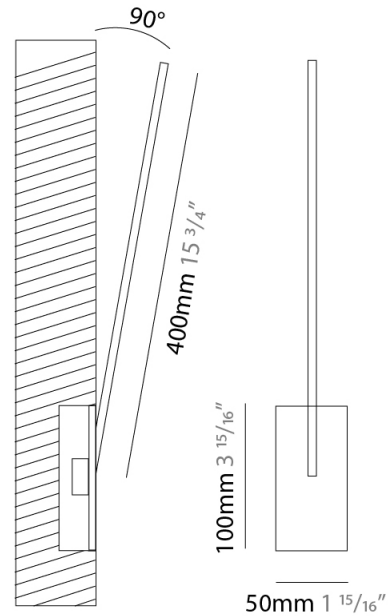

GENERAL

Series: Spillo
 Subseries: Spillo 1 Rod
 Brand: Icone
 Division: Design
 Mounting Type: Recessed
 Mounting Location: Wall
 Subcategory: Ambient

PHYSICAL

Shape: Rectangle
 Width (mm): 50
 Width (in): 1 ¹⁵/₁₆
 Height (mm): 400
 Height (in): 15 ³/₄
 Light Distribution: Adjustable
 Fixture Finish: [WHI / BLK / CHR / BGD](#)
 Fixture Material: Brass

LED

Color Temperature (°K): [2700 / 3000](#)
 Nominal Lumen (lm): 440
 CRI: >90 CRI
 Lamp Life (hrs): 50000

OPTICAL

Adjustability: Tilt 120°

RATINGS AND CERTIFICATIONS

Certified By: Certified for North American Standards
 IP rating: IP20

GENERAL

Series: Spillo
 Subseries: Spillo 1 Rod Round Base
 Brand: Icone
 Division: Design
 Mounting Type: Recessed
 Mounting Location: Wall
 Subcategory: Ambient

PHYSICAL

Shape: Rectangle
 Width (mm): 50
 Width (in): 1 ¹⁵/₁₆
 Height (mm): 400
 Height (in): 15 ³/₄
 Light Distribution: Adjustable
 Fixture Finish: WHI / BLK / CHR / BGD
 Fixture Material: Brass