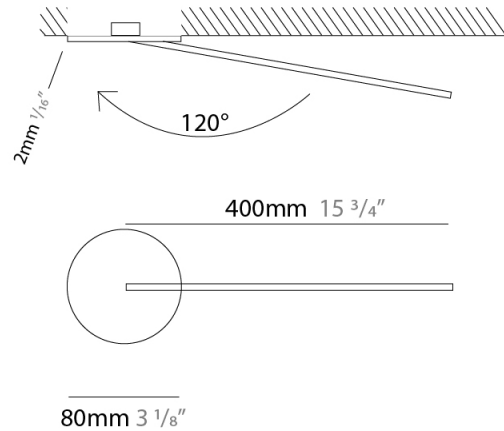

GENERAL

Series: Spillo
 Subseries: Spillo 1 Rod
 Brand: Icone
 Division: Design
 Mounting Type: Recessed
 Mounting Location: Wall
 Subcategory: Ambient

PHYSICAL

Shape: Rectangle
 Width (mm): 50
 Width (in): 1 ¹⁵/₁₆
 Height (mm): 400
 Height (in): 15 ³/₄
 Light Distribution: Adjustable
 Fixture Finish: [WHI / BLK / CHR / BGD](#)
 Fixture Material: Brass

GENERAL

Series: Spillo
 Subseries: Spillo 1 Rod Round Base
 Brand: Icone
 Division: Design
 Mounting Type: Recessed
 Mounting Location: Wall
 Subcategory: Ambient

PHYSICAL

Shape: Rectangle
 Width (mm): 50
 Width (in): 1 ¹⁵/₁₆
 Height (mm): 400
 Height (in): 15 ³/₄
 Light Distribution: Adjustable
 Fixture Finish: WHI / BLK / CHR / BGD
 Fixture Material: Brass

LED

Color Temperature (°K): 2700 / 3000
 Nominal Lumen (lm): 440
 CRI: >90 CRI
 Lamp Life (hrs): 50000

OPTICAL

Adjustability: Tilt 120°

RATINGS AND CERTIFICATIONS

Certified By: Certified for North American Standards
 IP rating: IP20