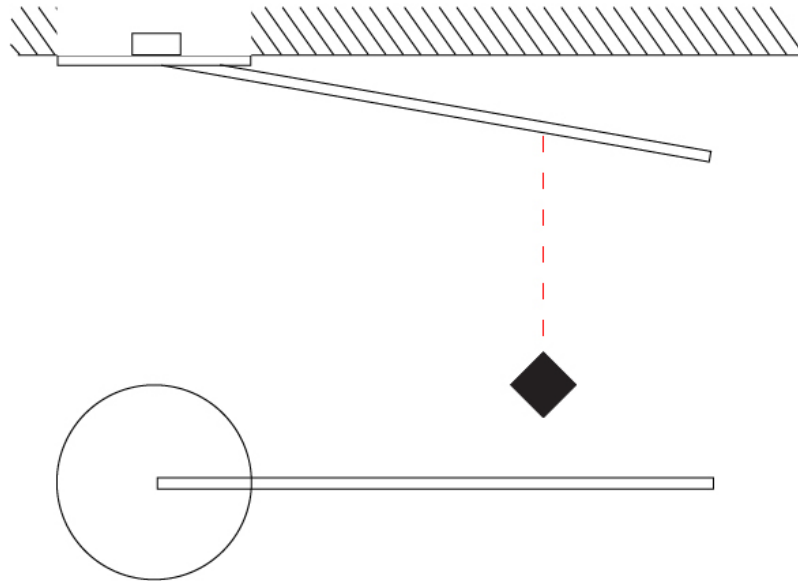

SPILO 1 ROD RECESSED

D46024-

PROJECT

TYPE

SPECIFIER

QUANTITY

DATE

D