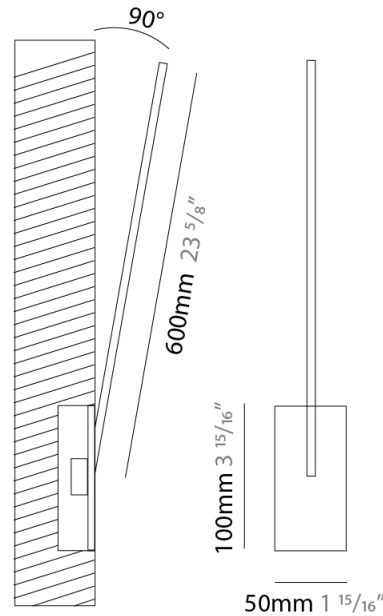

SPILLO 1 ROD RECESSED

D46016- _____ - _____
base number   Color   Finish
                                         Temperature   Options

1. To build a product code in our configurator select the specify button on the base model # product page
2. To build a manual product code on this datasheet choose from the options listed below in blue font and add the suffix to the base model #

GENERAL

Series: Spillo
Subseries: Spillo 1 Rod
Brand: Icone
Division: Design
Mounting Type: Recessed
Mounting Location: Wall
Subcategory: Ambient

PHYSICAL

Shape: Rectangle
Width (mm): 50
Width (in): 1 15/16
Height (mm): 600
Height (in): 23 5/8
Light Distribution: Adjustable
Fixture Finish: WHI / BLK / CHR / BGD
Fixture Material: Brass

ELECTRICAL

Lamp Type: LED
Total Output Wattage (W): 7.92
Dimming: 0-10V Dimming
Driver Included: No
Driver Location: Remote
Driver Type: Constant Voltage - 120Vac
Driver Class: Class 2
Input Voltage (V): 120
Output Voltage (V): 12
Upon Request: (Not included, see components) 0-10Vdc dimming / 277Vac

LED

Color Temperature (°K): 2700 / 3000
Nominal Lumen (lm): 660
CRI: >90 CRI
Lamp Life (hrs): 50000

OPTICAL

Adjustability: Tilt 120°

RATINGS AND CERTIFICATIONS

Certified By: Certified for North American Standards
IP rating: IP20