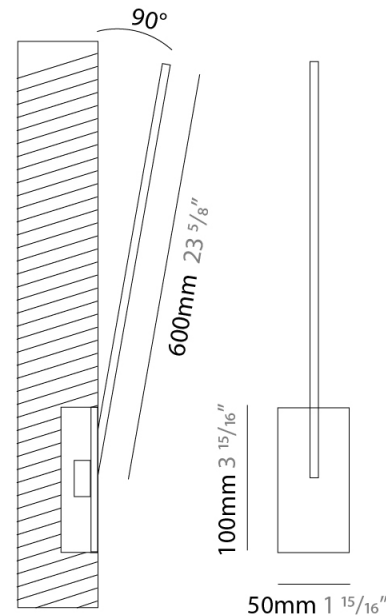

PROJECT	_____
TYPE	_____
SPECIFIER	_____
QUANTITY	_____
DATE	_____

SPILLO 1 ROD RECESSED

D46016- _____ - _____
base number   Color   Finish
                          Temperature   Options

1. To build a product code in our configurator select the specify button on the base model # product page
2. To build a manual product code on this datasheet choose from the options listed below in blue font and add the suffix to the base model #

GENERAL

Series: Spillo
Subseries: Spillo 1 Rod
Brand: Icone
Division: Design
Mounting Type: Recessed
Mounting Location: Wall
Subcategory: Ambient

PHYSICAL

Shape: Rectangle
Width (mm): 50
Width (in): 1 ¹⁵/₁₆
Height (mm): 600
Height (in): 23 ⁵/₈
Light Distribution: Adjustable
Fixture Finish: WHI / BLK / CHR / BGD
Fixture Material: Brass

ELECTRICAL

Lamp Type: LED
Total Output Wattage (W): 7.92
Dimming: 0-10V Dimming
Driver Included: No
Driver Location: Remote
Driver Type: Constant Voltage - 120Vac
Driver Class: Class 2
Input Voltage (V): 120
Output Voltage (V): 12
Upon Request: (Not included, see components) 0-10Vdc dimming / 277Vac

LED

Color Temperature (°K): 2700 / 3000
Nominal Lumen (lm): 660
CRI: >90 CRI
Lamp Life (hrs): 50000

OPTICAL

Adjustability: Tilt 120°

RATINGS AND CERTIFICATIONS

Certified By: Certified for North American Standards
IP rating: IP20