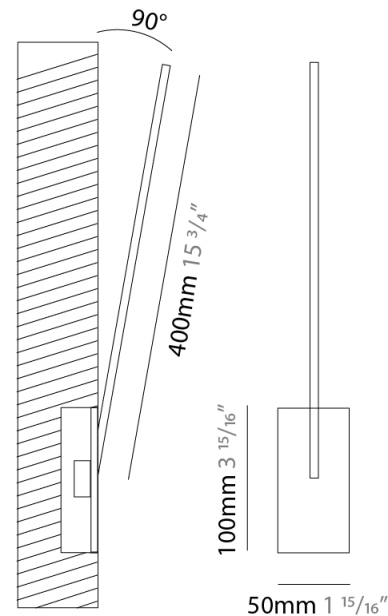

PROJECT	_____
TYPE	_____
SPECIFIER	_____
QUANTITY	_____
DATE	_____

SPILLO 1 ROD RECESSED

D46014- _____ - _____
base number   Color   Finish
                          Temperature   Options

1. To build a product code in our configurator select the specify button on the base model # product page
2. To build a manual product code on this datasheet choose from the options listed below in blue font and add the suffix to the base model #

GENERAL

Series: Spillo
Subseries: Spillo 1 Rod
Brand: Icone
Division: Design
Mounting Type: Recessed
Mounting Location: Wall
Subcategory: Ambient

PHYSICAL

Shape: Rectangle
Width (mm): 50
Width (in): 1 ¹⁵/₁₆
Height (mm): 400
Height (in): 15 ³/₄
Light Distribution: Adjustable
Fixture Finish: WHI / BLK / CHR / BGD
Fixture Material: Brass

ELECTRICAL

Lamp Type: LED
Total Output Wattage (W): 4.8
Dimming: 0-10V Dimming
Driver Included: No
Driver Location: Remote
Driver Type: Constant Voltage - 120Vac
Driver Class: Class 2
Input Voltage (V): 120
Output Voltage (V): 12
Upon Request: (Not included, see components) 0-10Vdc dimming / 277Vac

LED

Color Temperature (°K): 2700 / 3000
Nominal Lumen (lm): 440
CRI: >90 CRI
Lamp Life (hrs): 50000

OPTICAL

Adjustability: Tilt 120°

RATINGS AND CERTIFICATIONS

Certified By: Certified for North American Standards
IP rating: IP20