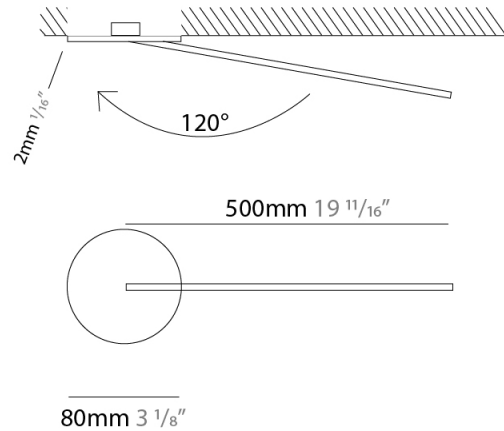

GENERAL

Series: Spillo
 Subseries: Spillo 1 Rod
 Brand: Icone
 Division: Design
 Mounting Type: Recessed
 Mounting Location: Wall
 Subcategory: Ambient

PHYSICAL

Shape: Rectangle
 Width (mm): 50
 Width (in): 1 ¹⁵/₁₆
 Height (mm): 400
 Height (in): 15 ³/₄
 Light Distribution: Adjustable
 Fixture Finish: WHI / BLK / CHR / BGD
 Fixture Material: Brass

GENERAL

Series: Spillo
 Subseries: Spillo 1 Rod
 Brand: Icone
 Division: Design
 Mounting Type: Recessed
 Mounting Location: Wall
 Subcategory: Ambient

PHYSICAL

Shape: Rectangle
 Width (mm): 50
 Width (in): 1 15/16
 Height (mm): 500
 Height (in): 19 11/16
 Light Distribution: Adjustable
 Fixture Finish: WHI / BLK / CHR / BGD
 Fixture Material: Brass

LED

Color Temperature (°K): 2700 / 3000
 Nominal Lumen (lm): 550
 CRI: >90 CRI
 Lamp Life (hrs): 50000

OPTICAL

Adjustability: Tilt 120°

RATINGS AND CERTIFICATIONS

Certified By: Certified for North American Standards
 IP rating: IP20