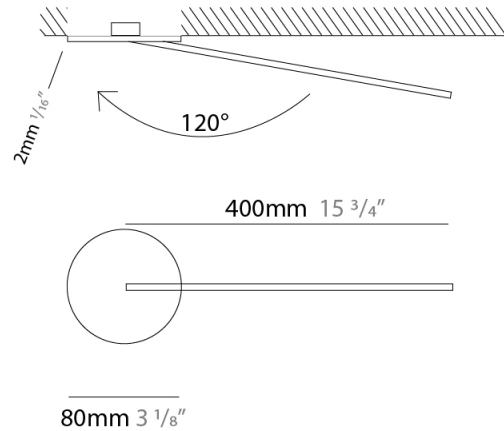

GENERAL

Series: Spillo
 Subseries: Spillo 1 Rod
 Brand: Icone
 Division: Design
 Mounting Type: Recessed
 Mounting Location: Wall
 Subcategory: Ambient

PHYSICAL

Shape: Rectangle
 Width (mm): 50
 Width (in): 1 ¹⁵/₁₆
 Height (mm): 400
 Height (in): 15 ³/₄
 Light Distribution: Adjustable
 Fixture Finish: WHI / BLK / CHR / BGD
 Fixture Material: Brass

GENERAL

Series: Spillo
 Subseries: Spillo 1 Rod Round Base
 Brand: Icone
 Division: Design
 Mounting Type: Recessed
 Mounting Location: Wall
 Subcategory: Ambient

PHYSICAL

Shape: Rectangle
 Width (mm): 50
 Width (in): 1 ¹⁵/₁₆
 Height (mm): 400
 Height (in): 15 ³/₄
 Light Distribution: Adjustable
 Fixture Finish: WHI / BLK / CHR / BGD
 Fixture Material: Brass

LED

Color Temperature (°K): 2700 / 3000
 Nominal Lumen (lm): 440
 CRI: >90 CRI
 Lamp Life (hrs): 50000

OPTICAL

Adjustability: Tilt 120°

RATINGS AND CERTIFICATIONS

Certified By: Certified for North American Standards
 IP rating: IP20