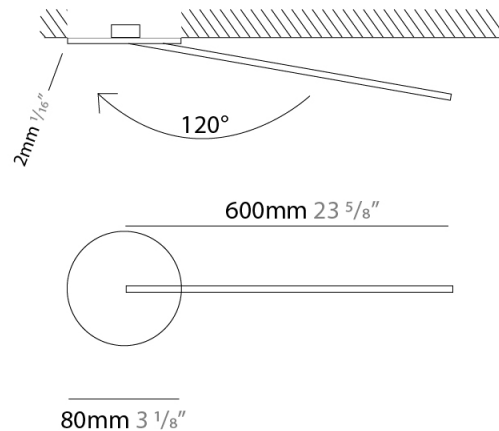

PROJECT	_____
TYPE	_____
SPECIFIER	_____
QUANTITY	_____
DATE	_____

SPILLO 1 ROD RECESSED

D46024- _____ - _____

base number   Color   Finish
Temperature   Options

1. To build a product code in our configurator select the specify button on the base model # product page
2. To build a manual product code on this datasheet choose from the options listed below in blue font and add the suffix to the base model #

GENERAL

Series: Spillo
Subseries: Spillo 1 Rod
Brand: Icone
Division: Design
Mounting Type: Recessed
Mounting Location: Wall
Subcategory: Ambient

PHYSICAL

Shape: Rectangle
Width (mm): 50
Width (in): 1 ¹⁵/₁₆
Height (mm): 600
Height (in): 23 ⁵/₈
Light Distribution: Adjustable
Fixture Finish: WHI / BLK / CHR / BGD
Fixture Material: Brass

ELECTRICAL

Lamp Type: LED
Total Output Wattage (W): 7.92
Dimming: Non-Dimmable
Driver Included: No
Driver Location: Remote
Driver Type: Constant Voltage - 120Vac
Driver Class: Class 2
Input Voltage (V): 120
Output Voltage (V): 12
Upon Request: (Not included, see components) 0-10Vdc dimming / 277Vac

LED

Color Temperature (°K): 2700 / 3000
Nominal Lumen (lm): 660
CRI: >90 CRI
Lamp Life (hrs): 50000

OPTICAL

Adjustability: Tilt 120°

RATINGS AND CERTIFICATIONS

Certified By: Certified for North American Standards
IP rating: IP20