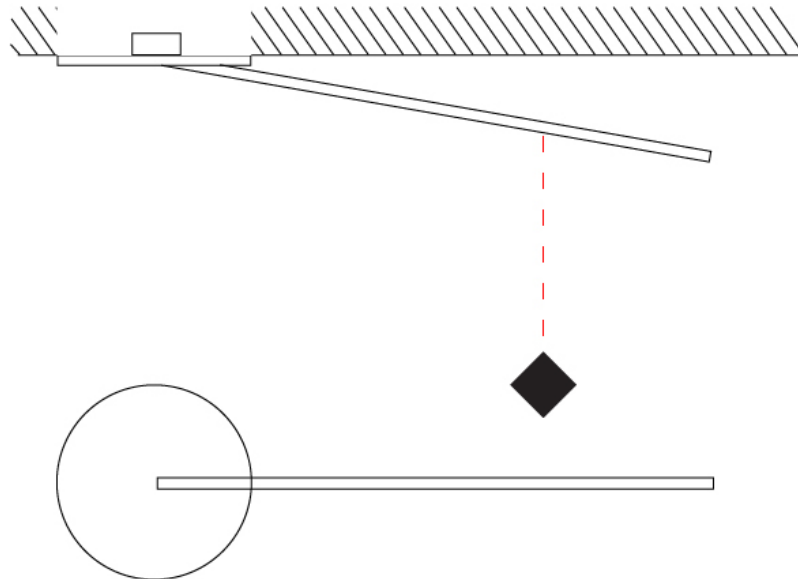

SPILO 1 ROD RECESSED

D46023-

PROJECT _____

TYPE _____

SPECIFIER _____

QUANTITY _____

DATE _____

D