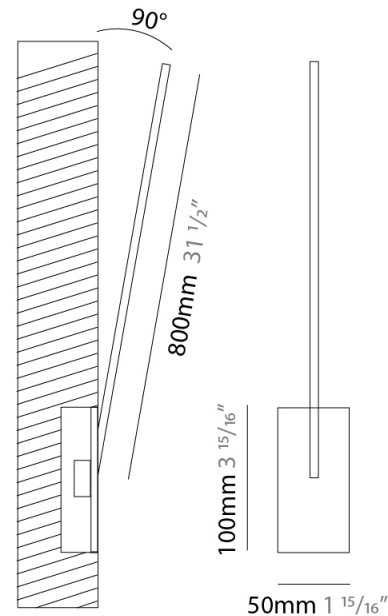

PROJECT	_____
TYPE	_____
SPECIFIER	_____
QUANTITY	_____
DATE	_____

SPILLO 1 ROD RECESSED

D46018- _____ - _____
base number   Color   Finish
                                         Temperature   Options

1. To build a product code in our configurator select the specify button on the base model # product page
2. To build a manual product code on this datasheet choose from the options listed below in blue font and add the suffix to the base model #

GENERAL

Series: Spillo
Subseries: Spillo 1 Rod
Brand: Icone
Division: Design
Mounting Type: Recessed
Mounting Location: Wall
Subcategory: Ambient

PHYSICAL

Shape: Rectangle
Width (mm): 50
Width (in): 1 15/16
Height (mm): 800
Height (in): 31 1/2
Light Distribution: Adjustable
Fixture Finish: WHI / BLK / CHR / BGD
Fixture Material: Brass

ELECTRICAL

Lamp Type: LED
Total Output Wattage (W): 10.56
Dimming: 0-10V Dimming
Driver Included: No
Driver Location: Remote
Driver Type: Constant Voltage - 120Vac
Driver Class: Class 2
Input Voltage (V): 120
Output Voltage (V): 12
Upon Request: (Not included, see components) 0-10Vdc dimming / 277Vac

LED

Color Temperature (°K): 2700 / 3000
Nominal Lumen (lm): 880
CRI: >90 CRI
Lamp Life (hrs): 50000

OPTICAL

Adjustability: Tilt 120°

RATINGS AND CERTIFICATIONS

Certified By: Certified for North American Standards
IP rating: IP20