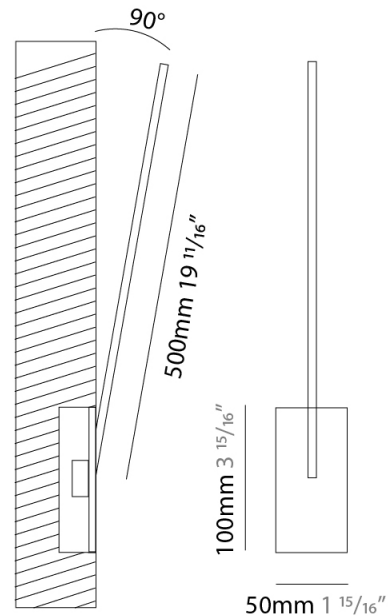

PROJECT	_____
TYPE	_____
SPECIFIER	_____
QUANTITY	_____
DATE	_____

SPILLO 1 ROD RECESSED

D46015- _____ - _____
base number   Color   Finish
                         Temperature   Options

1. To build a product code in our configurator select the specify button on the base model # product page
2. To build a manual product code on this datasheet choose from the options listed below in blue font and add the suffix to the base model #

GENERAL

Series: Spillo
Subseries: Spillo 1 Rod
Brand: Icone
Division: Design
Mounting Type: Recessed
Mounting Location: Wall
Subcategory: Ambient

PHYSICAL

Shape: Rectangle
Width (mm): 50
Width (in): 1 15/16
Height (mm): 500
Height (in): 19 11/16
Light Distribution: Adjustable
Fixture Finish: WHI / BLK / CHR / BGD
Fixture Material: Brass

ELECTRICAL

Lamp Type: LED
Total Output Wattage (W): 6.6
Dimming: 0-10V Dimming
Driver Included: No
Driver Location: Remote
Driver Type: Constant Voltage - 120Vac
Driver Class: Class 2
Input Voltage (V): 120
Output Voltage (V): 12
Upon Request: (Not included, see components) 0-10Vdc dimming / 277Vac

LED

Color Temperature (°K): 2700 / 3000
Nominal Lumen (lm): 550
CRI: >90 CRI
Lamp Life (hrs): 50000

OPTICAL

Adjustability: Tilt 120°

RATINGS AND CERTIFICATIONS

Certified By: Certified for North American Standards
IP rating: IP20