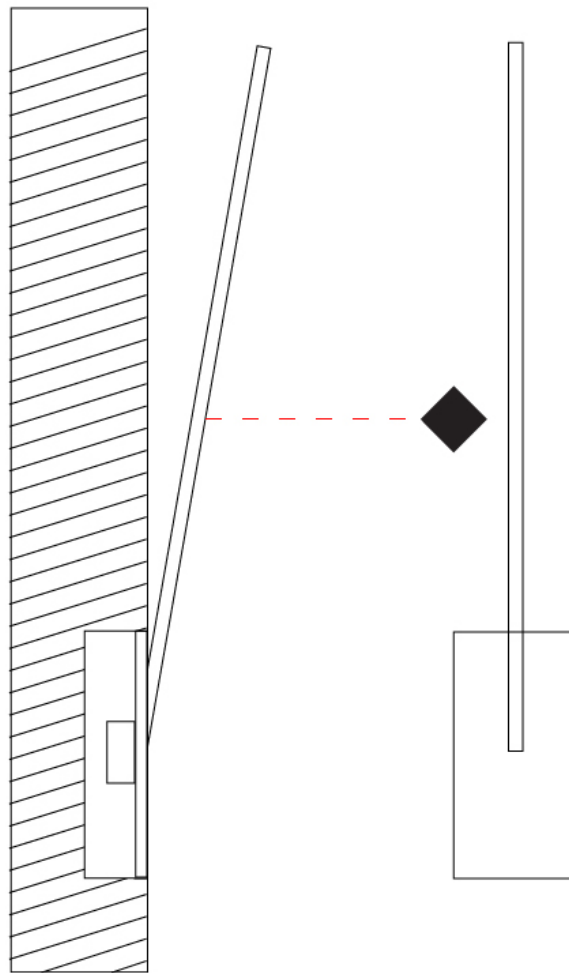

SPILLO 1 ROD RECESSED

D46015-

PROJECT _____

TYPE _____

SPECIFIER _____

QUANTITY _____

DATE _____

D