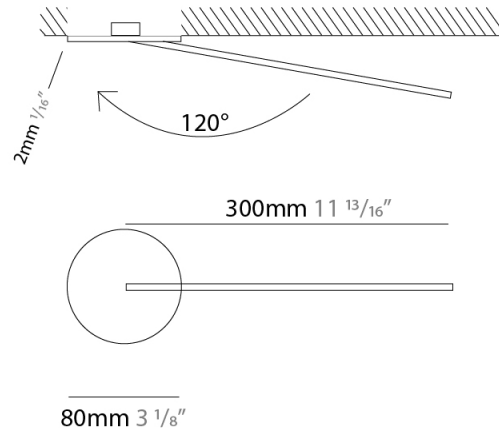

PROJECT	_____
TYPE	_____
SPECIFIER	_____
QUANTITY	_____
DATE	_____

SPILLO 1 ROD RECESSED

D46021- _____ - _____
base number   Color   Finish
                         Temperature   Options

1. To build a product code in our configurator select the specify button on the base model # product page
2. To build a manual product code on this datasheet choose from the options listed below in blue font and add the suffix to the base model #

GENERAL

Series: Spillo
Subseries: Spillo 1 Rod
Brand: Icone
Division: Design
Mounting Type: Recessed
Mounting Location: Wall
Subcategory: Ambient

PHYSICAL

Shape: Rectangle
Width (mm): 50
Width (in): 1 ¹⁵/₁₆
Height (mm): 300
Height (in): 11 ¹³/₁₆
Light Distribution: Adjustable
Fixture Finish: WHI / BLK / CHR / BGD
Fixture Material: Brass

ELECTRICAL

Lamp Type: LED
Total Output Wattage (W): 3.96
Dimming: 0-10V Dimming
Driver Included: No
Driver Location: Remote
Driver Type: Constant Voltage - 120 / 277Vac
Driver Class: Class 2
Input Voltage (V): 120 - 277
Output Voltage (V): 12
Upon Request: (Not included, see components) 0-10Vdc dimming / 277Vac

LED

Color Temperature (°K): 2700 / 3000
Nominal Lumen (lm): 330
CRI: >90 CRI
Lamp Life (hrs): 50000

OPTICAL

Adjustability: Tilt 120°

RATINGS AND CERTIFICATIONS

Certified By: Certified for North American Standards
IP rating: IP20