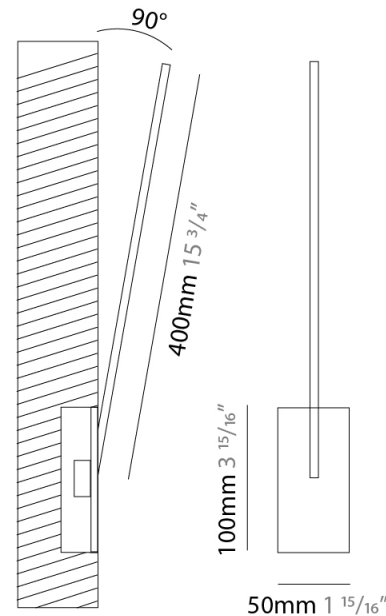

PROJECT	_____
TYPE	_____
SPECIFIER	_____
QUANTITY	_____
DATE	_____

SPILLO 1 ROD RECESSED

D46014- _____ - _____
base number   Color   Finish
                          Temperature   Options

1. To build a product code in our configurator select the specify button on the base model # product page
2. To build a manual product code on this datasheet choose from the options listed below in blue font and add the suffix to the base model #

GENERAL

Series: Spillo
Subseries: Spillo 1 Rod
Brand: Icone
Division: Design
Mounting Type: Recessed
Mounting Location: Wall
Subcategory: Ambient

PHYSICAL

Shape: Rectangle
Width (mm): 50
Width (in): 1 ¹⁵/₁₆
Height (mm): 400
Height (in): 15 ³/₄
Light Distribution: Adjustable
Fixture Finish: WHI / BLK / CHR / BGD
Fixture Material: Brass

ELECTRICAL

Lamp Type: LED
Total Output Wattage (W): 4.8
Dimming: 0-10V Dimming
Driver Included: No
Driver Location: Remote
Driver Type: Constant Voltage - 120Vac
Driver Class: Class 2
Input Voltage (V): 120
Output Voltage (V): 12
Upon Request: (Not included, see components) 0-10Vdc dimming / 277Vac

LED

Color Temperature (°K): 2700 / 3000
Nominal Lumen (lm): 440
CRI: >90 CRI
Lamp Life (hrs): 50000

OPTICAL

Adjustability: Tilt 120°

RATINGS AND CERTIFICATIONS

Certified By: Certified for North American Standards
IP rating: IP20