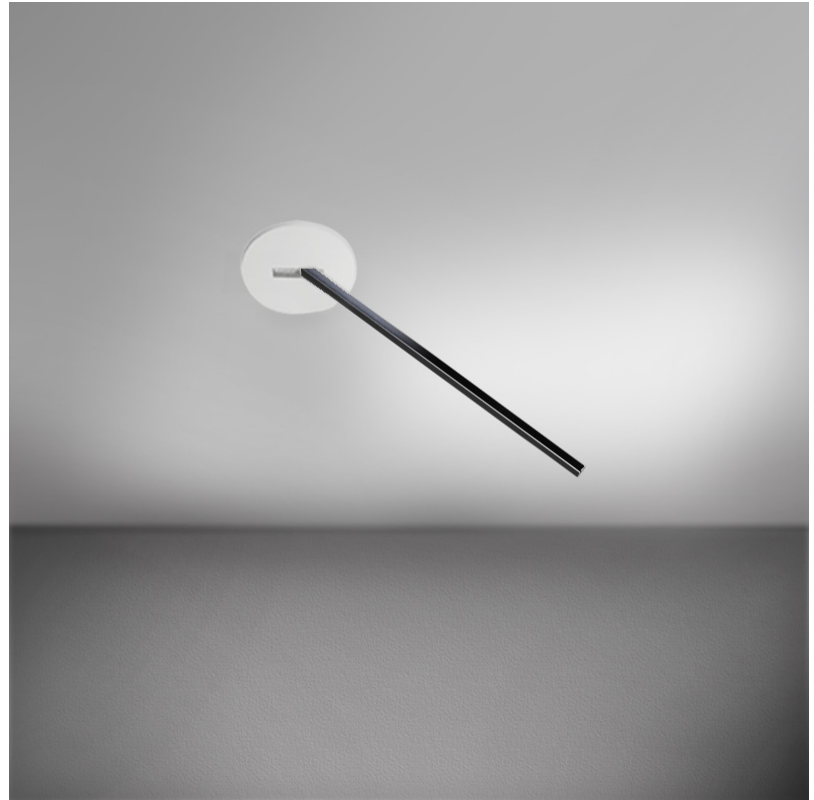

PROJECT
TYPE
SPECIFIER
QUANTITY
DATE

SPILLO 1 ROD ROUND BASE RECESSED

D46022- -
base number   Color   Finish
                         Temperature   Options

1. To build a product code in our configurator select the specify button on the base model # product page
2. To build a manual product code on this datasheet choose from the options listed below in blue font and add the suffix to the base model #

GENERAL

Series: Spillo
Subseries: Spillo 1 Rod Round Base
Brand: Icone
Division: Design
Mounting Type: Recessed
Mounting Location: Wall
Subcategory: Ambient

PHYSICAL

Shape: Rectangle
Width (mm): 50
Width (in): 1 ¹⁵/₁₆
Height (mm): 400
Height (in): 15 ³/₄
Light Distribution: Adjustable
Fixture Finish: WHI / BLK / CHR / BGD
Fixture Material: Brass

ELECTRICAL

Lamp Type: LED
Total Output Wattage (W): 4.8
Dimming: 0-10V Dimming
Driver Included: No
Driver Location: Remote
Driver Type: Constant Voltage - 120Vac
Driver Class: Class 2
Input Voltage (V): 120
Output Voltage (V): 12
Upon Request: (Not included, see components) 0-10Vdc dimming / 277Vac

LED

Color Temperature (°K): 2700 / 3000
Nominal Lumen (lm): 440
CRI: >90 CRI
Lamp Life (hrs): 50000

OPTICAL

Adjustability: Tilt 120°

RATINGS AND CERTIFICATIONS

Certified By: Certified for North American Standards
IP rating: IP20