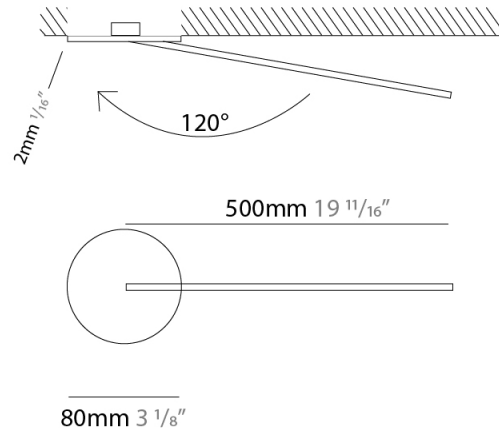

GENERAL

Series: Spillo
 Subseries: Spillo 1 Rod
 Brand: Icone
 Division: Design
 Mounting Type: Recessed
 Mounting Location: Wall
 Subcategory: Ambient

PHYSICAL

Shape: Rectangle
 Width (mm): 50
 Width (in): 1 ¹⁵/₁₆
 Height (mm): 500
 Height (in): 19 ¹¹/₁₆
 Light Distribution: Adjustable
[Fixture Finish: WHI / BLK / CHR / BGD](#)
 Fixture Material: Brass

LED

[Color Temperature \(°K\): 2700 / 3000](#)
 Nominal Lumen (lm): 550
 CRI: >90 CRI
 Lamp Life (hrs): 50000

OPTICAL

Adjustability: Tilt 120°

RATINGS AND CERTIFICATIONS

Certified By: Certified for North American Standards
 IP rating: IP20