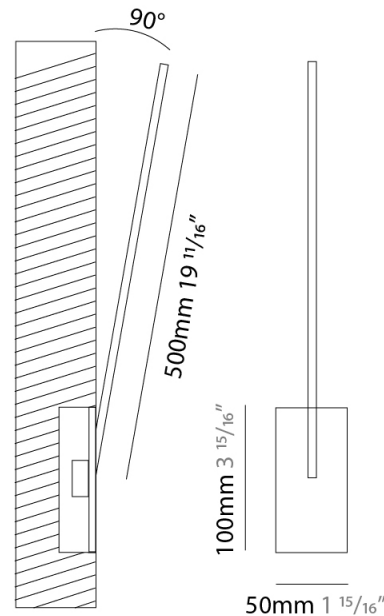

PROJECT	_____
TYPE	_____
SPECIFIER	_____
QUANTITY	_____
DATE	_____

SPILLO 1 ROD RECESSED

D46015- _____ - _____
base number   Color   Finish
                          Temperature   Options

1. To build a product code in our configurator select the specify button on the base model # product page
2. To build a manual product code on this datasheet choose from the options listed below in blue font and add the suffix to the base model #

GENERAL

Series: Spillo
Subseries: Spillo 1 Rod
Brand: Icone
Division: Design
Mounting Type: Recessed
Mounting Location: Wall
Subcategory: Ambient

PHYSICAL

Shape: Rectangle
Width (mm): 50
Width (in): 1 15/16
Height (mm): 500
Height (in): 19 11/16
Light Distribution: Adjustable
Fixture Finish: WHI / BLK / CHR / BGD
Fixture Material: Brass

ELECTRICAL

Lamp Type: LED
Total Output Wattage (W): 6.6
Dimming: 0-10V Dimming
Driver Included: No
Driver Location: Remote
Driver Type: Constant Voltage - 120Vac
Driver Class: Class 2
Input Voltage (V): 120
Output Voltage (V): 12
Upon Request: (Not included, see components) 0-10Vdc dimming / 277Vac

LED

Color Temperature (°K): 2700 / 3000
Nominal Lumen (lm): 550
CRI: >90 CRI
Lamp Life (hrs): 50000

OPTICAL

Adjustability: Tilt 120°

RATINGS AND CERTIFICATIONS

Certified By: Certified for North American Standards
IP rating: IP20