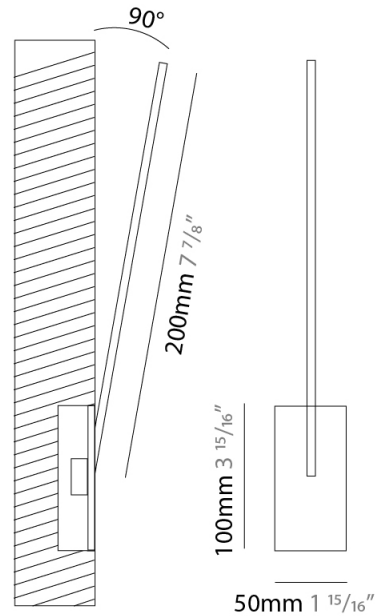

PROJECT	
TYPE	
SPECIFIER	
QUANTITY	
DATE	

SPILLO 1 ROD RECESSED

D46012- -
base number   Color   Finish
                          Temperature   Options

1. To build a product code in our configurator select the specify button on the base model # product page
2. To build a manual product code on this datasheet choose from the options listed below in blue font and add the suffix to the base model #

GENERAL

Series: Spillo
Subseries: Spillo 1 Rod
Brand: Icone
Division: Design
Mounting Type: Recessed
Mounting Location: Wall
Subcategory: Ambient

PHYSICAL

Shape: Rectangle
Width (mm): 50
Width (in): 1 ¹⁵/₁₆
Height (mm): 200
Height (in): 7 ⁷/₈
Light Distribution: Adjustable
Fixture Finish: WHI / BLK / CHR / BGD
Fixture Material: Brass

ELECTRICAL

Lamp Type: LED
Total Output Wattage (W): 2.64
Dimming: 0-10V Dimming
Driver Included: No
Driver Location: Remote
Driver Type: Constant Voltage - 120 / 277Vac
Driver Class: Class 2
Input Voltage (V): 120 - 277
Output Voltage (V): 12
Upon Request: (Not included, see components) 0-10Vdc dimming / 277Vac

LED

Color Temperature (°K): 2700 / 3000
Nominal Lumen (lm): 220
CRI: >90 CRI
Lamp Life (hrs): 50000

OPTICAL

Adjustability: Tilt 120°

RATINGS AND CERTIFICATIONS

Certified By: Certified for North American Standards
IP rating: IP20