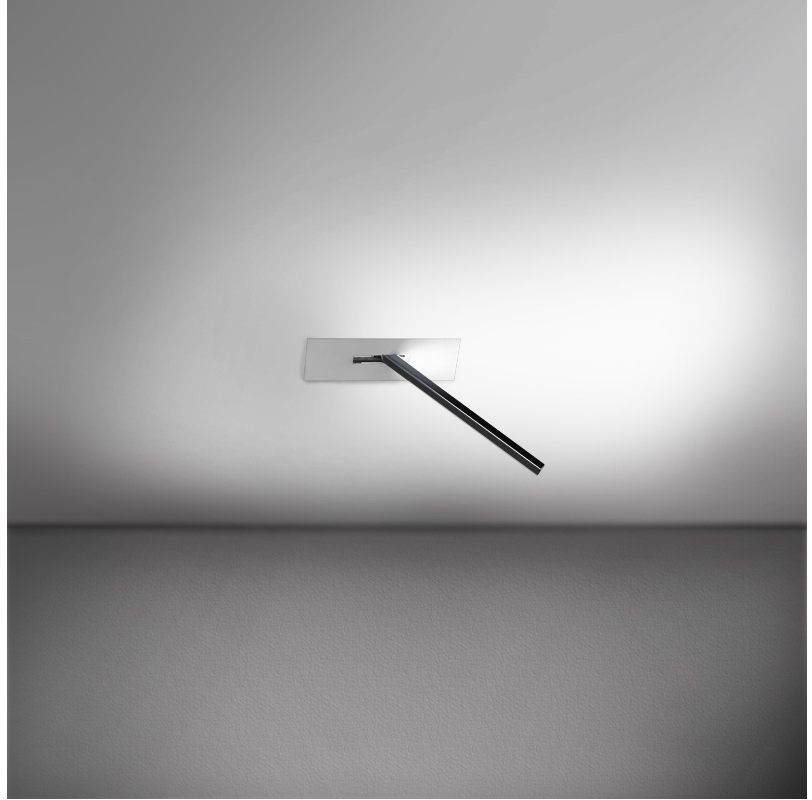

PROJECT	
TYPE	
SPECIFIER	
QUANTITY	
DATE	

SPILLO 1 ROD RECESSED

D46012- -
base number   Color   Finish
                          Temperature   Options

1. To build a product code in our configurator select the specify button on the base model # product page
2. To build a manual product code on this datasheet choose from the options listed below in blue font and add the suffix to the base model #

GENERAL

Series: Spillo
Subseries: Spillo 1 Rod
Brand: Icone
Division: Design
Mounting Type: Recessed
Mounting Location: Wall
Subcategory: Ambient

PHYSICAL

Shape: Rectangle
Width (mm): 50
Width (in): 1 ¹⁵/₁₆
Height (mm): 200
Height (in): 7 ⁷/₈
Light Distribution: Adjustable
Fixture Finish: WHI / BLK / CHR / BGD
Fixture Material: Brass

ELECTRICAL

Lamp Type: LED
Total Output Wattage (W): 2.64
Dimming: 0-10V Dimming
Driver Included: No
Driver Location: Remote
Driver Type: Constant Voltage - 120 / 277Vac
Driver Class: Class 2
Input Voltage (V): 120 - 277
Output Voltage (V): 12
Upon Request: (Not included, see components) 0-10Vdc dimming / 277Vac

LED

Color Temperature (°K): 2700 / 3000
Nominal Lumen (lm): 220
CRI: >90 CRI
Lamp Life (hrs): 50000

OPTICAL

Adjustability: Tilt 120°

RATINGS AND CERTIFICATIONS

Certified By: Certified for North American Standards
IP rating: IP20