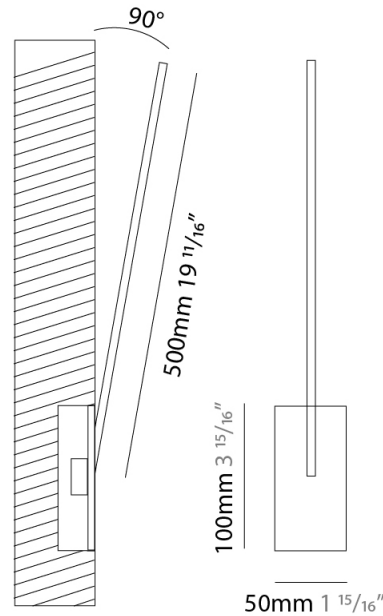

GENERAL

Series: Spillo
 Subseries: Spillo 1 Rod
 Brand: Icone
 Division: Design
 Mounting Type: Recessed
 Mounting Location: Wall
 Subcategory: Ambient

PHYSICAL

Shape: Rectangle
 Width (mm): 50
 Width (in): 1 15/16
 Height (mm): 500
 Height (in): 19 11/16
 Light Distribution: Adjustable
 Fixture Finish: WHI / BLK / CHR / BGD
 Fixture Material: Brass

LED

Color Temperature (°K): 2700 / 3000
 Nominal Lumen (lm): 550
 CRI: >90 CRI
 Lamp Life (hrs): 50000

OPTICAL

Adjustability: Tilt 120°

RATINGS AND CERTIFICATIONS

Certified By: Certified for North American Standards
 IP rating: IP20

GENERAL

Series: Spillo
 Subseries: Spillo 1 Rod
 Brand: Icone
 Division: Design
 Mounting Type: Recessed
 Mounting Location: Wall
 Subcategory: Ambient

PHYSICAL

Shape: Rectangle
 Width (mm): 50
 Width (in): 1 ¹⁵/₁₆
 Height (mm): 500
 Height (in): 19 ¹¹/₁₆
 Light Distribution: Adjustable
 Fixture Finish: WHI / BLK / CHR / BGD
 Fixture Material: Brass