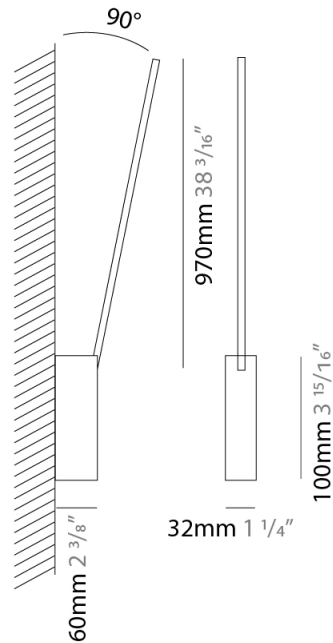

PROJECT	
TYPE	
SPECIFIER	
QUANTITY	
DATE	

SPILLO 1 ROD SURFACE

D42037- -

base number
 Color Temperature Finish Options

- To build a product code in our configurator select the specify button on the base model # product page
- To build a manual product code on this datasheet choose from the options listed below in blue font and add the suffix to the base model #

GENERAL

Series: Spillo
 Subseries: Spillo 1 Rod
 Brand: Icone
 Division: Design
 Mounting Type: Surface
 Mounting Location: Wall
 Subcategory: Ambient

PHYSICAL

Shape: Rectangle
 Width (mm): 32
 Width (in): 1 ¼
 Height (mm): 970
 Height (in): 38 ¾
 Extension (mm): 860
 Extension (in): 33 ⅞
 Light Distribution: Direct / Indirect
 Fixture Finish: WHI / WHC / BLK / BGD
 Fixture Material: Brass

LED

Color Temperature (°K): 2700 / 3000
 Nominal Lumen (lm): 880
 CRI: >90 CRI
 Lamp Life (hrs): 50000

OPTICAL

Adjustability: Tilt 90°

RATINGS AND CERTIFICATIONS

Certified By: Certified for North American Standards
 IP rating: IP20

GENERAL

Series: Spillo
 Subseries: Spillo 2 Rod
 Brand: Icone
 Division: Design
 Mounting Type: Surface
 Mounting Location: Wall
 Subcategory: Ambient

PHYSICAL

Shape: Rectangle
 Width (mm): 32
 Width (in): 1 1/4
 Height (mm): 1390
 Height (in): 54 3/4
 Extension (mm): 860
 Extension (in): 33 7/8
 Light Distribution: Direct / Indirect
 Fixture Finish: WHI / WHC / BLK / BGD
 Fixture Material: Brass