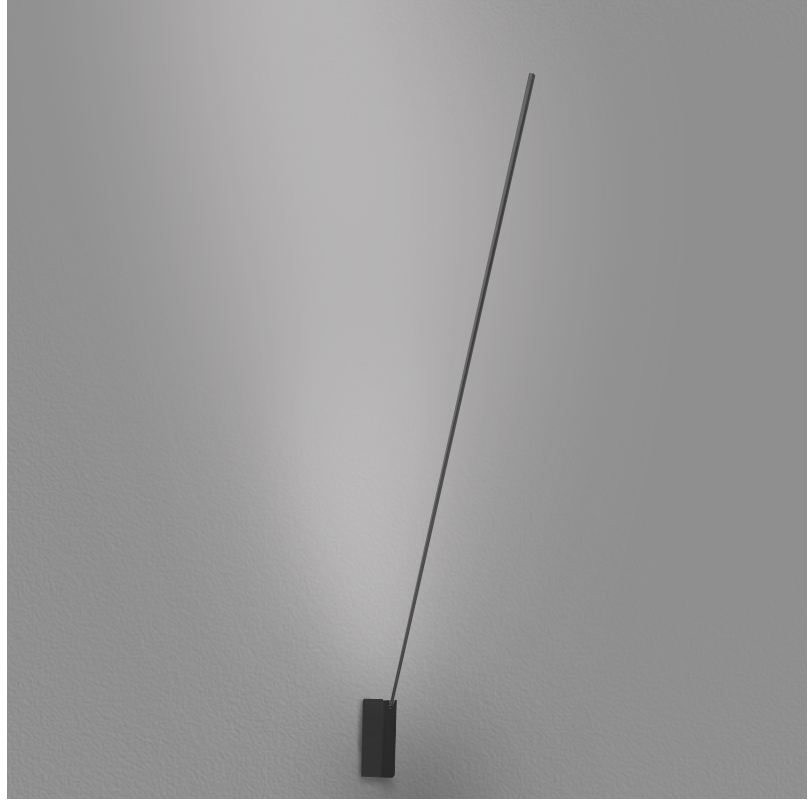

PROJECT	
TYPE	
SPECIFIER	
QUANTITY	
DATE	

SPILLO 1 ROD SURFACE

D42037- -

base number
 Color Temperature Finish Options

- To build a product code in our configurator select the specify button on the base model # product page
- To build a manual product code on this datasheet choose from the options listed below in blue font and add the suffix to the base model #

GENERAL

Series: Spillo
 Subseries: Spillo 1 Rod
 Brand: Icone
 Division: Design
 Mounting Type: Surface
 Mounting Location: Wall
 Subcategory: Ambient

PHYSICAL

Shape: Rectangle
 Width (mm): 32
 Width (in): 1 ¼
 Height (mm): 970
 Height (in): 38 ¾
 Extension (mm): 860
 Extension (in): 33 ⅞
 Light Distribution: Direct / Indirect
 Fixture Finish: WHI / WHC / BLK / BGD
 Fixture Material: Brass

LED

Color Temperature (°K): 2700 / 3000
 Nominal Lumen (lm): 880
 CRI: >90 CRI
 Lamp Life (hrs): 50000

OPTICAL

Adjustability: Tilt 90°

RATINGS AND CERTIFICATIONS

Certified By: Certified for North American Standards
 IP rating: IP20

SPILO 1 ROD SURFACE

D42037-

PROJECT

TYPE

SPECIFIER

QUANTITY

DATE

D