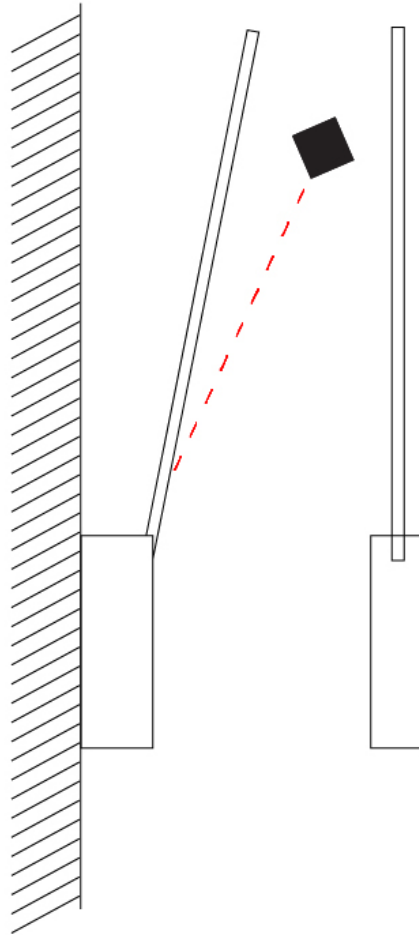

PROJECT	
TYPE	
SPECIFIER	
QUANTITY	
DATE	

SPILLO 1 ROD SURFACE

D42037- -

base number
 Color Temperature Finish Options

- To build a product code in our configurator select the specify button on the base model # product page
- To build a manual product code on this datasheet choose from the options listed below in blue font and add the suffix to the base model #

GENERAL

Series: Spillo
 Subseries: Spillo 1 Rod
 Brand: Icone
 Division: Design
 Mounting Type: Surface
 Mounting Location: Wall
 Subcategory: Ambient

PHYSICAL

Shape: Rectangle
 Width (mm): 32
 Width (in): 1 ¼
 Height (mm): 970
 Height (in): 38 ¾
 Extension (mm): 860
 Extension (in): 33 ⅞
 Light Distribution: Direct / Indirect
 Fixture Finish: WHI / WHC / BLK / BGD
 Fixture Material: Brass

SPILO 1 ROD SURFACE

D42037-

PROJECT

TYPE

SPECIFIER

QUANTITY

DATE

D

GENERAL

Series: Spillo
 Subseries: Spillo 2 Rod
 Brand: Icone
 Division: Design
 Mounting Type: Surface
 Mounting Location: Wall
 Subcategory: Ambient

PHYSICAL

Shape: Rectangle
 Width (mm): 32
 Width (in): 1 1/4
 Height (mm): 1390
 Height (in): 54 3/4
 Extension (mm): 860
 Extension (in): 33 7/8
 Light Distribution: Direct / Indirect
 Fixture Finish: WHI / WHC / BLK / BGD
 Fixture Material: Brass