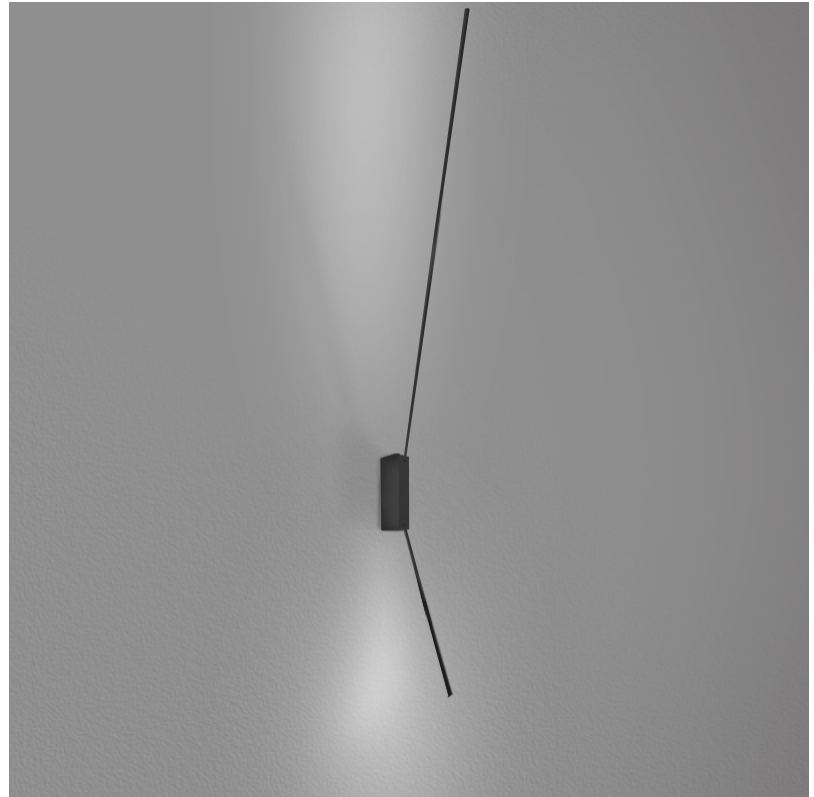

SPILLO 2 ROD SURFACE

D42047- -

base number
Color   Temperature   Finish   Options

1. To build a product code in our configurator select the specify button on the base model # product page
2. To build a manual product code on this datasheet choose from the options listed below in blue font and add the suffix to the base model #

GENERAL

Series: Spillo
Subseries: Spillo 2 Rod
Brand: Icone
Division: Design
Mounting Type: Surface
Mounting Location: Wall
Subcategory: Ambient

PHYSICAL

Shape: Rectangle
Width (mm): 32
Width (in): 1 1/4
Height (mm): 1390
Height (in): 54 3/4
Extension (mm): 860
Extension (in): 33 7/8
Light Distribution: Direct / Indirect
Fixture Finish: WHI / WHC / BLK / BGD
Fixture Material: Brass

ELECTRICAL

Lamp Type: LED
Total Output Wattage (W): 15.36
Dimming: 0-10V Dimming
Driver Included: Yes
Driver Location: Integrated
Driver Type: Constant Current - 120Vac - non-dimming
Driver Class: Class 2
Input Voltage (V): 120 - 277
Output Voltage (V): 12
Upon Request: (Not included - see components) Remote: 0-10Vdc dimming / 277Vac

LED

Color Temperature (°K): 2700 / 3000
Nominal Lumen (lm): 1320
CRI: >90 CRI
Lamp Life (hrs): 50000

OPTICAL

Adjustability: Tilt 90°

RATINGS AND CERTIFICATIONS

Certified By: Certified for North American Standards
IP rating: IP20

PROJECT	_____
TYPE	_____
SPECIFIER	_____
QUANTITY	_____
DATE	_____