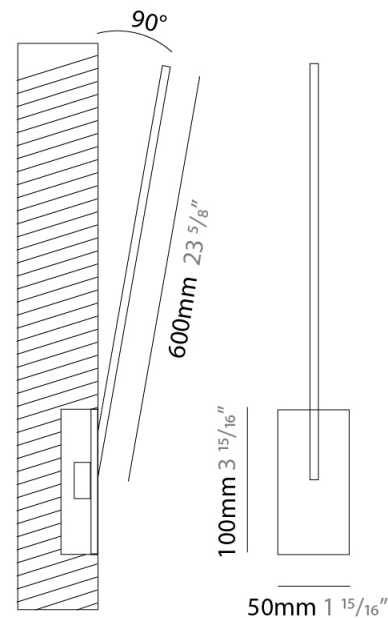

PROJECT	_____
TYPE	_____
SPECIFIER	_____
QUANTITY	_____
DATE	_____

SPILLO 1 ROD RECESSED

D46016- _____ - _____
base number   Color   Finish
                         Temperature   Options

1. To build a product code in our configurator select the specify button on the base model # product page
2. To build a manual product code on this datasheet choose from the options listed below in blue font and add the suffix to the base model #

GENERAL

Series: Spillo
Subseries: Spillo 1 Rod
Brand: Icone
Division: Design
Mounting Type: Recessed
Mounting Location: Wall
Subcategory: Ambient

PHYSICAL

Shape: Rectangle
Width (mm): 50
Width (in): 1 ¹⁵/₁₆
Height (mm): 600
Height (in): 23 ⁵/₈
Light Distribution: Adjustable
Fixture Finish: WHI / BLK / CHR / BGD
Fixture Material: Brass

ELECTRICAL

Lamp Type: LED
Total Output Wattage (W): 7.92
Dimming: 0-10V Dimming
Driver Included: No
Driver Location: Remote
Driver Type: Constant Voltage - 120Vac
Driver Class: Class 2
Input Voltage (V): 120
Output Voltage (V): 12
Upon Request: (Not included, see components) 0-10Vdc dimming / 277Vac

LED

Color Temperature (°K): 2700 / 3000
Nominal Lumen (lm): 660
CRI: >90 CRI
Lamp Life (hrs): 50000

OPTICAL

Adjustability: Tilt 120°

RATINGS AND CERTIFICATIONS

Certified By: Certified for North American Standards
IP rating: IP20