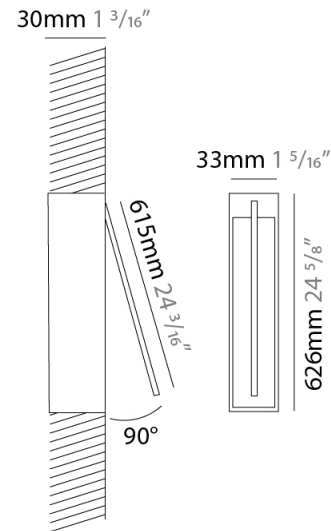

PROJECT	
TYPE	
SPECIFIER	
QUANTITY	
DATE	

SPILLO 1 ROD RECESSED

D46008- -

base number   Color   Finish
Temperature   Options

1. To build a product code in our configurator select the specify button on the base model # product page
2. To build a manual product code on this datasheet choose from the options listed below in blue font and add the suffix to the base model #

GENERAL

Series: Spillo
Subseries: Spillo 1 Rod
Brand: Icone
Division: Design
Mounting Type: Recessed
Mounting Location: Wall
Subcategory: Ambient

PHYSICAL

Shape: Rectangle
Width (mm): 33
Width (in): 1 ⁵/₁₆
Height (mm): 626
Height (in): 24 ⁵/₈
Min. Recessing Depth (mm): 30
Min. Recessing Depth (in): 1 ³/₁₆
Light Distribution: Adjustable
Fixture Finish: WHI / BLK / CHR / BGD
Fixture Material: Brass

ELECTRICAL

Lamp Type: LED
Total Output Wattage (W): 7.92
Dimming: 0-10V Dimming
Driver Included: No
Driver Location: Remote
Driver Type: Constant Voltage - 120Vac
Driver Class: Class 2
Input Voltage (V): 120
Output Voltage (V): 12
Upon Request: (Not included, see components) 0-10Vdc dimming / 277Vac

LED

Color Temperature (°K): 2700 / 3000
Nominal Lumen (lm): 660
CRI: >90 CRI
Lamp Life (hrs): 50000

OPTICAL

Adjustability: Tilt 120°

RATINGS AND CERTIFICATIONS

Certified By: Certified for North American Standards
IP rating: IP20