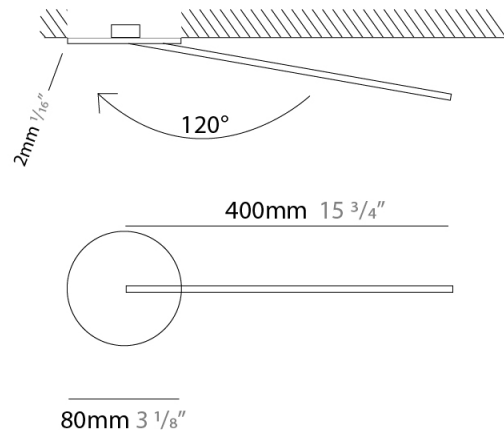

GENERAL

Series: Spillo
 Subseries: Spillo 1 Rod
 Brand: Icone
 Division: Design
 Mounting Type: Recessed
 Mounting Location: Wall
 Subcategory: Ambient

PHYSICAL

Shape: Rectangle
 Width (mm): 50
 Width (in): 1 ¹⁵/₁₆
 Height (mm): 400
 Height (in): 15 ³/₄
 Light Distribution: Adjustable
[Fixture Finish: WHI / BLK / CHR / BGD](#)
 Fixture Material: Brass

GENERAL

Series: Spillo
 Subseries: Spillo 1 Rod
 Brand: Icone
 Division: Design
 Mounting Type: Recessed
 Mounting Location: Wall
 Subcategory: Ambient

PHYSICAL

Shape: Rectangle
 Width (mm): 50
 Width (in): 1 15/16
 Height (mm): 500
 Height (in): 19 11/16
 Light Distribution: Adjustable
 Fixture Finish: WHI / BLK / CHR / BGD
 Fixture Material: Brass

GENERAL

Series: Spillo
 Subseries: Spillo 1 Rod Round Base
 Brand: Icone
 Division: Design
 Mounting Type: Recessed
 Mounting Location: Wall
 Subcategory: Ambient

PHYSICAL

Shape: Rectangle
 Width (mm): 50
 Width (in): 1 ¹⁵/₁₆
 Height (mm): 400
 Height (in): 15 ³/₄
 Light Distribution: Adjustable
 Fixture Finish: WHI / BLK / CHR / BGD
 Fixture Material: Brass

LED

Color Temperature (°K): 2700 / 3000
 Nominal Lumen (lm): 440
 CRI: >90 CRI
 Lamp Life (hrs): 50000

OPTICAL

Adjustability: Tilt 120°

RATINGS AND CERTIFICATIONS

Certified By: Certified for North American Standards
 IP rating: IP20