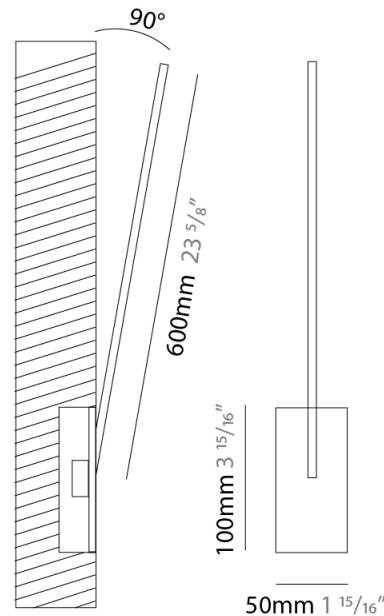

PROJECT
TYPE
SPECIFIER
QUANTITY
DATE

SPILLO 1 ROD RECESSED

D46016- -
base number   Color   Finish
                          Temperature   Options

1. To build a product code in our configurator select the specify button on the base model # product page
2. To build a manual product code on this datasheet choose from the options listed below in blue font and add the suffix to the base model #

GENERAL

Series: Spillo
Subseries: Spillo 1 Rod
Brand: Icone
Division: Design
Mounting Type: Recessed
Mounting Location: Wall
Subcategory: Ambient

PHYSICAL

Shape: Rectangle
Width (mm): 50
Width (in): 1 15/16
Height (mm): 600
Height (in): 23 5/8
Light Distribution: Adjustable
Fixture Finish: WHI / BLK / CHR / BGD
Fixture Material: Brass

ELECTRICAL

Lamp Type: LED
Total Output Wattage (W): 7.92
Dimming: 0-10V Dimming
Driver Included: No
Driver Location: Remote
Driver Type: Constant Voltage - 120Vac
Driver Class: Class 2
Input Voltage (V): 120
Output Voltage (V): 12
Upon Request: (Not included, see components) 0-10Vdc dimming / 277Vac

LED

Color Temperature (°K): 2700 / 3000
Nominal Lumen (lm): 660
CRI: >90 CRI
Lamp Life (hrs): 50000

OPTICAL

Adjustability: Tilt 120°

RATINGS AND CERTIFICATIONS

Certified By: Certified for North American Standards
IP rating: IP20