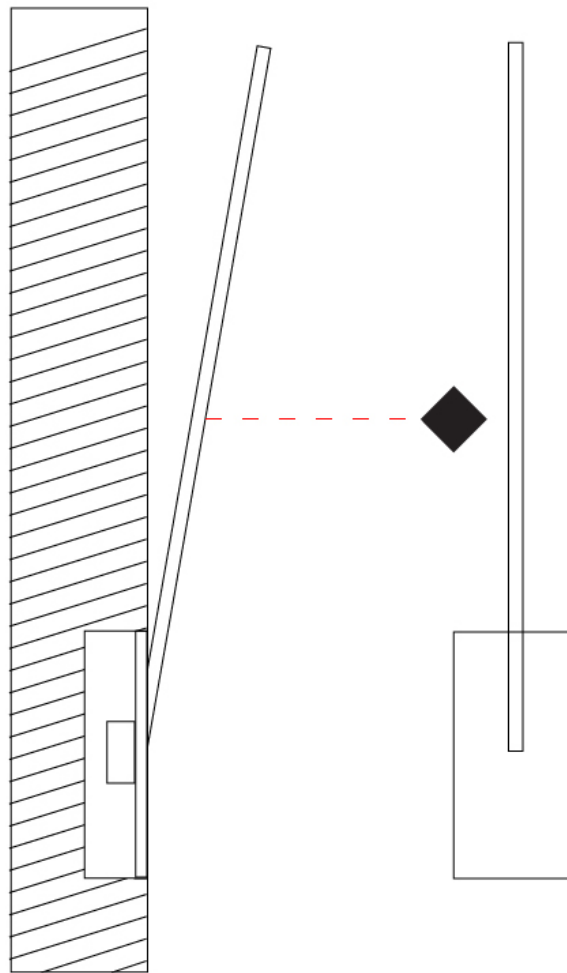

SPILLO 1 ROD RECESSED

D46016-

PROJECT

TYPE

SPECIFIER

QUANTITY

DATE

D