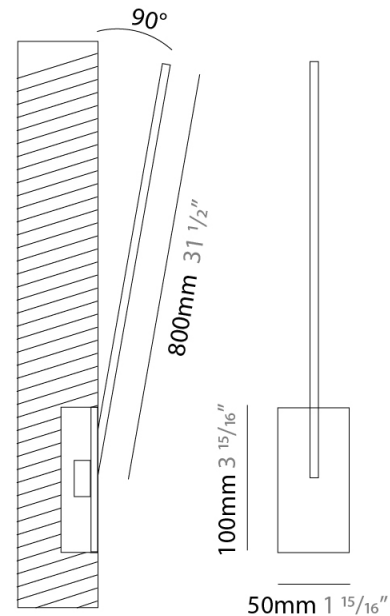

PROJECT
TYPE
SPECIFIER
QUANTITY
DATE

SPILLO 1 ROD RECESSED

D46018- -
base number   Color   Finish
                         Temperature   Options

1. To build a product code in our configurator select the specify button on the base model # product page
2. To build a manual product code on this datasheet choose from the options listed below in blue font and add the suffix to the base model #

GENERAL

Series: Spillo
Subseries: Spillo 1 Rod
Brand: Icone
Division: Design
Mounting Type: Recessed
Mounting Location: Wall
Subcategory: Ambient

PHYSICAL

Shape: Rectangle
Width (mm): 50
Width (in): 1 15/16
Height (mm): 800
Height (in): 31 1/2
Light Distribution: Adjustable
Fixture Finish: WHI / BLK / CHR / BGD
Fixture Material: Brass

ELECTRICAL

Lamp Type: LED
Total Output Wattage (W): 10.56
Dimming: 0-10V Dimming
Driver Included: No
Driver Location: Remote
Driver Type: Constant Voltage - 120Vac
Driver Class: Class 2
Input Voltage (V): 120
Output Voltage (V): 12
Upon Request: (Not included, see components) 0-10Vdc dimming / 277Vac

LED

Color Temperature (°K): 2700 / 3000
Nominal Lumen (lm): 880
CRI: >90 CRI
Lamp Life (hrs): 50000

OPTICAL

Adjustability: Tilt 120°

RATINGS AND CERTIFICATIONS

Certified By: Certified for North American Standards
IP rating: IP20