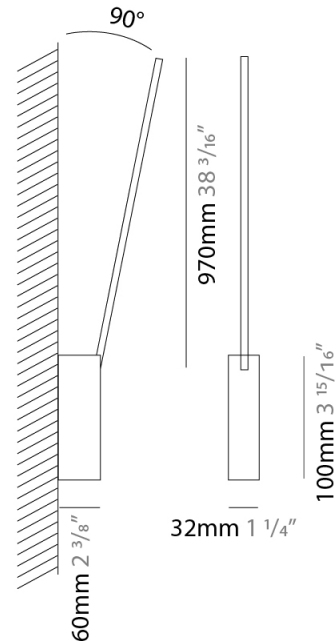

SPILLO 1 ROD SURFACE

D42037- -

base number
Color   Finish
Temperature   Options

1. To build a product code in our configurator select the specify button on the base model # product page
2. To build a manual product code on this datasheet choose from the options listed below in blue font and add the suffix to the base model #

GENERAL

Series: Spillo
Subseries: Spillo 1 Rod
Brand: Icone
Division: Design
Mounting Type: Surface
Mounting Location: Wall
Subcategory: Ambient

PHYSICAL

Shape: Rectangle
Width (mm): 32
Width (in): 1 1/4
Height (mm): 970
Height (in): 38 3/16
Extension (mm): 860
Extension (in): 33 7/8
Light Distribution: Direct / Indirect
Fixture Finish: WHI / WHC / BLK / BGD
Fixture Material: Brass

ELECTRICAL

Lamp Type: LED
Total Output Wattage (W): 10.56
Dimming: Non-Dimmable
Driver Included: Yes
Driver Location: Integrated
Driver Type: Constant Voltage - 120Vac - non-dimming
Driver Class: Class 2
Input Voltage (V): 120 - 277
Output Voltage (V): 12
Upon Request: (Not included - see components) Remote: 0-10Vdc dimming / Non-dimming 120/277Vac

LED

Color Temperature (°K): 2700 / 3000
Nominal Lumen (lm): 880
CRI: >90 CRI
Lamp Life (hrs): 50000

OPTICAL

Adjustability: Tilt 90°

RATINGS AND CERTIFICATIONS

Certified By: Certified for North American Standards
IP rating: IP20

PROJECT
TYPE
SPECIFIER
QUANTITY
DATE