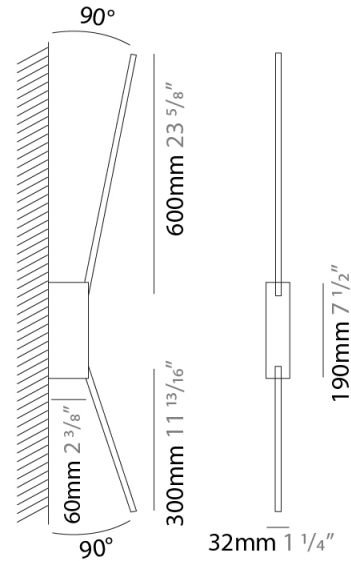

PROJECT	_____
TYPE	_____
SPECIFIER	_____
QUANTITY	_____
DATE	_____

SPILLO 2 ROD SURFACE

D42046- _____ - _____
base number   Color   Finish
                          Temperature   Options

1. To build a product code in our configurator select the specify button on the base model # product page
2. To build a manual product code on this datasheet choose from the options listed below in blue font and add the suffix to the base model #

GENERAL

Series: Spillo
Subseries: Spillo 2 Rod
Brand: Icone
Division: Design
Mounting Type: Surface
Mounting Location: Wall
Subcategory: Ambient

PHYSICAL

Shape: Rectangle
Width (mm): 32
Width (in): 1 1/4
Height (mm): 1090
Height (in): 42 15/16
Extension (mm): 660
Extension (in): 26
Light Distribution: Direct / Indirect
Fixture Finish: WHI / WHC / BLK / BGD
Fixture Material: Brass

ELECTRICAL

Lamp Type: LED
Total Output Wattage (W): 11.88
Dimming: Non-Dimmable
Driver Included: Yes
Driver Location: Integrated
Driver Type: Constant Voltage - 120 / 277Vac
Driver Class: Class 2
Input Voltage (V): 120 - 277
Output Voltage (V): 12
Upon Request: (Not included - see components) Remote: 0-10Vdc dimming

LED

Color Temperature (°K): 2700 / 3000
Nominal Lumen (lm): 990
CRI: >90 CRI
Lamp Life (hrs): 50000

OPTICAL

Adjustability: Tilt 90°

RATINGS AND CERTIFICATIONS

Certified By: Certified for North American Standards
IP rating: IP20