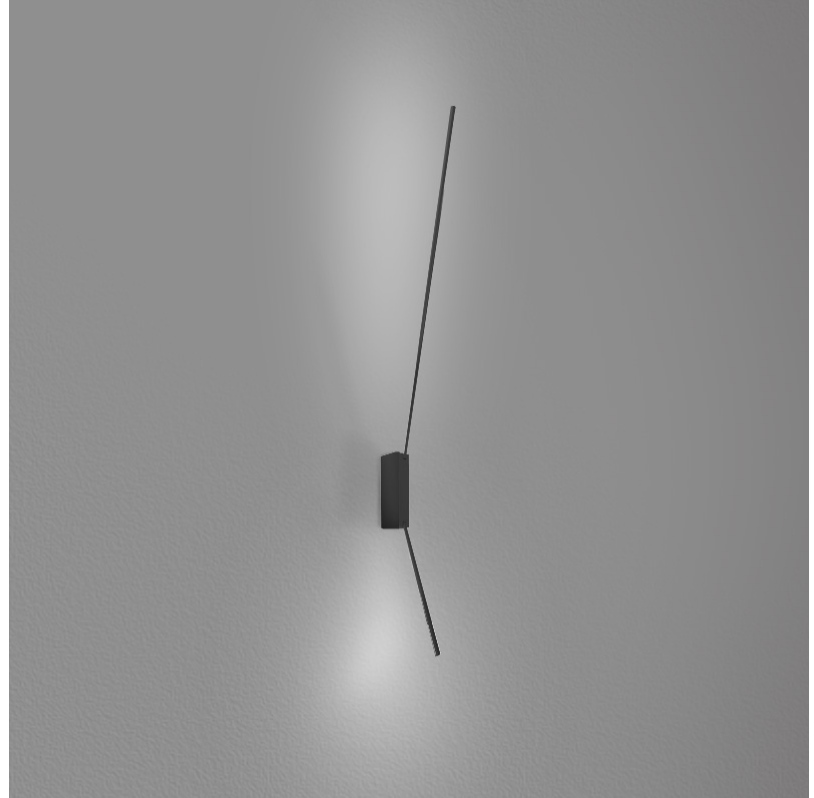

PROJECT	_____
TYPE	_____
SPECIFIER	_____
QUANTITY	_____
DATE	_____

SPILLO 2 ROD SURFACE

D42046- _____ - _____
base number   Color   Finish
                          Temperature   Options

1. To build a product code in our configurator select the specify button on the base model # product page
2. To build a manual product code on this datasheet choose from the options listed below in blue font and add the suffix to the base model #

GENERAL

Series: Spillo
Subseries: Spillo 2 Rod
Brand: Icone
Division: Design
Mounting Type: Surface
Mounting Location: Wall
Subcategory: Ambient

PHYSICAL

Shape: Rectangle
Width (mm): 32
Width (in): 1 1/4
Height (mm): 1090
Height (in): 42 15/16
Extension (mm): 660
Extension (in): 26
Light Distribution: Direct / Indirect
Fixture Finish: WHI / WHC / BLK / BGD
Fixture Material: Brass

ELECTRICAL

Lamp Type: LED
Total Output Wattage (W): 11.88
Dimming: Non-Dimmable
Driver Included: Yes
Driver Location: Integrated
Driver Type: Constant Voltage - 120 / 277Vac
Driver Class: Class 2
Input Voltage (V): 120 - 277
Output Voltage (V): 12
Upon Request: (Not included - see components) Remote: 0-10Vdc dimming

LED

Color Temperature (°K): 2700 / 3000
Nominal Lumen (lm): 990
CRI: >90 CRI
Lamp Life (hrs): 50000

OPTICAL

Adjustability: Tilt 90°

RATINGS AND CERTIFICATIONS

Certified By: Certified for North American Standards
IP rating: IP20