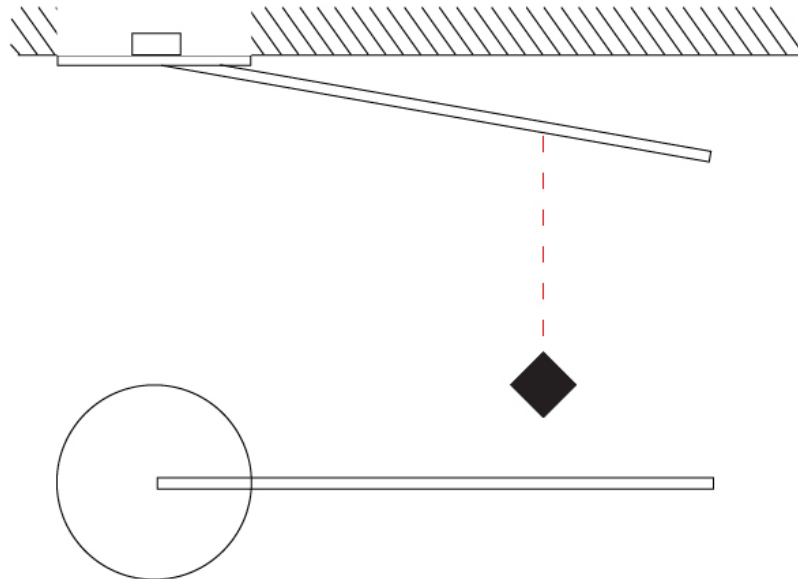

SPILO 1 ROD RECESSED

D46024-

PROJECT

TYPE

SPECIFIER

QUANTITY

DATE

D