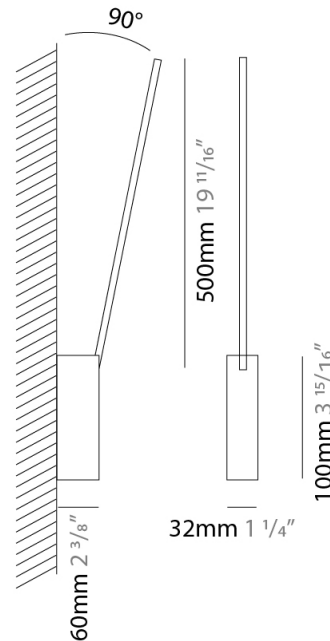

GENERAL

Series: Spillo
 Subseries: Spillo 1 Rod
 Brand: Icone
 Division: Design
 Mounting Type: Surface
 Mounting Location: Wall
 Subcategory: Ambient

PHYSICAL

Shape: Rectangle
 Width (mm): 32
 Width (in): 1 1/4
 Height (mm): 500
 Height (in): 19 11/16
 Extension (mm): 460
 Extension (in): 18 1/8
 Light Distribution: Direct / Indirect
 Fixture Finish: WHI / WHC / BLK / BGD
 Fixture Material: Brass

LED

Color Temperature (°K): 2700 / 3000
 Nominal Lumen (lm): 440
 CRI: >90 CRI
 Lamp Life (hrs): 50000

OPTICAL

Adjustability: Tilt 90°

RATINGS AND CERTIFICATIONS

Certified By: Certified for North American Standards
 IP rating: IP20

GENERAL

Series: Spillo
 Subseries: Spillo 1 Rod
 Brand: Icone
 Division: Design
 Mounting Type: Surface
 Mounting Location: Wall
 Subcategory: Ambient

PHYSICAL

Shape: Rectangle
 Width (mm): 32
 Width (in): 1 1/4
 Height (mm): 970
 Height (in): 38 3/16
 Extension (mm): 860
 Extension (in): 33 7/8
 Light Distribution: Direct / Indirect
 Fixture Finish: WHI / WHC / BLK / BGD
 Fixture Material: Brass

GENERAL

Series: Spillo
 Subseries: Spillo 2 Rod
 Brand: Icone
 Division: Design
 Mounting Type: Surface
 Mounting Location: Wall
 Subcategory: Ambient

PHYSICAL

Shape: Rectangle
 Width (mm): 32
 Width (in): 1 1/4
 Height (mm): 1090
 Height (in): 42 15/16
 Extension (mm): 660
 Extension (in): 26
 Light Distribution: Direct / Indirect
 Fixture Finish: WHI / WHC / BLK / BGD
 Fixture Material: Brass