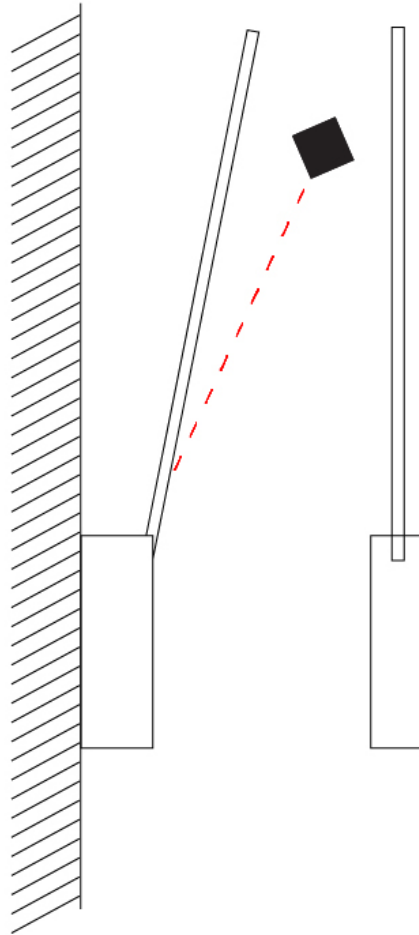

GENERAL

Series: Spillo
 Subseries: Spillo 1 Rod
 Brand: Icone
 Division: Design
 Mounting Type: Surface
 Mounting Location: Wall
 Subcategory: Ambient

PHYSICAL

Shape: Rectangle
 Width (mm): 32
 Width (in): 1 1/4
 Height (mm): 500
 Height (in): 19 11/16
 Extension (mm): 460
 Extension (in): 18 1/8
 Light Distribution: Direct / Indirect
 Fixture Finish: WHI / WHC / BLK / BGD
 Fixture Material: Brass

GENERAL

Series: Spillo
 Subseries: Spillo 1 Rod
 Brand: Icone
 Division: Design
 Mounting Type: Surface
 Mounting Location: Wall
 Subcategory: Ambient

PHYSICAL

Shape: Rectangle
 Width (mm): 32
 Width (in): 1 1/4
 Height (mm): 970
 Height (in): 38 3/16
 Extension (mm): 860
 Extension (in): 33 7/8
 Light Distribution: Direct / Indirect
 Fixture Finish: WHI / WHC / BLK / BGD
 Fixture Material: Brass

PROJECT
TYPE
SPECIFIER
QUANTITY
DATE

SPILLO 1 ROD SURFACE

D42037-

PROJECT

TYPE

SPECIFIER

QUANTITY

DATE