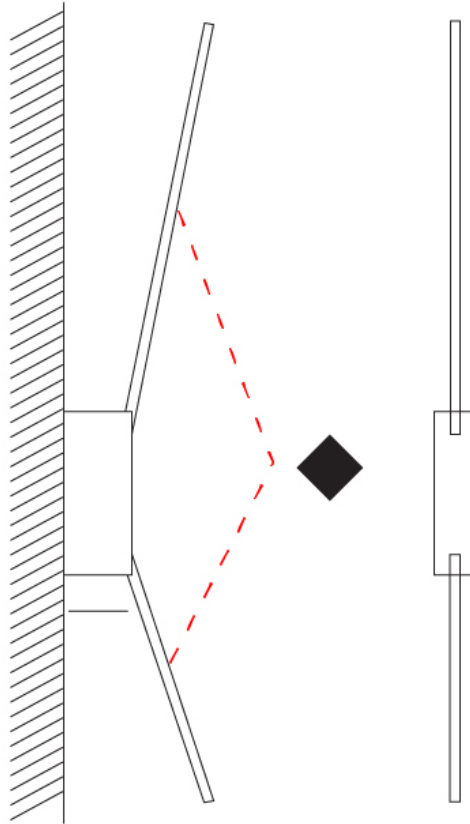

SPILLO 2 ROD SURFACE

D42046-

PROJECT _____

TYPE _____

SPECIFIER _____

QUANTITY _____

DATE _____

D