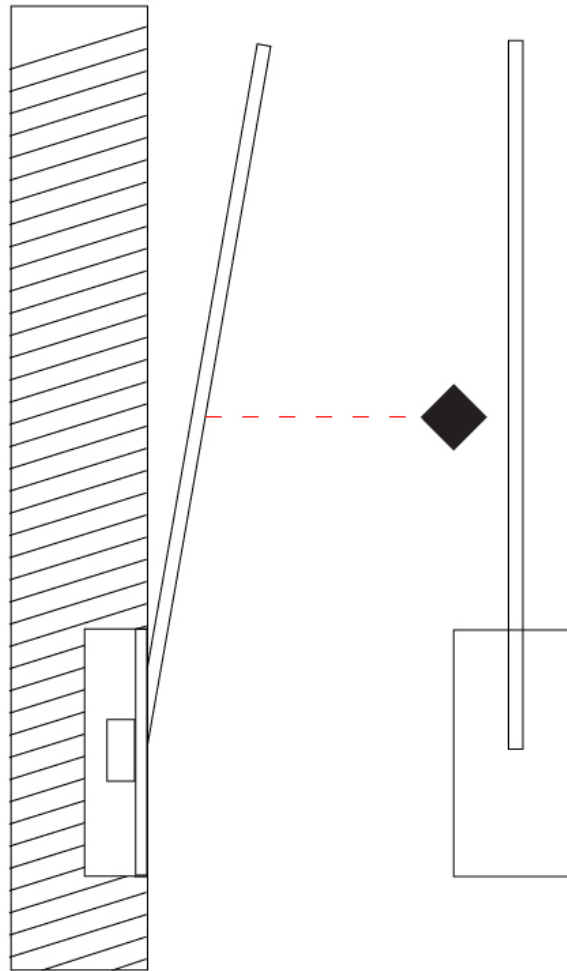

GENERAL

Series: Spillo
 Subseries: Spillo 1 Rod
 Brand: Icone
 Division: Design
 Mounting Type: Recessed
 Mounting Location: Wall
 Subcategory: Ambient

PHYSICAL

Shape: Rectangle
 Width (mm): 50
 Width (in): 1 15/16
 Height (mm): 400
 Height (in): 15 3/4
 Light Distribution: Adjustable
 Fixture Finish: WHI / BLK / CHR / BGD
 Fixture Material: Brass

SPILLO 1 ROD RECESSED

D46014-

PROJECT _____

TYPE _____

SPECIFIER _____

QUANTITY _____

DATE _____

D

GENERAL

Series: Spillo
 Subseries: Spillo 1 Rod Round Base
 Brand: Icone
 Division: Design
 Mounting Type: Recessed
 Mounting Location: Wall
 Subcategory: Ambient

PHYSICAL

Shape: Rectangle
 Width (mm): 50
 Width (in): 1 ¹⁵/₁₆
 Height (mm): 400
 Height (in): 15 ³/₄
 Light Distribution: Adjustable
 Fixture Finish: WHI / BLK / CHR / BGD
 Fixture Material: Brass