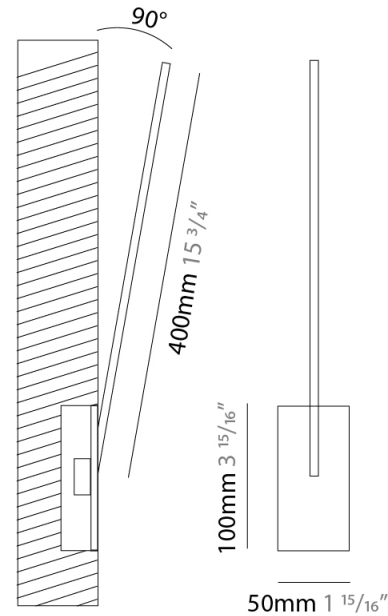

PROJECT	
TYPE	
SPECIFIER	
QUANTITY	
DATE	

SPILLO 1 ROD RECESSED

D46014- -
base number   Color   Finish
                         Temperature   Options

1. To build a product code in our configurator select the specify button on the base model # product page
2. To build a manual product code on this datasheet choose from the options listed below in blue font and add the suffix to the base model #

GENERAL

Series: Spillo
Subseries: Spillo 1 Rod
Brand: Icone
Division: Design
Mounting Type: Recessed
Mounting Location: Wall
Subcategory: Ambient

PHYSICAL

Shape: Rectangle
Width (mm): 50
Width (in): 1 15/16
Height (mm): 400
Height (in): 15 3/4
Light Distribution: Adjustable
Fixture Finish: WHI / BLK / CHR / BGD
Fixture Material: Brass

ELECTRICAL

Lamp Type: LED
Total Output Wattage (W): 4.8
Dimming: 0-10V Dimming
Driver Included: No
Driver Location: Remote
Driver Type: Constant Voltage - 120Vac
Driver Class: Class 2
Input Voltage (V): 120
Output Voltage (V): 12
Upon Request: (Not included, see components) 0-10Vdc dimming / 277Vac

LED

Color Temperature (°K): 2700 / 3000
Nominal Lumen (lm): 440
CRI: >90 CRI
Lamp Life (hrs): 50000

OPTICAL

Adjustability: Tilt 120°

RATINGS AND CERTIFICATIONS

Certified By: Certified for North American Standards
IP rating: IP20