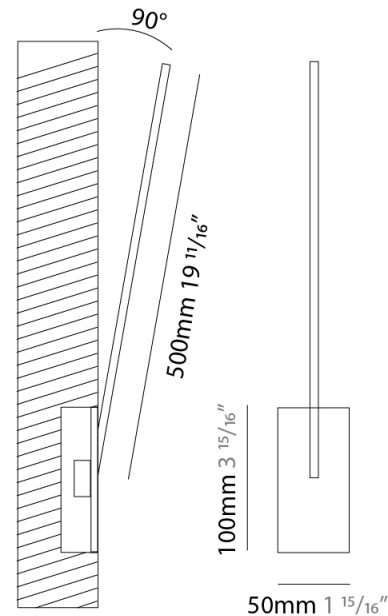

GENERAL

Series: Spillo
 Subseries: Spillo 1 Rod
 Brand: Icone
 Division: Design
 Mounting Type: Recessed
 Mounting Location: Wall
 Subcategory: Ambient

PHYSICAL

Shape: Rectangle
 Width (mm): 50
 Width (in): 1 ¹⁵/₁₆
 Height (mm): 400
 Height (in): 15 ³/₄
 Light Distribution: Adjustable
 Fixture Finish: [WHI / BLK / CHR / BGD](#)
 Fixture Material: Brass

GENERAL

Series: Spillo
 Subseries: Spillo 1 Rod
 Brand: Icone
 Division: Design
 Mounting Type: Recessed
 Mounting Location: Wall
 Subcategory: Ambient

PHYSICAL

Shape: Rectangle
 Width (mm): 50
 Width (in): 1 15/16
 Height (mm): 500
 Height (in): 19 11/16
 Light Distribution: Adjustable
 Fixture Finish: WHI / BLK / CHR / BGD
 Fixture Material: Brass

LED

Color Temperature (°K): 2700 / 3000
 Nominal Lumen (lm): 550
 CRI: >90 CRI
 Lamp Life (hrs): 50000

OPTICAL

Adjustability: Tilt 120°

RATINGS AND CERTIFICATIONS

Certified By: Certified for North American Standards
 IP rating: IP20

GENERAL

Series: Spillo
 Subseries: Spillo 1 Rod
 Brand: Icone
 Division: Design
 Mounting Type: Recessed
 Mounting Location: Wall
 Subcategory: Ambient

PHYSICAL

Shape: Rectangle
 Width (mm): 50
 Width (in): 1 ¹⁵/₁₆
 Height (mm): 600
 Height (in): 23 ⁵/₈
 Light Distribution: Adjustable
 Fixture Finish: [WHI / BLK / CHR / BGD](#)
 Fixture Material: Brass