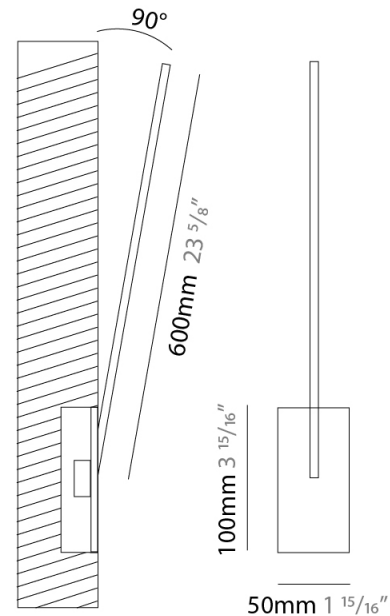

PROJECT	_____
TYPE	_____
SPECIFIER	_____
QUANTITY	_____
DATE	_____

SPILLO 1 ROD RECESSED

D46016- _____ - _____
base number   Color   Finish
                          Temperature   Options

1. To build a product code in our configurator select the specify button on the base model # product page
2. To build a manual product code on this datasheet choose from the options listed below in blue font and add the suffix to the base model #

GENERAL

Series: Spillo
Subseries: Spillo 1 Rod
Brand: Icone
Division: Design
Mounting Type: Recessed
Mounting Location: Wall
Subcategory: Ambient

PHYSICAL

Shape: Rectangle
Width (mm): 50
Width (in): 1 ¹⁵/₁₆
Height (mm): 600
Height (in): 23 ⁵/₈
Light Distribution: Adjustable
Fixture Finish: [WHI / BLK / CHR / BGD](#)
Fixture Material: Brass

ELECTRICAL

Lamp Type: LED
Total Output Wattage (W): 7.92
Dimming: 0-10V Dimming
Driver Included: No
Driver Location: Remote
Driver Type: Constant Voltage - 120Vac
Driver Class: Class 2
Input Voltage (V): 120
Output Voltage (V): 12
Upon Request: (Not included, see components) 0-10Vdc dimming / 277Vac

LED

Color Temperature (°K): [2700 / 3000](#)
Nominal Lumen (lm): 660
CRI: >90 CRI
Lamp Life (hrs): 50000

OPTICAL

Adjustability: Tilt 120°

RATINGS AND CERTIFICATIONS

Certified By: Certified for North American Standards
IP rating: IP20