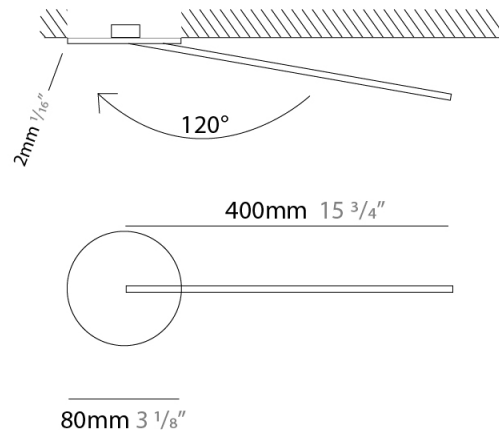

GENERAL

Series: Spillo
 Subseries: Spillo 1 Rod
 Brand: Icone
 Division: Design
 Mounting Type: Recessed
 Mounting Location: Wall
 Subcategory: Ambient

PHYSICAL

Shape: Rectangle
 Width (mm): 50
 Width (in): 1 ¹⁵/₁₆
 Height (mm): 400
 Height (in): 15 ³/₄
 Light Distribution: Adjustable
 Fixture Finish: [WHI / BLK / CHR / BGD](#)
 Fixture Material: Brass

GENERAL

Series: Spillo
 Subseries: Spillo 1 Rod
 Brand: Icone
 Division: Design
 Mounting Type: Recessed
 Mounting Location: Wall
 Subcategory: Ambient

PHYSICAL

Shape: Rectangle
 Width (mm): 50
 Width (in): 1 15/16
 Height (mm): 500
 Height (in): 19 11/16
 Light Distribution: Adjustable
 Fixture Finish: WHI / BLK / CHR / BGD
 Fixture Material: Brass

GENERAL

Series: Spillo
 Subseries: Spillo 1 Rod Round Base
 Brand: Icone
 Division: Design
 Mounting Type: Recessed
 Mounting Location: Wall
 Subcategory: Ambient

PHYSICAL

Shape: Rectangle
 Width (mm): 50
 Width (in): 1 ¹⁵/₁₆
 Height (mm): 400
 Height (in): 15 ³/₄
 Light Distribution: Adjustable
 Fixture Finish: WHI / BLK / CHR / BGD
 Fixture Material: Brass

LED

Color Temperature (°K): 2700 / 3000
 Nominal Lumen (lm): 440
 CRI: >90 CRI
 Lamp Life (hrs): 50000

OPTICAL

Adjustability: Tilt 120°

RATINGS AND CERTIFICATIONS

Certified By: Certified for North American Standards
 IP rating: IP20