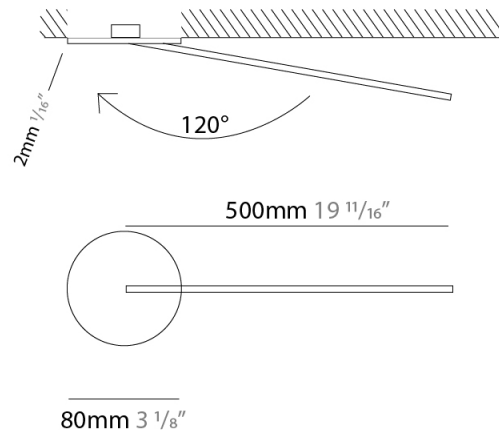

GENERAL

Series: Spillo
 Subseries: Spillo 1 Rod
 Brand: Icone
 Division: Design
 Mounting Type: Recessed
 Mounting Location: Wall
 Subcategory: Ambient

PHYSICAL

Shape: Rectangle
 Width (mm): 50
 Width (in): 1 ¹⁵/₁₆
 Height (mm): 400
 Height (in): 15 ³/₄
 Light Distribution: Adjustable
 Fixture Finish: [WHI / BLK / CHR / BGD](#)
 Fixture Material: Brass

GENERAL

Series: Spillo
 Subseries: Spillo 1 Rod
 Brand: Icone
 Division: Design
 Mounting Type: Recessed
 Mounting Location: Wall
 Subcategory: Ambient

PHYSICAL

Shape: Rectangle
 Width (mm): 50
 Width (in): 1 15/16
 Height (mm): 500
 Height (in): 19 11/16
 Light Distribution: Adjustable
 Fixture Finish: WHI / BLK / CHR / BGD
 Fixture Material: Brass

GENERAL

Series: Spillo
 Subseries: Spillo 1 Rod
 Brand: Icone
 Division: Design
 Mounting Type: Recessed
 Mounting Location: Wall
 Subcategory: Ambient

PHYSICAL

Shape: Rectangle
 Width (mm): 50
 Width (in): 1 ¹⁵/₁₆
 Height (mm): 500
 Height (in): 19 ¹¹/₁₆
 Light Distribution: Adjustable
 Fixture Finish: WHI / BLK / CHR / BGD
 Fixture Material: Brass

LED

Color Temperature (°K): 2700 / 3000
 Nominal Lumen (lm): 550
 CRI: >90 CRI
 Lamp Life (hrs): 50000

OPTICAL

Adjustability: Tilt 120°

RATINGS AND CERTIFICATIONS

Certified By: Certified for North American Standards
 IP rating: IP20