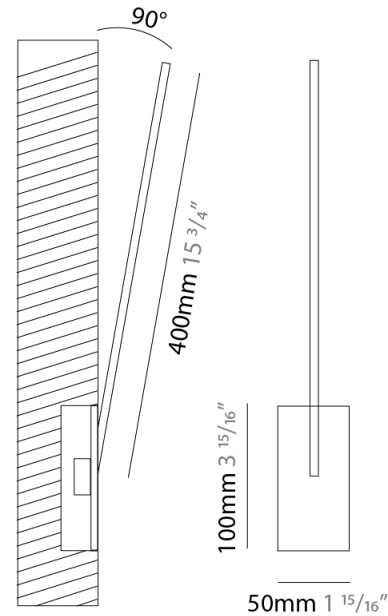

SPILLO 1 ROD RECESSED

D46014- -

base number   Color   Finish
Temperature   Options

1. To build a product code in our configurator select the specify button on the base model # product page
2. To build a manual product code on this datasheet choose from the options listed below in blue font and add the suffix to the base model #

GENERAL

Series: Spillo
Subseries: Spillo 1 Rod
Brand: Icone
Division: Design
Mounting Type: Recessed
Mounting Location: Wall
Subcategory: Ambient

PHYSICAL

Shape: Rectangle
Width (mm): 50
Width (in): 1 ¹⁵/₁₆
Height (mm): 400
Height (in): 15 ³/₄
Light Distribution: Adjustable
Fixture Finish: [WHI / BLK / CHR / BGD](#)
Fixture Material: Brass

ELECTRICAL

Lamp Type: LED
Total Output Wattage (W): 4.8
Dimming: 0-10V Dimming
Driver Included: No
Driver Location: Remote
Driver Type: Constant Voltage - 120Vac
Driver Class: Class 2
Input Voltage (V): 120
Output Voltage (V): 12
Upon Request: (Not included, see components) 0-10Vdc dimming / 277Vac

LED

Color Temperature (°K): [2700 / 3000](#)
Nominal Lumen (lm): 440
CRI: >90 CRI
Lamp Life (hrs): 50000

OPTICAL

Adjustability: Tilt 120°

RATINGS AND CERTIFICATIONS

Certified By: Certified for North American Standards
IP rating: IP20