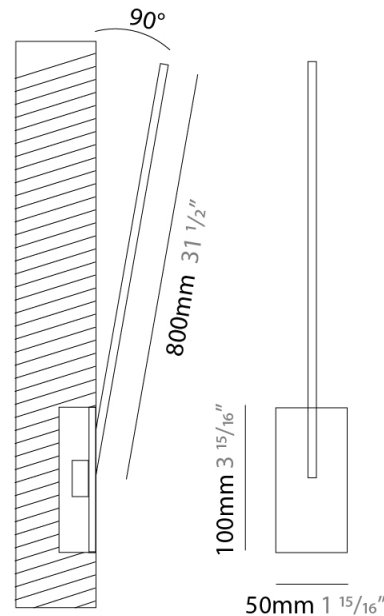

PROJECT
TYPE
SPECIFIER
QUANTITY
DATE

SPILLO 1 ROD RECESSED

D46018- -
base number   Color   Finish
                          Temperature   Options

1. To build a product code in our configurator select the specify button on the base model # product page
2. To build a manual product code on this datasheet choose from the options listed below in blue font and add the suffix to the base model #

GENERAL

Series: Spillo
Subseries: Spillo 1 Rod
Brand: Icone
Division: Design
Mounting Type: Recessed
Mounting Location: Wall
Subcategory: Ambient

PHYSICAL

Shape: Rectangle
Width (mm): 50
Width (in): 1 15/16
Height (mm): 800
Height (in): 31 1/2
Light Distribution: Adjustable
Fixture Finish: WHI / BLK / CHR / BGD
Fixture Material: Brass

ELECTRICAL

Lamp Type: LED
Total Output Wattage (W): 10.56
Dimming: 0-10V Dimming
Driver Included: No
Driver Location: Remote
Driver Type: Constant Voltage - 120Vac
Driver Class: Class 2
Input Voltage (V): 120
Output Voltage (V): 12
Upon Request: (Not included, see components) 0-10Vdc dimming / 277Vac

LED

Color Temperature (°K): 2700 / 3000
Nominal Lumen (lm): 880
CRI: >90 CRI
Lamp Life (hrs): 50000

OPTICAL

Adjustability: Tilt 120°

RATINGS AND CERTIFICATIONS

Certified By: Certified for North American Standards
IP rating: IP20