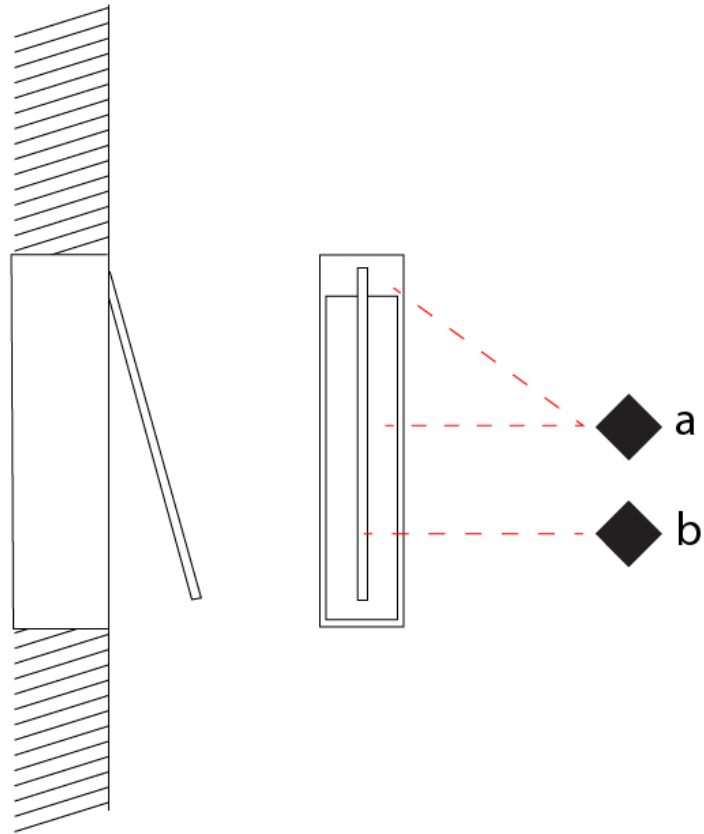

SPILLO 1 ROD RECESSED

D46006-

PROJECT

TYPE

SPECIFIER

QUANTITY

DATE

D