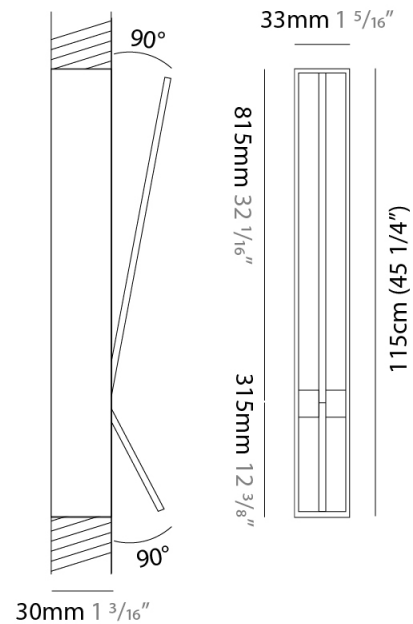

PROJECT	_____
TYPE	_____
SPECIFIER	_____
QUANTITY	_____
DATE	_____

SPILLO 2 ROD RECESSED

D46027- _____ - _____

base number   Color   Finish
Temperature   Options

1. To build a product code in our configurator select the specify button on the base model # product page
2. To build a manual product code on this datasheet choose from the options listed below in blue font and add the suffix to the base model #

GENERAL

Series: Spillo
Subseries: Spillo 2 Rod
Brand: Icone
Division: Design
Mounting Type: Recessed
Mounting Location: Wall
Subcategory: Ambient

PHYSICAL

Shape: Rectangle
Width (mm): 33
Width (in): 1 ⁵/₁₆
Height (mm): 1150
Height (in): 45 ¹/₄
Min. Recessing Depth (mm): 30
Min. Recessing Depth (in): 1 ³/₁₆
Light Distribution: Adjustable
Fixture Finish: WHI / BLK / CHR / BGD
Fixture Material: Brass

ELECTRICAL

Lamp Type: LED
Total Output Wattage (W): 14.52
Dimming: 0-10V Dimming
Driver Included: No
Driver Location: Remote
Driver Type: Constant Voltage - 120Vac
Driver Class: Class 2
Input Voltage (V): 120 - 277
Output Voltage (V): 12
Upon Request: (Not included, see components) 0-10Vdc dimming / 277Vac

LED

Color Temperature (°K): 2700 / 3000
Nominal Lumen (lm): 1210
CRI: >90 CRI
Lamp Life (hrs): 50000

OPTICAL

Adjustability: Tilt 90°

RATINGS AND CERTIFICATIONS

Certified By: Certified for North American Standards
IP rating: IP20