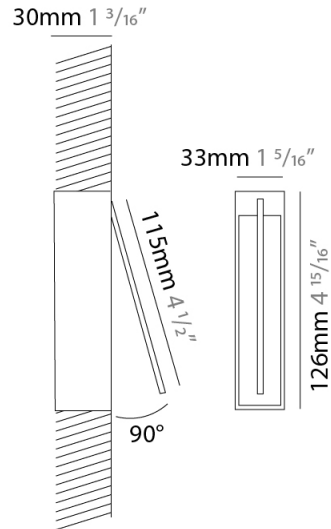

PROJECT
TYPE
SPECIFIER
QUANTITY
DATE

SPILLO 1 ROD RECESSED

D46003- -

base number   Color   Finish
Temperature   Options

1. To build a product code in our configurator select the specify button on the base model # product page
2. To build a manual product code on this datasheet choose from the options listed below in blue font and add the suffix to the base model #

GENERAL

Series: Spillo
Subseries: Spillo 1 Rod
Brand: Icone
Division: Design
Mounting Type: Recessed
Mounting Location: Wall
Subcategory: Ambient

PHYSICAL

Shape: Rectangle
Width (mm): 33
Width (in): 1 ⁵/₁₆
Height (mm): 126
Height (in): 4 ¹⁵/₁₆
Min. Recessing Depth (mm): 30
Min. Recessing Depth (in): 1 ³/₁₆
Light Distribution: Adjustable
[Fixture Finish: WHI / BLK / CHR / BGD](#)
Fixture Material: Brass

ELECTRICAL

Lamp Type: LED
Total Output Wattage (W): 1.32
Dimming: 0-10V Dimming
Driver Included: No
Driver Location: Remote
Driver Type: Constant Voltage - 120 / 277Vac
Driver Class: Class 2
Input Voltage (V): 120 - 277
Output Voltage (V): 12
Upon Request: (Not included, see components) 0-10Vdc dimming / 277Vac

LED

[Color Temperature (°K): 2700 / 3000](#)
Nominal Lumen (lm): 110
CRI: >90 CRI
Lamp Life (hrs): 50000

OPTICAL

Adjustability: Tilt 120°

RATINGS AND CERTIFICATIONS

Certified By: Certified for North American Standards
IP rating: IP20