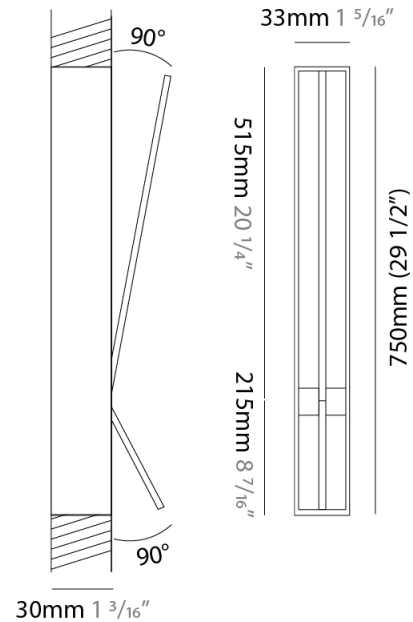

PROJECT	_____
TYPE	_____
SPECIFIER	_____
QUANTITY	_____
DATE	_____

SPILLO 2 ROD RECESSED

D46026- _____ - _____

base number   Color   Finish
_____   Temperature   Options

1. To build a product code in our configurator select the specify button on the base model # product page
2. To build a manual product code on this datasheet choose from the options listed below in blue font and add the suffix to the base model #

GENERAL

Series: Spillo
Subseries: Spillo 2 Rod
Brand: Icone
Division: Design
Mounting Type: Recessed
Mounting Location: Wall
Subcategory: Ambient

PHYSICAL

Shape: Rectangle
Width (mm): 33
Width (in): 1 ⁵/₁₆
Height (mm): 750
Height (in): 29 ¹/₂
Min. Recessing Depth (mm): 30
Min. Recessing Depth (in): 1 ³/₁₆
Light Distribution: Adjustable
Fixture Finish: WHI / BLK / CHR / BGD
Fixture Material: Brass

ELECTRICAL

Lamp Type: LED
Total Output Wattage (W): 9.24
Dimming: 0-10V Dimming
Driver Included: No
Driver Location: Remote
Driver Type: Constant Voltage - 120Vac
Driver Class: Class 2
Input Voltage (V): 120 - 277
Output Voltage (V): 12
Upon Request: (Not included, see components) 0-10Vdc dimming / 277Vac

LED

Color Temperature (°K): 2700 / 3000
Nominal Lumen (lm): 770
CRI: >90 CRI
Lamp Life (hrs): 50000

OPTICAL

Adjustability: Tilt 90°

RATINGS AND CERTIFICATIONS

Certified By: Certified for North American Standards
IP rating: IP20