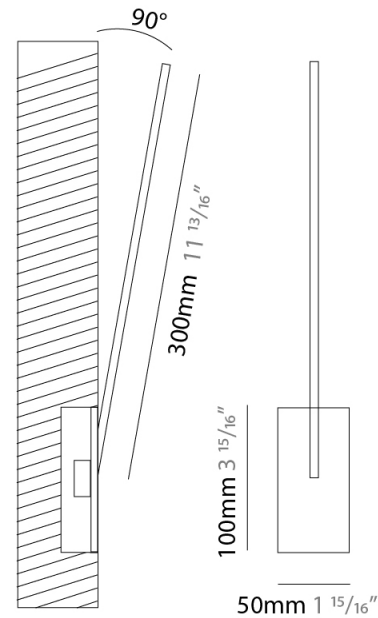

PROJECT	_____
TYPE	_____
SPECIFIER	_____
QUANTITY	_____
DATE	_____

SPILLO 1 ROD RECESSED

D46013- _____ - _____
base number   Color   Finish
                                         Temperature   Options

1. To build a product code in our configurator select the specify button on the base model # product page
2. To build a manual product code on this datasheet choose from the options listed below in blue font and add the suffix to the base model #

GENERAL

Series: Spillo
Subseries: Spillo 1 Rod
Brand: Icone
Division: Design
Mounting Type: Recessed
Mounting Location: Wall
Subcategory: Ambient

PHYSICAL

Shape: Rectangle
Width (mm): 50
Width (in): 1 15/16
Height (mm): 300
Height (in): 11 13/16
Light Distribution: Adjustable
Fixture Finish: WHI / BLK / CHR / BGD
Fixture Material: Brass

ELECTRICAL

Lamp Type: LED
Total Output Wattage (W): 3.96
Dimming: 0-10V Dimming
Driver Included: No
Driver Location: Remote
Driver Type: Constant Voltage - 120 / 277Vac
Driver Class: Class 2
Input Voltage (V): 120 - 277
Output Voltage (V): 12
Upon Request: (Not included, see components) 0-10Vdc dimming / 277Vac

LED

Color Temperature (°K): 2700 / 3000
Nominal Lumen (lm): 330
CRI: >90 CRI
Lamp Life (hrs): 50000

OPTICAL

Adjustability: Tilt 120°

RATINGS AND CERTIFICATIONS

Certified By: Certified for North American Standards
IP rating: IP20