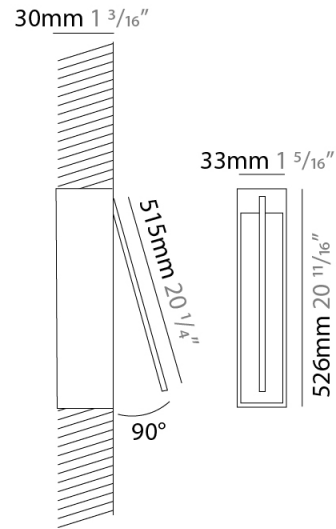

SPILLO 1 ROD RECESSED

D46007- -

base number   Color   Finish
Temperature   Options

1. To build a product code in our configurator select the specify button on the base model # product page
2. To build a manual product code on this datasheet choose from the options listed below in blue font and add the suffix to the base model #

GENERAL

Series: Spillo
Subseries: Spillo 1 Rod
Brand: Icone
Division: Design
Mounting Type: Recessed
Mounting Location: Wall
Subcategory: Ambient

PHYSICAL

Shape: Rectangle
Width (mm): 33
Width (in): 1 ⁵/₁₆
Height (mm): 526
Height (in): 20 ¹¹/₁₆
Min. Recessing Depth (mm): 30
Min. Recessing Depth (in): 1 ³/₁₆
Light Distribution: Adjustable
[Fixture Finish: WHI / BLK / CHR / BGD](#)
Fixture Material: Brass

ELECTRICAL

Lamp Type: LED
Total Output Wattage (W): 6.6
Dimming: 0-10V Dimming
Driver Included: No
Driver Location: Remote
Driver Type: Constant Voltage - 120 / 277Vac
Driver Class: Class 2
Input Voltage (V): 120 - 277
Output Voltage (V): 12
Upon Request: (Not included, see components) 0-10Vdc dimming / 277Vac

LED

[Color Temperature (°K): 2700 / 3000](#)
Nominal Lumen (lm): 550
CRI: >90 CRI
Lamp Life (hrs): 50000

OPTICAL

Adjustability: Tilt 120°

RATINGS AND CERTIFICATIONS

Certified By: Certified for North American Standards
IP rating: IP20

PROJECT
TYPE
SPECIFIER
QUANTITY
DATE