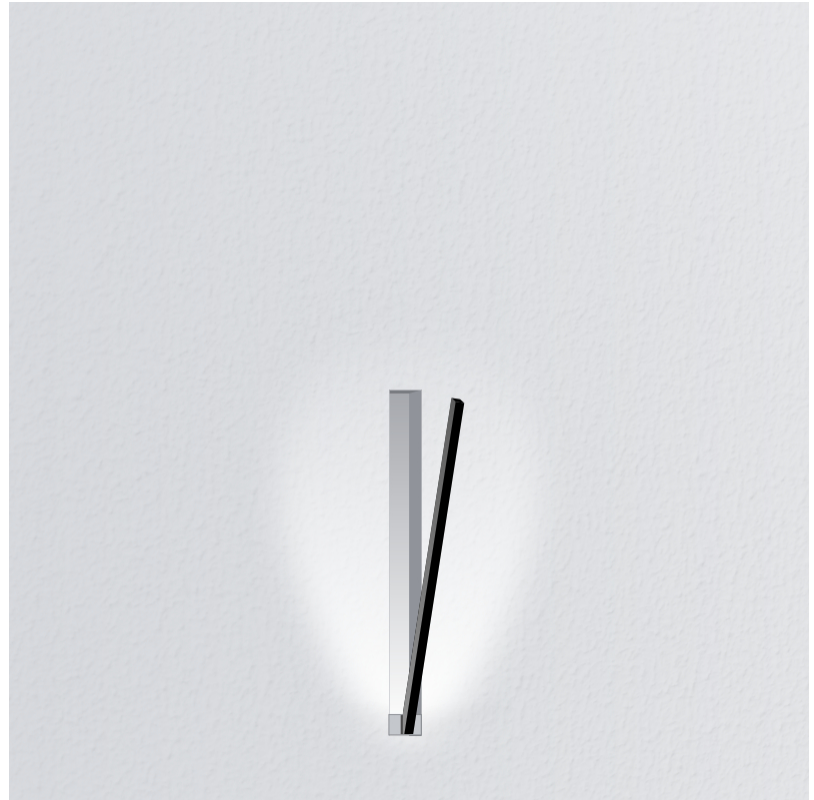

SPILLO 1 ROD RECESSED

D46005- -

base number   Color   Finish
Temperature   Options

1. To build a product code in our configurator select the specify button on the base model # product page
2. To build a manual product code on this datasheet choose from the options listed below in blue font and add the suffix to the base model #

GENERAL

Series: Spillo
Subseries: Spillo 1 Rod
Brand: Icone
Division: Design
Mounting Type: Recessed
Mounting Location: Wall
Subcategory: Ambient

PHYSICAL

Shape: Rectangle
Width (mm): 33
Width (in): 1 ⁵/₁₆
Height (mm): 326
Height (in): 12 ¹³/₁₆
Min. Recessing Depth (mm): 30
Min. Recessing Depth (in): 1 ³/₁₆
Light Distribution: Adjustable
[Fixture Finish: WHI / BLK / CHR / BGD](#)
Fixture Material: Brass

ELECTRICAL

Lamp Type: LED
Total Output Wattage (W): 3.96
Dimming: 0-10V Dimming
Driver Included: No
Driver Location: Remote
Driver Type: Constant Voltage - 120 / 277Vac
Driver Class: Class 2
Input Voltage (V): 120 - 277
Output Voltage (V): 12
Upon Request: (Not included, see components) 0-10Vdc dimming / 277Vac

LED

[Color Temperature (°K): 2700 / 3000](#)
Nominal Lumen (lm): 330
CRI: >90 CRI
Lamp Life (hrs): 50000

OPTICAL

Adjustability: Tilt 120°

RATINGS AND CERTIFICATIONS

Certified By: Certified for North American Standards
IP rating: IP20

PROJECT
TYPE
SPECIFIER
QUANTITY
DATE