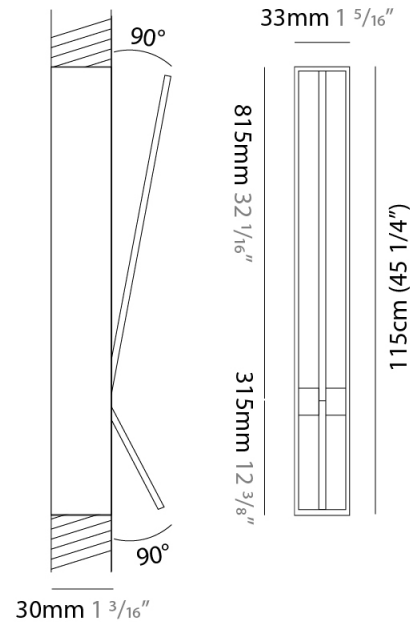

GENERAL

Series: Spillo
 Subseries: Spillo 1 Rod
 Brand: Icone
 Division: Design
 Mounting Type: Recessed
 Mounting Location: Wall
 Subcategory: Ambient

PHYSICAL

Shape: Rectangle
 Width (mm): 33
 Width (in): 1 5/16
 Height (mm): 426
 Height (in): 16 3/4
 Min. Recessing Depth (mm): 30
 Min. Recessing Depth (in): 1 3/16
 Light Distribution: Adjustable
 Fixture Finish: WHI / BLK / CHR / BGD
 Fixture Material: Brass

GENERAL

Series: Spillo
 Subseries: Spillo 1 Rod
 Brand: Icone
 Division: Design
 Mounting Type: Recessed
 Mounting Location: Wall
 Subcategory: Ambient

PHYSICAL

Shape: Rectangle
 Width (mm): 33
 Width (in): 1 ⁵/₁₆
 Height (mm): 626
 Height (in): 24 ⁵/₈
 Min. Recessing Depth (mm): 30
 Min. Recessing Depth (in): 1 ³/₁₆
 Light Distribution: Adjustable
[Fixture Finish: WHI / BLK / CHR / BGD](#)
 Fixture Material: Brass

GENERAL

Series: Spillo
 Subseries: Spillo 2 Rod
 Brand: Icone
 Division: Design
 Mounting Type: Recessed
 Mounting Location: Wall
 Subcategory: Ambient

PHYSICAL

Shape: Rectangle
 Width (mm): 33
 Width (in): 1 ⁵/₁₆
 Height (mm): 1150
 Height (in): 45 ¹/₄
 Min. Recessing Depth (mm): 30
 Min. Recessing Depth (in): 1 ³/₁₆
 Light Distribution: Adjustable
 Fixture Finish: WHI / BLK / CHR / BGD
 Fixture Material: Brass

LED

Color Temperature (°K): 2700 / 3000
 Nominal Lumen (lm): 1210
 CRI: >90 CRI
 Lamp Life (hrs): 50000

OPTICAL

Adjustability: Tilt 90°

RATINGS AND CERTIFICATIONS

Certified By: Certified for North American Standards
 IP rating: IP20