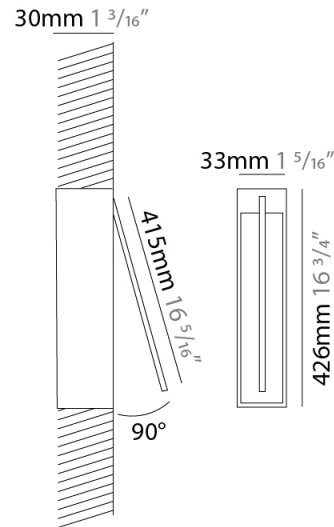

PROJECT
TYPE
SPECIFIER
QUANTITY
DATE

SPILLO 1 ROD RECESSED

D46006- -
base number   Color   Finish
                          Temperature   Options

1. To build a product code in our configurator select the specify button on the base model # product page
2. To build a manual product code on this datasheet choose from the options listed below in blue font and add the suffix to the base model #

GENERAL

Series: Spillo
Subseries: Spillo 1 Rod
Brand: Icone
Division: Design
Mounting Type: Recessed
Mounting Location: Wall
Subcategory: Ambient

PHYSICAL

Shape: Rectangle
Width (mm): 33
Width (in): 1 5/16
Height (mm): 426
Height (in): 16 3/4
Min. Recessing Depth (mm): 30
Min. Recessing Depth (in): 1 3/16
Light Distribution: Adjustable
Fixture Finish: WHI / BLK / CHR / BGD
Fixture Material: Brass

ELECTRICAL

Lamp Type: LED
Total Output Wattage (W): 4.8
Dimming: 0-10V Dimming
Driver Included: No
Driver Location: Remote
Driver Type: Constant Voltage - 120Vac
Driver Class: Class 2
Input Voltage (V): 120
Output Voltage (V): 12
Upon Request: (Not included, see components) 0-10Vdc dimming / 277Vac

LED

Color Temperature (°K): 2700 / 3000
Nominal Lumen (lm): 440
CRI: >90 CRI
Lamp Life (hrs): 50000

OPTICAL

Adjustability: Tilt 120°

RATINGS AND CERTIFICATIONS

Certified By: Certified for North American Standards
IP rating: IP20