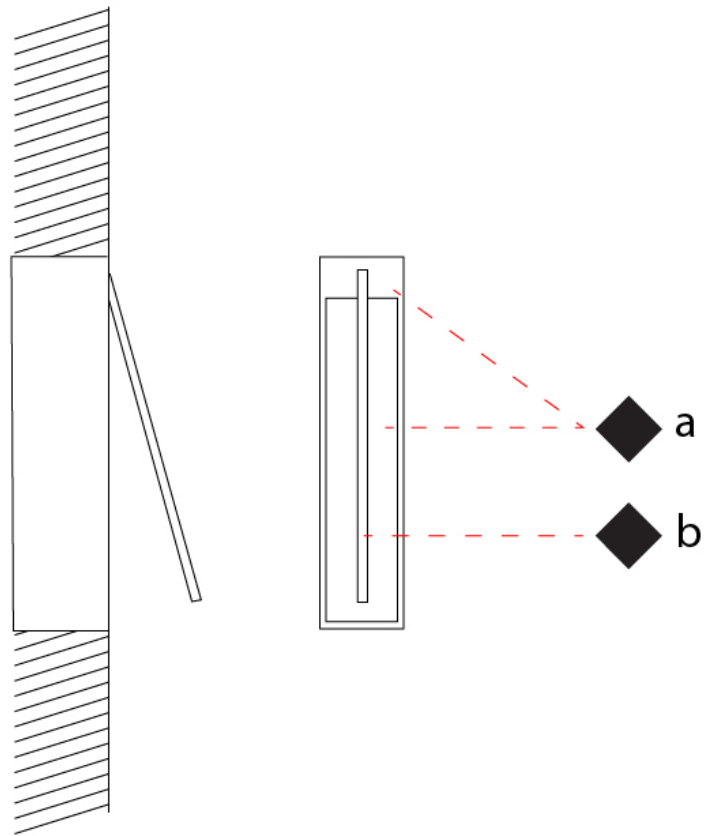

SPILO 1 ROD RECESSED

D46003-

PROJECT
TYPE
SPECIFIER
QUANTITY
DATE

D