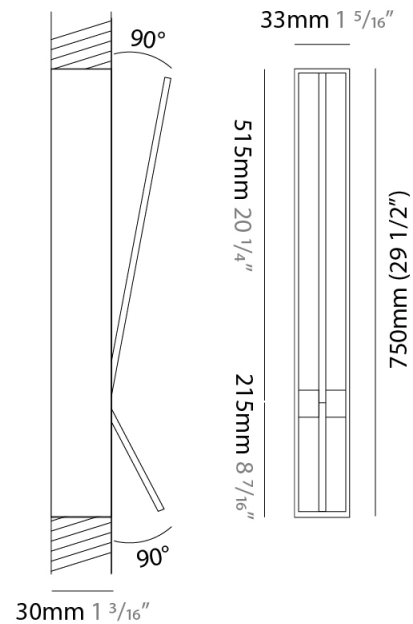

PROJECT
TYPE
SPECIFIER
QUANTITY
DATE

SPILLO 2 ROD RECESSED

D46026- -

base number
Color   Temperature   Finish   Options

1. To build a product code in our configurator select the specify button on the base model # product page
2. To build a manual product code on this datasheet choose from the options listed below in blue font and add the suffix to the base model #

GENERAL

Series: Spillo
Subseries: Spillo 2 Rod
Brand: Icone
Division: Design
Mounting Type: Recessed
Mounting Location: Wall
Subcategory: Ambient

PHYSICAL

Shape: Rectangle
Width (mm): 33
Width (in): 1 5/16
Height (mm): 750
Height (in): 29 1/2
Min. Recessing Depth (mm): 30
Min. Recessing Depth (in): 1 3/16
Light Distribution: Adjustable
Fixture Finish: WHI / BLK / CHR / BGD
Fixture Material: Brass

ELECTRICAL

Lamp Type: LED
Total Output Wattage (W): 9.24
Dimming: 0-10V Dimming
Driver Included: No
Driver Location: Remote
Driver Type: Constant Voltage - 120Vac
Driver Class: Class 2
Input Voltage (V): 120 - 277
Output Voltage (V): 12
Upon Request: (Not included, see components) 0-10Vdc dimming / 277Vac

LED

Color Temperature (°K): 2700 / 3000
Nominal Lumen (lm): 770
CRI: >90 CRI
Lamp Life (hrs): 50000

OPTICAL

Adjustability: Tilt 90°

RATINGS AND CERTIFICATIONS

Certified By: Certified for North American Standards
IP rating: IP20