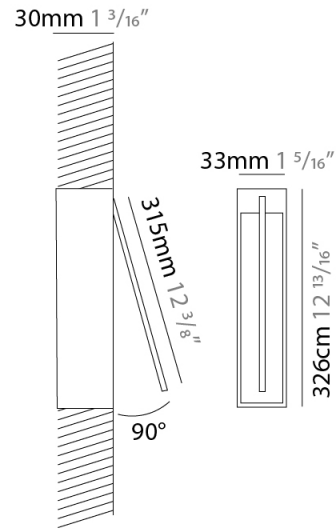

SPILLO 1 ROD RECESSED

D46005- -

base number   Color   Finish
Temperature   Options

1. To build a product code in our configurator select the specify button on the base model # product page
2. To build a manual product code on this datasheet choose from the options listed below in blue font and add the suffix to the base model #

GENERAL

Series: Spillo
Subseries: Spillo 1 Rod
Brand: Icone
Division: Design
Mounting Type: Recessed
Mounting Location: Wall
Subcategory: Ambient

PHYSICAL

Shape: Rectangle
Width (mm): 33
Width (in): 1 ⁵/₁₆
Height (mm): 326
Height (in): 12 ¹³/₁₆
Min. Recessing Depth (mm): 30
Min. Recessing Depth (in): 1 ³/₁₆
Light Distribution: Adjustable
[Fixture Finish: WHI / BLK / CHR / BGD](#)
Fixture Material: Brass

ELECTRICAL

Lamp Type: LED
Total Output Wattage (W): 3.96
Dimming: 0-10V Dimming
Driver Included: No
Driver Location: Remote
Driver Type: Constant Voltage - 120 / 277Vac
Driver Class: Class 2
Input Voltage (V): 120 - 277
Output Voltage (V): 12
Upon Request: (Not included, see components) 0-10Vdc dimming / 277Vac

LED

[Color Temperature (°K): 2700 / 3000](#)
Nominal Lumen (lm): 330
CRI: >90 CRI
Lamp Life (hrs): 50000

OPTICAL

Adjustability: Tilt 120°

RATINGS AND CERTIFICATIONS

Certified By: Certified for North American Standards
IP rating: IP20

PROJECT
TYPE
SPECIFIER
QUANTITY
DATE