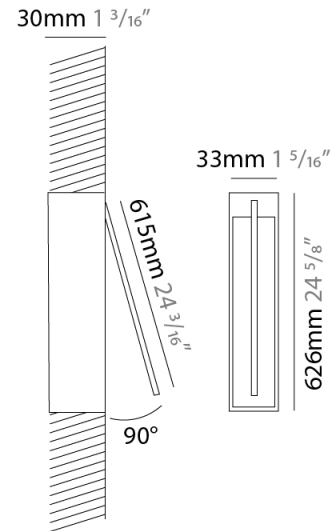

SPILLO 1 ROD RECESSED

D46008- -

base number   Color   Finish
Temperature   Options

1. To build a product code in our configurator select the specify button on the base model # product page
2. To build a manual product code on this datasheet choose from the options listed below in blue font and add the suffix to the base model #

GENERAL

Series: Spillo
Subseries: Spillo 1 Rod
Brand: Icone
Division: Design
Mounting Type: Recessed
Mounting Location: Wall
Subcategory: Ambient

PHYSICAL

Shape: Rectangle
Width (mm): 33
Width (in): 1 ⁵/₁₆
Height (mm): 626
Height (in): 24 ⁵/₈
Min. Recessing Depth (mm): 30
Min. Recessing Depth (in): 1 ³/₁₆
Light Distribution: Adjustable
[Fixture Finish: WHI / BLK / CHR / BGD](#)
Fixture Material: Brass

ELECTRICAL

Lamp Type: LED
Total Output Wattage (W): 7.92
Dimming: 0-10V Dimming
Driver Included: No
Driver Location: Remote
Driver Type: Constant Voltage - 120Vac
Driver Class: Class 2
Input Voltage (V): 120
Output Voltage (V): 12
Upon Request: (Not included, see components) 0-10Vdc dimming / 277Vac

LED

[Color Temperature (°K): 2700 / 3000](#)
Nominal Lumen (lm): 660
CRI: >90 CRI
Lamp Life (hrs): 50000

OPTICAL

Adjustability: Tilt 120°

RATINGS AND CERTIFICATIONS

Certified By: Certified for North American Standards
IP rating: IP20

PROJECT
TYPE
SPECIFIER
QUANTITY
DATE