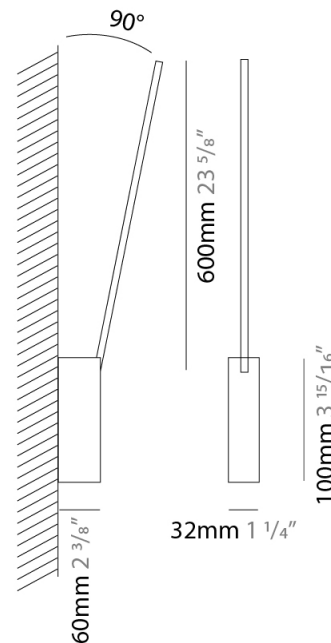

PROJECT	_____
TYPE	_____
SPECIFIER	_____
QUANTITY	_____
DATE	_____

SPILLO 1 ROD SURFACE

D42033- -

base number
Color   Temperature   Finish   Options

1. To build a product code in our configurator select the specify button on the base model # product page
2. To build a manual product code on this datasheet choose from the options listed below in blue font and add the suffix to the base model #

GENERAL

Series: Spillo
Subseries: Spillo 1 Rod
Partner: Icone
Division: Design
Installation: Surface
Product Type: Wall Surface
Mounting Location: Wall
Light Distribution: Adjustable

PHYSICAL

Shape: Rectangle
Width (mm): 32
Width (in): 1 1/4
Height (mm): 600
Height (in): 23 5/8
Extension (mm): 560
Extension (in): 22 1/16
Fixture Finish: WHI / WHC / BLK / BGD
Fixture Material: Brass

ELECTRICAL

Lamp Type: LED
Total Output Wattage (W): 6.6
Dimming: 0-10V Dimming
Driver Included: Yes
Driver Location: Integrated
Driver Type: Constant Voltage - 120-277Vac - non-dimming
Driver Class: Class 2
Input Voltage (V): Universal
Output Voltage (V): 12
Upon Request: (Included) Integral: 277Vac / (Not included, see components) Remote: 0-10Vdc dimming @120Vac only

LED

Color Temperature (°K): 2700 / 3000
Nominal Lumen (lm): 660
CRI: >90 CRI
Lamp Life (hrs): 50000

OPTICAL

Adjustability: Tilt 90°

RATINGS AND CERTIFICATIONS

Certified By: Certified for North American Standards
IP rating: IP20