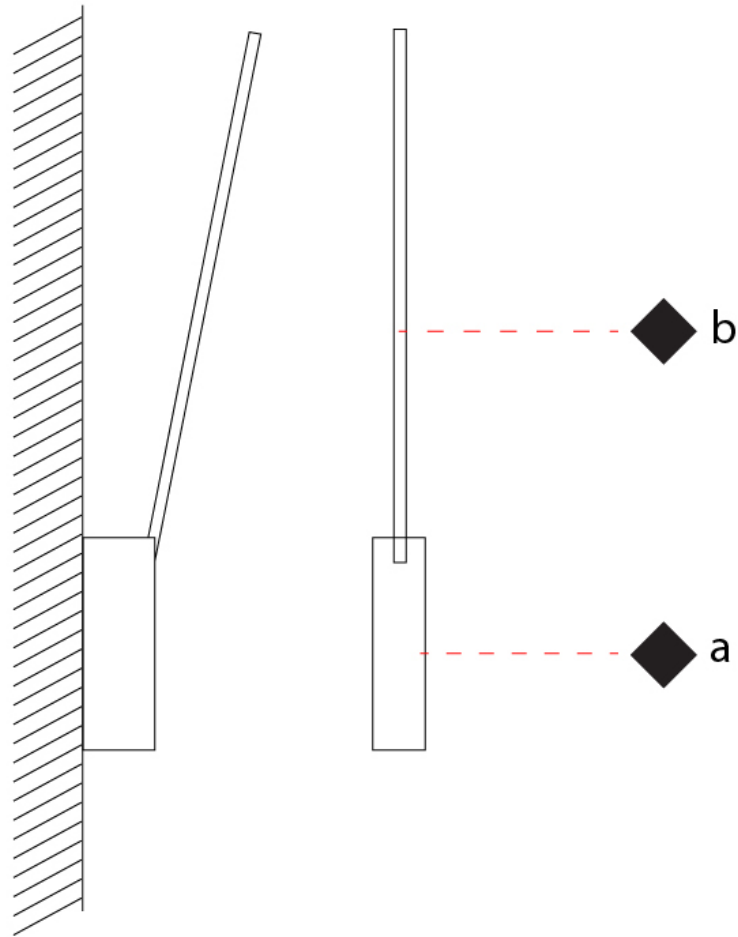

SPILLO 1 ROD SURFACE

D42033-

PROJECT
TYPE
SPECIFIER
QUANTITY
DATE

D