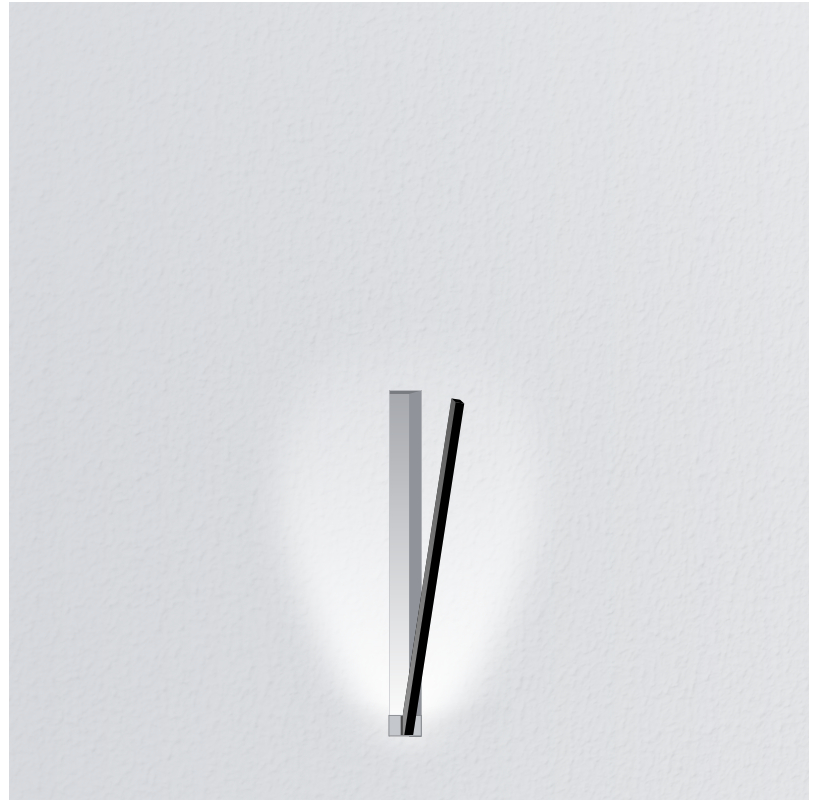

GENERAL

Series: Spillo
 Subseries: Spillo 1 Rod
 Brand: Icone
 Division: Design
 Mounting Type: Recessed
 Mounting Location: Wall
 Subcategory: Ambient

PHYSICAL

Shape: Rectangle
 Width (mm): 33
 Width (in): 1 ⁵/₁₆
 Height (mm): 326
 Height (in): 12 ¹³/₁₆
 Min. Recessing Depth (mm): 30
 Min. Recessing Depth (in): 1 ³/₁₆
 Light Distribution: Adjustable
[Fixture Finish: WHI / BLK / CHR / BGD](#)
 Fixture Material: Brass

LED

[Color Temperature \(°K\): 2700 / 3000](#)
 Nominal Lumen (lm): 330
 CRI: >90 CRI
 Lamp Life (hrs): 50000

OPTICAL

Adjustability: Tilt 120°

RATINGS AND CERTIFICATIONS

Certified By: Certified for North American Standards
 IP rating: IP20