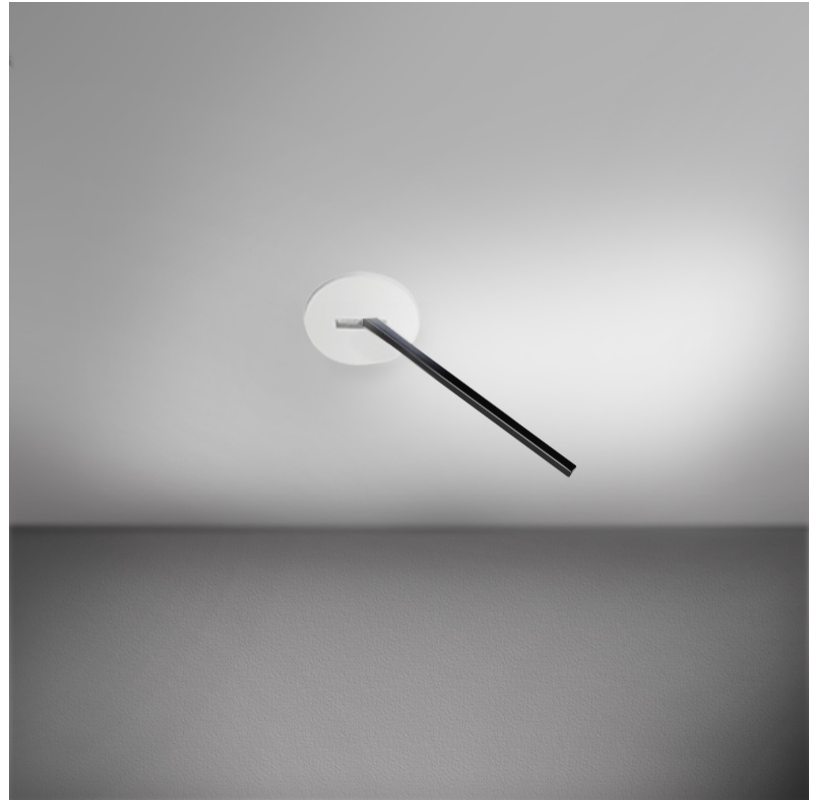

PROJECT
TYPE
SPECIFIER
QUANTITY
DATE

SPILLO 1 ROD RECESSED

D46021- -
base number   Color   Finish
                         Temperature   Options

1. To build a product code in our configurator select the specify button on the base model # product page
2. To build a manual product code on this datasheet choose from the options listed below in blue font and add the suffix to the base model #

GENERAL

Series: Spillo
Subseries: Spillo 1 Rod
Brand: Icone
Division: Design
Mounting Type: Recessed
Mounting Location: Wall
Subcategory: Ambient

PHYSICAL

Shape: Rectangle
Width (mm): 50
Width (in): 1 ¹⁵/₁₆
Height (mm): 300
Height (in): 11 ¹³/₁₆
Light Distribution: Adjustable
Fixture Finish: WHI / BLK / CHR / BGD
Fixture Material: Brass

ELECTRICAL

Lamp Type: LED
Total Output Wattage (W): 3.96
Dimming: 0-10V Dimming
Driver Included: No
Driver Location: Remote
Driver Type: Constant Voltage - 120 / 277Vac
Driver Class: Class 2
Input Voltage (V): 120 - 277
Output Voltage (V): 12
Upon Request: (Not included, see components) 0-10Vdc dimming / 277Vac

LED

Color Temperature (°K): 2700 / 3000
Nominal Lumen (lm): 330
CRI: >90 CRI
Lamp Life (hrs): 50000

OPTICAL

Adjustability: Tilt 120°

RATINGS AND CERTIFICATIONS

Certified By: Certified for North American Standards
IP rating: IP20