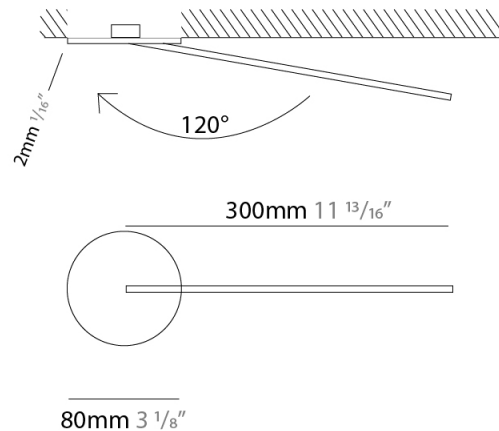

GENERAL

Series: Spillo
 Subseries: Spillo 1 Rod
 Brand: Icone
 Division: Design
 Mounting Type: Recessed
 Mounting Location: Wall
 Subcategory: Ambient

PHYSICAL

Shape: Rectangle
 Width (mm): 33
 Width (in): 1 ⁵/₁₆
 Height (mm): 326
 Height (in): 12 ¹³/₁₆
 Min. Recessing Depth (mm): 30
 Min. Recessing Depth (in): 1 ³/₁₆
 Light Distribution: Adjustable
[Fixture Finish: WHI / BLK / CHR / BGD](#)
 Fixture Material: Brass

GENERAL

Series: Spillo
 Subseries: Spillo 1 Rod
 Brand: Icone
 Division: Design
 Mounting Type: Recessed
 Mounting Location: Wall
 Subcategory: Ambient

PHYSICAL

Shape: Rectangle
 Width (mm): 50
 Width (in): 1 15/16
 Height (mm): 300
 Height (in): 11 13/16
 Light Distribution: Adjustable
 Fixture Finish: WHI / BLK / CHR / BGD
 Fixture Material: Brass

GENERAL

Series: Spillo
 Subseries: Spillo 1 Rod
 Brand: Icone
 Division: Design
 Mounting Type: Recessed
 Mounting Location: Wall
 Subcategory: Ambient

PHYSICAL

Shape: Rectangle
 Width (mm): 50
 Width (in): 1 ¹⁵/₁₆
 Height (mm): 300
 Height (in): 11 ¹³/₁₆
 Light Distribution: Adjustable
 Fixture Finish: WHI / BLK / CHR / BGD
 Fixture Material: Brass

LED

Color Temperature (°K): 2700 / 3000
 Nominal Lumen (lm): 330
 CRI: >90 CRI
 Lamp Life (hrs): 50000

OPTICAL

Adjustability: Tilt 120°

RATINGS AND CERTIFICATIONS

Certified By: Certified for North American Standards
 IP rating: IP20