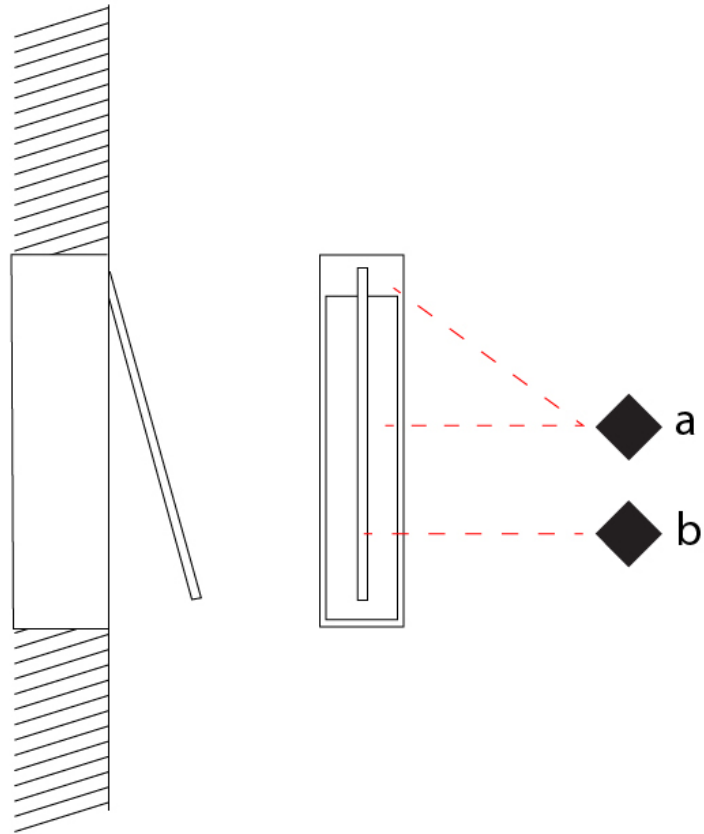

SPILO 1 ROD RECESSED

D46005-

PROJECT _____

TYPE _____

SPECIFIER _____

QUANTITY _____

DATE _____

D