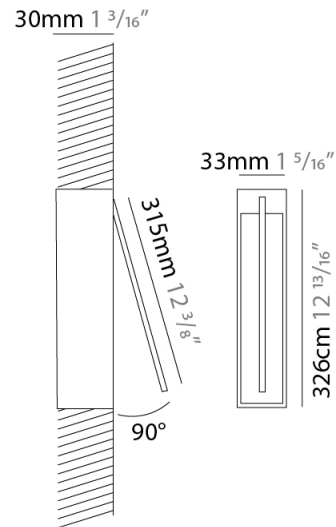

GENERAL

Series: Spillo
 Subseries: Spillo 1 Rod
 Brand: Icone
 Division: Design
 Mounting Type: Recessed
 Mounting Location: Wall
 Subcategory: Ambient

PHYSICAL

Shape: Rectangle
 Width (mm): 33
 Width (in): 1 ⁵/₁₆
 Height (mm): 326
 Height (in): 12 ¹³/₁₆
 Min. Recessing Depth (mm): 30
 Min. Recessing Depth (in): 1 ³/₁₆
 Light Distribution: Adjustable
[Fixture Finish: WHI / BLK / CHR / BGD](#)
 Fixture Material: Brass

LED

[Color Temperature \(°K\): 2700 / 3000](#)
 Nominal Lumen (lm): 330
 CRI: >90 CRI
 Lamp Life (hrs): 50000

OPTICAL

Adjustability: Tilt 120°

RATINGS AND CERTIFICATIONS

Certified By: Certified for North American Standards
 IP rating: IP20

GENERAL

Series: Spillo
 Subseries: Spillo 1 Rod
 Brand: Icone
 Division: Design
 Mounting Type: Recessed
 Mounting Location: Wall
 Subcategory: Ambient

PHYSICAL

Shape: Rectangle
 Width (mm): 50
 Width (in): 1 15/16
 Height (mm): 300
 Height (in): 11 13/16
 Light Distribution: Adjustable
 Fixture Finish: WHI / BLK / CHR / BGD
 Fixture Material: Brass

GENERAL

Series: Spillo
 Subseries: Spillo 1 Rod
 Brand: Icone
 Division: Design
 Mounting Type: Recessed
 Mounting Location: Wall
 Subcategory: Ambient

PHYSICAL

Shape: Rectangle
 Width (mm): 50
 Width (in): 1 ¹⁵/₁₆
 Height (mm): 300
 Height (in): 11 ¹³/₁₆
 Light Distribution: Adjustable
 Fixture Finish: WHI / BLK / CHR / BGD
 Fixture Material: Brass