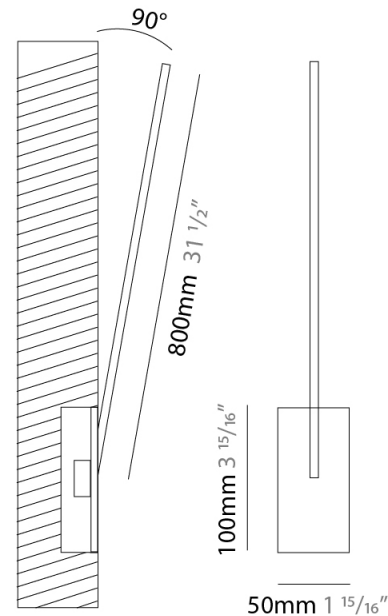

PROJECT	_____
TYPE	_____
SPECIFIER	_____
QUANTITY	_____
DATE	_____

SPILLO 1 ROD RECESSED

D46018- _____ - _____
base number   Color   Finish
                                 Temperature   Options

1. To build a product code in our configurator select the specify button on the base model # product page
2. To build a manual product code on this datasheet choose from the options listed below in blue font and add the suffix to the base model #

GENERAL

Series: Spillo
Subseries: Spillo 1 Rod
Brand: Icone
Division: Design
Mounting Type: Recessed
Mounting Location: Wall
Subcategory: Ambient

PHYSICAL

Shape: Rectangle
Width (mm): 50
Width (in): 1 15/16
Height (mm): 800
Height (in): 31 1/2
Light Distribution: Adjustable
Fixture Finish: WHI / BLK / CHR / BGD
Fixture Material: Brass

ELECTRICAL

Lamp Type: LED
Total Output Wattage (W): 10.56
Dimming: 0-10V Dimming
Driver Included: No
Driver Location: Remote
Driver Type: Constant Voltage - 120Vac
Driver Class: Class 2
Input Voltage (V): 120
Output Voltage (V): 12
Upon Request: (Not included, see components) 0-10Vdc dimming / 277Vac

LED

Color Temperature (°K): 2700 / 3000
Nominal Lumen (lm): 880
CRI: >90 CRI
Lamp Life (hrs): 50000

OPTICAL

Adjustability: Tilt 120°

RATINGS AND CERTIFICATIONS

Certified By: Certified for North American Standards
IP rating: IP20