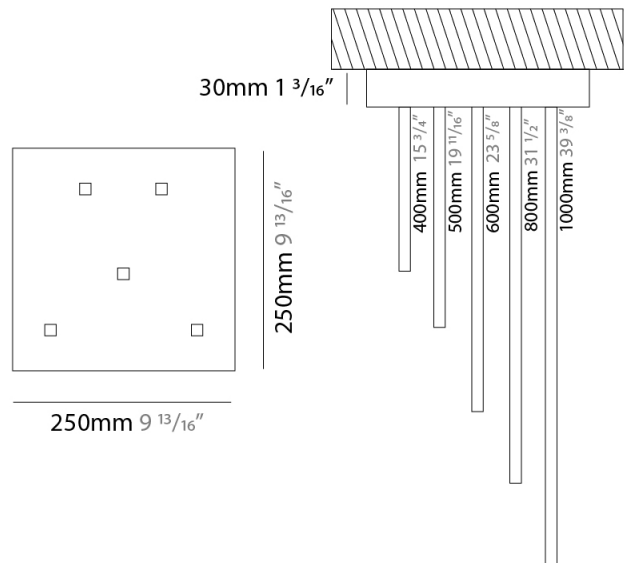

SPILLO 5 ROD RECESSED

D46017- _____ - _____
base number   Color   Finish
                         Temperature   Options

1. To build a product code in our configurator select the specify button on the base model # product page
2. To build a manual product code on this datasheet choose from the options listed below in blue font and add the suffix to the base model #

GENERAL

Series: Spillo
Subseries: Spillo 5 Rod
Brand: Icone
Division: Design
Mounting Type: Recessed
Mounting Location: Ceiling
Subcategory: Ambient

PHYSICAL

Shape: Abstract
Width (mm): 50
Width (in): 1 ¹⁵/₁₆
Height (mm): 1000
Height (in): 39 ³/₈
Light Distribution: Adjustable
Fixture Finish: WHI / BLK / CHR / BGD
Fixture Material: Brass

ELECTRICAL

Lamp Type: LED
Total Output Wattage (W): 45.72
Dimming: 0-10V Dimming
Driver Included: No
Driver Location: Remote
Driver Type: Constant Voltage - 120 / 277Vac
Driver Class: Class 2
Input Voltage (V): 120 - 277
Output Voltage (V): 12
Upon Request: (Not included, see components) 0-10Vdc dimming / 277Vac

LED

Color Temperature (°K): 2700 / 3000
Nominal Lumen (lm): 3850
CRI: >90 CRI
Lamp Life (hrs): 50000

OPTICAL

Adjustability: Tilt 120°

RATINGS AND CERTIFICATIONS

Certified By: Certified for North American Standards
IP rating: IP20