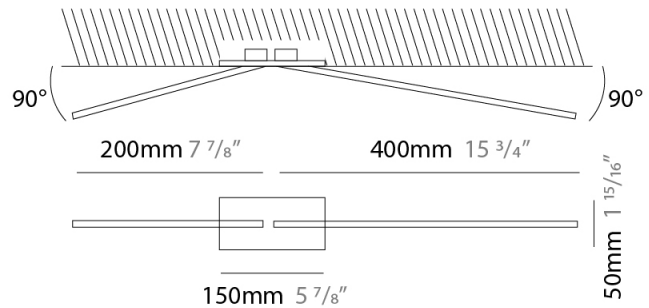

SPILLO 2 ROD RECESSED

D46029- -

base number
Color   Temperature   Finish   Options

1. To build a product code in our configurator select the specify button on the base model # product page
2. To build a manual product code on this datasheet choose from the options listed below in blue font and add the suffix to the base model #

GENERAL

Series: Spillo
Subseries: Spillo 2 Rod
Brand: Icone
Division: Design
Mounting Type: Recessed
Mounting Location: Ceiling
Subcategory: Ambient

PHYSICAL

Shape: Rectangle
Length (mm): 50
Length (in): 1 ¹⁵/₁₆
Width (mm): 600
Width (in): 23 ⁵/₆
Height (mm): 400
Height (in): 15 ³/₄
Light Distribution: Adjustable
Fixture Finish: WHI / BLK / CHR / BGD
Fixture Material: Brass

ELECTRICAL

Lamp Type: LED
Total Output Wattage (W): 7.44
Dimming: 0-10V Dimming
Driver Included: No
Driver Location: Remote
Driver Type: Constant Voltage - 120Vac
Driver Class: Class 2
Input Voltage (V): 120 - 277
Output Voltage (V): 12
Upon Request: (Not included, see components) 0-10Vdc dimming / 277Vac

LED

Color Temperature (°K): 2700 / 3000
Nominal Lumen (lm): 660
CRI: >90 CRI
Lamp Life (hrs): 50000

OPTICAL

Adjustability: Tilt 90°

RATINGS AND CERTIFICATIONS

Certified By: Certified for North American Standards
IP rating: IP20

PROJECT	_____
TYPE	_____
SPECIFIER	_____
QUANTITY	_____
DATE	_____