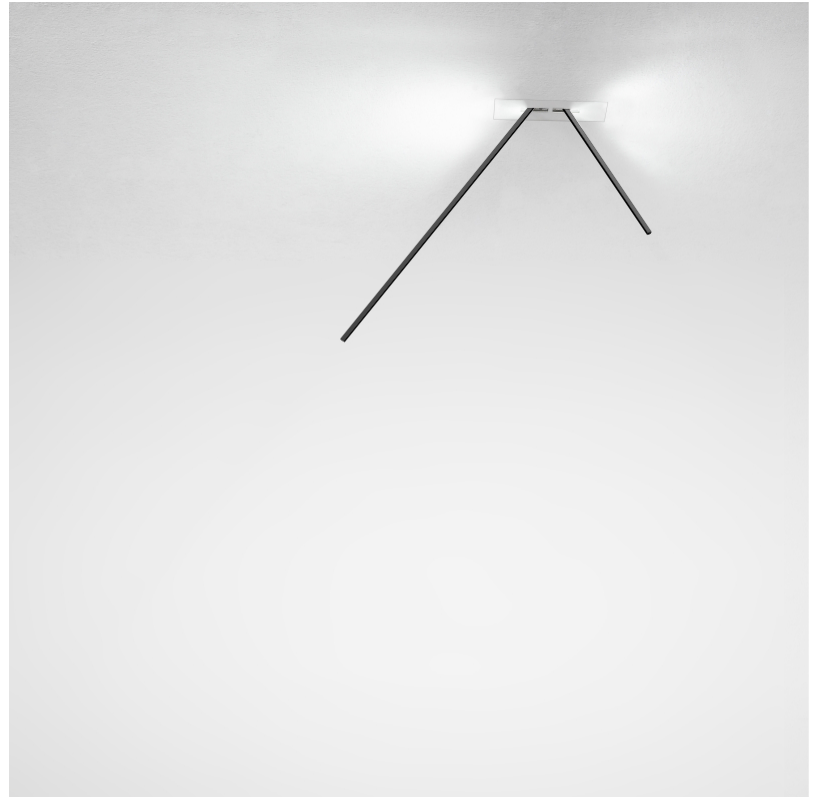

SPILLO 2 ROD RECESSED

D46029- -

base number
Color   Temperature   Finish   Options

1. To build a product code in our configurator select the specify button on the base model # product page
2. To build a manual product code on this datasheet choose from the options listed below in blue font and add the suffix to the base model #

GENERAL

Series: Spillo
Subseries: Spillo 2 Rod
Brand: Icone
Division: Design
Mounting Type: Recessed
Mounting Location: Ceiling
Subcategory: Ambient

PHYSICAL

Shape: Rectangle
Length (mm): 50
Length (in): 1 ¹⁵/₁₆
Width (mm): 600
Width (in): 23 ⁵/₆
Height (mm): 400
Height (in): 15 ³/₄
Light Distribution: Adjustable
Fixture Finish: WHI / BLK / CHR / BGD
Fixture Material: Brass

ELECTRICAL

Lamp Type: LED
Total Output Wattage (W): 7.44
Dimming: 0-10V Dimming
Driver Included: No
Driver Location: Remote
Driver Type: Constant Voltage - 120Vac
Driver Class: Class 2
Input Voltage (V): 120 - 277
Output Voltage (V): 12
Upon Request: (Not included, see components) 0-10Vdc dimming / 277Vac

LED

Color Temperature (°K): 2700 / 3000
Nominal Lumen (lm): 660
CRI: >90 CRI
Lamp Life (hrs): 50000

OPTICAL

Adjustability: Tilt 90°

RATINGS AND CERTIFICATIONS

Certified By: Certified for North American Standards
IP rating: IP20

PROJECT	_____
TYPE	_____
SPECIFIER	_____
QUANTITY	_____
DATE	_____