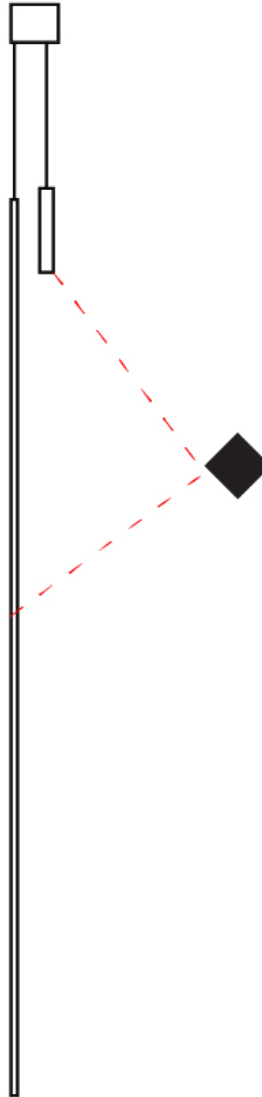

SPILLO VERTICAL SUSPENSION

D42051-

PROJECT

TYPE

SPECIFIER

QUANTITY

DATE