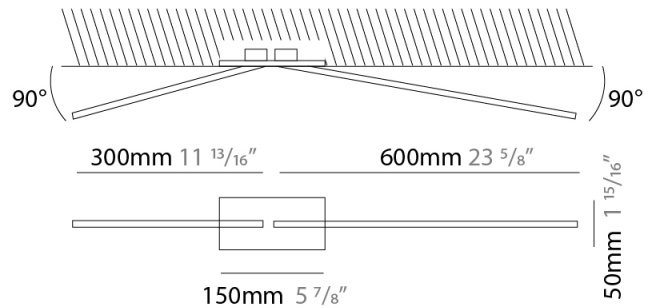

GENERAL

Series: Spillo
 Subseries: Spillo Horizontal
 Brand: Icone
 Division: Design
 Mounting Type: Suspension
 Mounting Location: Ceiling
 Subcategory: Ambient

PHYSICAL

Shape: Abstract
 Width (mm): 1040
 Width (in): 40 ¹⁵/₁₆
 Height (mm): 1500
 Height (in): 59 ¹/₁₆
 Light Distribution: Direct
 Fixture Finish: WHI / CHR / BGD
 Fixture Material: Brass

GENERAL

Series: Spillo
 Subseries: Spillo 2 Rod
 Brand: Icone
 Division: Design
 Mounting Type: Recessed
 Mounting Location: Ceiling
 Subcategory: Ambient

PHYSICAL

Shape: Rectangle
 Length (mm): 50
 Length (in): 1 ¹⁵/₁₆
 Width (mm): 900
 Width (in): 35 ⁷/₁₆
 Height (mm): 600
 Height (in): 23 ⁵/₈
 Light Distribution: Adjustable
 Fixture Finish: WHI / BLK / CHR / BGD
 Fixture Material: Brass

LED

Color Temperature (°K): 2700 / 3000
 Nominal Lumen (lm): 990
 CRI: >90 CRI
 Lamp Life (hrs): 50000

OPTICAL

Adjustability: Tilt 90°

RATINGS AND CERTIFICATIONS

Certified By: Certified for North American Standards
 IP rating: IP20

GENERAL

Series: Spillo
 Subseries: Spillo 2 Rod
 Brand: Icone
 Division: Design
 Mounting Type: Recessed
 Mounting Location: Ceiling
 Subcategory: Ambient

PHYSICAL

Shape: Rectangle
 Length (mm): 50
 Length (in): 1 ¹⁵/₁₆
 Width (mm): 1200
 Width (in): 47 ¹/₄
 Height (mm): 800
 Height (in): 31 ¹/₂
 Light Distribution: Adjustable
 Fixture Finish: WHI / BLK / CHR / BGD
 Fixture Material: Brass