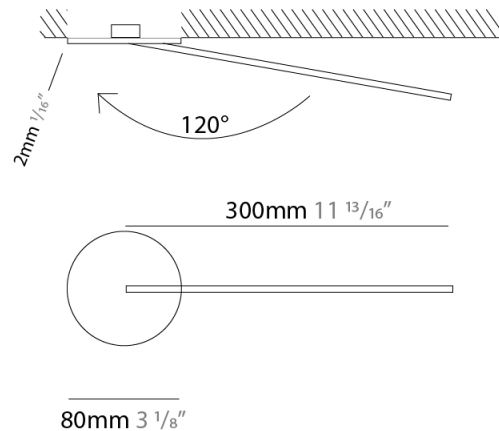

SPILLO 1 ROD RECESSED

D46021- _____ - _____
base number   Color   Finish
                         Temperature   Options

1. To build a product code in our configurator select the specify button on the base model # product page
2. To build a manual product code on this datasheet choose from the options listed below in blue font and add the suffix to the base model #

GENERAL

Series: Spillo
Subseries: Spillo 1 Rod
Partner: Icone
Division: Design
Installation: Recessed
Product Type: Ceiling Recessed
Mounting Location: Ceiling
Light Distribution: Adjustable

PHYSICAL

Shape: Rectangle
Width (mm): 50
Width (in): $1 \frac{13}{16}$
Height (mm): 300
Height (in): $11 \frac{13}{16}$
Fixture Finish: WHI / BLK / CHR / BGD
Fixture Material: Brass

ELECTRICAL

Lamp Type: LED
Total Output Wattage (W): 3.96
Dimming: 0-10V Dimming
Driver Included: No
Driver Location: Remote
Driver Type: Constant Voltage - 120 / 277Vac
Driver Class: Class 2
Input Voltage (V): 120 - 277
Output Voltage (V): 12
Upon Request: (Not included, see components) 0-10Vdc dimming / 277Vac

LED

Color Temperature (°K): 2700 / 3000
Nominal Lumen (lm): 330
CRI: >90 CRI
Lamp Life (hrs): 50000

OPTICAL

Adjustability: Tilt 120°

RATINGS AND CERTIFICATIONS

Certified By: Certified for North American Standards
IP rating: IP20