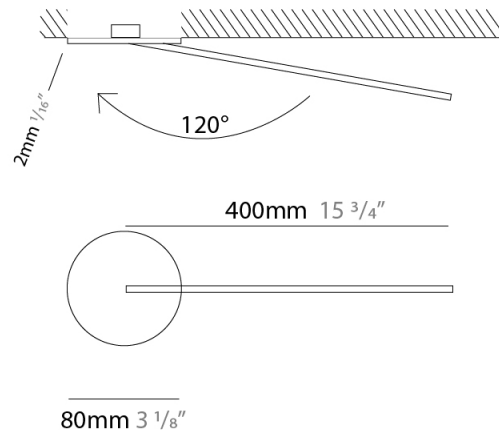

PROJECT	
TYPE	
SPECIFIER	
QUANTITY	
DATE	

SPILLO 1 ROD ROUND BASE RECESSED

D46022- -

base number
Color   Temperature   Finish   Options

1. To build a product code in our configurator select the specify button on the base model # product page
2. To build a manual product code on this datasheet choose from the options listed below in blue font and add the suffix to the base model #

GENERAL

Series: Spillo
Subseries: Spillo 1 Rod Round Base
Partner: Icone
Division: Design
Installation: Recessed
Product Type: Ceiling Recessed
Mounting Location: Ceiling
Light Distribution: Adjustable

PHYSICAL

Shape: Rectangle
Width (mm): 50
Width (in): $1 \frac{15}{16}$
Height (mm): 400
Height (in): $15 \frac{3}{4}$
Fixture Finish: WHI / BLK / CHR / BGD
Fixture Material: Brass

ELECTRICAL

Lamp Type: LED
Total Output Wattage (W): 4.8
Dimming: 0-10V Dimming
Driver Included: No
Driver Location: Remote
Driver Type: Constant Voltage - 120Vac
Driver Class: Class 2
Input Voltage (V): 120
Output Voltage (V): 12
Upon Request: (Not included, see components) 0-10Vdc dimming / 277Vac

LED

Color Temperature (°K): 2700 / 3000
Nominal Lumen (lm): 440
CRI: >90 CRI
Lamp Life (hrs): 50000

OPTICAL

Adjustability: Tilt 120°

RATINGS AND CERTIFICATIONS

Certified By: Certified for North American Standards
IP rating: IP20