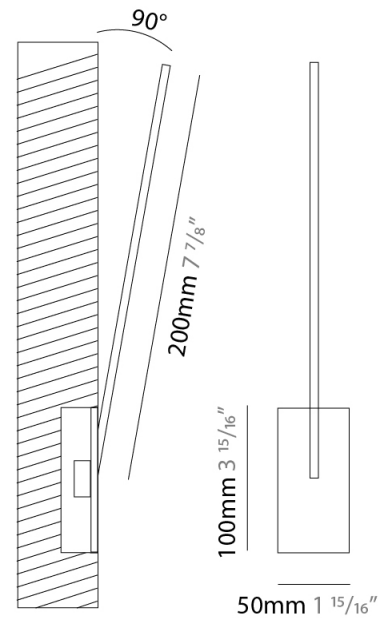

PROJECT	_____
TYPE	_____
SPECIFIER	_____
QUANTITY	_____
DATE	_____

SPILLO 1 ROD RECESSED

D46012- _____ - _____
base number   Color   Finish
                          Temperature   Options

1. To build a product code in our configurator select the specify button on the base model # product page
2. To build a manual product code on this datasheet choose from the options listed below in blue font and add the suffix to the base model #

GENERAL

Series: Spillo
Subseries: Spillo 1 Rod
Partner: Icone
Division: Design
Installation: Recessed
Product Type: Ceiling Recessed
Mounting Location: Ceiling
Light Distribution: Adjustable

PHYSICAL

Shape: Rectangle
Width (mm): 50
Width (in): 1 ¹⁵/₁₆
Height (mm): 200
Height (in): 7 ⁷/₈
Fixture Finish: WHI / BLK / CHR / BGD
Fixture Material: Brass

ELECTRICAL

Lamp Type: LED
Total Output Wattage (W): 2.64
Dimming: 0-10V Dimming
Driver Included: No
Driver Location: Remote
Driver Type: Constant Voltage - 120 / 277Vac
Driver Class: Class 2
Input Voltage (V): 120 - 277
Output Voltage (V): 12
Upon Request: (Not included, see components) 0-10Vdc dimming / 277Vac

LED

Color Temperature (°K): 2700 / 3000
Nominal Lumen (lm): 220
CRI: >90 CRI
Lamp Life (hrs): 50000

OPTICAL

Adjustability: Tilt 120°

RATINGS AND CERTIFICATIONS

Certified By: Certified for North American Standards
IP rating: IP20