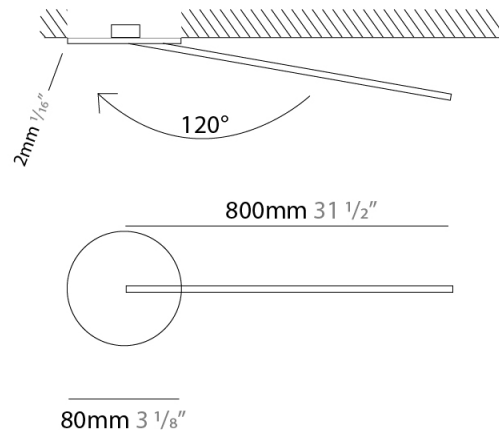

SPILLO 1 ROD RECESSED

D46025- _____ - _____
base number   Color   Finish
                                         Temperature   Options

1. To build a product code in our configurator select the specify button on the base model # product page
2. To build a manual product code on this datasheet choose from the options listed below in blue font and add the suffix to the base model #

GENERAL

Series: Spillo
Subseries: Spillo 1 Rod
Partner: Icone
Division: Design
Installation: Recessed
Product Type: Ceiling Recessed
Mounting Location: Ceiling
Light Distribution: Adjustable

PHYSICAL

Shape: Rectangle
Width (mm): 50
Width (in): 1 ¹⁵/₁₆
Height (mm): 800
Height (in): 31 ¹/₂
Fixture Finish: WHI / BLK / CHR / BGD
Fixture Material: Brass

ELECTRICAL

Lamp Type: LED
Total Output Wattage (W): 10.56
Dimming: 0-10V Dimming
Driver Included: No
Driver Location: Remote
Driver Type: Constant Voltage - 120Vac
Driver Class: Class 2
Input Voltage (V): 120
Output Voltage (V): 12
Upon Request: (Not included, see components) 0-10Vdc dimming / 277Vac

LED

Color Temperature (°K): 2700 / 3000
Nominal Lumen (lm): 880
CRI: >90 CRI
Lamp Life (hrs): 50000

OPTICAL

Adjustability: Tilt 120°

RATINGS AND CERTIFICATIONS

Certified By: Certified for North American Standards
IP rating: IP20