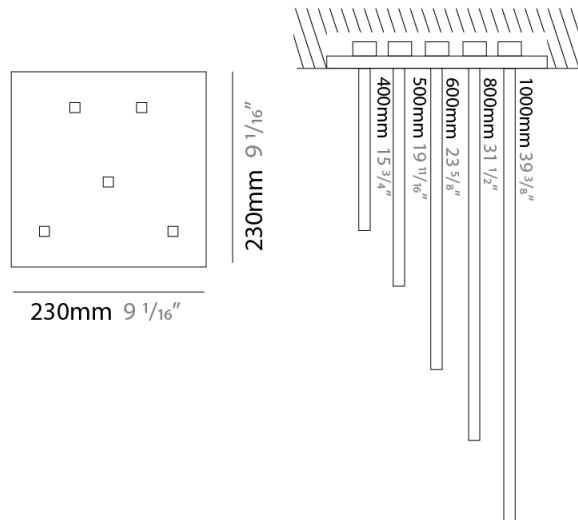

SPILLO 5 ROD RECESSED

D46017- _____ - _____
base number   Color   Finish
                                         Temperature   Options

1. To build a product code in our configurator select the specify button on the base model # product page
2. To build a manual product code on this datasheet choose from the options listed below in blue font and add the suffix to the base model #

GENERAL

Series: Spillo
Subseries: Spillo 5 Rod
Partner: Icone
Division: Design
Installation: Recessed
Product Type: Ceiling Recessed
Mounting Location: Ceiling
Light Distribution: Adjustable

PHYSICAL

Shape: Abstract
Width (mm): 50
Width (in): 1 ¹⁵/₁₆
Height (mm): 1000
Height (in): 39 ³/₈
Fixture Finish: WHI / BLK / CHR / BGD
Fixture Material: Brass

ELECTRICAL

Lamp Type: LED
Total Output Wattage (W): 45.72
Dimming: 0-10V Dimming
Driver Included: No
Driver Location: Remote
Driver Type: Constant Voltage - 120 / 277Vac
Driver Class: Class 2
Input Voltage (V): 120 - 277
Output Voltage (V): 12
Upon Request: (Not included, see components) 0-10Vdc dimming / 277Vac

LED

Color Temperature (°K): 2700 / 3000
Nominal Lumen (lm): 3850
CRI: >90 CRI
Lamp Life (hrs): 50000

OPTICAL

Adjustability: Tilt 120°

RATINGS AND CERTIFICATIONS

Certified By: Certified for North American Standards
IP rating: IP20