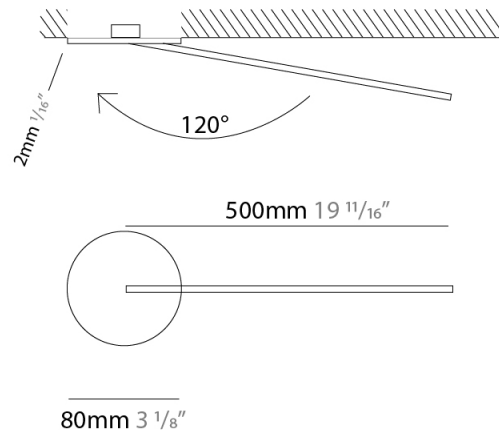

PROJECT	_____
TYPE	_____
SPECIFIER	_____
QUANTITY	_____
DATE	_____

SPILLO 1 ROD RECESSED

D46023-

base number
Color   Temperature   Finish   Options

1. To build a product code in our configurator select the specify button on the base model # product page
2. To build a manual product code on this datasheet choose from the options listed below in blue font and add the suffix to the base model #

GENERAL

Series: Spillo
Subseries: Spillo 1 Rod
Partner: Icone
Division: Design
Installation: Recessed
Product Type: Ceiling Recessed
Mounting Location: Ceiling
Light Distribution: Adjustable

PHYSICAL

Shape: Rectangle
Width (mm): 50
Width (in): 1 ¹⁵/₁₆
Height (mm): 500
Height (in): 19 ¹¹/₁₆
Fixture Finish: WHI / BLK / CHR / BGD
Fixture Material: Brass

ELECTRICAL

Lamp Type: LED
Total Output Wattage (W): 6.6
Dimming: 0-10V Dimming
Driver Included: No
Driver Location: Remote
Driver Type: Constant Voltage - 120Vac
Driver Class: Class 2
Input Voltage (V): 120
Output Voltage (V): 12
Upon Request: (Not included, see components) 0-10Vdc dimming / 277Vac

LED

Color Temperature (°K): 2700 / 3000
Nominal Lumen (lm): 550
CRI: >90 CRI
Lamp Life (hrs): 50000

OPTICAL

Adjustability: Tilt 120°

RATINGS AND CERTIFICATIONS

Certified By: Certified for North American Standards
IP rating: IP20