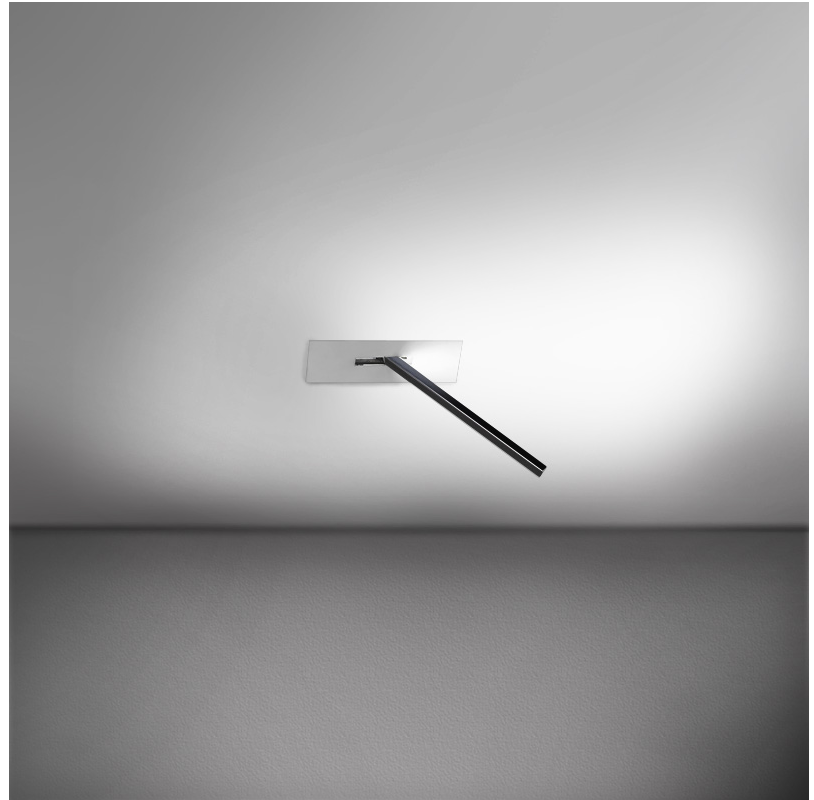

PROJECT	_____
TYPE	_____
SPECIFIER	_____
QUANTITY	_____
DATE	_____

SPILLO 1 ROD RECESSED

D46012- _____ - _____
base number   Color   Finish
                          Temperature   Options

1. To build a product code in our configurator select the specify button on the base model # product page
2. To build a manual product code on this datasheet choose from the options listed below in blue font and add the suffix to the base model #

GENERAL

Series: Spillo
Subseries: Spillo 1 Rod
Partner: Icone
Division: Design
Installation: Recessed
Product Type: Ceiling Recessed
Mounting Location: Ceiling
Light Distribution: Adjustable

PHYSICAL

Shape: Rectangle
Width (mm): 50
Width (in): 1 ¹⁵/₁₆
Height (mm): 200
Height (in): 7 ⁷/₈
Fixture Finish: WHI / BLK / CHR / BGD
Fixture Material: Brass

ELECTRICAL

Lamp Type: LED
Total Output Wattage (W): 2.64
Dimming: 0-10V Dimming
Driver Included: No
Driver Location: Remote
Driver Type: Constant Voltage - 120 / 277Vac
Driver Class: Class 2
Input Voltage (V): 120 - 277
Output Voltage (V): 12
Upon Request: (Not included, see components) 0-10Vdc dimming / 277Vac

LED

Color Temperature (°K): 2700 / 3000
Nominal Lumen (lm): 220
CRI: >90 CRI
Lamp Life (hrs): 50000

OPTICAL

Adjustability: Tilt 120°

RATINGS AND CERTIFICATIONS

Certified By: Certified for North American Standards
IP rating: IP20