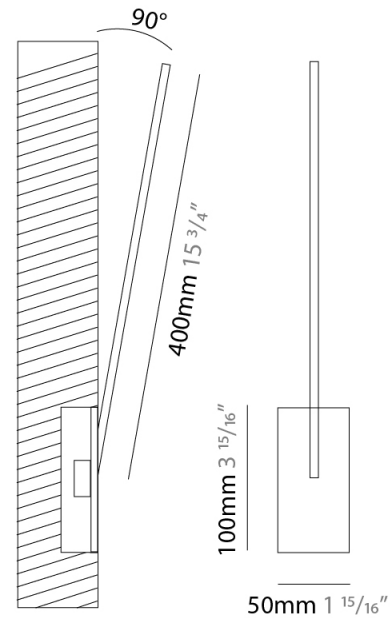

PROJECT	_____
TYPE	_____
SPECIFIER	_____
QUANTITY	_____
DATE	_____

SPILLO 1 ROD RECESSED

D46014- _____ - _____
base number   Color   Finish
                         Temperature   Options

1. To build a product code in our configurator select the specify button on the base model # product page
2. To build a manual product code on this datasheet choose from the options listed below in blue font and add the suffix to the base model #

GENERAL

Series: Spillo
Subseries: Spillo 1 Rod
Partner: Icone
Division: Design
Installation: Recessed
Product Type: Ceiling Recessed
Mounting Location: Ceiling
Light Distribution: Adjustable

PHYSICAL

Shape: Rectangle
Width (mm): 50
Width (in): 1 ¹⁵/₁₆"
Height (mm): 400
Height (in): 15 ³/₄"
Fixture Finish: WHI / BLK / CHR / BGD
Fixture Material: Brass

ELECTRICAL

Lamp Type: LED
Total Output Wattage (W): 4.8
Dimming: 0-10V Dimming
Driver Included: No
Driver Location: Remote
Driver Type: Constant Voltage - 120Vac
Driver Class: Class 2
Input Voltage (V): 120
Output Voltage (V): 12
Upon Request: (Not included, see components) 0-10Vdc dimming / 277Vac

LED

Color Temperature (°K): 2700 / 3000
Nominal Lumen (lm): 440
CRI: >90 CRI
Lamp Life (hrs): 50000

OPTICAL

Adjustability: Tilt 120°

RATINGS AND CERTIFICATIONS

Certified By: Certified for North American Standards
IP rating: IP20