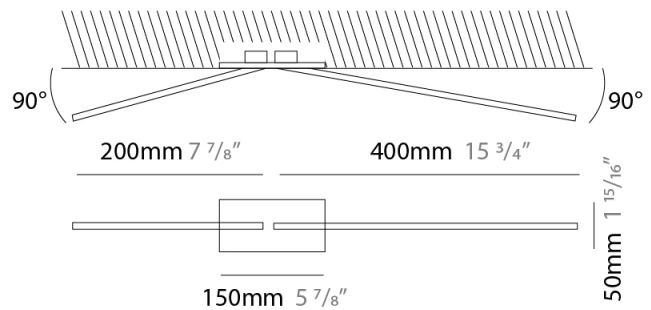

PROJECT	_____
TYPE	_____
SPECIFIER	_____
QUANTITY	_____
DATE	_____

SPILLO 2 ROD RECESSED

D46029- _____ - _____

base number   Color   Finish
Temperature   Options

1. To build a product code in our configurator select the specify button on the base model # product page
2. To build a manual product code on this datasheet choose from the options listed below in blue font and add the suffix to the base model #

GENERAL

Series: Spillo
Subseries: Spillo 2 Rod
Brand: Icone
Division: Design
Mounting Type: Recessed
Mounting Location: Ceiling
Subcategory: Ambient

PHYSICAL

Shape: Rectangle
Length (mm): 50
Length (in): 1 ¹⁵/₁₆
Width (mm): 600
Width (in): 23 ⁵/₆
Height (mm): 400
Height (in): 15 ³/₄
Light Distribution: Adjustable
Fixture Finish: WHI / BLK / CHR / BGD
Fixture Material: Brass

ELECTRICAL

Lamp Type: LED
Total Output Wattage (W): 7.44
Dimming: 0-10V Dimming
Driver Included: No
Driver Location: Remote
Driver Type: Constant Voltage - 120Vac
Driver Class: Class 2
Input Voltage (V): 120 - 277
Output Voltage (V): 12
Upon Request: (Not included, see components) 0-10Vdc dimming / 277Vac

LED

Color Temperature (°K): 2700 / 3000
Nominal Lumen (lm): 660
CRI: >90 CRI
Lamp Life (hrs): 50000

OPTICAL

Adjustability: Tilt 90°

RATINGS AND CERTIFICATIONS

Certified By: Certified for North American Standards
IP rating: IP20