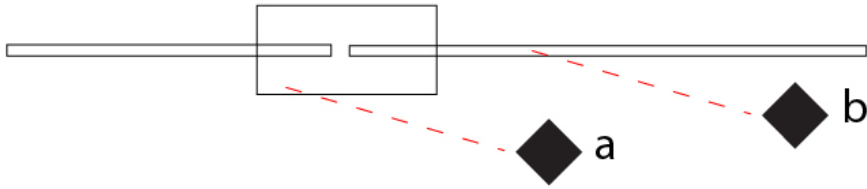

SPILO 2 ROD RECESSED

D46031-

PROJECT _____

TYPE _____

SPECIFIER _____

QUANTITY _____

DATE _____

D