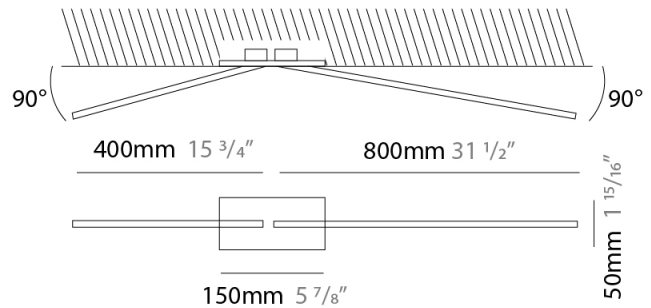

SPILLO 2 ROD RECESSED

D46031- _____ - _____
base number   Color   Finish
                         Temperature   Options

1. To build a product code in our configurator select the specify button on the base model # product page
2. To build a manual product code on this datasheet choose from the options listed below in blue font and add the suffix to the base model #

GENERAL

Series: Spillo
Subseries: Spillo 2 Rod
Brand: Icone
Division: Design
Mounting Type: Recessed
Mounting Location: Ceiling
Subcategory: Ambient

PHYSICAL

Shape: Rectangle
Length (mm): 50
Length (in): 1 ¹⁵/₁₆
Width (mm): 1200
Width (in): 47 ¹/₄
Height (mm): 800
Height (in): 31 ¹/₂
Light Distribution: Adjustable
Fixture Finish: WHI / BLK / CHR / BGD
Fixture Material: Brass

ELECTRICAL

Lamp Type: LED
Total Output Wattage (W): 15.36
Dimming: 0-10V Dimming
Driver Included: No
Driver Location: Remote
Driver Type: Constant Voltage - 120Vac
Driver Class: Class 2
Input Voltage (V): 120 - 277
Output Voltage (V): 12
Upon Request: (Not included, see components) 0-10Vdc dimming / 277Vac

LED

Color Temperature (°K): 2700 / 3000
Nominal Lumen (lm): 1320
CRI: >90 CRI
Lamp Life (hrs): 50000

OPTICAL

Adjustability: Tilt 90°

RATINGS AND CERTIFICATIONS

Certified By: Certified for North American Standards
IP rating: IP20