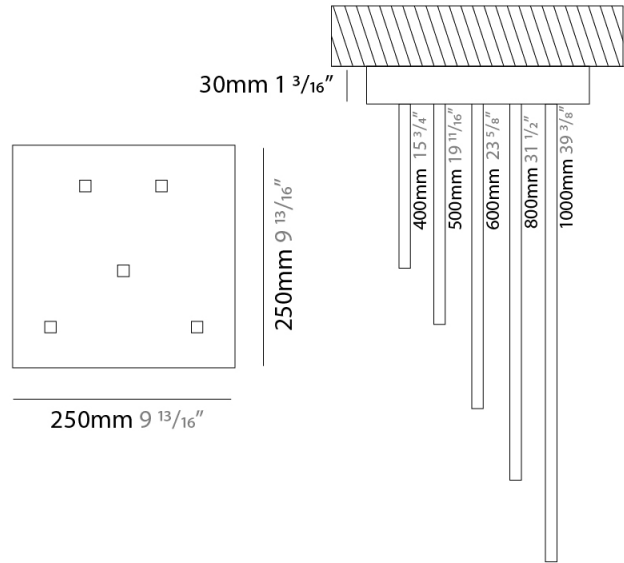

SPILLO 5 ROD SURFACE

D42068- -

base number
Color   Temperature   Finish   Options

1. To build a product code in our configurator select the specify button on the base model # product page
2. To build a manual product code on this datasheet choose from the options listed below in blue font and add the suffix to the base model #

GENERAL

Series: Spillo
Subseries: Spillo 5 Rod
Brand: Icone
Division: Design
Mounting Type: Surface
Mounting Location: Ceiling
Subcategory: Ambient

PHYSICAL

Shape: Abstract
Height (mm): 1030
Height (in): 40 ⁹/₁₆
Light Distribution: Direct / Indirect
Fixture Finish: WHI / BLK / CHR / BGD
Fixture Material: Brass

ELECTRICAL

Lamp Type: LED
Total Output Wattage (W): 45.72
Dimming: 0-10V Dimming
Driver Included: Yes
Driver Location: Integrated
Driver Type: Constant Voltage - 120-277Vac Non-dimming
Driver Class: Class 2
Input Voltage (V): 120 - 277
Output Voltage (V): 12
Upon Request: (Not included, see components) Remote: 0-10Vdc dimming / (Included) Integral: Non-dimming / 277Vac

LED

Color Temperature (°K): 2700 / 3000
Nominal Lumen (lm): 3850
CRI: >90 CRI
Lamp Life (hrs): 50000

OPTICAL

RATINGS AND CERTIFICATIONS

Certified By: Certified for North American Standards
IP rating: IP20