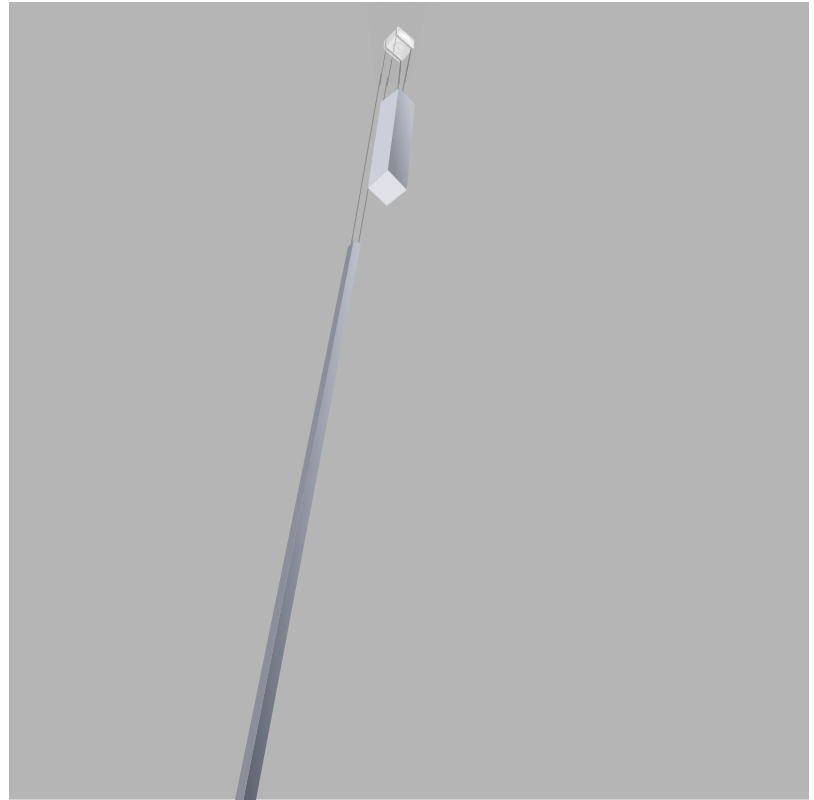

PROJECT
TYPE
SPECIFIER
QUANTITY
DATE

SPILLO VERTICAL SUSPENSION

D42051- -
base number   Color   Finish
                         Temperature   Options

1. To build a product code in our configurator select the specify button on the base model # product page
2. To build a manual product code on this datasheet choose from the options listed below in blue font and add the suffix to the base model #

GENERAL
Series: Spillo
Subseries: Spillo Vertical
Brand: Icone
Division: Design
Mounting Type: Suspension
Mounting Location: Ceiling
Subcategory: Ambient

PHYSICAL
Shape: Rectangle
Height (mm): 1700
Height (in): 66 ¹⁵/₁₆
Max. Overall Height (mm): 3000
Max. Overall Height (in): 118 ¹/₈
Light Distribution: Direct / Indirect
Fixture Finish: WHI / CHR / BGD
Fixture Material: Brass

ELECTRICAL
Lamp Type: LED
Total Output Wattage (W): 20
Dimming: 0-10V Dimming
Driver Location: Integrated
Driver Type: Constant Voltage - 120Vac - non-dimming
Driver Class: Class 2
Input Voltage (V): 120 - 277
Output Voltage (V): 12
Upon Request: (Not included - see components) Remote: 0-10Vdc dimming / 277Vac

LED
Color Temperature (°K): 2700 / 3000
Nominal Lumen (lm): 1650
CRI: >90 CRI
Lamp Life (hrs): 50000

OPTICAL
RATINGS AND CERTIFICATIONS
Certified By: Certified for North American Standards
IP rating: IP20