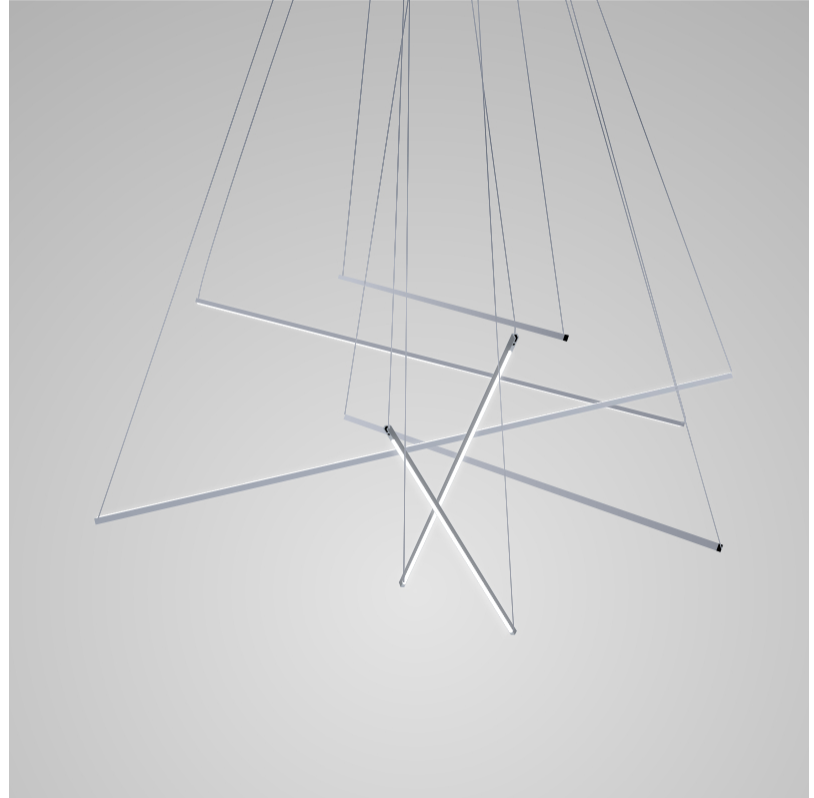

PROJECT	_____
TYPE	_____
SPECIFIER	_____
QUANTITY	_____
DATE	_____

SPILLO 6 ROD SUSPENSION

D42053- _____ - _____
base number   Color   Finish
                         Temperature   Options

1. To build a product code in our configurator select the specify button on the base model # product page
2. To build a manual product code on this datasheet choose from the options listed below in blue font and add the suffix to the base model #

GENERAL

Series: Spillo
Subseries: Spillo 6 Rod
Brand: Icone
Division: Design
Mounting Type: Suspension
Mounting Location: Ceiling
Subcategory: Ambient

PHYSICAL

Shape: Abstract
Height (mm): 1500
Height (in): 59 1/16
Light Distribution: Direct / Indirect
Fixture Finish: WHI / CHR / BGD
Fixture Material: Brass

ELECTRICAL

Lamp Type: LED
Total Output Wattage (W): 47
Dimming: 0-10V Dimming
Driver Included: Yes
Driver Location: Integrated
Driver Type: Constant Current - Universal
Input Voltage (V): 120 - 277
Output Voltage (V): 12
Upon Request: (Included) Integral: Non-dimming / 277Vac / (Not included - see components) Remote: 0-10Vdc dimming

LED

Color Temperature (°K): 2700 / 3000
Nominal Lumen (lm): 3960
CRI: >90 CRI
Lamp Life (hrs): 50000

OPTICAL

RATINGS AND CERTIFICATIONS

Certified By: Certified for North American Standards
IP rating: IP20

300mm 11 13/16"