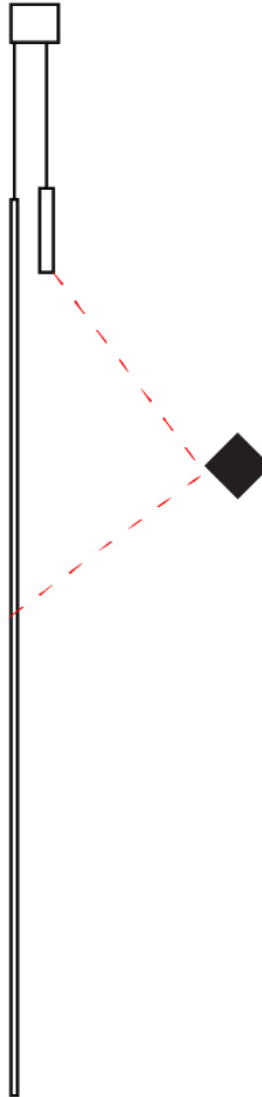

## SPILLO HORIZONTAL SUSPENSION

**D42050-** \_\_\_\_\_ - \_\_\_\_\_  
 base number    Color    Finish  
                          Temperature    Options

- To build a product code in our configurator select the specify button on the base model # product page
- To build a manual product code on this datasheet choose from the options listed below in blue font and add the suffix to the base model #

### PHYSICAL

Shape: Abstract  
 Width (mm): 1040  
 Width (in): 40 <sup>15</sup>/<sub>16</sub>  
 Height (mm): 1500  
 Height (in): 59 <sup>1</sup>/<sub>16</sub>  
 Light Distribution: Direct  
 Fixture Finish: WHI / CHR / BGD  
 Fixture Material: Brass

**GENERAL**  
 Series: Spillo  
 Subseries: Spillo Vertical  
 Brand: Icone  
 Division: Design  
 Mounting Type: Suspension  
 Mounting Location: Ceiling  
 Subcategory: Ambient

**PHYSICAL**  
 Shape: Rectangle  
 Height (mm): 1700  
 Height (in): 66 <sup>15</sup>/<sub>16</sub>  
 Max. Overall Height (mm): 3000  
 Max. Overall Height (in): 118 <sup>1</sup>/<sub>8</sub>  
 Light Distribution: Direct / Indirect  
 Fixture Finish: WHI / CHR / BGD  
 Fixture Material: Brass

## SPILLO VERTICAL SUSPENSION

D42051-

PROJECT

TYPE

SPECIFIER

QUANTITY

DATE

D