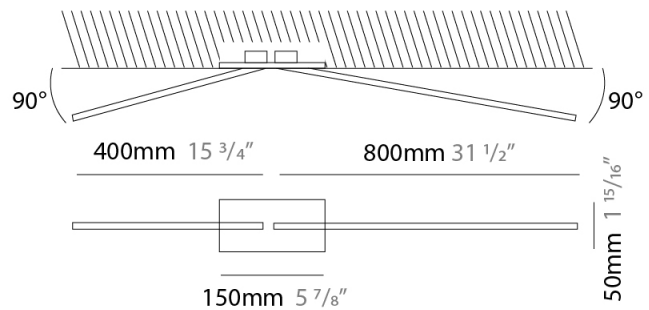

GENERAL

Series: Spillo
 Subseries: Spillo 2 Rod
 Brand: Icone
 Division: Design
 Mounting Type: Recessed
 Mounting Location: Ceiling
 Subcategory: Ambient

PHYSICAL

Shape: Rectangle
 Length (mm): 50
 Length (in): 1 ¹⁵/₁₆
 Width (mm): 1200
 Width (in): 47 ¹/₄
 Height (mm): 800
 Height (in): 31 ¹/₂
 Light Distribution: Adjustable
 Fixture Finish: WHI / BLK / CHR / BGD
 Fixture Material: Brass

LED

Color Temperature (°K): 2700 / 3000
 Nominal Lumen (lm): 1320
 CRI: >90 CRI
 Lamp Life (hrs): 50000

OPTICAL

Adjustability: Tilt 90°

RATINGS AND CERTIFICATIONS

Certified By: Certified for North American Standards
 IP rating: IP20