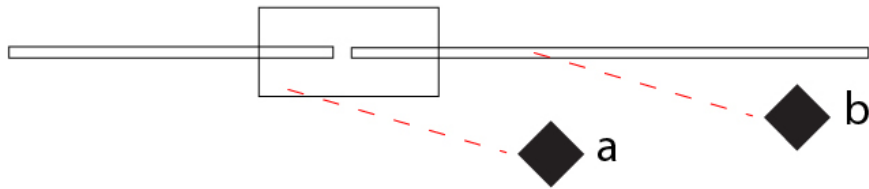

SPILLO 2 ROD RECESSED

D46030-

PROJECT	_____
TYPE	_____
SPECIFIER	_____
QUANTITY	_____
DATE	_____

D