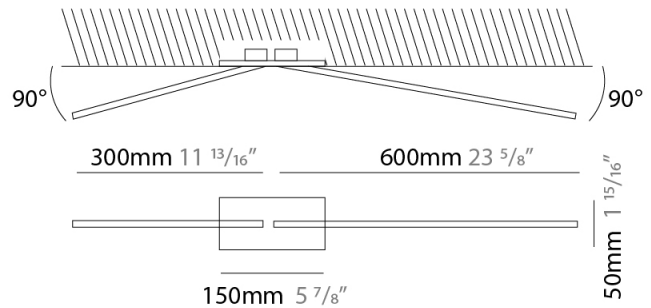

GENERAL

Series: Spillo
 Subseries: Spillo 2 Rod
 Brand: Icone
 Division: Design
 Mounting Type: Recessed
 Mounting Location: Ceiling
 Subcategory: Ambient

PHYSICAL

Shape: Rectangle
 Length (mm): 50
 Length (in): 1 ¹⁵/₁₆
 Width (mm): 900
 Width (in): 35 ⁷/₁₆
 Height (mm): 600
 Height (in): 23 ⁵/₈
 Light Distribution: Adjustable
 Fixture Finish: WHI / BLK / CHR / BGD
 Fixture Material: Brass

LED

Color Temperature (°K): 2700 / 3000
 Nominal Lumen (lm): 990
 CRI: >90 CRI
 Lamp Life (hrs): 50000

OPTICAL

Adjustability: Tilt 90°

RATINGS AND CERTIFICATIONS

Certified By: Certified for North American Standards
 IP rating: IP20

GENERAL

Series: Spillo
 Subseries: Spillo 2 Rod
 Brand: Icone
 Division: Design
 Mounting Type: Recessed
 Mounting Location: Ceiling
 Subcategory: Ambient

PHYSICAL

Shape: Rectangle
 Length (mm): 50
 Length (in): 1 ¹⁵/₁₆
 Width (mm): 1200
 Width (in): 47 ¹/₄
 Height (mm): 800
 Height (in): 31 ¹/₂
 Light Distribution: Adjustable
 Fixture Finish: WHI / BLK / CHR / BGD
 Fixture Material: Brass