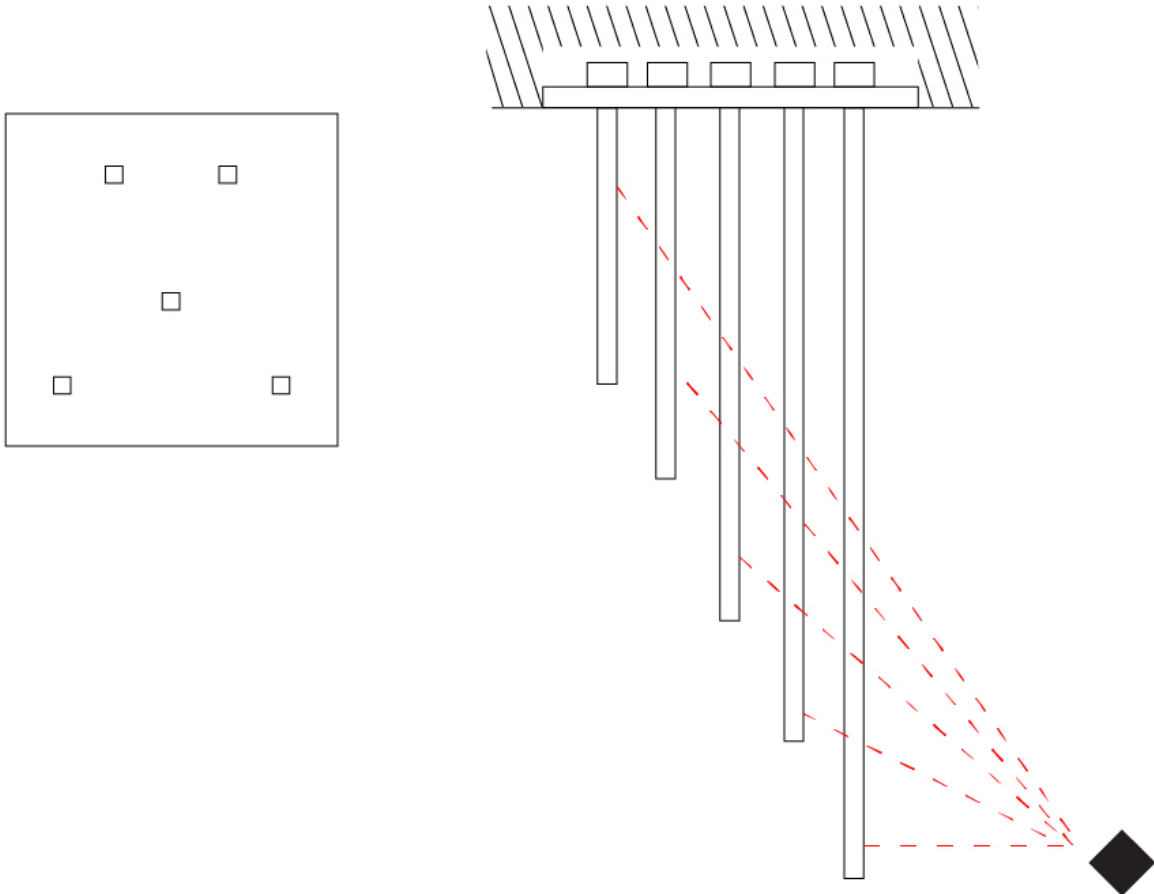

SPILLO 5 ROD SURFACE

D42068-

PROJECT
TYPE
SPECIFIER
QUANTITY
DATE

D