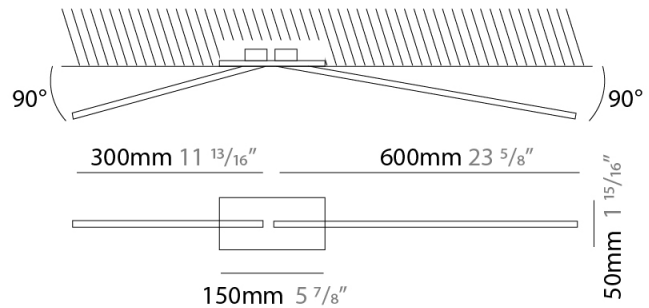

PROJECT	_____
TYPE	_____
SPECIFIER	_____
QUANTITY	_____
DATE	_____

SPILLO 2 ROD RECESSED

D46030- _____ - _____
base number   Color   Finish
                          Temperature   Options

1. To build a product code in our configurator select the specify button on the base model # product page
2. To build a manual product code on this datasheet choose from the options listed below in blue font and add the suffix to the base model #

GENERAL

Series: Spillo
Subseries: Spillo 2 Rod
Brand: Icone
Division: Design
Mounting Type: Recessed
Mounting Location: Ceiling
Subcategory: Ambient

PHYSICAL

Shape: Rectangle
Length (mm): 50
Length (in): 1 ¹⁵/₁₆
Width (mm): 900
Width (in): 35 ⁷/₁₆
Height (mm): 600
Height (in): 23 ⁵/₈
Light Distribution: Adjustable
Fixture Finish: WHI / BLK / CHR / BGD
Fixture Material: Brass

ELECTRICAL

Lamp Type: LED
Total Output Wattage (W): 11.88
Dimming: 0-10V Dimming
Driver Included: No
Driver Location: Remote
Driver Type: Constant Voltage - 120Vac
Driver Class: Class 2
Input Voltage (V): 120
Output Voltage (V): 12
Upon Request: (Not included, see components) 0-10Vdc dimming / 277Vac

LED

Color Temperature (°K): 2700 / 3000
Nominal Lumen (lm): 990
CRI: >90 CRI
Lamp Life (hrs): 50000

OPTICAL

Adjustability: Tilt 90°

RATINGS AND CERTIFICATIONS

Certified By: Certified for North American Standards
IP rating: IP20