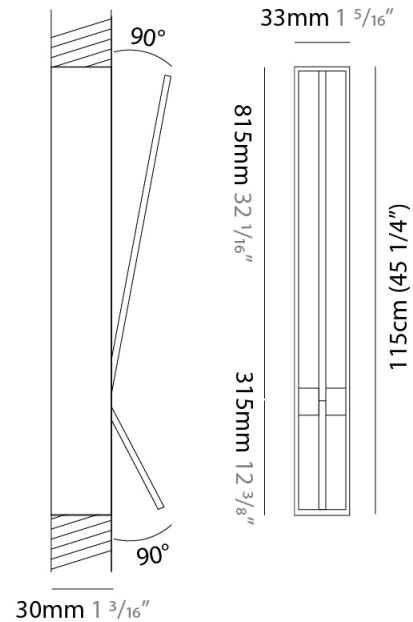

GENERAL

Series: Spillo
 Subseries: Spillo 1 Rod
 Brand: Icone
 Division: Design
 Mounting Type: Recessed
 Mounting Location: Wall
 Subcategory: Ambient

PHYSICAL

Shape: Rectangle
 Width (mm): 33
 Width (in): 1 5/16
 Height (mm): 426
 Height (in): 16 3/4
 Min. Recessing Depth (mm): 30
 Min. Recessing Depth (in): 1 3/16
 Light Distribution: Adjustable
 Fixture Finish: WHI / BLK / CHR / BGD
 Fixture Material: Brass

GENERAL

Series: Spillo
 Subseries: Spillo 2 Rod
 Brand: Icone
 Division: Design
 Mounting Type: Recessed
 Mounting Location: Wall
 Subcategory: Ambient

PHYSICAL

Shape: Rectangle
 Width (mm): 33
 Width (in): 1 ⁵/₁₆
 Height (mm): 750
 Height (in): 29 ¹/₂
 Min. Recessing Depth (mm): 30
 Min. Recessing Depth (in): 1 ³/₁₆
 Light Distribution: Adjustable
[Fixture Finish: WHI / BLK / CHR / BGD](#)
 Fixture Material: Brass

GENERAL

Series: Spillo
 Subseries: Spillo 2 Rod
 Brand: Icone
 Division: Design
 Mounting Type: Recessed
 Mounting Location: Wall
 Subcategory: Ambient

PHYSICAL

Shape: Rectangle
 Width (mm): 33
 Width (in): 1 ⁵/₁₆
 Height (mm): 1150
 Height (in): 45 ¹/₄
 Min. Recessing Depth (mm): 30
 Min. Recessing Depth (in): 1 ³/₁₆
 Light Distribution: Adjustable
 Fixture Finish: WHI / BLK / CHR / BGD
 Fixture Material: Brass

LED

Color Temperature (°K): 2700 / 3000
 Nominal Lumen (lm): 1210
 CRI: >90 CRI
 Lamp Life (hrs): 50000

OPTICAL

Adjustability: Tilt 90°

RATINGS AND CERTIFICATIONS

Certified By: Certified for North American Standards
 IP rating: IP20