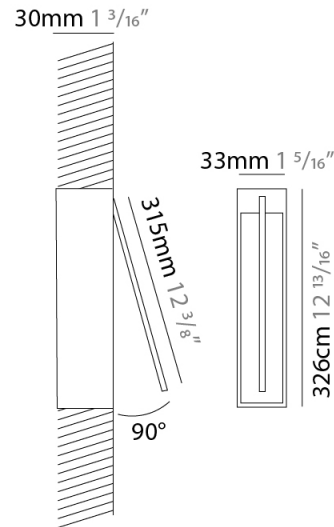

GENERAL

Series: Spillo
 Subseries: Spillo 1 Rod
 Brand: Icone
 Division: Design
 Mounting Type: Recessed
 Mounting Location: Wall
 Subcategory: Ambient

PHYSICAL

Shape: Rectangle
 Width (mm): 33
 Width (in): 1 5/16
 Height (mm): 126
 Height (in): 4 15/16
 Min. Recessing Depth (mm): 30
 Min. Recessing Depth (in): 1 3/16
 Light Distribution: Adjustable
[Fixture Finish: WHI / BLK / CHR / BGD](#)
 Fixture Material: Brass

GENERAL

Series: Spillo
 Subseries: Spillo 1 Rod
 Brand: Icone
 Division: Design
 Mounting Type: Recessed
 Mounting Location: Wall
 Subcategory: Ambient

PHYSICAL

Shape: Rectangle
 Width (mm): 33
 Width (in): 1 5/16
 Height (mm): 226
 Height (in): 8 7/8
 Min. Recessing Depth (mm): 30
 Min. Recessing Depth (in): 1 3/16
 Light Distribution: Adjustable
 Fixture Finish: WHI / BLK / CHR / BGD
 Fixture Material: Brass

GENERAL

Series: Spillo
 Subseries: Spillo 1 Rod
 Brand: Icone
 Division: Design
 Mounting Type: Recessed
 Mounting Location: Wall
 Subcategory: Ambient

PHYSICAL

Shape: Rectangle
 Width (mm): 33
 Width (in): 1 ⁵/₁₆
 Height (mm): 326
 Height (in): 12 ¹³/₁₆
 Min. Recessing Depth (mm): 30
 Min. Recessing Depth (in): 1 ³/₁₆
 Light Distribution: Adjustable
[Fixture Finish: WHI / BLK / CHR / BGD](#)
 Fixture Material: Brass

LED

[Color Temperature \(°K\): 2700 / 3000](#)
 Nominal Lumen (lm): 330
 CRI: >90 CRI
 Lamp Life (hrs): 50000

OPTICAL

Adjustability: Tilt 120°

RATINGS AND CERTIFICATIONS

Certified By: Certified for North American Standards
 IP rating: IP20