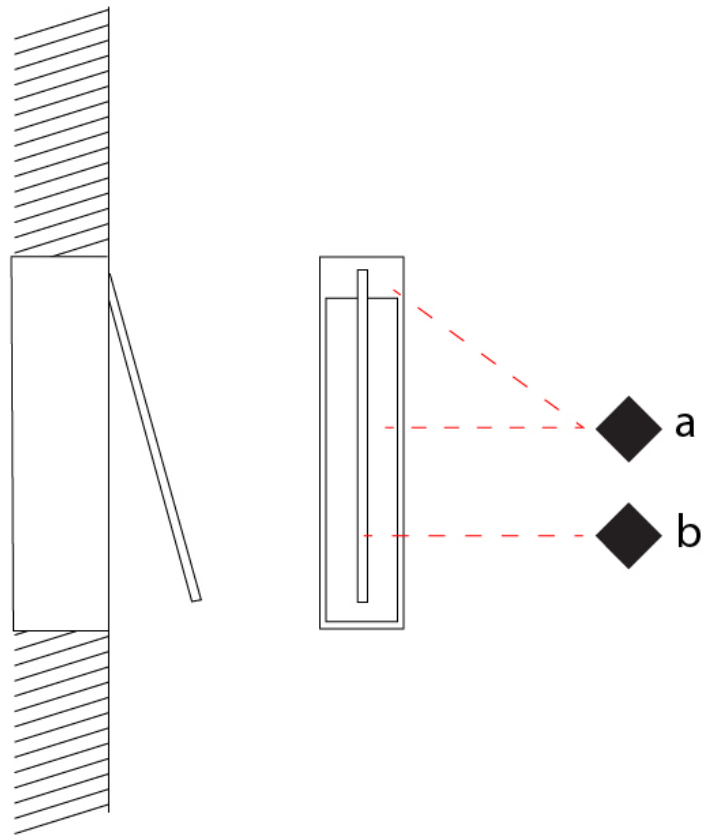

SPILLO 1 ROD RECESSED

D46009-

PROJECT

TYPE

SPECIFIER

QUANTITY

DATE

D