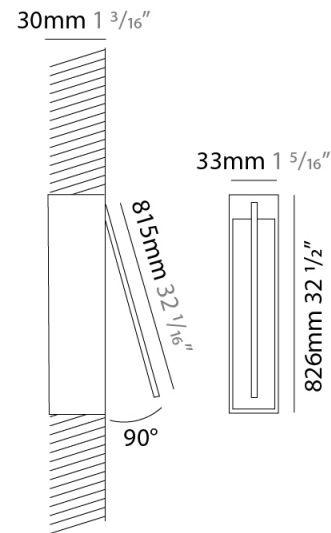

SPILLO 1 ROD RECESSED

D46009- -

base number
Color   Temperature   Finish   Options

1. To build a product code in our configurator select the specify button on the base model # product page
2. To build a manual product code on this datasheet choose from the options listed below in blue font and add the suffix to the base model #

GENERAL

Series: Spillo
Subseries: Spillo 1 Rod
Brand: Icone
Division: Design
Mounting Type: Recessed
Mounting Location: Wall
Subcategory: Ambient

PHYSICAL

Shape: Rectangle
Width (mm): 33
Width (in): 1 ⁵/₁₆
Height (mm): 826
Height (in): 32 ¹/₂
Min. Recessing Depth (mm): 30
Min. Recessing Depth (in): 1 ³/₁₆
Light Distribution: Adjustable
[Fixture Finish: WHI / BLK / CHR / BGD](#)
Fixture Material: Brass

ELECTRICAL

Lamp Type: LED
Total Output Wattage (W): 10.56
Dimming: 0-10V Dimming
Driver Included: No
Driver Location: Remote
Driver Type: Constant Voltage - 120Vac
Driver Class: Class 2
Input Voltage (V): 120
Output Voltage (V): 12
Upon Request: (Not included, see components) 0-10Vdc dimming / 277Vac

LED

[Color Temperature (°K): 2700 / 3000](#)
Nominal Lumen (lm): 880
CRI: >90 CRI
Lamp Life (hrs): 50000

OPTICAL

Adjustability: Tilt 120°

RATINGS AND CERTIFICATIONS

Certified By: Certified for North American Standards
IP rating: IP20

PROJECT
TYPE
SPECIFIER
QUANTITY
DATE