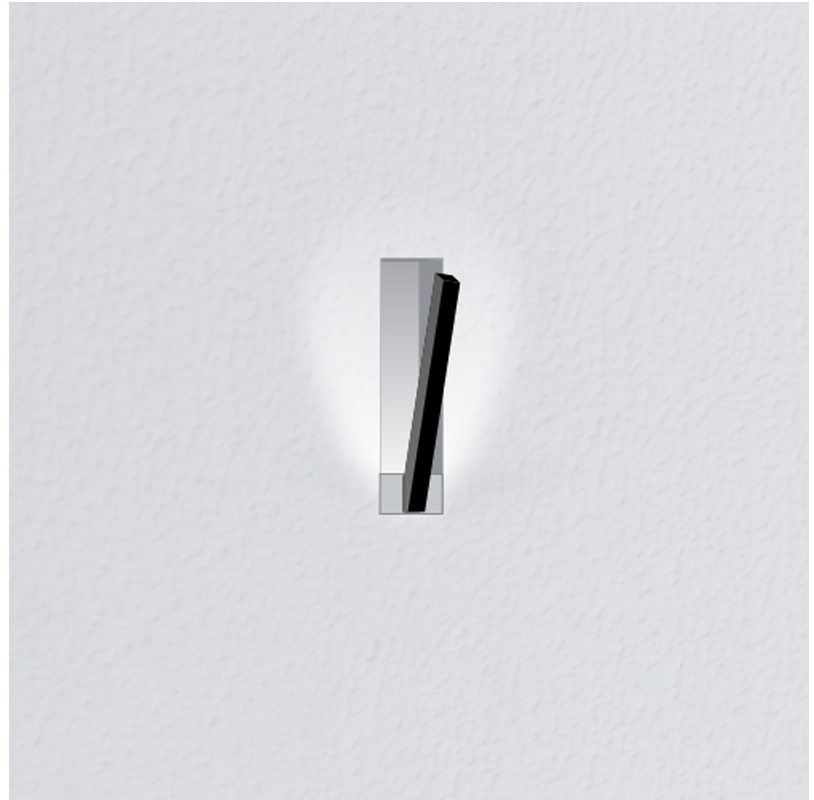

PROJECT
TYPE
SPECIFIER
QUANTITY
DATE

SPILLO 1 ROD RECESSED

D46003- -

base number   Color   Finish
Temperature   Options

1. To build a product code in our configurator select the specify button on the base model # product page
2. To build a manual product code on this datasheet choose from the options listed below in blue font and add the suffix to the base model #

GENERAL

Series: Spillo
Subseries: Spillo 1 Rod
Brand: Icone
Division: Design
Mounting Type: Recessed
Mounting Location: Wall
Subcategory: Ambient

PHYSICAL

Shape: Rectangle
Width (mm): 33
Width (in): 1 5/16
Height (mm): 126
Height (in): 4 15/16
Min. Recessing Depth (mm): 30
Min. Recessing Depth (in): 1 3/16
Light Distribution: Adjustable
[Fixture Finish: WHI / BLK / CHR / BGD](#)
Fixture Material: Brass

ELECTRICAL

Lamp Type: LED
Total Output Wattage (W): 1.32
Dimming: 0-10V Dimming
Driver Included: No
Driver Location: Remote
Driver Type: Constant Voltage - 120 / 277Vac
Driver Class: Class 2
Input Voltage (V): 120 - 277
Output Voltage (V): 12
Upon Request: (Not included, see components) 0-10Vdc dimming / 277Vac

LED

[Color Temperature (°K): 2700 / 3000](#)
Nominal Lumen (lm): 110
CRI: >90 CRI
Lamp Life (hrs): 50000

OPTICAL

Adjustability: Tilt 120°

RATINGS AND CERTIFICATIONS

Certified By: Certified for North American Standards
IP rating: IP20