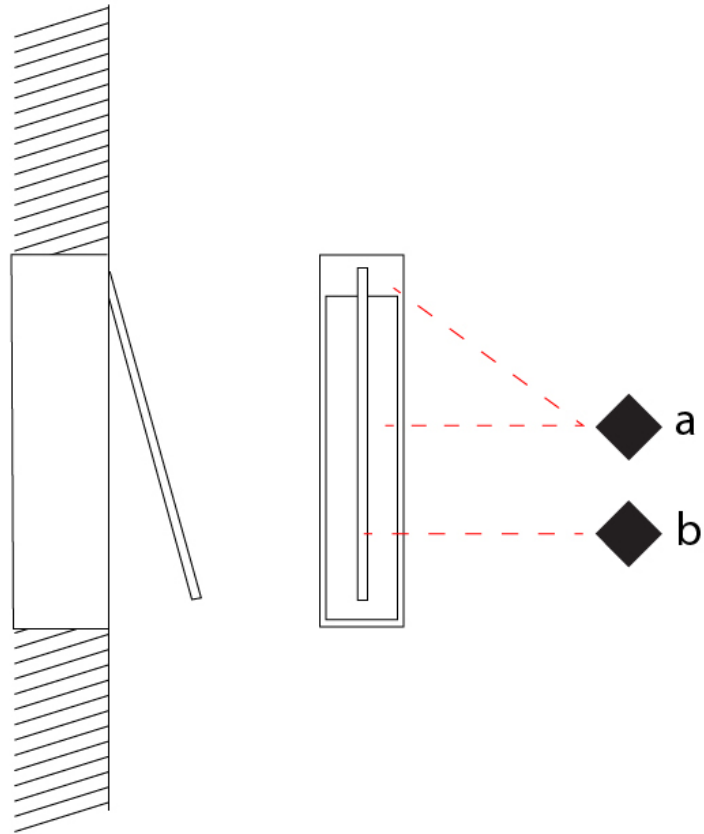

SPILLO 1 ROD RECESSED

D46007-

PROJECT _____

TYPE _____

SPECIFIER _____

QUANTITY _____

DATE _____

D