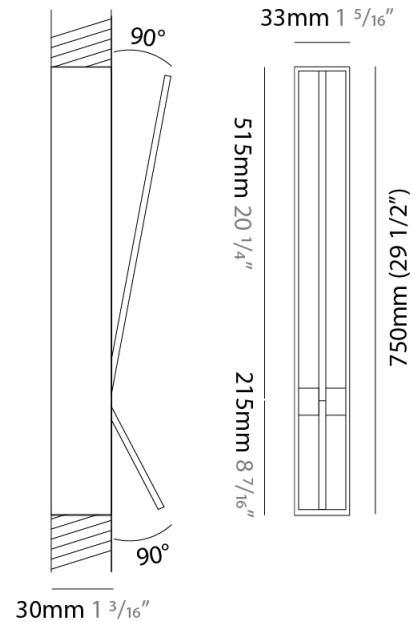

GENERAL

Series: Spillo
 Subseries: Spillo 1 Rod
 Brand: Icone
 Division: Design
 Mounting Type: Recessed
 Mounting Location: Wall
 Subcategory: Ambient

PHYSICAL

Shape: Rectangle
 Width (mm): 33
 Width (in): 1 ⁵/₁₆
 Height (mm): 326
 Height (in): 12 ¹³/₁₆
 Min. Recessing Depth (mm): 30
 Min. Recessing Depth (in): 1 ³/₁₆
 Light Distribution: Adjustable
[Fixture Finish: WHI / BLK / CHR / BGD](#)
 Fixture Material: Brass

GENERAL

Series: Spillo
 Subseries: Spillo 1 Rod
 Brand: Icone
 Division: Design
 Mounting Type: Recessed
 Mounting Location: Wall
 Subcategory: Ambient

PHYSICAL

Shape: Rectangle
 Width (mm): 33
 Width (in): 1 5/16
 Height (mm): 426
 Height (in): 16 3/4
 Min. Recessing Depth (mm): 30
 Min. Recessing Depth (in): 1 3/16
 Light Distribution: Adjustable
 Fixture Finish: WHI / BLK / CHR / BGD
 Fixture Material: Brass

GENERAL

Series: Spillo
 Subseries: Spillo 2 Rod
 Brand: Icone
 Division: Design
 Mounting Type: Recessed
 Mounting Location: Wall
 Subcategory: Ambient

PHYSICAL

Shape: Rectangle
 Width (mm): 33
 Width (in): 1 ⁵/₁₆
 Height (mm): 750
 Height (in): 29 ¹/₂
 Min. Recessing Depth (mm): 30
 Min. Recessing Depth (in): 1 ³/₁₆
 Light Distribution: Adjustable
[Fixture Finish: WHI / BLK / CHR / BGD](#)
 Fixture Material: Brass

LED

[Color Temperature \(°K\): 2700 / 3000](#)
 Nominal Lumen (lm): 770
 CRI: >90 CRI
 Lamp Life (hrs): 50000

OPTICAL

Adjustability: Tilt 90°

RATINGS AND CERTIFICATIONS

Certified By: Certified for North American Standards
 IP rating: IP20