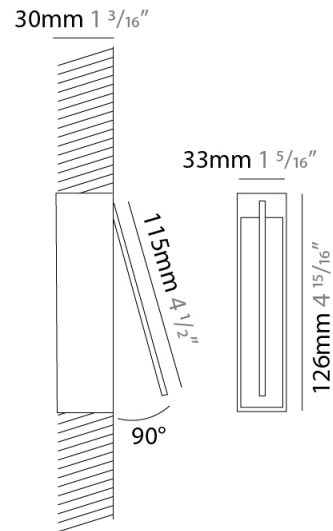

GENERAL

Series: Spillo
 Subseries: Spillo 1 Rod
 Brand: Icone
 Division: Design
 Mounting Type: Recessed
 Mounting Location: Wall
 Subcategory: Ambient

PHYSICAL

Shape: Rectangle
 Width (mm): 33
 Width (in): 1 5/16
 Height (mm): 126
 Height (in): 4 15/16
 Min. Recessing Depth (mm): 30
 Min. Recessing Depth (in): 1 3/16
 Light Distribution: Adjustable
[Fixture Finish: WHI / BLK / CHR / BGD](#)
 Fixture Material: Brass

LED

[Color Temperature \(°K\): 2700 / 3000](#)
 Nominal Lumen (lm): 110
 CRI: >90 CRI
 Lamp Life (hrs): 50000

OPTICAL

Adjustability: Tilt 120°

RATINGS AND CERTIFICATIONS

Certified By: Certified for North American Standards
 IP rating: IP20

GENERAL

Series: Spillo
 Subseries: Spillo 1 Rod
 Brand: Icone
 Division: Design
 Mounting Type: Recessed
 Mounting Location: Wall
 Subcategory: Ambient

PHYSICAL

Shape: Rectangle
 Width (mm): 33
 Width (in): 1 5/16
 Height (mm): 226
 Height (in): 8 7/8
 Min. Recessing Depth (mm): 30
 Min. Recessing Depth (in): 1 3/16
 Light Distribution: Adjustable
 Fixture Finish: WHI / BLK / CHR / BGD
 Fixture Material: Brass