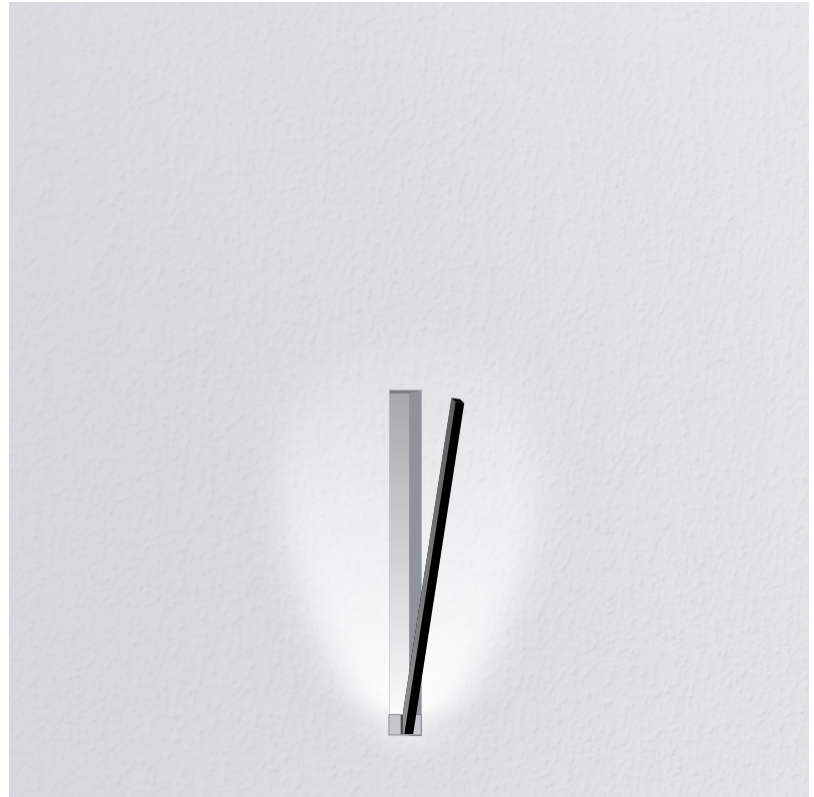

PROJECT
TYPE
SPECIFIER
QUANTITY
DATE

SPILLO 1 ROD RECESSED

D46005-

base number
Color   Finish
Temperature   Options

1. To build a product code in our configurator select the specify button on the base model # product page
2. To build a manual product code on this datasheet choose from the options listed below in blue font and add the suffix to the base model #

GENERAL

Series: Spillo
Subseries: Spillo 1 Rod
Brand: Icone
Division: Design
Mounting Type: Recessed
Mounting Location: Wall
Subcategory: Ambient

PHYSICAL

Shape: Rectangle
Width (mm): 33
Width (in): 1 ⁵/₁₆
Height (mm): 326
Height (in): 12 ¹³/₁₆
Min. Recessing Depth (mm): 30
Min. Recessing Depth (in): 1 ³/₁₆
Light Distribution: Adjustable
[Fixture Finish: WHI / BLK / CHR / BGD](#)
Fixture Material: Brass

ELECTRICAL

Lamp Type: LED
Total Output Wattage (W): 3.96
Dimming: 0-10V Dimming
Driver Included: No
Driver Location: Remote
Driver Type: Constant Voltage - 120 / 277Vac
Driver Class: Class 2
Input Voltage (V): 120 - 277
Output Voltage (V): 12
Upon Request: (Not included, see components) 0-10Vdc dimming / 277Vac

LED

[Color Temperature (°K): 2700 / 3000](#)
Nominal Lumen (lm): 330
CRI: >90 CRI
Lamp Life (hrs): 50000

OPTICAL

Adjustability: Tilt 120°

RATINGS AND CERTIFICATIONS

Certified By: Certified for North American Standards
IP rating: IP20