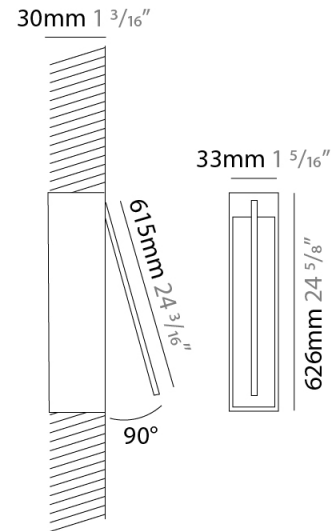

PROJECT	_____
TYPE	_____
SPECIFIER	_____
QUANTITY	_____
DATE	_____

SPILLO 1 ROD RECESSED

D46008- _____ - _____
base number   Color   Finish
                                         Temperature   Options

1. To build a product code in our configurator select the specify button on the base model # product page
2. To build a manual product code on this datasheet choose from the options listed below in blue font and add the suffix to the base model #

GENERAL

Series: Spillo
Subseries: Spillo 1 Rod
Brand: Icone
Division: Design
Mounting Type: Recessed
Mounting Location: Wall
Subcategory: Ambient

PHYSICAL

Shape: Rectangle
Width (mm): 33
Width (in): 1 5/16
Height (mm): 626
Height (in): 24 5/8
Min. Recessing Depth (mm): 30
Min. Recessing Depth (in): 1 3/16
Light Distribution: Adjustable
[Fixture Finish: WHI / BLK / CHR / BGD](#)
Fixture Material: Brass

ELECTRICAL

Lamp Type: LED
Total Output Wattage (W): 7.92
Dimming: 0-10V Dimming
Driver Included: No
Driver Location: Remote
Driver Type: Constant Voltage - 120Vac
Driver Class: Class 2
Input Voltage (V): 120
Output Voltage (V): 12
Upon Request: (Not included, see components) 0-10Vdc dimming / 277Vac

LED

[Color Temperature (°K): 2700 / 3000](#)
Nominal Lumen (lm): 660
CRI: >90 CRI
Lamp Life (hrs): 50000

OPTICAL

Adjustability: Tilt 120°

RATINGS AND CERTIFICATIONS

Certified By: Certified for North American Standards
IP rating: IP20