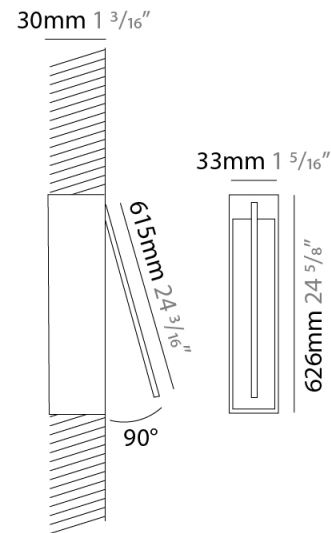

PROJECT	_____
TYPE	_____
SPECIFIER	_____
QUANTITY	_____
DATE	_____

SPILLO 1 ROD RECESSED

D46008- _____ - _____

base number   Color _____   Finish _____
Temperature   Options

1. To build a product code in our configurator select the specify button on the base model # product page
2. To build a manual product code on this datasheet choose from the options listed below in blue font and add the suffix to the base model #

GENERAL

Series: Spillo
Subseries: Spillo 1 Rod
Brand: Icone
Division: Design
Mounting Type: Recessed
Mounting Location: Wall
Subcategory: Ambient

PHYSICAL

Shape: Rectangle
Width (mm): 33
Width (in): 1 5/16
Height (mm): 626
Height (in): 24 5/8
Min. Recessing Depth (mm): 30
Min. Recessing Depth (in): 1 3/16
Light Distribution: Adjustable
[Fixture Finish: WHI / BLK / CHR / BGD](#)
Fixture Material: Brass

ELECTRICAL

Lamp Type: LED
Total Output Wattage (W): 7.92
Dimming: 0-10V Dimming
Driver Included: No
Driver Location: Remote
Driver Type: Constant Voltage - 120Vac
Driver Class: Class 2
Input Voltage (V): 120
Output Voltage (V): 12
Upon Request: (Not included, see components) 0-10Vdc dimming / 277Vac

LED

[Color Temperature (°K): 2700 / 3000](#)
Nominal Lumen (lm): 660
CRI: >90 CRI
Lamp Life (hrs): 50000

OPTICAL

Adjustability: Tilt 120°

RATINGS AND CERTIFICATIONS

Certified By: Certified for North American Standards
IP rating: IP20