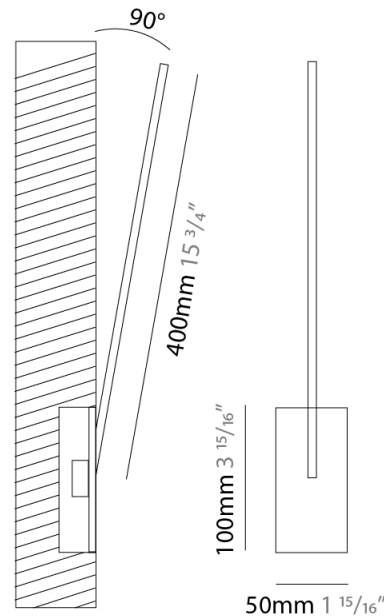

PROJECT
TYPE
SPECIFIER
QUANTITY
DATE

SPILLO 1 ROD RECESSED

D46014- -
base number   Color   Finish
                          Temperature   Options

1. To build a product code in our configurator select the specify button on the base model # product page
2. To build a manual product code on this datasheet choose from the options listed below in blue font and add the suffix to the base model #

GENERAL

Series: Spillo
Subseries: Spillo 1 Rod
Brand: Icone
Division: Design
Mounting Type: Recessed
Mounting Location: Wall
Subcategory: Ambient

PHYSICAL

Shape: Rectangle
Width (mm): 50
Width (in): 1 ¹⁵/₁₆
Height (mm): 400
Height (in): 15 ³/₄
Light Distribution: Adjustable
Fixture Finish: WHI / BLK / CHR / BGD
Fixture Material: Brass

ELECTRICAL

Lamp Type: LED
Total Output Wattage (W): 4.8
Dimming: 0-10V Dimming
Driver Included: No
Driver Location: Remote
Driver Type: Constant Voltage - 120Vac
Driver Class: Class 2
Input Voltage (V): 120
Output Voltage (V): 12
Upon Request: (Not included, see components) 0-10Vdc dimming / 277Vac

LED

Color Temperature (°K): 2700 / 3000
Nominal Lumen (lm): 440
CRI: >90 CRI
Lamp Life (hrs): 50000

OPTICAL

Adjustability: Tilt 120°

RATINGS AND CERTIFICATIONS

Certified By: Certified for North American Standards
IP rating: IP20