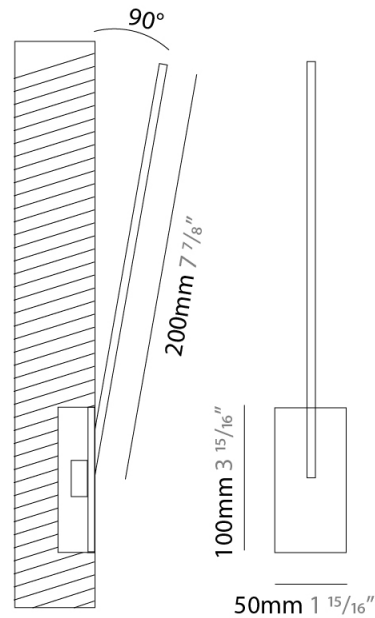

PROJECT
TYPE
SPECIFIER
QUANTITY
DATE

SPILLO 1 ROD RECESSED

D46012- -
base number   Color   Finish
                         Temperature   Options

1. To build a product code in our configurator select the specify button on the base model # product page
2. To build a manual product code on this datasheet choose from the options listed below in blue font and add the suffix to the base model #

GENERAL

Series: Spillo
Subseries: Spillo 1 Rod
Brand: Icone
Division: Design
Mounting Type: Recessed
Mounting Location: Wall
Subcategory: Ambient

PHYSICAL

Shape: Rectangle
Width (mm): 50
Width (in): 1 15/16
Height (mm): 200
Height (in): 7 7/8
Light Distribution: Adjustable
Fixture Finish: WHI / BLK / CHR / BGD
Fixture Material: Brass

ELECTRICAL

Lamp Type: LED
Total Output Wattage (W): 2.64
Dimming: 0-10V Dimming
Driver Included: No
Driver Location: Remote
Driver Type: Constant Voltage - 120 / 277Vac
Driver Class: Class 2
Input Voltage (V): 120 - 277
Output Voltage (V): 12
Upon Request: (Not included, see components) 0-10Vdc dimming / 277Vac

LED

Color Temperature (°K): 2700 / 3000
Nominal Lumen (lm): 220
CRI: >90 CRI
Lamp Life (hrs): 50000

OPTICAL

Adjustability: Tilt 120°

RATINGS AND CERTIFICATIONS

Certified By: Certified for North American Standards
IP rating: IP20