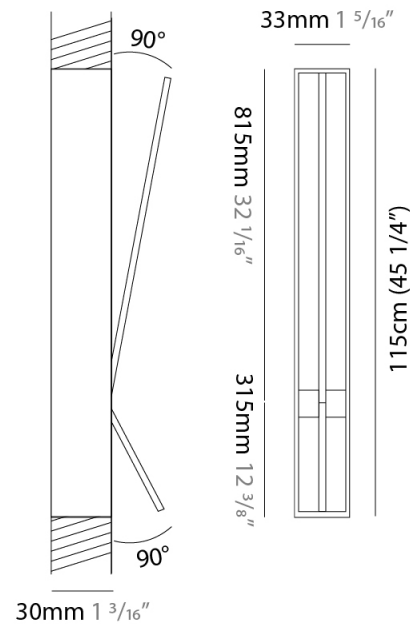

PROJECT	
TYPE	
SPECIFIER	
QUANTITY	
DATE	

SPILLO 2 ROD RECESSED

D46027- -

base number
Color   Temperature   Finish   Options

1. To build a product code in our configurator select the specify button on the base model # product page
2. To build a manual product code on this datasheet choose from the options listed below in blue font and add the suffix to the base model #

GENERAL

Series: Spillo
Subseries: Spillo 2 Rod
Brand: Icone
Division: Design
Mounting Type: Recessed
Mounting Location: Wall
Subcategory: Ambient

PHYSICAL

Shape: Rectangle
Width (mm): 33
Width (in): 1 ⁵/₁₆
Height (mm): 1150
Height (in): 45 ¹/₄
Min. Recessing Depth (mm): 30
Min. Recessing Depth (in): 1 ³/₁₆
Light Distribution: Adjustable
[Fixture Finish: WHI / BLK / CHR / BGD](#)
Fixture Material: Brass

ELECTRICAL

Lamp Type: LED
Total Output Wattage (W): 14.52
Dimming: 0-10V Dimming
Driver Included: No
Driver Location: Remote
Driver Type: Constant Voltage - 120Vac
Driver Class: Class 2
Input Voltage (V): 120 - 277
Output Voltage (V): 12
Upon Request: (Not included, see components) 0-10Vdc dimming / 277Vac

LED

[Color Temperature (°K): 2700 / 3000](#)
Nominal Lumen (lm): 1210
CRI: >90 CRI
Lamp Life (hrs): 50000

OPTICAL

Adjustability: Tilt 90°

RATINGS AND CERTIFICATIONS

Certified By: Certified for North American Standards
IP rating: IP20