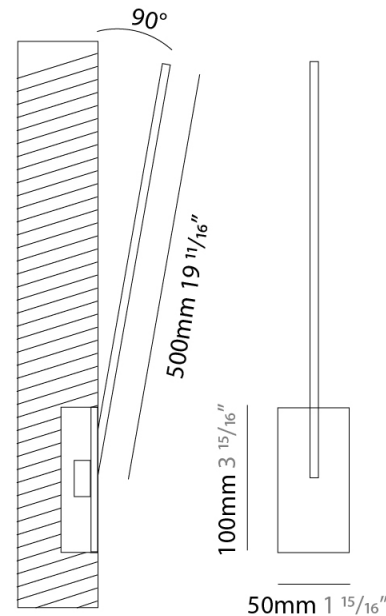

SPILLO 1 ROD RECESSED

D46015- _____ - _____
base number   Color   Finish
                                         Temperature   Options

1. To build a product code in our configurator select the specify button on the base model # product page
2. To build a manual product code on this datasheet choose from the options listed below in blue font and add the suffix to the base model #

GENERAL

Series: Spillo
Subseries: Spillo 1 Rod
Brand: Icone
Division: Design
Mounting Type: Recessed
Mounting Location: Wall
Subcategory: Ambient

PHYSICAL

Shape: Rectangle
Width (mm): 50
Width (in): 1 ¹⁵/₁₆
Height (mm): 500
Height (in): 19 ¹¹/₁₆
Light Distribution: Adjustable
Fixture Finish: [WHI](#) / [BLK](#) / [CHR](#) / [BGD](#)
Fixture Material: Brass

ELECTRICAL

Lamp Type: LED
Total Output Wattage (W): 6.6
Dimming: 0-10V Dimming
Driver Included: No
Driver Location: Remote
Driver Type: Constant Voltage - 120Vac
Driver Class: Class 2
Input Voltage (V): 120
Output Voltage (V): 12
Upon Request: (Not included, see components) 0-10Vdc dimming / 277Vac

LED

Color Temperature (°K): [2700](#) / [3000](#)
Nominal Lumen (lm): 550
CRI: >90 CRI
Lamp Life (hrs): 50000

OPTICAL

Adjustability: Tilt 120°

RATINGS AND CERTIFICATIONS

Certified By: Certified for North American Standards
IP rating: IP20