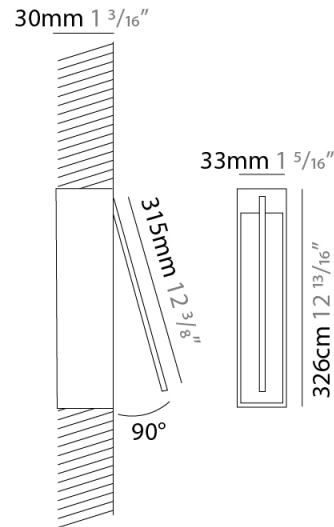

PROJECT
TYPE
SPECIFIER
QUANTITY
DATE

SPILLO 1 ROD RECESSED

D46005- _____ - _____
base number   Color   Finish
                                         Temperature   Options

1. To build a product code in our configurator select the specify button on the base model # product page
2. To build a manual product code on this datasheet choose from the options listed below in blue font and add the suffix to the base model #

GENERAL

Series: Spillo
Subseries: Spillo 1 Rod
Brand: Icone
Division: Design
Mounting Type: Recessed
Mounting Location: Wall
Subcategory: Ambient

PHYSICAL

Shape: Rectangle
Width (mm): 33
Width (in): 1 ⁵/₁₆
Height (mm): 326
Height (in): 12 ¹³/₁₆
Min. Recessing Depth (mm): 30
Min. Recessing Depth (in): 1 ³/₁₆
Light Distribution: Adjustable
[Fixture Finish: WHI / BLK / CHR / BGD](#)
Fixture Material: Brass

ELECTRICAL

Lamp Type: LED
Total Output Wattage (W): 3.96
Dimming: 0-10V Dimming
Driver Included: No
Driver Location: Remote
Driver Type: Constant Voltage - 120 / 277Vac
Driver Class: Class 2
Input Voltage (V): 120 - 277
Output Voltage (V): 12
Upon Request: (Not included, see components) 0-10Vdc dimming / 277Vac

LED

[Color Temperature (°K): 2700 / 3000](#)
Nominal Lumen (lm): 330
CRI: >90 CRI
Lamp Life (hrs): 50000

OPTICAL

Adjustability: Tilt 120°

RATINGS AND CERTIFICATIONS

Certified By: Certified for North American Standards
IP rating: IP20